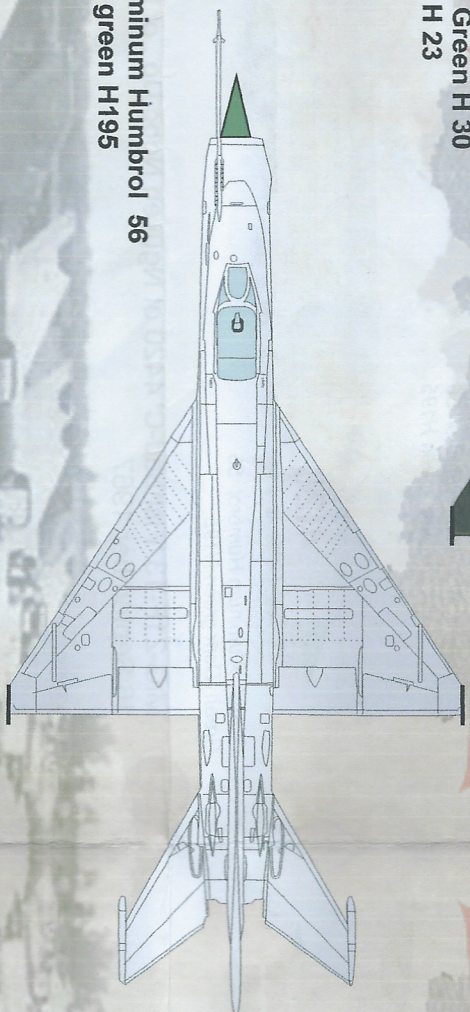

Camo: Send Yellow H 93
Dark Green H 195
Brown H 118
Black Green H 30
Bottom: Sky H 23

Overall: Aluminum Humbrol 56
Green -Dark green H195

Camo: Matt Grass Green H 80
Matt Black Green H 75

Overall camo: Pale Grey H 40, Matt Bronze Green H 75, Matt Tank Grey H 67
Green -Dark green H195

Bottom: Sky H 23