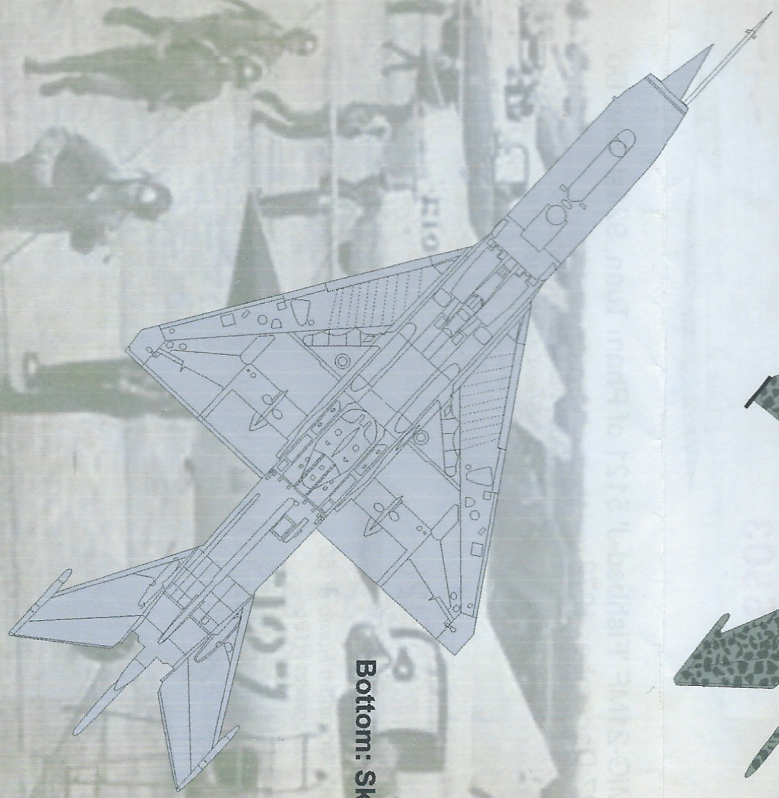

Camo: Send Yellow H 93
Dark Green H 195
Brown H 118
Black Green H 30
Bottom: Sky H 23

Overall: Aluminum Humbrol 56
Green -Dark green H195

Camo: Matt Grass Green H 80
Matt Black Green H 75

Overall camo: Pale Grey H 40, Matt Bronze Green H 75, Matt Tank Grey H 67
Green -Dark green H195

Bottom: Sky H 23