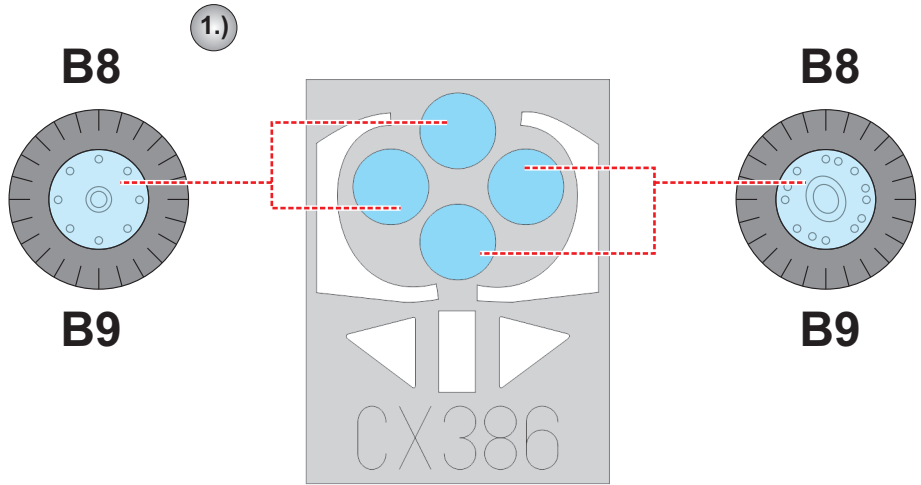

eduard
MASK

CX 386

Fw 190F-8 1/72

The die-cut mask for accurate canopy frame painting of the
Airfix scale 1/72 KIT

LIQUID MASK