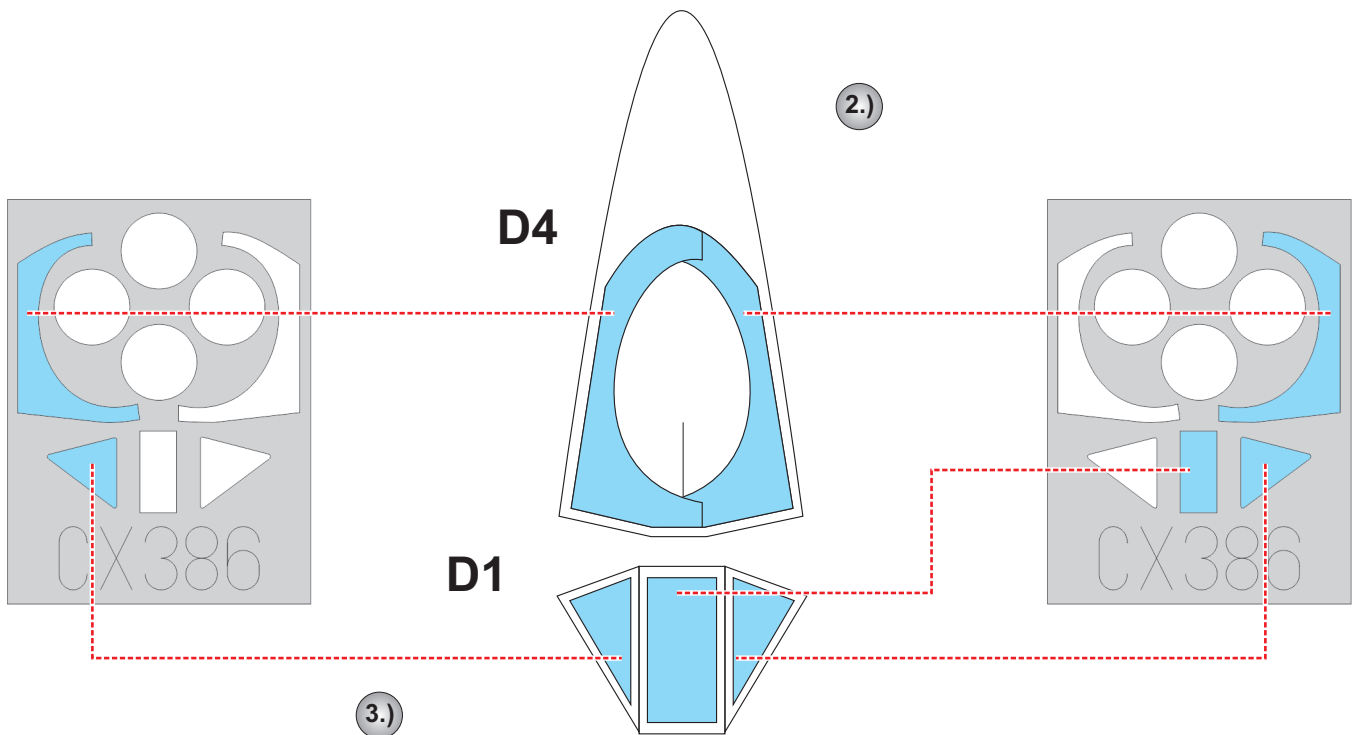

eduard
MASK

CX 386

Fw 190F-8 1/72

The die-cut mask for accurate canopy frame painting of the
Airfix scale 1/72 KIT

LIQUID MASK