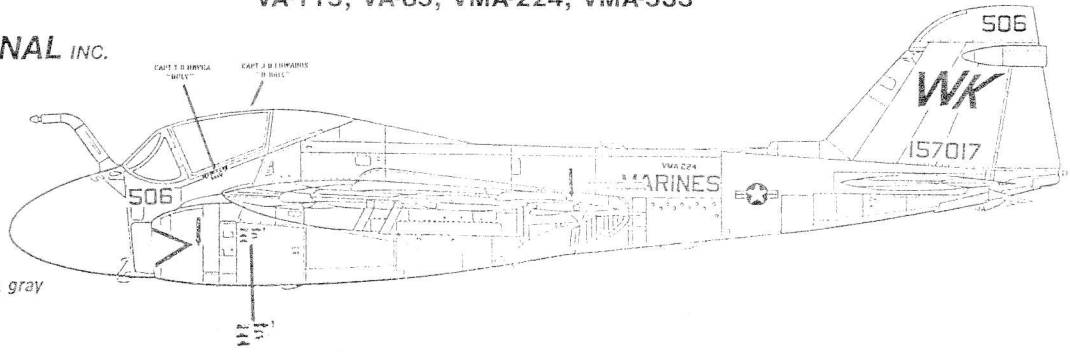

72-631
Desert Storm A-6E Intruders
VA-115, VA-85, VMA-224, VMA-533

A-6E Tram
Marine Attack Squadron 224
'Bengals'
Standard paint scheme
All common markings
(Insignia, intake warnings, etc.) Lt. gray
Use 15" med. gray Insignia

A-6E Tram of VA-85 'Black Falcons'
Heavily weathered and oversprayed
Standard paint scheme
All common markings Dark gray
Use 15" Dark gray Insignia

A-6E Tram of VMA (aw) 533
Standard paint scheme
All common markings Dark gray
Use 15" Dark gray Insignia

A-6E Tram of VA-115
Standard paint scheme
Dark gray intake warnings
All other common markings Black
Use 15" black Insignia

Insignia available on
SuperScale sheet 72-274