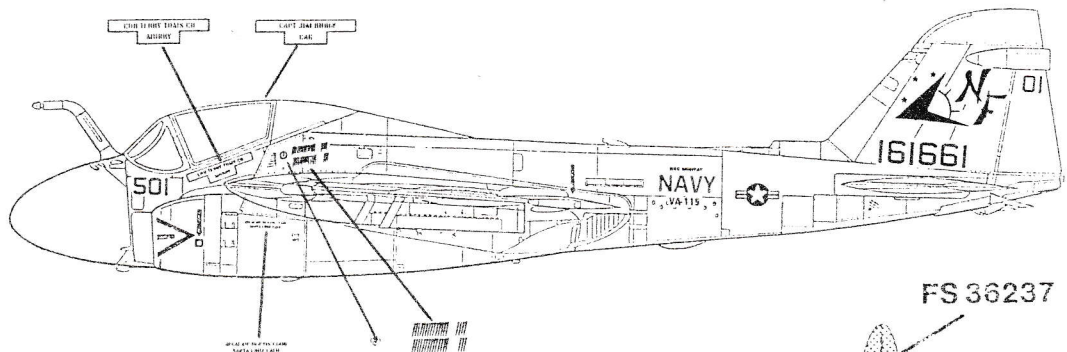

72-631
Desert Storm A-6E Intruders
VA-115, VA-85, VMA-224, VMA-533

A-6E Tram
Marine Attack Squadron 224
'Bengals'
Standard paint scheme
All common markings
(Insignia, intake warnings, etc.) Lt. gray
Use 15" med. gray Insignia

A-6E Tram of VA-85 'Black Falcons'
Heavily weathered and oversprayed
Standard paint scheme
All common markings Dark gray
Use 15" Dark gray Insignia

A-6E Tram of VMA (aw) 533
Standard paint scheme
All common markings Dark gray
Use 15" Dark gray Insignia

A-6E Tram of VA-115
Standard paint scheme
Dark gray intake warnings
All other common markings Black
Use 15" black Insignia

Insignia available on
SuperScale sheet 72-274