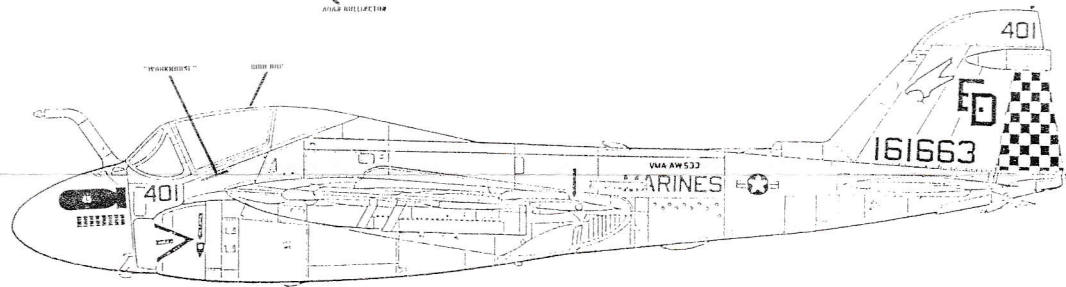

72-631
Desert Storm A-6E Intruders
VA-115, VA-85, VMA-224, VMA-533

A-6E Tram
Marine Attack Squadron 224
'Bengals'
Standard paint scheme
All common markings
(Insignia, intake warnings, etc.) Lt. gray
Use 15" med. gray Insignia

A-6E Tram of VA-85 'Black Falcons'
Heavily weathered and oversprayed
Standard paint scheme
All common markings Dark gray
Use 15" Dark gray Insignia

A-6E Tram of VMA (aw) 533
Standard paint scheme
All common markings Dark gray
Use 15" Dark gray Insignia

A-6E Tram of VA-115
Standard paint scheme
Dark gray intake warnings
All other common markings Black
Use 15" black Insignia

Insignia available on
SuperScale sheet 72-274