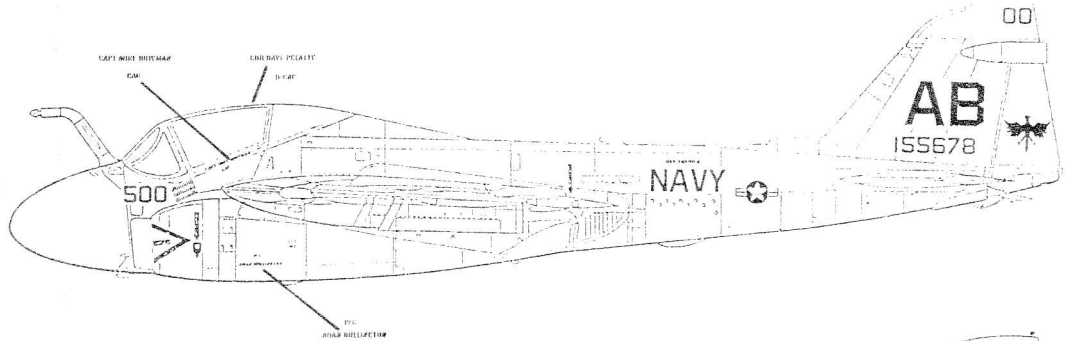

72-631
Desert Storm A-6E Intruders
VA-115, VA-85, VMA-224, VMA-533

A-6E Tram
Marine Attack Squadron 224
'Bengals'
Standard paint scheme
All common markings
(Insignia, intake warnings, etc.) Lt. gray
Use 15" med. gray Insignia

A-6E Tram of VA-85 'Black Falcons'
Heavily weathered and oversprayed
Standard paint scheme
All common markings Dark gray
Use 15" Dark gray Insignia

A-6E Tram of VMA (aw) 533
Standard paint scheme
All common markings Dark gray
Use 15" Dark gray Insignia

A-6E Tram of VA-115
Standard paint scheme
Dark gray intake warnings
All other common markings Black
Use 15" black Insignia

Insignia available on
SuperScale sheet 72-274