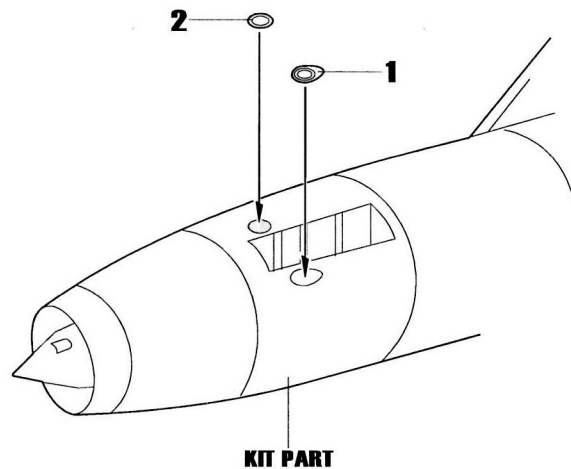

**QB 48 322**

**Su-22 Fitter  
Correct Landing reflector  
1/48 scale**

**REMOVE**

**Recommended kit: KP/EDUARD**