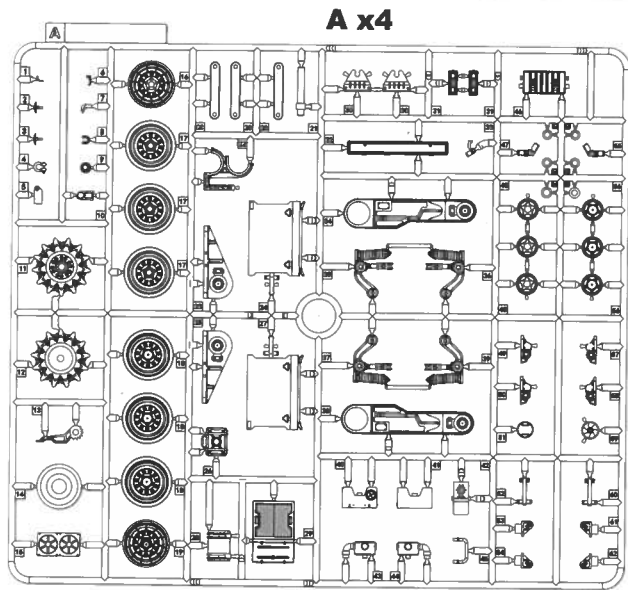

2 presentation forms.

PAINTS FREE

CEMENT FREE

JASON 2023

1/35
SCALE
BC-002

- * CLEAR PARTS INCLUDED.
- * 2 PRESENTATION FORMS.
- * PAINTS FREE & CEMENT FREE DESIGN.
- * INCLUDES LIGHTING SYSTEM OF THE HULL.
- * THE CASTING EFFECTS AND CODE OF THE BODY ARE REALY REPRODUCED.
- * ALL HATCHES, WEAPONS, WHEELS AND DOZER ARE MOVABLE.
- * WORKABLE TRACKS.

1

2

3

6

7

8

9

10

12

11

13

14

MAKE 72

15

16**K2****17****K1****K3****K2****I-6****I-14****D22****I-7****I-23****D1****D26****D28****G5****G5****K3**

LED灯组的磁吸开关控制板可以选择安装此处的炮塔内侧，
 只需靠电线的支撑即可，也可以使用胶水固定
 The magnetic switch of the LED light can be fixed on the inside
 of this area using glue or similar materials