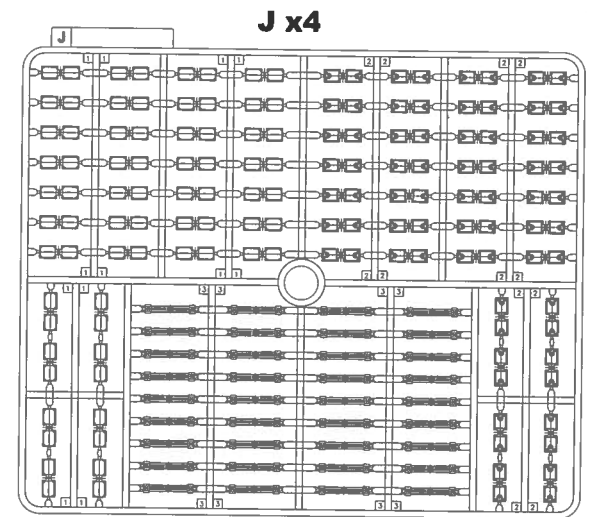

2 presentation forms.

PAINTS FREE

CEMENT FREE

JASON 2023

1/35
SCALE
BC-002

- * CLEAR PARTS INCLUDED.
- * 2 PRESENTATION FORMS.
- * PAINTS FREE & CEMENT FREE DESIGN.
- * INCLUDES LIGHTING SYSTEM OF THE HULL.
- * THE CASTING EFFECTS AND CODE OF THE BODY ARE REALY REPRODUCED.
- * ALL HATCHES, WEAPONS, WHEELS AND DOZER ARE MOVABLE.
- * WORKABLE TRACKS.

1

2

3

6

7

8

9

10

12

11

13

14

MAKE 72

15

16**K2****17****K1****K3****K2****I-6****I-14****D22****I-7****I-23****D1****D26****D28****G5****G5****K3**

LED灯组的磁吸开关控制板可以选择安装此处的炮塔内侧，
 只需靠电线的支撑即可，也可以使用胶水固定
 The magnetic switch of the LED light can be fixed on the inside
 of this area using glue or similar materials