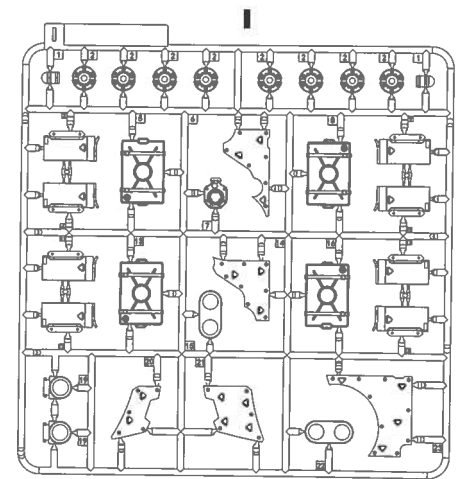

2 presentation forms.

PAINTS FREE

CEMENT FREE

JASON 2023

1/35
SCALE
BC-002

- * CLEAR PARTS INCLUDED.
- * 2 PRESENTATION FORMS.
- * PAINTS FREE & CEMENT FREE DESIGN.
- * INCLUDES LIGHTING SYSTEM OF THE HULL.
- * THE CASTING EFFECTS AND CODE OF THE BODY ARE REALY REPRODUCED.
- * ALL HATCHES, WEAPONS, WHEELS AND DOZER ARE MOVABLE.
- * WORKABLE TRACKS.

1

2

3

6

7

8

9

10

12

11

13

14

MAKE 72

15

16**K2****17****K1****K3****K2****I-6****I-14****D22****I-7****I-23****D1****D26****D28****G5****G5****K3**

LED灯组的磁吸开关控制板可以选择安装此处的炮塔内侧，
 只需靠电线的支撑即可，也可以使用胶水固定
 The magnetic switch of the LED light can be fixed on the inside
 of this area using glue or similar materials