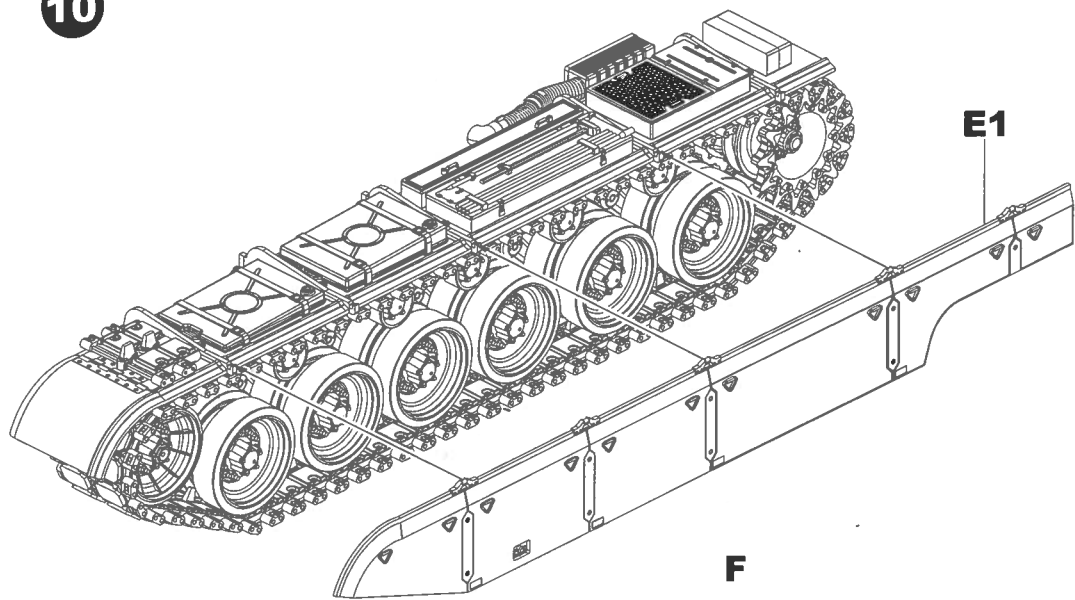

2 presentation forms.

PAINTS FREE

CEMENT FREE

JASON 2023

1/35
SCALE
BC-002

- * CLEAR PARTS INCLUDED.
- * 2 PRESENTATION FORMS.
- * PAINTS FREE & CEMENT FREE DESIGN.
- * INCLUDES LIGHTING SYSTEM OF THE HULL.
- * THE CASTING EFFECTS AND CODE OF THE BODY ARE REALY REPRODUCED.
- * ALL HATCHES, WEAPONS, WHEELS AND DOZER ARE MOVABLE.
- * WORKABLE TRACKS.

12

11

13

14

MAKE 72

15

16**K2****17****K1****K3****K2****I-6****I-14****D22****I-7****I-23****D1****D26****D28****G5****G5****K3**

LED灯组的磁吸开关控制板可以选择安装此处的炮塔内侧，
 只需靠电线的支撑即可，也可以使用胶水固定
 The magnetic switch of the LED light can be fixed on the inside
 of this area using glue or similar materials