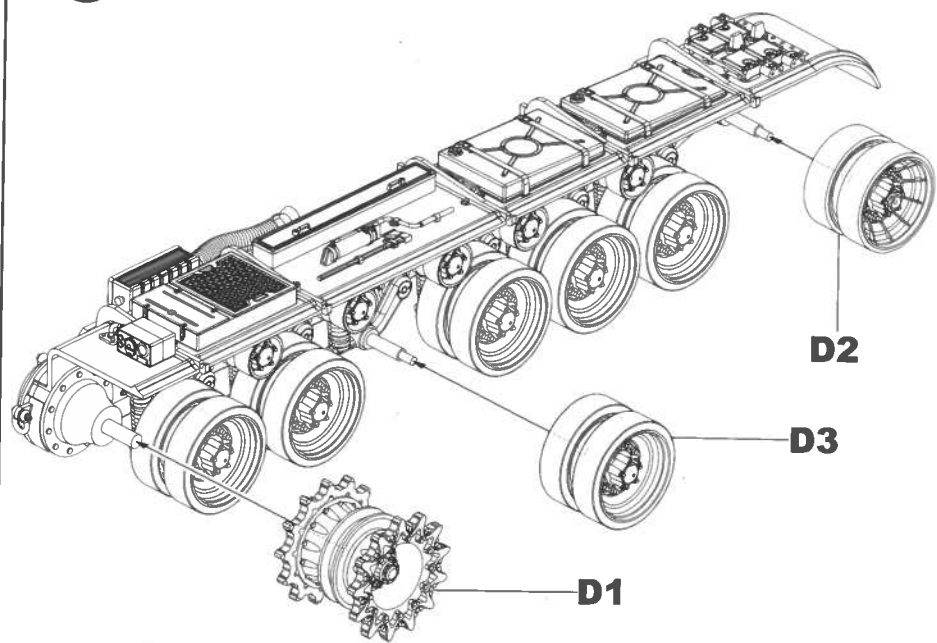

2 presentation forms.

PAINTS FREE

CEMENT FREE

JASON 2023

1/35
SCALE
BC-002

- * CLEAR PARTS INCLUDED.
- * 2 PRESENTATION FORMS.
- * PAINTS FREE & CEMENT FREE DESIGN.
- * INCLUDES LIGHTING SYSTEM OF THE HULL.
- * THE CASTING EFFECTS AND CODE OF THE BODY ARE REALY REPRODUCED.
- * ALL HATCHES, WEAPONS, WHEELS AND DOZER ARE MOVABLE.
- * WORKABLE TRACKS.

1

2

3

6

7

8

9

10

12

11

13

14

MAKE 72

15

16**K2****17****K1****K3****K2****I-6****I-14****D22****I-7****I-23****D1****D26****D28****G5****G5****K3**

LED灯组的磁吸开关控制板可以选择安装此处的炮塔内侧，
 只需靠电线的支撑即可，也可以使用胶水固定
 The magnetic switch of the LED light can be fixed on the inside
 of this area using glue or similar materials