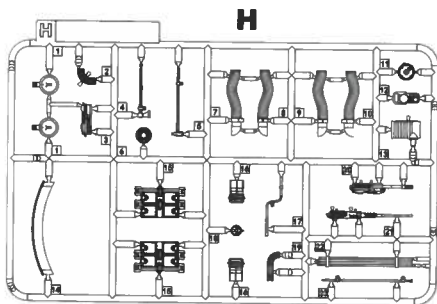

2 presentation forms.

PAINTS FREE

CEMENT FREE

JASON 2023

1/35
SCALE
BC-002

- * CLEAR PARTS INCLUDED.
- * 2 PRESENTATION FORMS.
- * PAINTS FREE & CEMENT FREE DESIGN.
- * INCLUDES LIGHTING SYSTEM OF THE HULL.
- * THE CASTING EFFECTS AND CODE OF THE BODY ARE REALY REPRODUCED.
- * ALL HATCHES, WEAPONS, WHEELS AND DOZER ARE MOVABLE.
- * WORKABLE TRACKS.