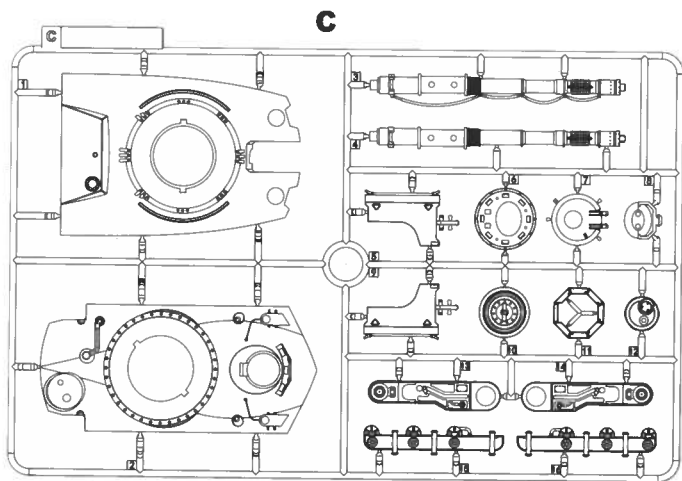

2 presentation forms.

PAINTS FREE

CEMENT FREE

JASON 2023

1/35
SCALE
BC-002

- * CLEAR PARTS INCLUDED.
- * 2 PRESENTATION FORMS.
- * PAINTS FREE & CEMENT FREE DESIGN.
- * INCLUDES LIGHTING SYSTEM OF THE HULL.
- * THE CASTING EFFECTS AND CODE OF THE BODY ARE REALY REPRODUCED.
- * ALL HATCHES, WEAPONS, WHEELS AND DOZER ARE MOVABLE.
- * WORKABLE TRACKS.

12

11

13

14

MAKE 72

15

16**K2****17****K1****K3****K2****I-6****I-14****D22****I-7****I-23****D1****D26****D28****G5****G5****K3**

LED灯组的磁吸开关控制板可以选择安装此处的炮塔内侧，
 只需靠电线的支撑即可，也可以使用胶水固定
 The magnetic switch of the LED light can be fixed on the inside
 of this area using glue or similar materials