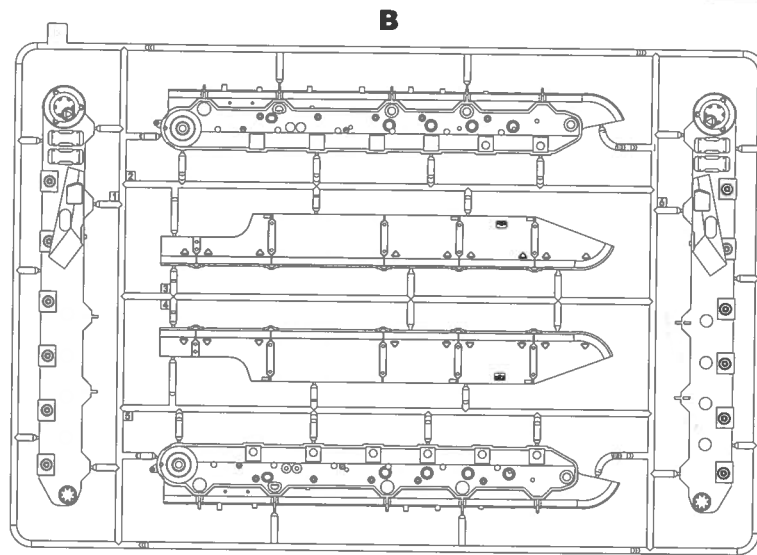

2 presentation forms.

PAINTS FREE

CEMENT FREE

JASON 2023

1/35
SCALE
BC-002

- * CLEAR PARTS INCLUDED.
- * 2 PRESENTATION FORMS.
- * PAINTS FREE & CEMENT FREE DESIGN.
- * INCLUDES LIGHTING SYSTEM OF THE HULL.
- * THE CASTING EFFECTS AND CODE OF THE BODY ARE REALY REPRODUCED.
- * ALL HATCHES, WEAPONS, WHEELS AND DOZER ARE MOVABLE.
- * WORKABLE TRACKS.

12

11

13

14

MAKE 72

15

16**K2****17****K1****K3****K2****I-6****I-14****D22****I-7****I-23****D1****D26****D28****G5****G5****K3**

LED灯组的磁吸开关控制板可以选择安装此处的炮塔内侧，
 只需靠电线的支撑即可，也可以使用胶水固定
 The magnetic switch of the LED light can be fixed on the inside
 of this area using glue or similar materials