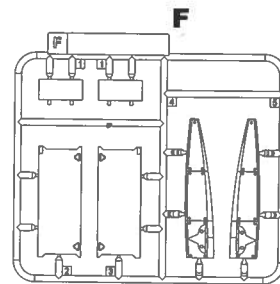

2 presentation forms.

PAINTS FREE

CEMENT FREE

JASON 2023

1/35
SCALE
BC-002

- * CLEAR PARTS INCLUDED.
- * 2 PRESENTATION FORMS.
- * PAINTS FREE & CEMENT FREE DESIGN.
- * INCLUDES LIGHTING SYSTEM OF THE HULL.
- * THE CASTING EFFECTS AND CODE OF THE BODY ARE REALY REPRODUCED.
- * ALL HATCHES, WEAPONS, WHEELS AND DOZER ARE MOVABLE.
- * WORKABLE TRACKS.