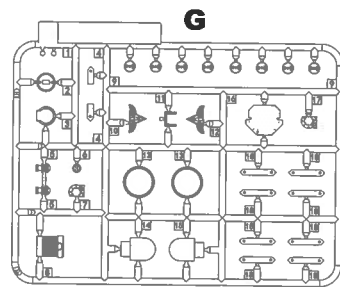

2 presentation forms.

PAINTS FREE

CEMENT FREE

JASON 2023

1/35
SCALE
BC-002

- * CLEAR PARTS INCLUDED.
- * 2 PRESENTATION FORMS.
- * PAINTS FREE & CEMENT FREE DESIGN.
- * INCLUDES LIGHTING SYSTEM OF THE HULL.
- * THE CASTING EFFECTS AND CODE OF THE BODY ARE REALY REPRODUCED.
- * ALL HATCHES, WEAPONS, WHEELS AND DOZER ARE MOVABLE.
- * WORKABLE TRACKS.

1

2

3

6

7

8

9

10

12

11

13

14

MAKE 72

15

16**K2****17****K1****K3****K2****I-6****I-14****D22****I-7****I-23****D1****D26****D28****G5****G5****K3**

LED灯组的磁吸开关控制板可以选择安装此处的炮塔内侧，
 只需靠电线的支撑即可，也可以使用胶水固定
 The magnetic switch of the LED light can be fixed on the inside
 of this area using glue or similar materials