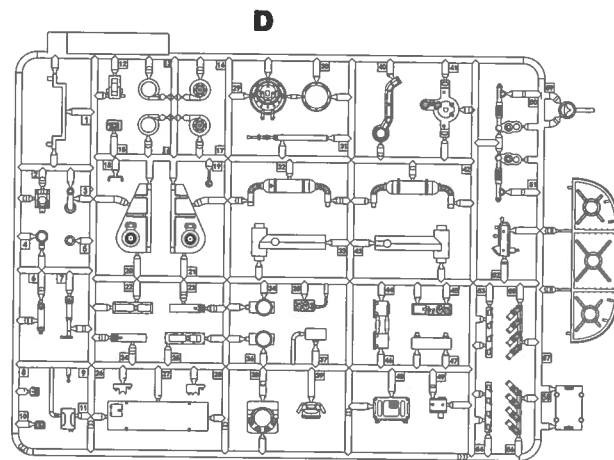

2 presentation forms.

PAINTS FREE

CEMENT FREE

JASON 2023

1/35
SCALE
BC-002

- * CLEAR PARTS INCLUDED.
- * 2 PRESENTATION FORMS.
- * PAINTS FREE & CEMENT FREE DESIGN.
- * INCLUDES LIGHTING SYSTEM OF THE HULL.
- * THE CASTING EFFECTS AND CODE OF THE BODY ARE REALY REPRODUCED.
- * ALL HATCHES, WEAPONS, WHEELS AND DOZER ARE MOVABLE.
- * WORKABLE TRACKS.

1

2

3

6

7

8

9

10

12

11

13

14

MAKE 72

15

16**K2****17****K1****K3****K2****I-6****I-14****D22****I-7****I-23****D1****D26****D28****G5****G5****K3**

LED灯组的磁吸开关控制板可以选择安装此处的炮塔内侧，
 只需靠电线的支撑即可，也可以使用胶水固定
 The magnetic switch of the LED light can be fixed on the inside
 of this area using glue or similar materials