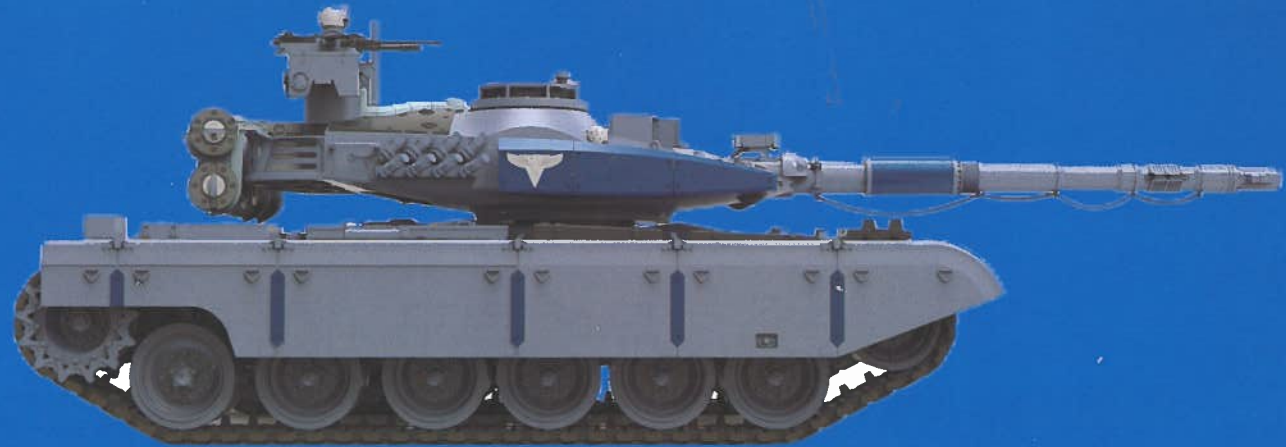

Border

WWW.BORDERMODEL.COM