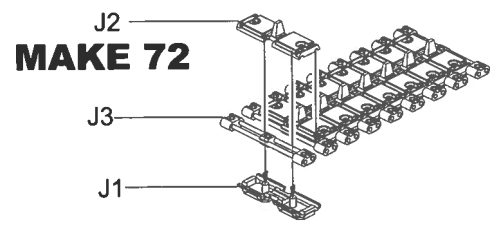

2 presentation forms.

PAINTS FREE

CEMENT FREE

JASON 2023

1/35
SCALE
BC-002

- * CLEAR PARTS INCLUDED.
- * 2 PRESENTATION FORMS.
- * PAINTS FREE & CEMENT FREE DESIGN.
- * INCLUDES LIGHTING SYSTEM OF THE HULL.
- * THE CASTING EFFECTS AND CODE OF THE BODY ARE REALY REPRODUCED.
- * ALL HATCHES, WEAPONS, WHEELS AND DOZER ARE MOVABLE.
- * WORKABLE TRACKS.

1

2

3

6

7

8

9

10

12

11

13

14

MAKE 72

15

16**K2****17****K1****K3****K2****I-6****I-14****D22****I-7****I-23****D1****D26****D28****G5****G5****K3**

LED灯组的磁吸开关控制板可以选择安装此处的炮塔内侧，
 只需靠电线的支撑即可，也可以使用胶水固定
 The magnetic switch of the LED light can be fixed on the inside
 of this area using glue or similar materials