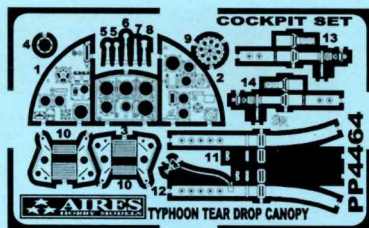

4464

1/48

Typhoon Mk.IB Tear Drop Canopy Cockpit Set

Recommended kit HASEGAWA

PHOTO-ETCHED METAL PARTS

RESIN PARTS

1

2

 MIRROR ASSEMBLY
 ZRCADLOVÁ MONTÁŽ

3

 MIRROR ASSEMBLY
 ZRCADLOVÁ MONTÁŽ

4

MODELCHOICE.NET
ORDER & BUY DIRECTLY FROM MANUFACTURERS

plusmodel

Galbra 206

AIRES
HOBBY MODELS