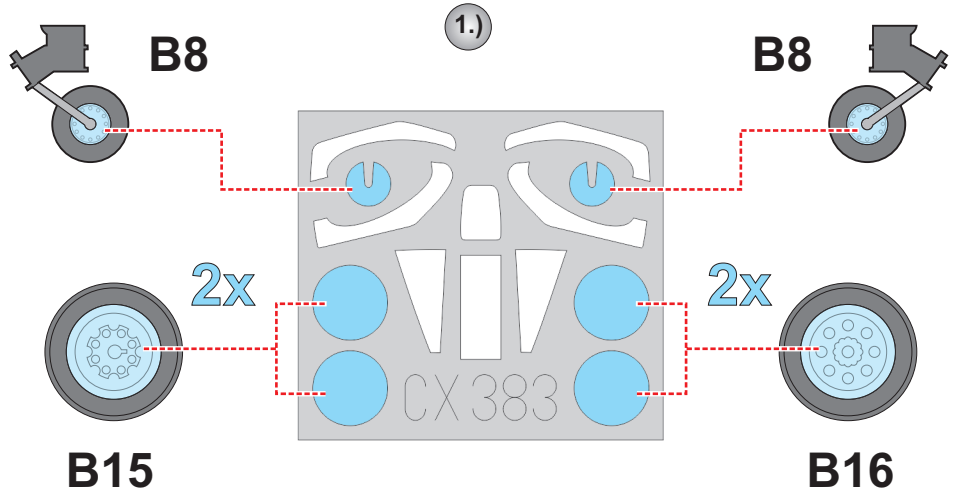

eduard
MASK

CX 383

EE.F.2A Lightning 1/72

The die-cut mask for accurate canopy frame painting of the
Airfix scale 1/72 KIT

3.)
LIQUID MASK