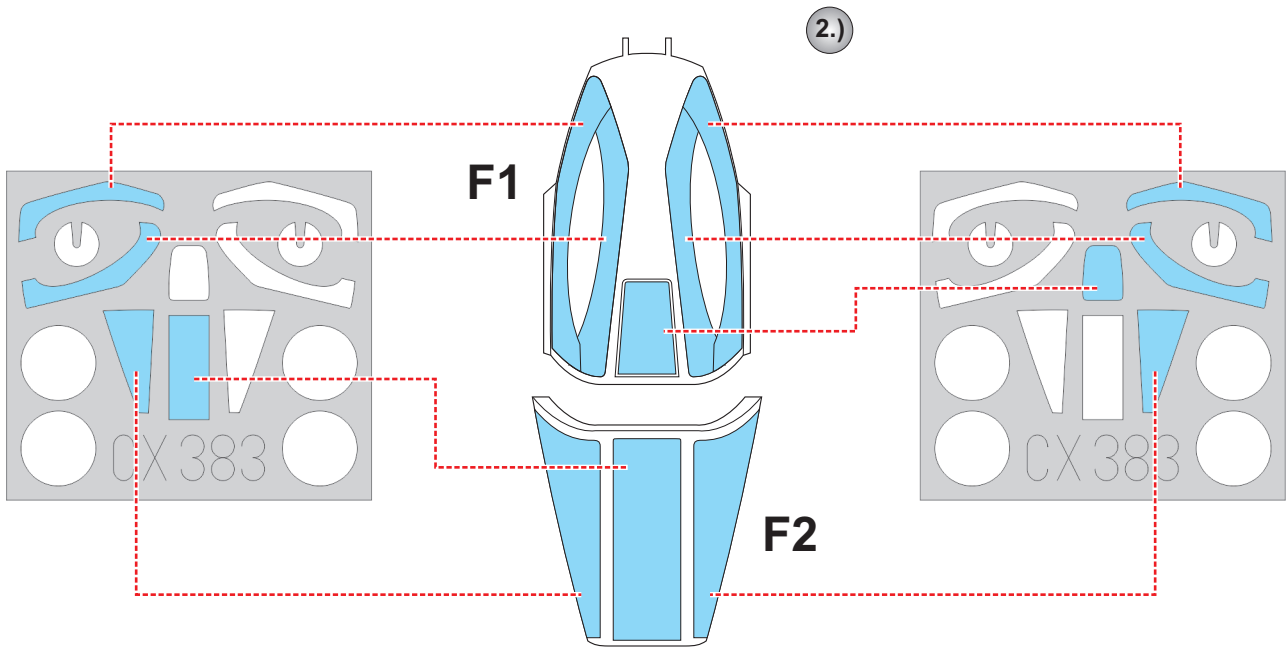

eduard
MASK

CX 383

EE.F.2A Lightning 1/72

The die-cut mask for accurate canopy frame painting of the
Airfix scale 1/72 KIT

3.)
LIQUID MASK