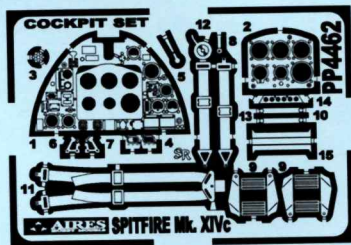

# 4462 Spitfire Mk.XIVc Cockpit Set

## PHOTO-ETCHED METAL PARTS

## RESIN PARTS

1

2

RP 4a:  
CUT RP 4  
ON TWO PARTS  
(EACH 3mm LENGTH)

3

4

✓ MIRROR ASSEMBLY  
ZRCADLOVÁ MONTÁŽ

REDUCE  
ZESLABIT