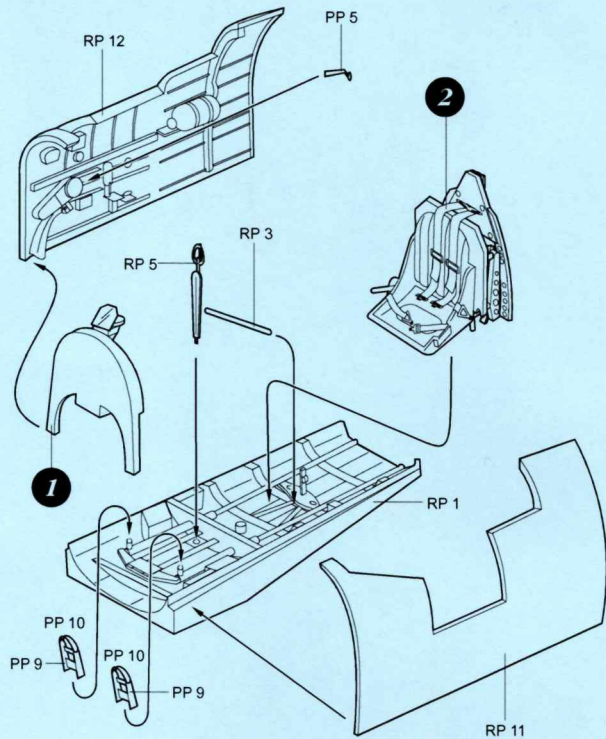

## RESIN PARTS

1

2

RP 4a:  
CUT RP 4  
ON TWO PARTS  
(EACH 3mm LENGTH)

3

4

✓ MIRROR ASSEMBLY  
ZRCADLOVÁ MONTÁŽ

REDUCE  
ZESLABIT