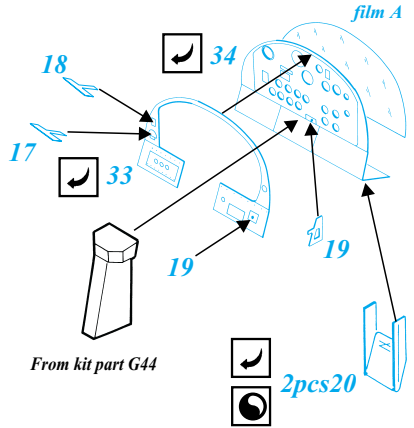

B-25B Mitchell

1/48 scale detail set for Accurate Miniatures kit

-  OPPOSITE SIDE
-  REMOVE
-  BEND
-  REPLACE
-  GRIND
-  OPTION

A COCKPIT

B ARMAMENT

C UNDERCARRIAGE

D ENGINE

E DOORS