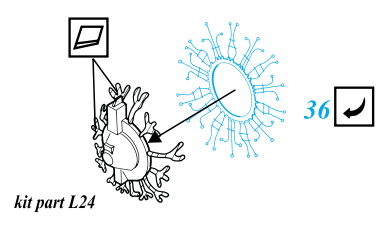

B-25B Mitchell

1/48 scale detail set for Accurate Miniatures kit

-  OPPOSITE SIDE
-  REMOVE
-  BEND
-  REPLACE
-  GRIND
-  OPTION

A COCKPIT

B ARMAMENT

C UNDERCARRIAGE

D ENGINE

E DOORS

F WEAPONS

G EXTERNAL PART