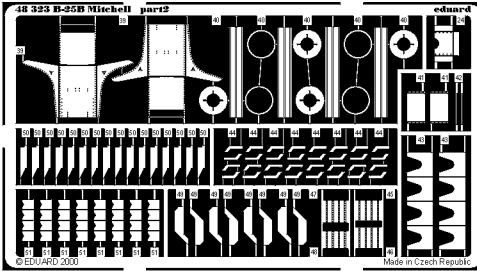

B-25B Mitchell

1/48 scale detail set for Accurate Miniatures kit

-  OPPOSITE SIDE
-  REMOVE
-  BEND
-  REPLACE
-  GRIND
-  OPTION

A COCKPIT

B ARMAMENT

C UNDERCARRIAGE

D ENGINE

E DOORS