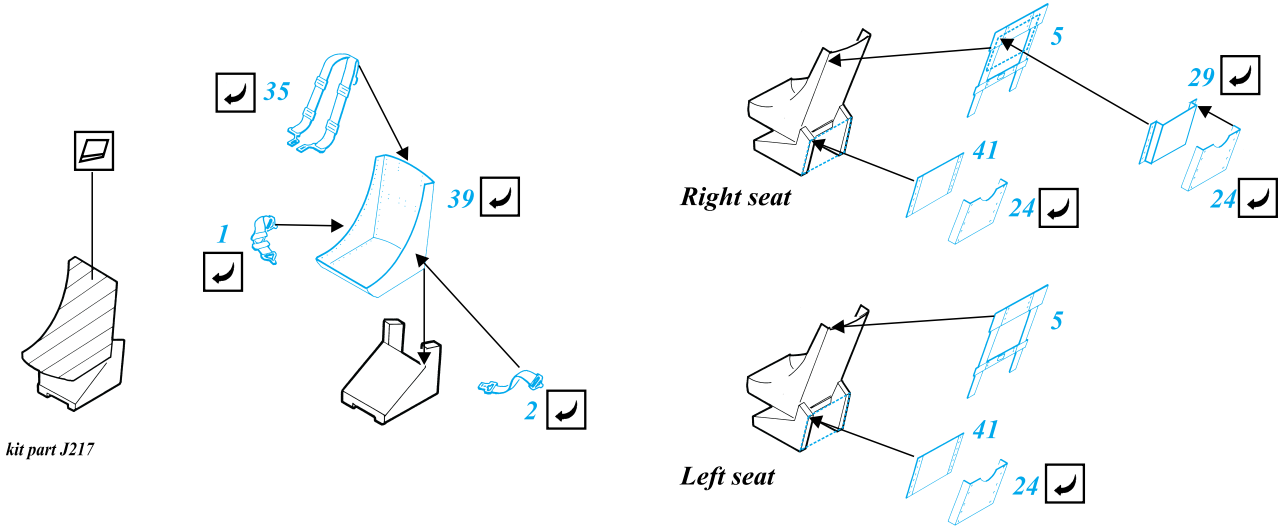

B-25B Mitchell

1/48 scale detail set for Accurate Miniatures kit

-  OPPOSITE SIDE
-  REMOVE
-  BEND
-  REPLACE
-  GRIND
-  OPTION

A COCKPIT

B ARMAMENT

C UNDERCARRIAGE

D ENGINE

E DOORS