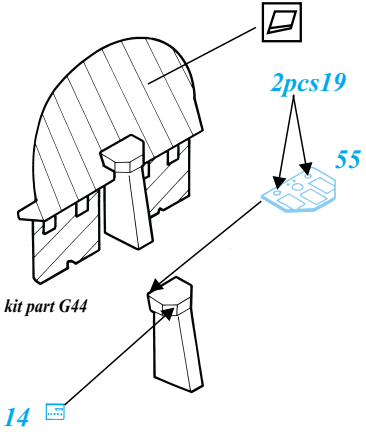

B-25B Mitchell

1/48 scale detail set for Accurate Miniatures kit

-  OPPOSITE SIDE
-  REMOVE
-  BEND
-  REPLACE
-  GRIND
-  OPTION

A COCKPIT

B ARMAMENT

C UNDERCARRIAGE

D ENGINE

E DOORS