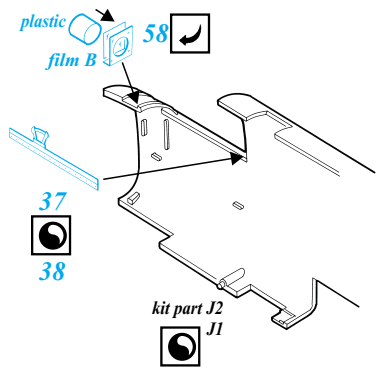

B-25B Mitchell

1/48 scale detail set for Accurate Miniatures kit

-  OPPOSITE SIDE
-  REMOVE
-  BEND
-  REPLACE
-  GRIND
-  OPTION

A COCKPIT

B ARMAMENT

C UNDERCARRIAGE

D ENGINE

E DOORS

F WEAPONS

G EXTERNAL PART