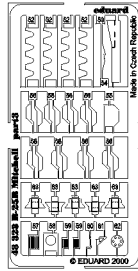

B-25B Mitchell

1/48 scale detail set for Accurate Miniatures kit

-  OPPOSITE SIDE
-  REMOVE
-  BEND
-  REPLACE
-  GRIND
-  OPTION

A COCKPIT

B ARMAMENT

C UNDERCARRIAGE

D ENGINE

E DOORS

F WEAPONS

G EXTERNAL PART