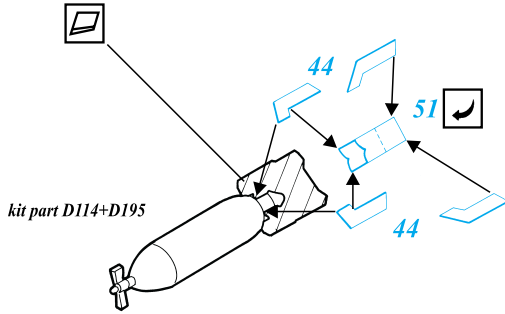

F WEAPONS

G EXTERNAL PART