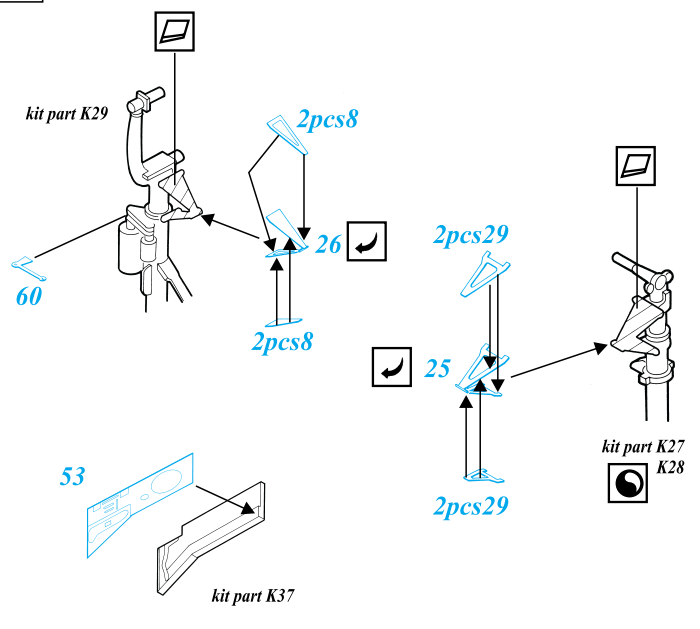

B-25B Mitchell

1/48 scale detail set for Accurate Miniatures kit

-  OPPOSITE SIDE
-  REMOVE
-  BEND
-  REPLACE
-  GRIND
-  OPTION

A COCKPIT

B ARMAMENT

C UNDERCARRIAGE

D ENGINE

E DOORS

F WEAPONS

G EXTERNAL PART