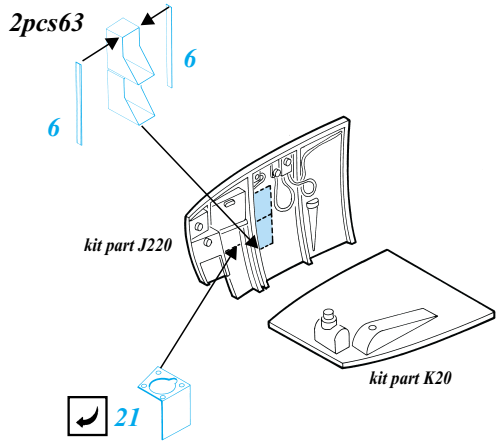

B-25B Mitchell

1/48 scale detail set for Accurate Miniatures kit

-  OPPOSITE SIDE
-  REMOVE
-  BEND
-  REPLACE
-  GRIND
-  OPTION

A COCKPIT

B ARMAMENT

C UNDERCARRIAGE

D ENGINE

E DOORS