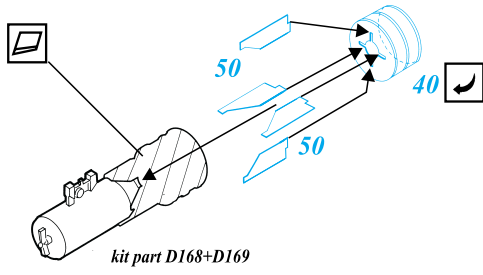

F WEAPONS

G EXTERNAL PART