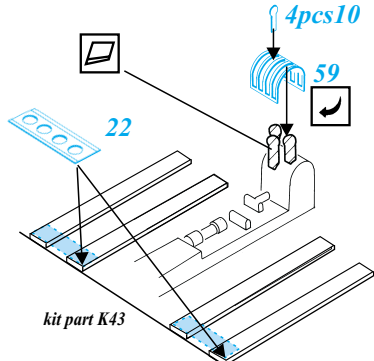

B-25B Mitchell

1/48 scale detail set for Accurate Miniatures kit

-  OPPOSITE SIDE
-  REMOVE
-  BEND
-  REPLACE
-  GRIND
-  OPTION

A COCKPIT

B ARMAMENT

C UNDERCARRIAGE

D ENGINE

E DOORS