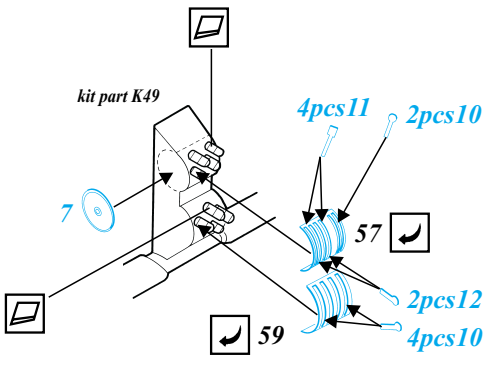

B-25B Mitchell

1/48 scale detail set for Accurate Miniatures kit

-  OPPOSITE SIDE
-  REMOVE
-  BEND
-  REPLACE
-  GRIND
-  OPTION

A COCKPIT

B ARMAMENT

C UNDERCARRIAGE

D ENGINE

E DOORS