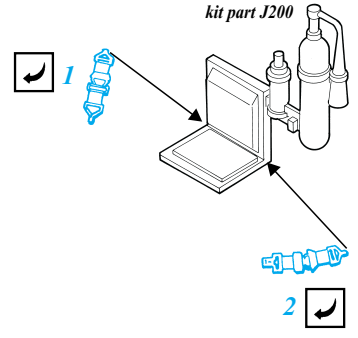

B-25B Mitchell

1/48 scale detail set for Accurate Miniatures kit

-  OPPOSITE SIDE
-  REMOVE
-  BEND
-  REPLACE
-  GRIND
-  OPTION

A COCKPIT

B ARMAMENT

C UNDERCARRIAGE

D ENGINE

E DOORS