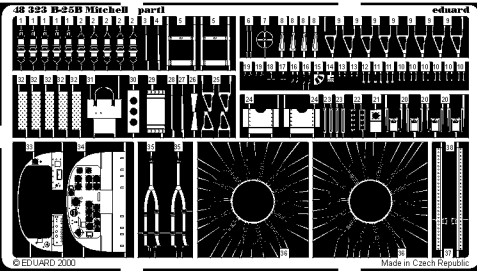

B-25B Mitchell

1/48 scale detail set for Accurate Miniatures kit

-  OPPOSITE SIDE
-  REMOVE
-  BEND
-  REPLACE
-  GRIND
-  OPTION

A COCKPIT

B ARMAMENT

C UNDERCARRIAGE

D ENGINE

E DOORS