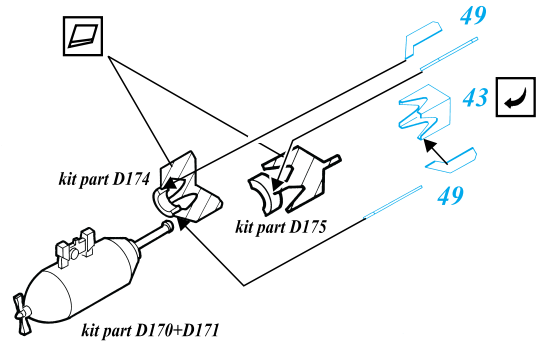

F WEAPONS

G EXTERNAL PART