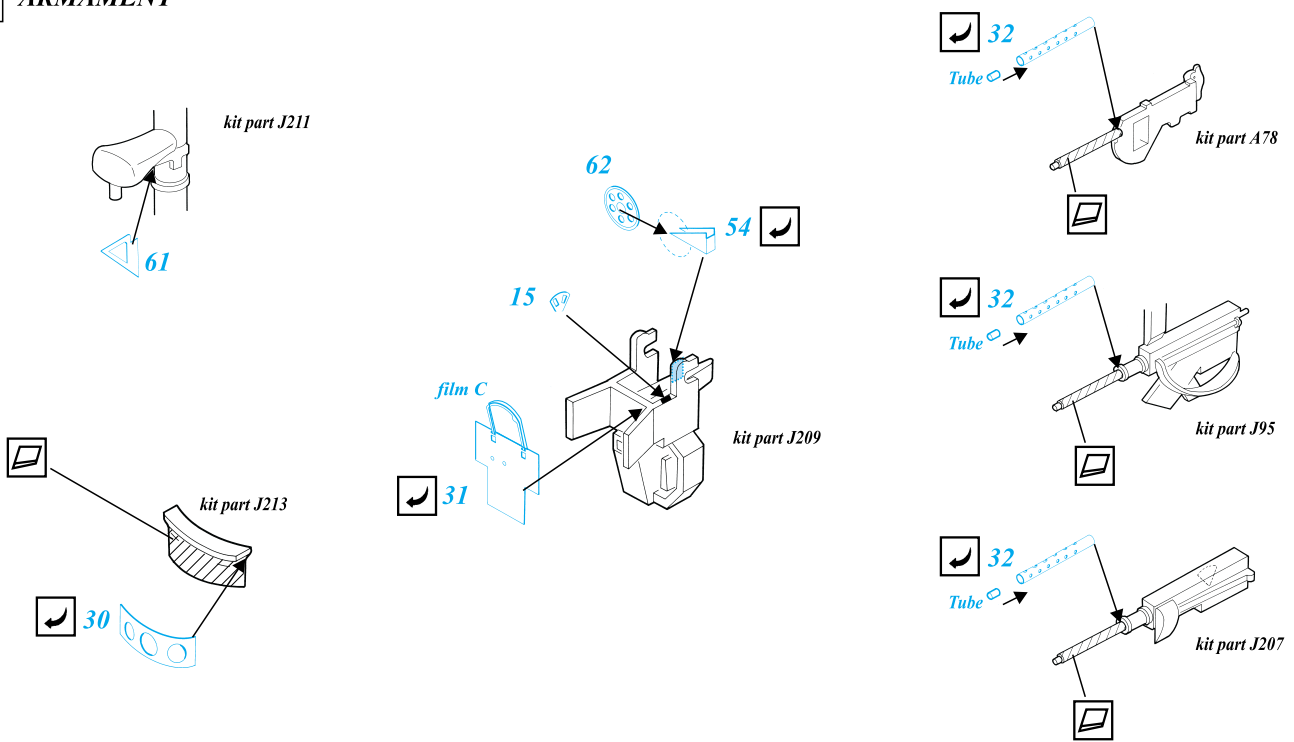

B-25B Mitchell

1/48 scale detail set for Accurate Miniatures kit

-  OPPOSITE SIDE
-  REMOVE
-  BEND
-  REPLACE
-  GRIND
-  OPTION

A COCKPIT

B ARMAMENT

C UNDERCARRIAGE

D ENGINE

E DOORS

F WEAPONS

G EXTERNAL PART