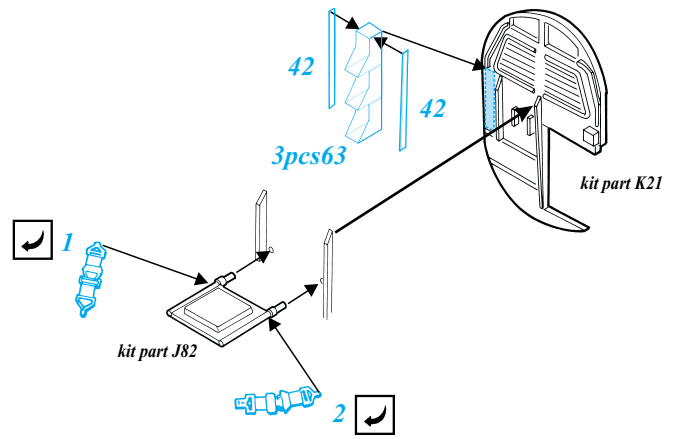

B-25B Mitchell

1/48 scale detail set for Accurate Miniatures kit

-  OPPOSITE SIDE
-  REMOVE
-  BEND
-  REPLACE
-  GRIND
-  OPTION

A COCKPIT

B ARMAMENT

C UNDERCARRIAGE

D ENGINE

E DOORS