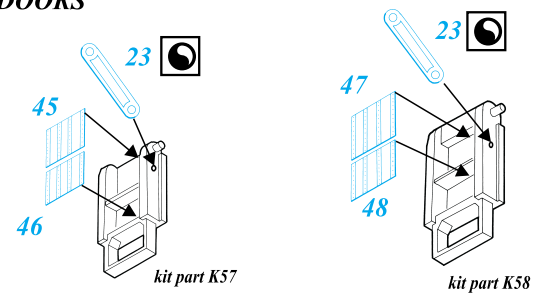

B-25B Mitchell

1/48 scale detail set for Accurate Miniatures kit

-  OPPOSITE SIDE
-  REMOVE
-  BEND
-  REPLACE
-  GRIND
-  OPTION

A COCKPIT

B ARMAMENT

C UNDERCARRIAGE

D ENGINE

E DOORS