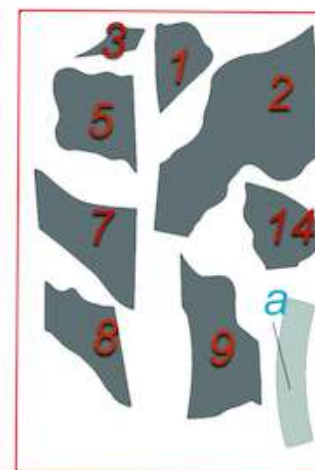

TNM72-M048 TNM48-M048 TNM32-M048 TNM24-M048

Series

www.topnotchmasks.com

Camouflage Mask set
Spitfire Mk HF XIV - "High back"

1/72 1/48 1/32 1/24

The Spitfire XIV was intended to provide high altitude air superiority, to complement the medium-altitude Tempest V. Powered by the more powerful Griffon Engine, the Spitfire XIV emerged as the most successful of all Spitfire types in destroying the "buzz bombs." It arrive in Europe jus in time to counter the threat of the new Dora, the Fw-190D-9. The Spitfire XIV had superior performance above 25,000 feet, but most fights over the Western Front happened at lower altitudes. Thus, as had been the case with the Spitfire since the first introduction of the Fw-190, the new version just maintained superiority over the latest 190, with pilot quality being the deciding element.