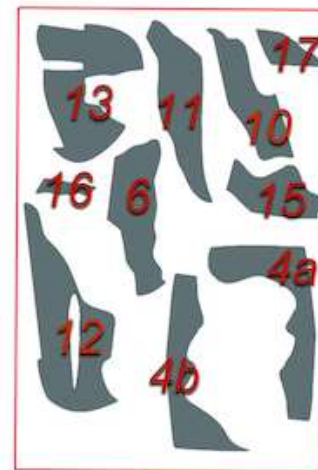

TNM72-M048 TNM48-M048 TNM32-M048 TNM24-M048

Series

www.topnotchmasks.com

Camouflage Mask set
Spitfire Mk HF XIV - "High back"

1/72 1/48 1/32 1/24

The Spitfire XIV was intended to provide high altitude air superiority, to complement the medium-altitude Tempest V. Powered by the more powerful Griffon Engine, the Spitfire XIV emerged as the most successful of all Spitfire types in destroying the "buzz bombs." It arrive in Europe jus in time to counter the threat of the new Dora, the Fw-190D-9. The Spitfire XIV had superior performance above 25,000 feet, but most fights over the Western Front happened at lower altitudes. Thus, as had been the case with the Spitfire since the first introduction of the Fw-190, the new version just maintained superiority over the latest 190, with pilot quality being the deciding element.