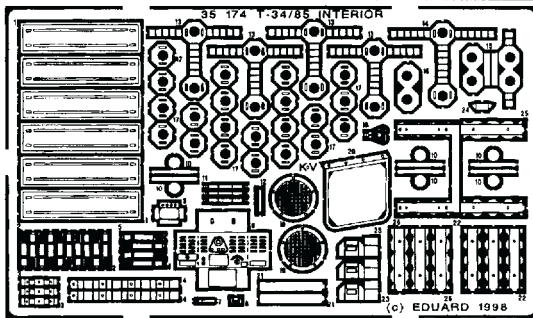

T-34/85 Interior

1/35 scale detail set for RPM kit

35 174

- OPPOSITE SIDE
- REMOVE
- REPLACE
- GRIND

A

2x 48

B

53, 52, 60

C

54, 35, 33, final assembly

D

3, 2, 10, 10

E

14, 5x, 17, final assembly

F

13, 17, 4x

G

18, 69

I

56, 46, kit part C88

J

44, 1 6x, plastic 10x7x27 mm

K

24, 27, 31, 36, 37, 47, 50, 51, 55, 57, 65+, 66, 68, 70