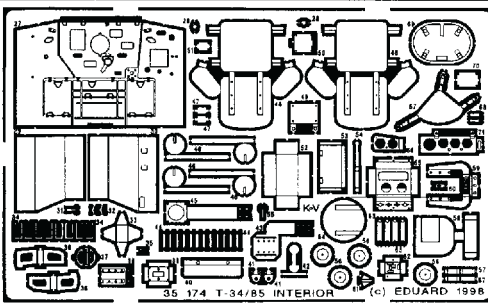

T-34/85 Interior

1/35 scale detail set for RPM kit

35 174

- OPPOSITE SIDE
- REMOVE
- REPLACE
- GRIND

A

2x 48

B

53, 52, 60

C

54, 35, 33, final assembly

D

3, 2, 10, 10

E

14, 5x, 17, final assembly

F

13, 17, 4x

G

18, 69

I

56, 46, kit part C88

J

44, 1 6x, plastic 10x7x27 mm

K

24, 27, 31, 36, 37, 47, 50, 51, 55, 57, 65+, 66, 68, 70