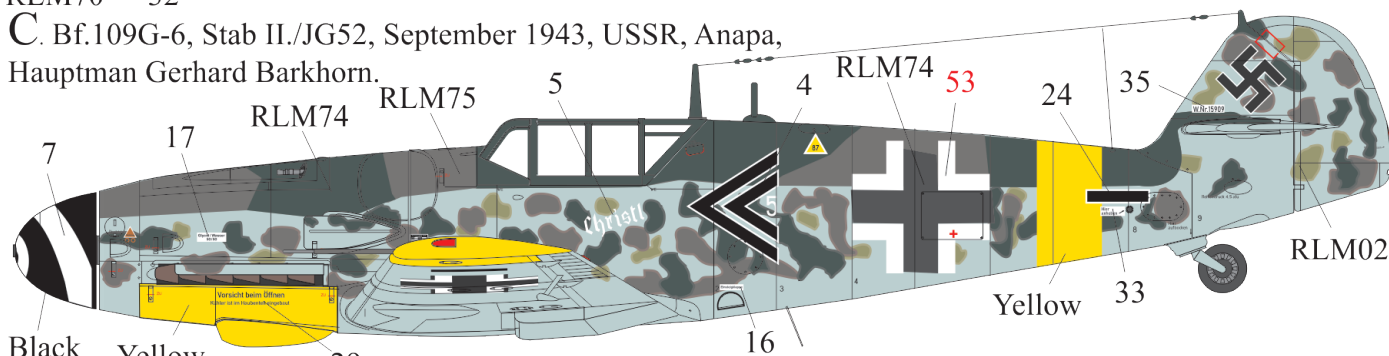

D. Bf.109G-6, 1./JGr50, Wiesbaden-Erbenheim, Germany, September 1943, Oberstleutnant Alfred Grislawski.

C. Bf.109G-6, Stab II./JG52, September 1943, USSR, Anapa, Hauptman Gerhard Barkhorn.