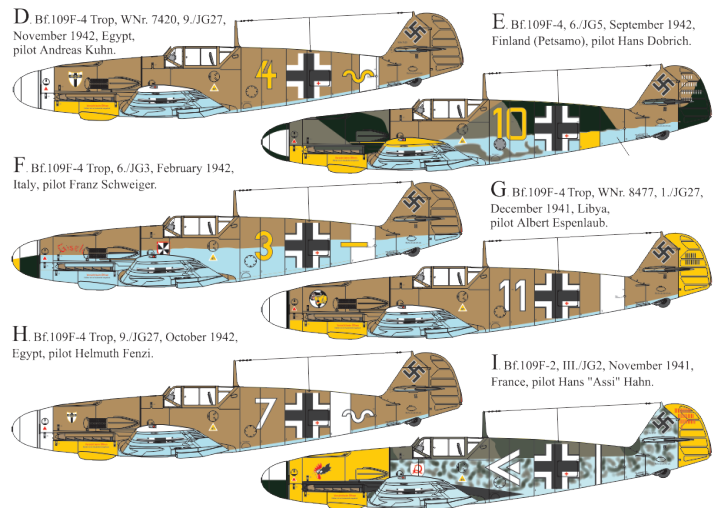

D BF.109F-4 Trop, WNr. 7420, 9/JG27, November 1942, Egypt, pilot Andreas Kuhn.

E BF.109F-4, 6./JG5, September 1942, Finland (Petsamo), pilot Hans Dobrich.

F BF.109F-4 Trop, 6./JG3, February 1942, Italy, pilot Franz Schweiger.

G BF.109F-4 Trop, WNr. 8477, 1./JG27, December 1941, Libya, pilot Albert Espenlaub.

H BF.109F-4 Trop, 9/JG27, October 1942, Egypt, pilot Helmut Fezi.

I BF.109F-2, III/JG2, November 1941, France, pilot Hans "Assi" Hahn.