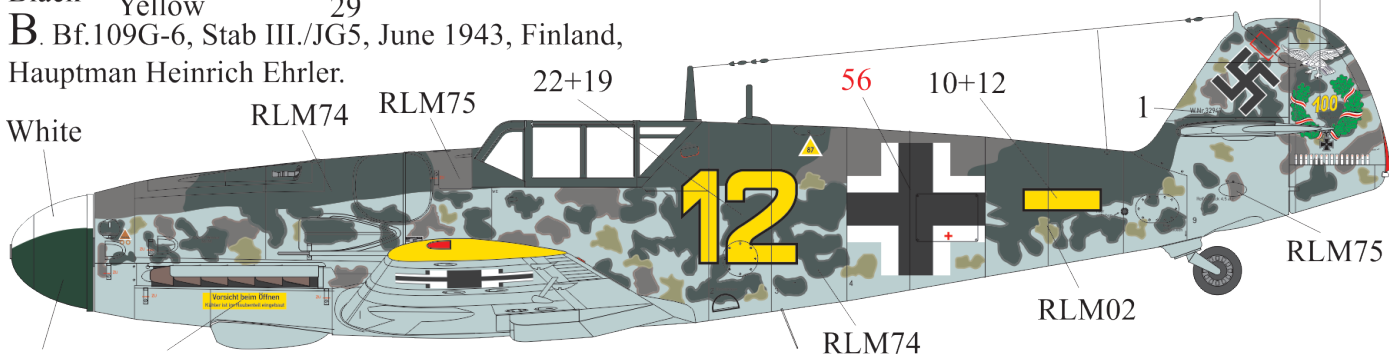

B. Bf.109G-6, Stab III./JG5, June 1943, Finland, Hauptman Heinrich Ehrler.