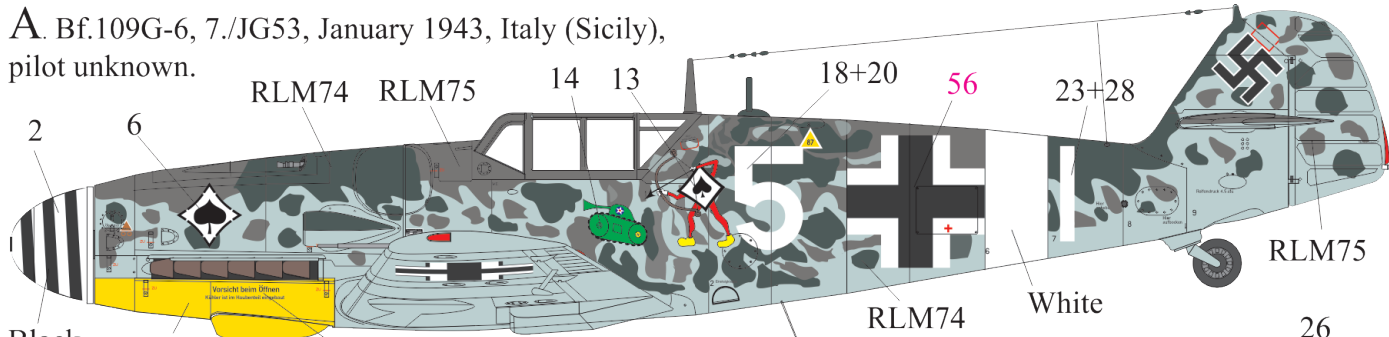

A BF.109F-4 Trop, WNr. 8673, 3/JG27, September 1942, Egypt, pilot Hans-Joachim Marcellie.

B BF.109F-4, WNr. 7183, III/JG2, October 1941, France, pilot Hans "Assi" Hahn.

C BF.109F-4, WNr. 13325, 9/JG3, June 1942, Poland (USSR?), pilot Viktor Bauer.

E BF.109F-4, 6./JG5, September 1942, Finland (Petsamo), pilot Hans Dobrich.

F BF.109F-4 Trop, 6./JG3, February 1942, Italy, pilot Franz Schweiger.

G BF.109F-4 Trop, WNr. 8477, 1./JG27, December 1941, Libya, pilot Albert Espenlaub.

H BF.109F-4 Trop, 9/JG27, October 1942, Egypt, pilot Helmut Fezi.

I BF.109F-2, III/JG2, November 1941, France, pilot Hans "Assi" Hahn.

A. Bf.109G-6, 7./JG53, January 1943, Italy (Sicily), pilot unknown.