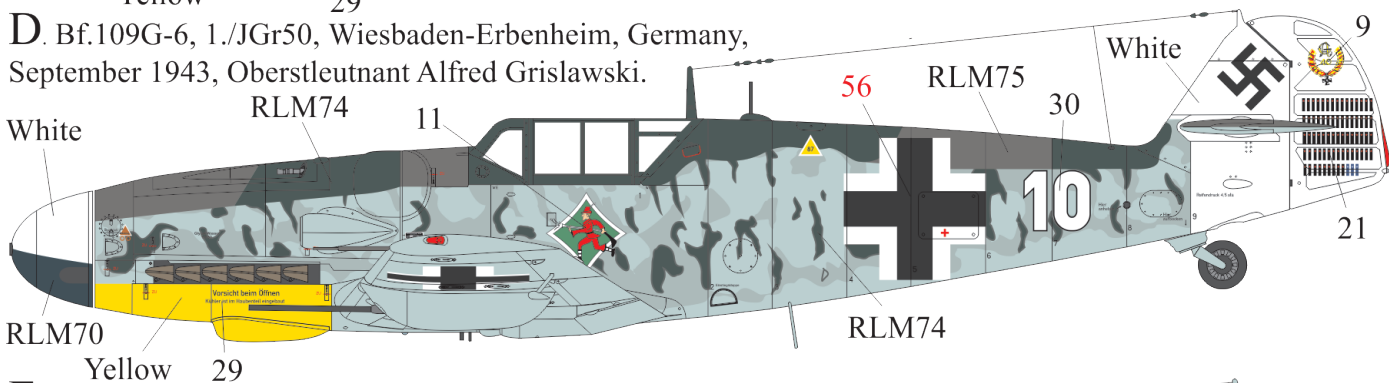

E. Bf.109G-6, 1./JG300, Germany 1944, pilot unknown.