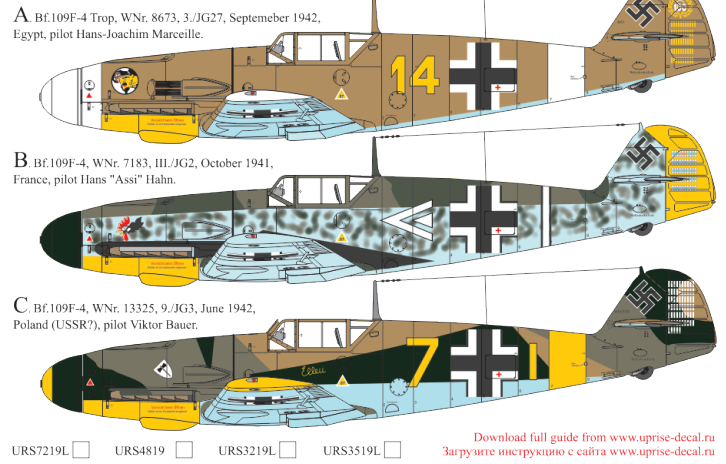

BF.109F-2/4/4Trop "Friedrich"

A BF.109F-4 Trop, WNr. 8673, 3/JG27, September 1942, Egypt, pilot Hans-Joachim Marcellie.

B BF.109F-4, WNr. 7183, III/JG2, October 1941, France, pilot Hans "Assi" Hahn.

C BF.109F-4, WNr. 13325, 9/JG3, June 1942, Poland (USSR?), pilot Viktor Bauer.

URS7219L ☐ URS4819 ☐ URS3219L ☐ URS3519L ☐