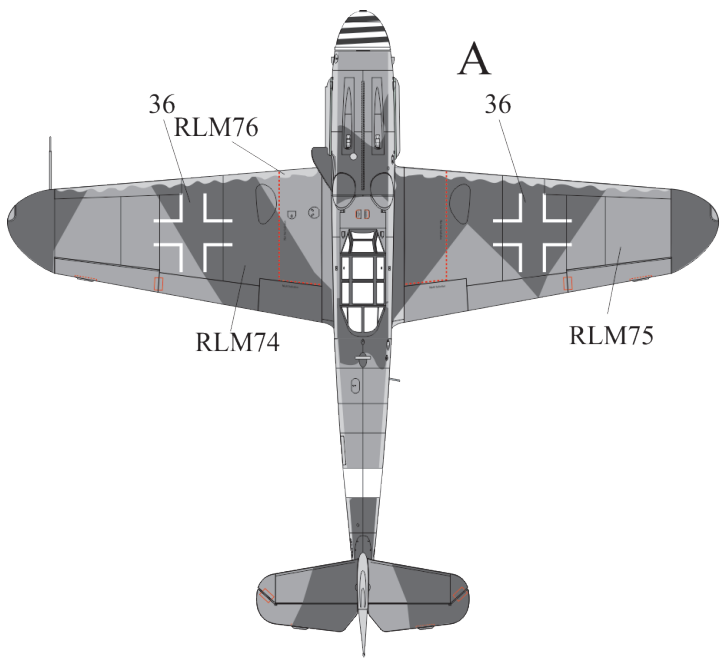

F. Bf.109G-6, Co 9./JG52, June 1943, USSR 1943, October, Leitenant Erich Hartman.