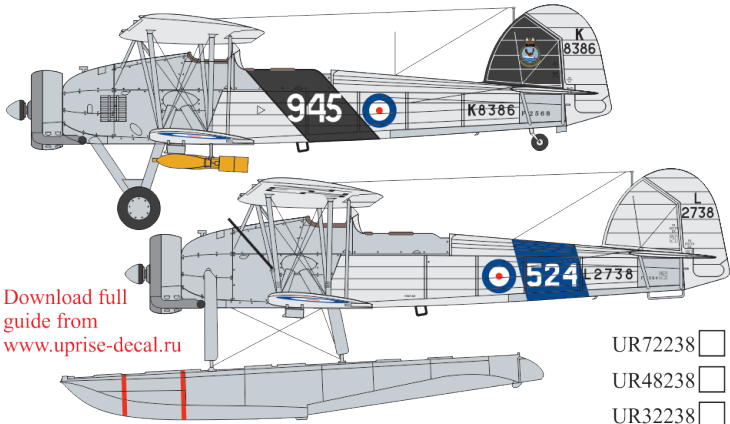

Fairey Swordfish Mk I, 824/810 NAS FAA HMS Eagle & Courageous, pre-WW2

Download full guide from www.uprise-decal.ru

UR72238 ☐
UR48238 ☐
UR32238 ☐