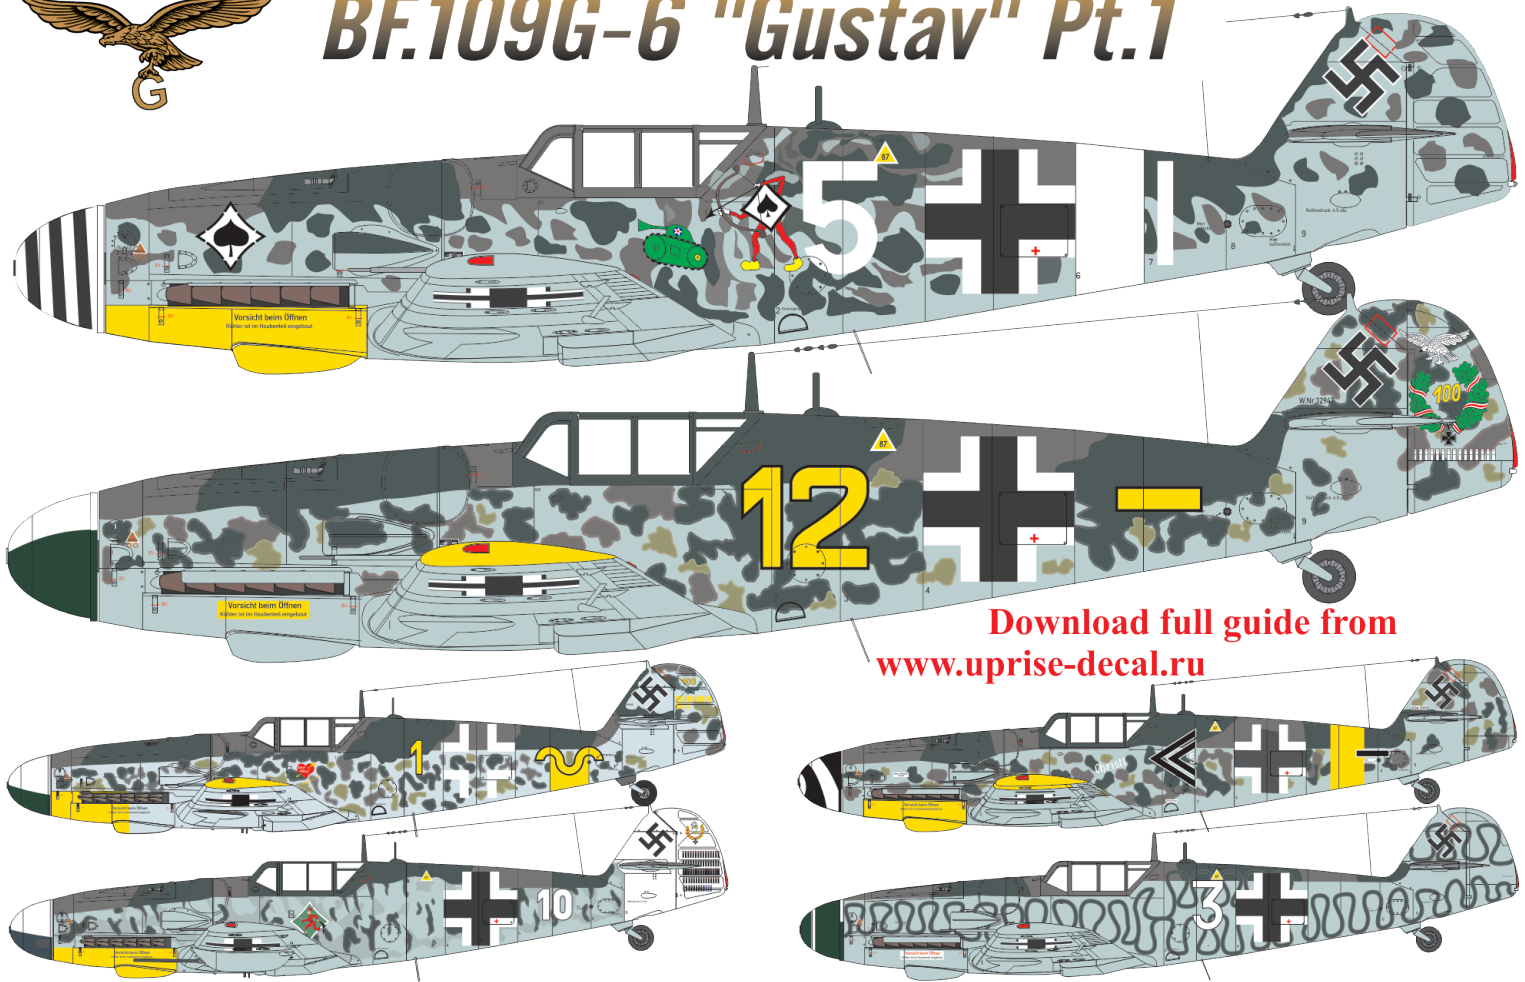

BF.109G-6 "Gustav" Pt.1

Download full guide from www.uprise-decal.ru

UR72271 ☐ UR48271 ☐ UR35271 ☐ UR32271 ☐

More decal sets on www.uprise-decal.ru