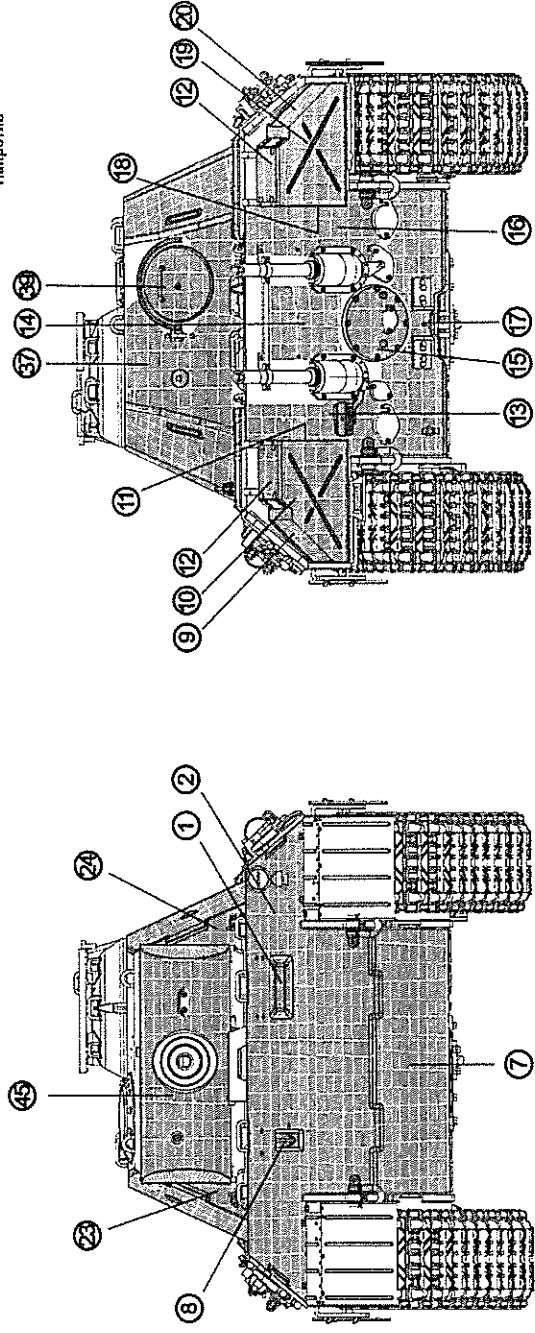

SPS-077 German Medium Tank Sd.Kfz.171 Panther Ausf.A Early Production Zimmerit Decal
© 2021 MENG MADE IN CHINA

MENG

SPS-077 GERMAN MEDIUM TANK

德国中型坦克Sd.Kfz. 171 “黑豹” A早期型用防磁装甲水贴

Sd.Kfz.171 Panther Ausf.A Early Production Zimmerit Decal