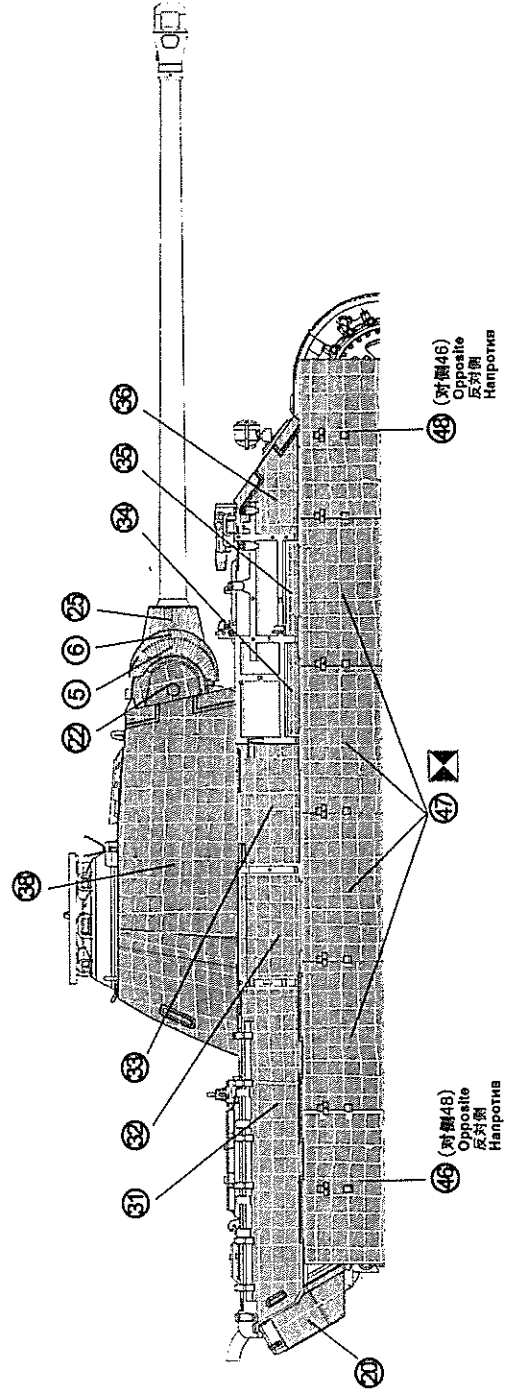

SPS-077 German Medium Tank Sd.Kfz.171 Panther Ausf.A Early Production Zimmerit Decal
© 2021 MENG MADE IN CHINA

MENG

SPS-077 GERMAN MEDIUM TANK

德国中型坦克Sd.Kfz. 171 “黑豹” A早期型用防磁装甲水贴

Sd.Kfz.171 Panther Ausf.A Early Production Zimmerit Decal