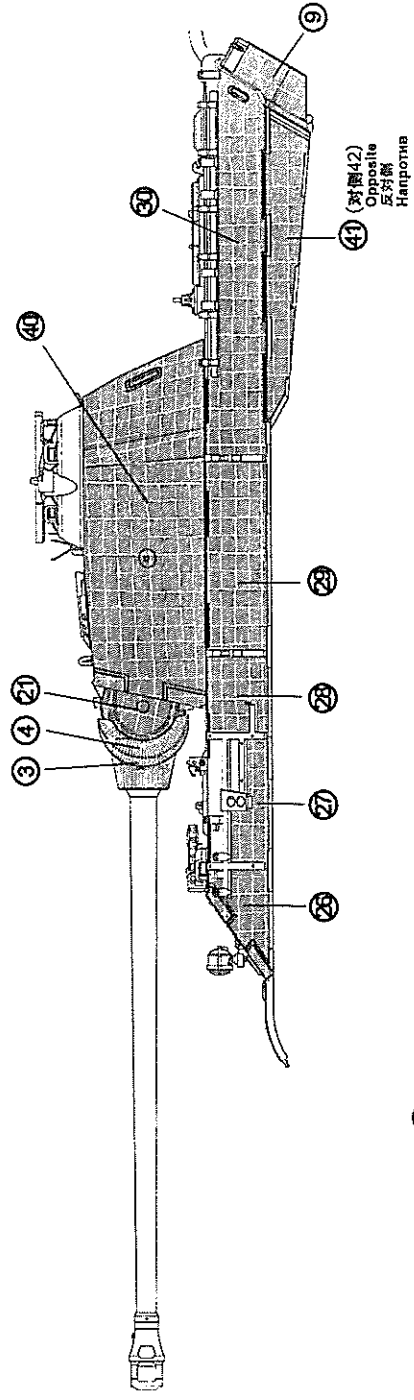

SPS-077 German Medium Tank Sd.Kfz.171 Panther Ausf.A Early Production Zimmerit Decal
© 2021 MENG MADE IN CHINA

MENG

SPS-077 GERMAN MEDIUM TANK

德国中型坦克Sd.Kfz. 171 “黑豹” A早期型用防磁装甲水贴

Sd.Kfz.171 Panther Ausf.A Early Production Zimmerit Decal