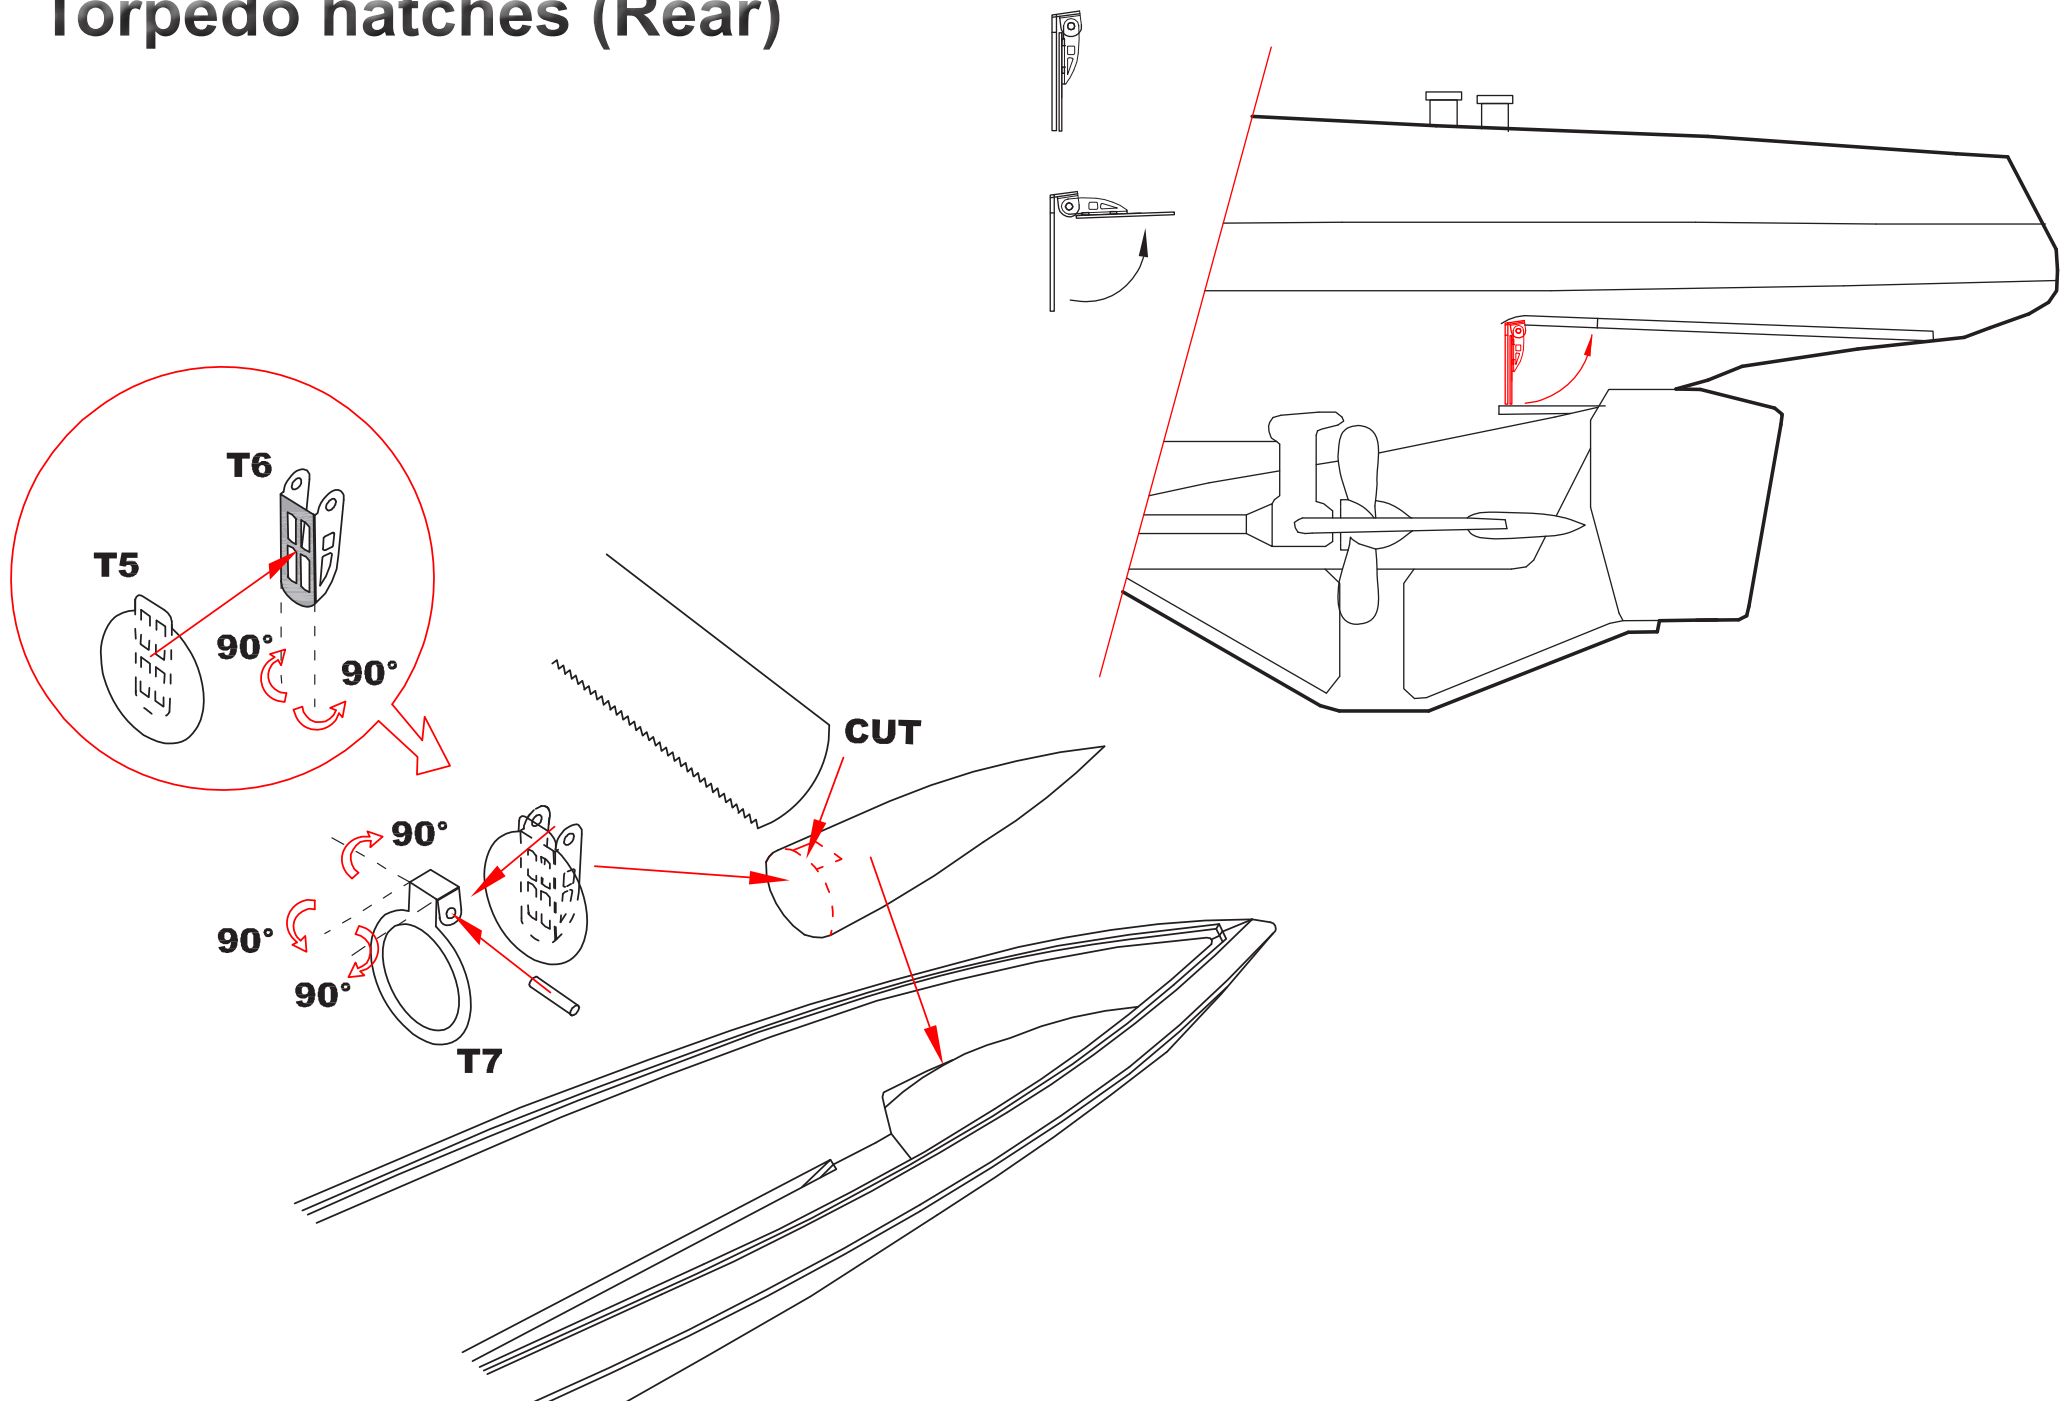

Instructions Photo Etched Deck for Revell type: VIIC 1/72

Reinforcement of the deck

Deck A

Deck B

Deck C

Deck D

Hull

Torpedo hatches (Front)

Torpedo hatches (Rear)

Tower - periscope body

Plastic parts
REVELL

Tower

Tower

Tower

Deck Gun 88 mm

Deck Gun 88 mm

Deck Gun 88 mm

Gun 20 mm