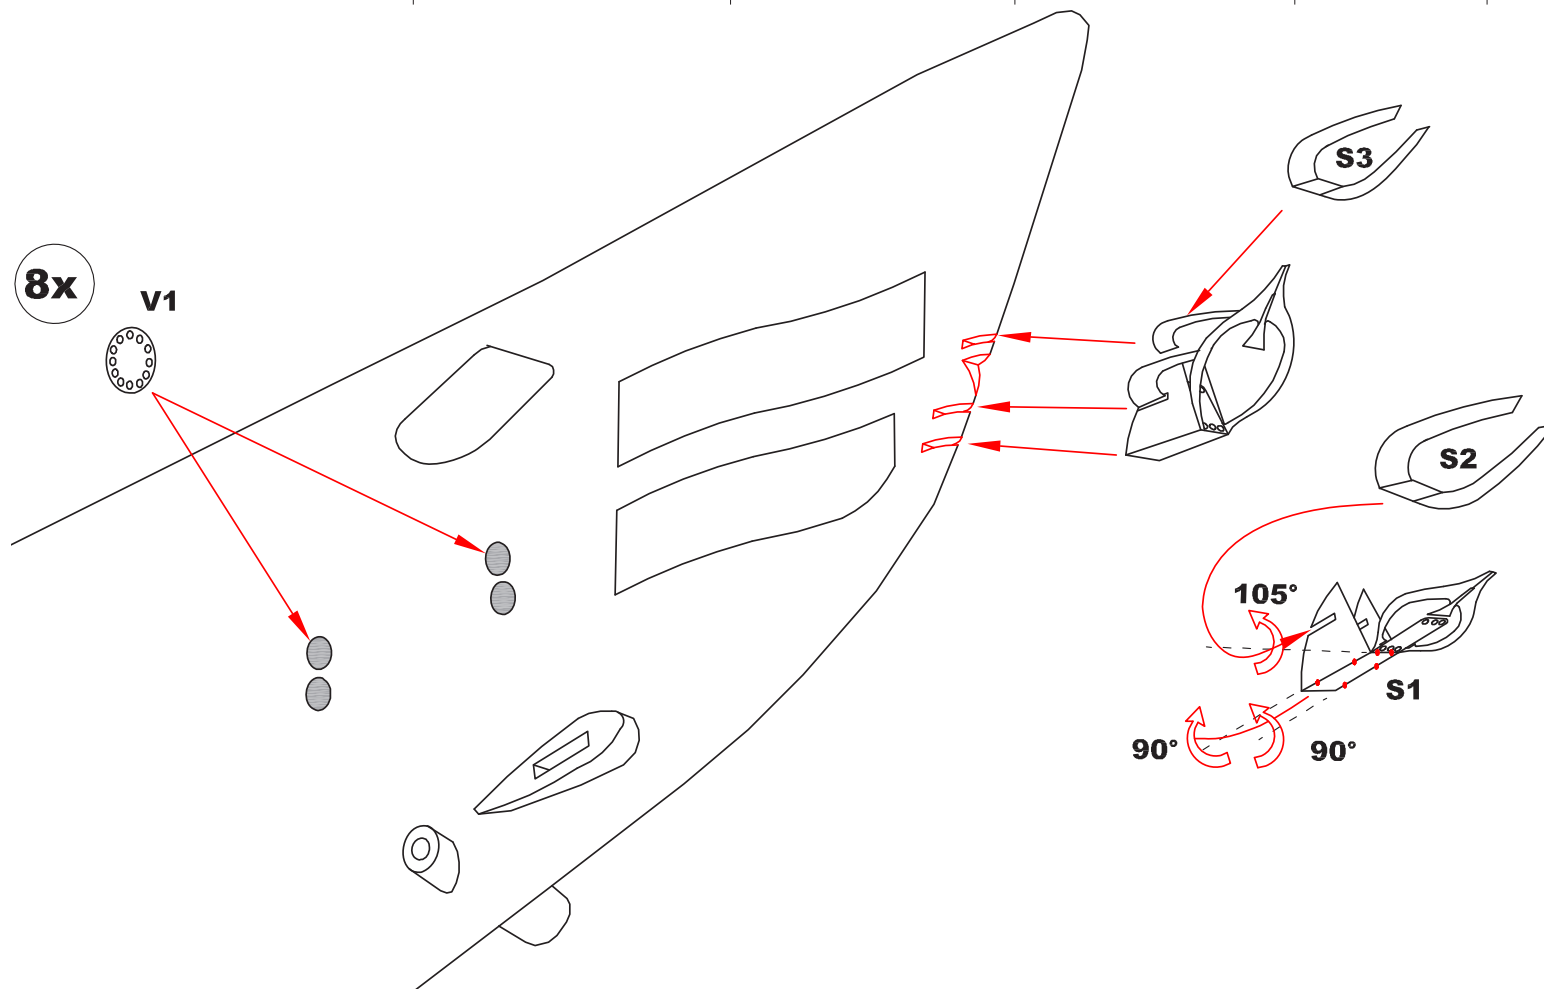

Instructions Photo Etched Deck for Revell type: VIIC 1/72

Reinforcement of the deck

Deck A

Deck B

Deck C

Deck D

Hull

Torpedo hatches (Front)

Torpedo hatches (Rear)

Tower - periscope body

Plastic parts
REVELL

Tower

Tower

Tower

Deck Gun 88 mm

Deck Gun 88 mm

Deck Gun 88 mm

Gun 20 mm