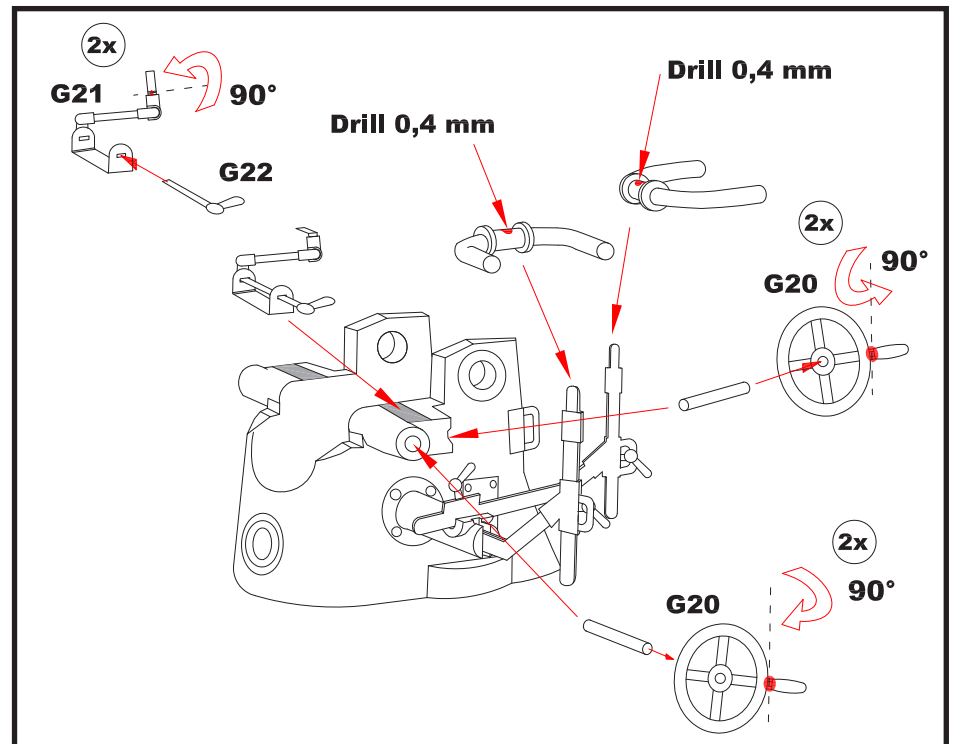

Instructions Photo Etched Deck for Revell type: VIIC 1/72

Reinforcement of the deck

Deck A

Deck B

Deck C

Deck D

Hull

Torpedo hatches (Front)

Torpedo hatches (Rear)

Tower - periscope body

Plastic parts
REVELL

Tower

Tower

Tower

Deck Gun 88 mm

Deck Gun 88 mm

Deck Gun 88 mm

Gun 20 mm