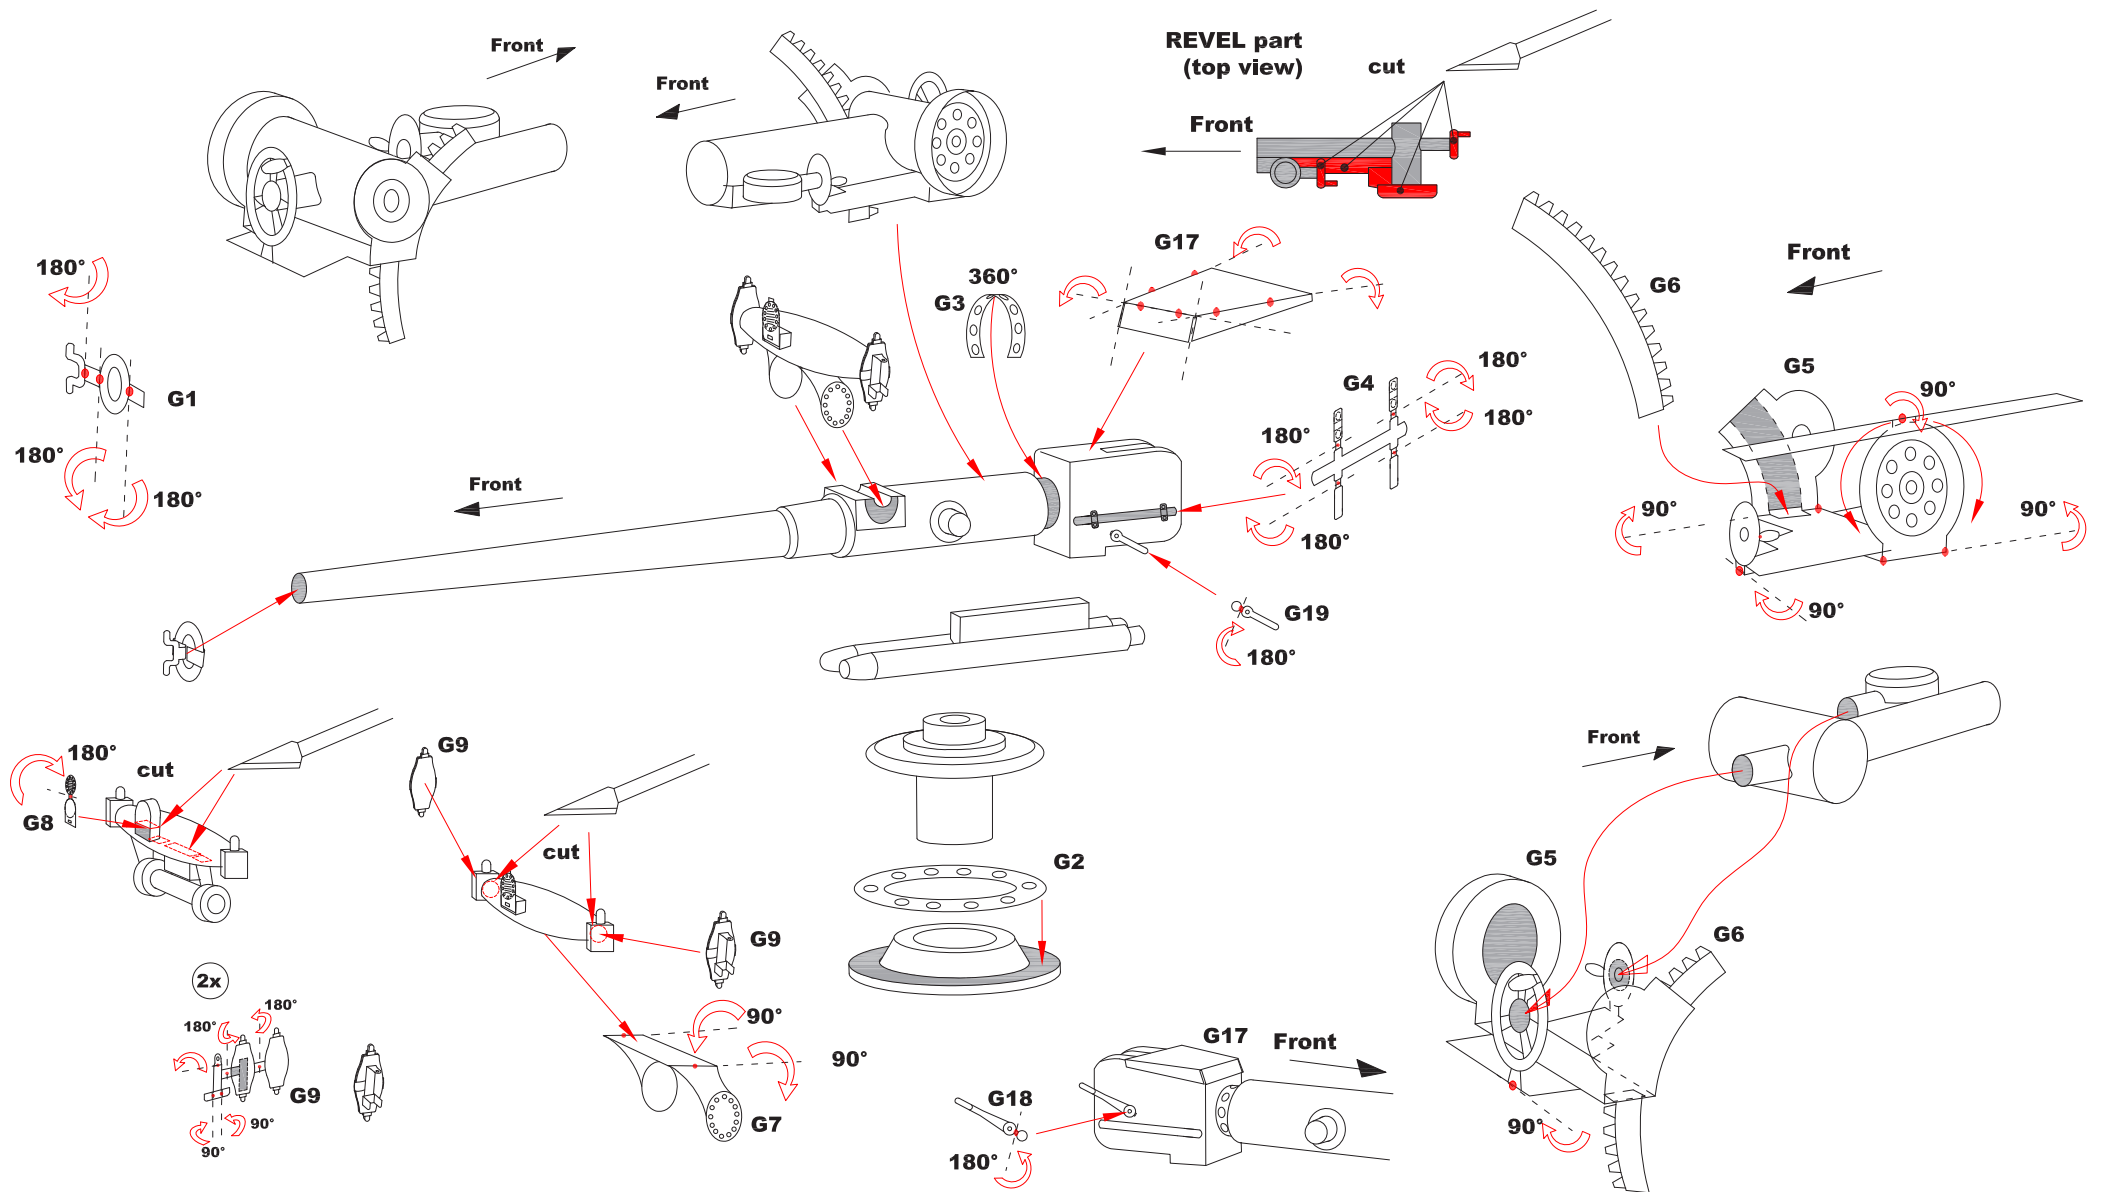

Instructions Photo Etched Deck for Revell type: VIIC 1/72

Reinforcement of the deck

Deck A

Deck B

Deck C

Deck D

Hull

Torpedo hatches (Front)

Torpedo hatches (Rear)

Tower - periscope body

Plastic parts
REVELL

Tower

Tower

Tower

Deck Gun 88 mm

Deck Gun 88 mm

Deck Gun 88 mm

Gun 20 mm