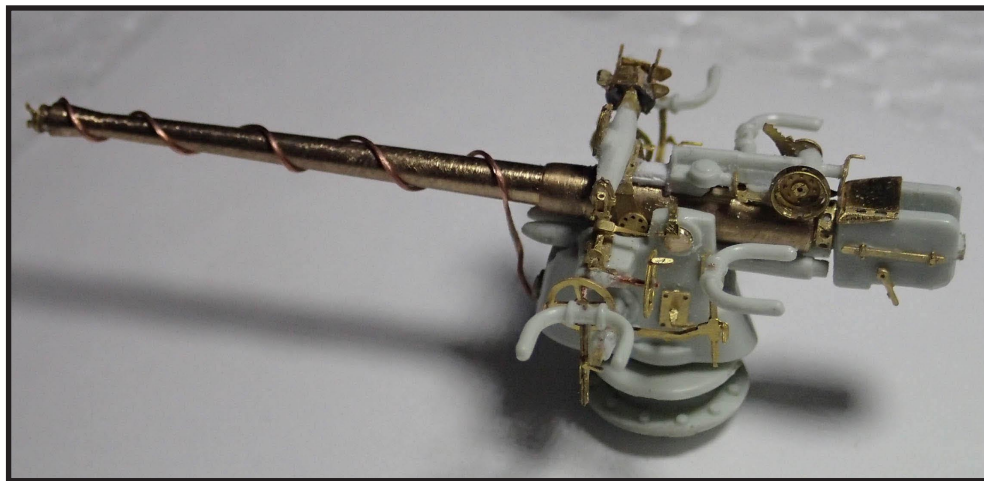

Instructions Photo Etched Deck for Revell type: VIIC 1/72

Reinforcement of the deck

Deck A

Deck B

Deck C

Deck D

Hull

Torpedo hatches (Front)

Torpedo hatches (Rear)

Tower - periscope body

Plastic parts
REVELL

Tower

Tower

Tower

Deck Gun 88 mm

Deck Gun 88 mm

Deck Gun 88 mm

Gun 20 mm