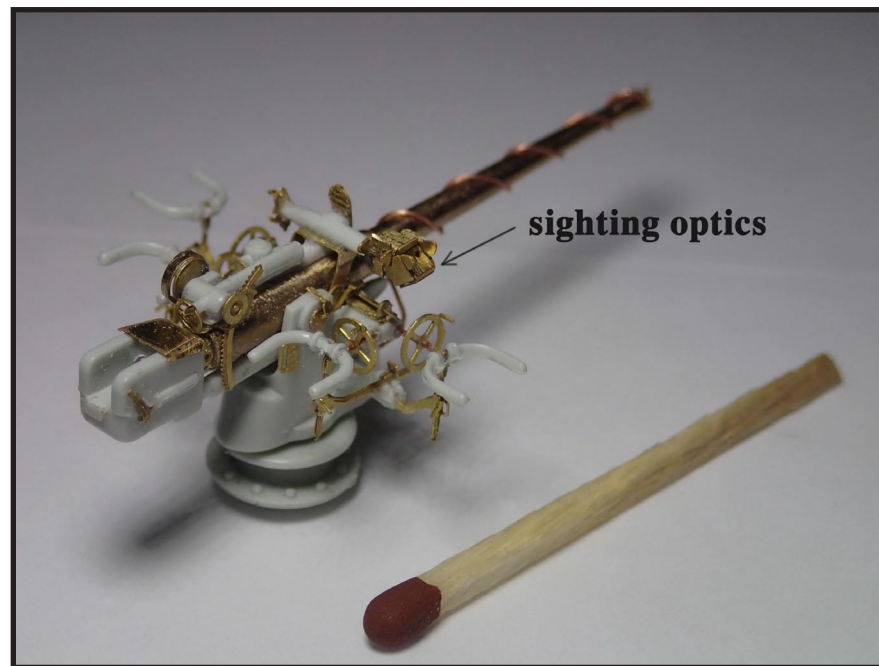

Instructions Photo Etched Deck for Revell type: VIIC 1/72

Reinforcement of the deck

Deck A

Deck B

Deck C

Deck D

Hull

Torpedo hatches (Front)

Torpedo hatches (Rear)

Tower - periscope body

Plastic parts
REVELL

Tower

Tower

Tower

Deck Gun 88 mm

Deck Gun 88 mm

Deck Gun 88 mm

Gun 20 mm