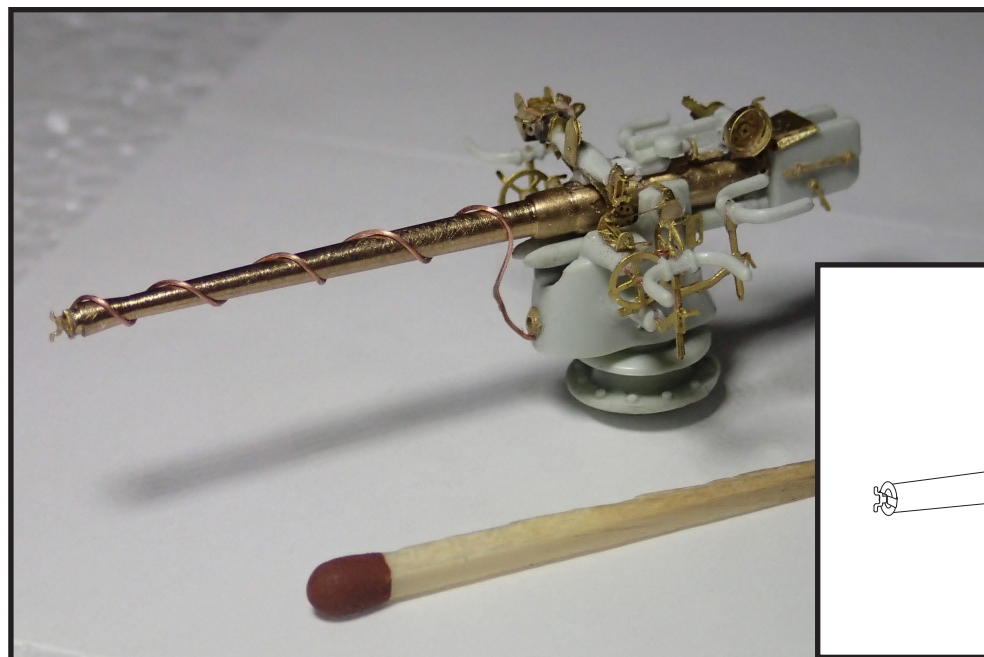

Instructions Photo Etched Deck for Revell type: VIIC 1/72

Reinforcement of the deck

Deck A

Deck B

Deck C

Deck D

Hull

Torpedo hatches (Front)

Torpedo hatches (Rear)

Tower - periscope body

Plastic parts
REVELL

Tower

Tower

Tower

Deck Gun 88 mm

Deck Gun 88 mm

Deck Gun 88 mm

Gun 20 mm