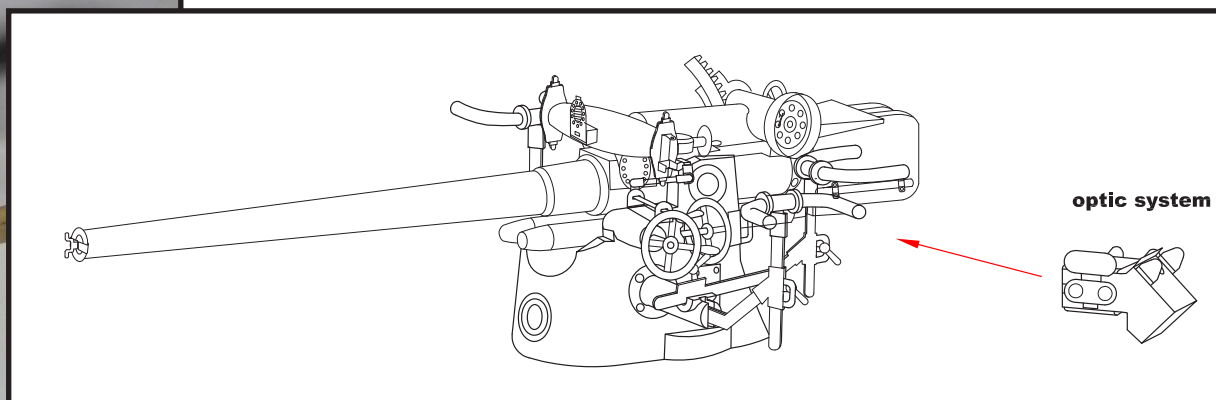

Deck Gun 88 mm