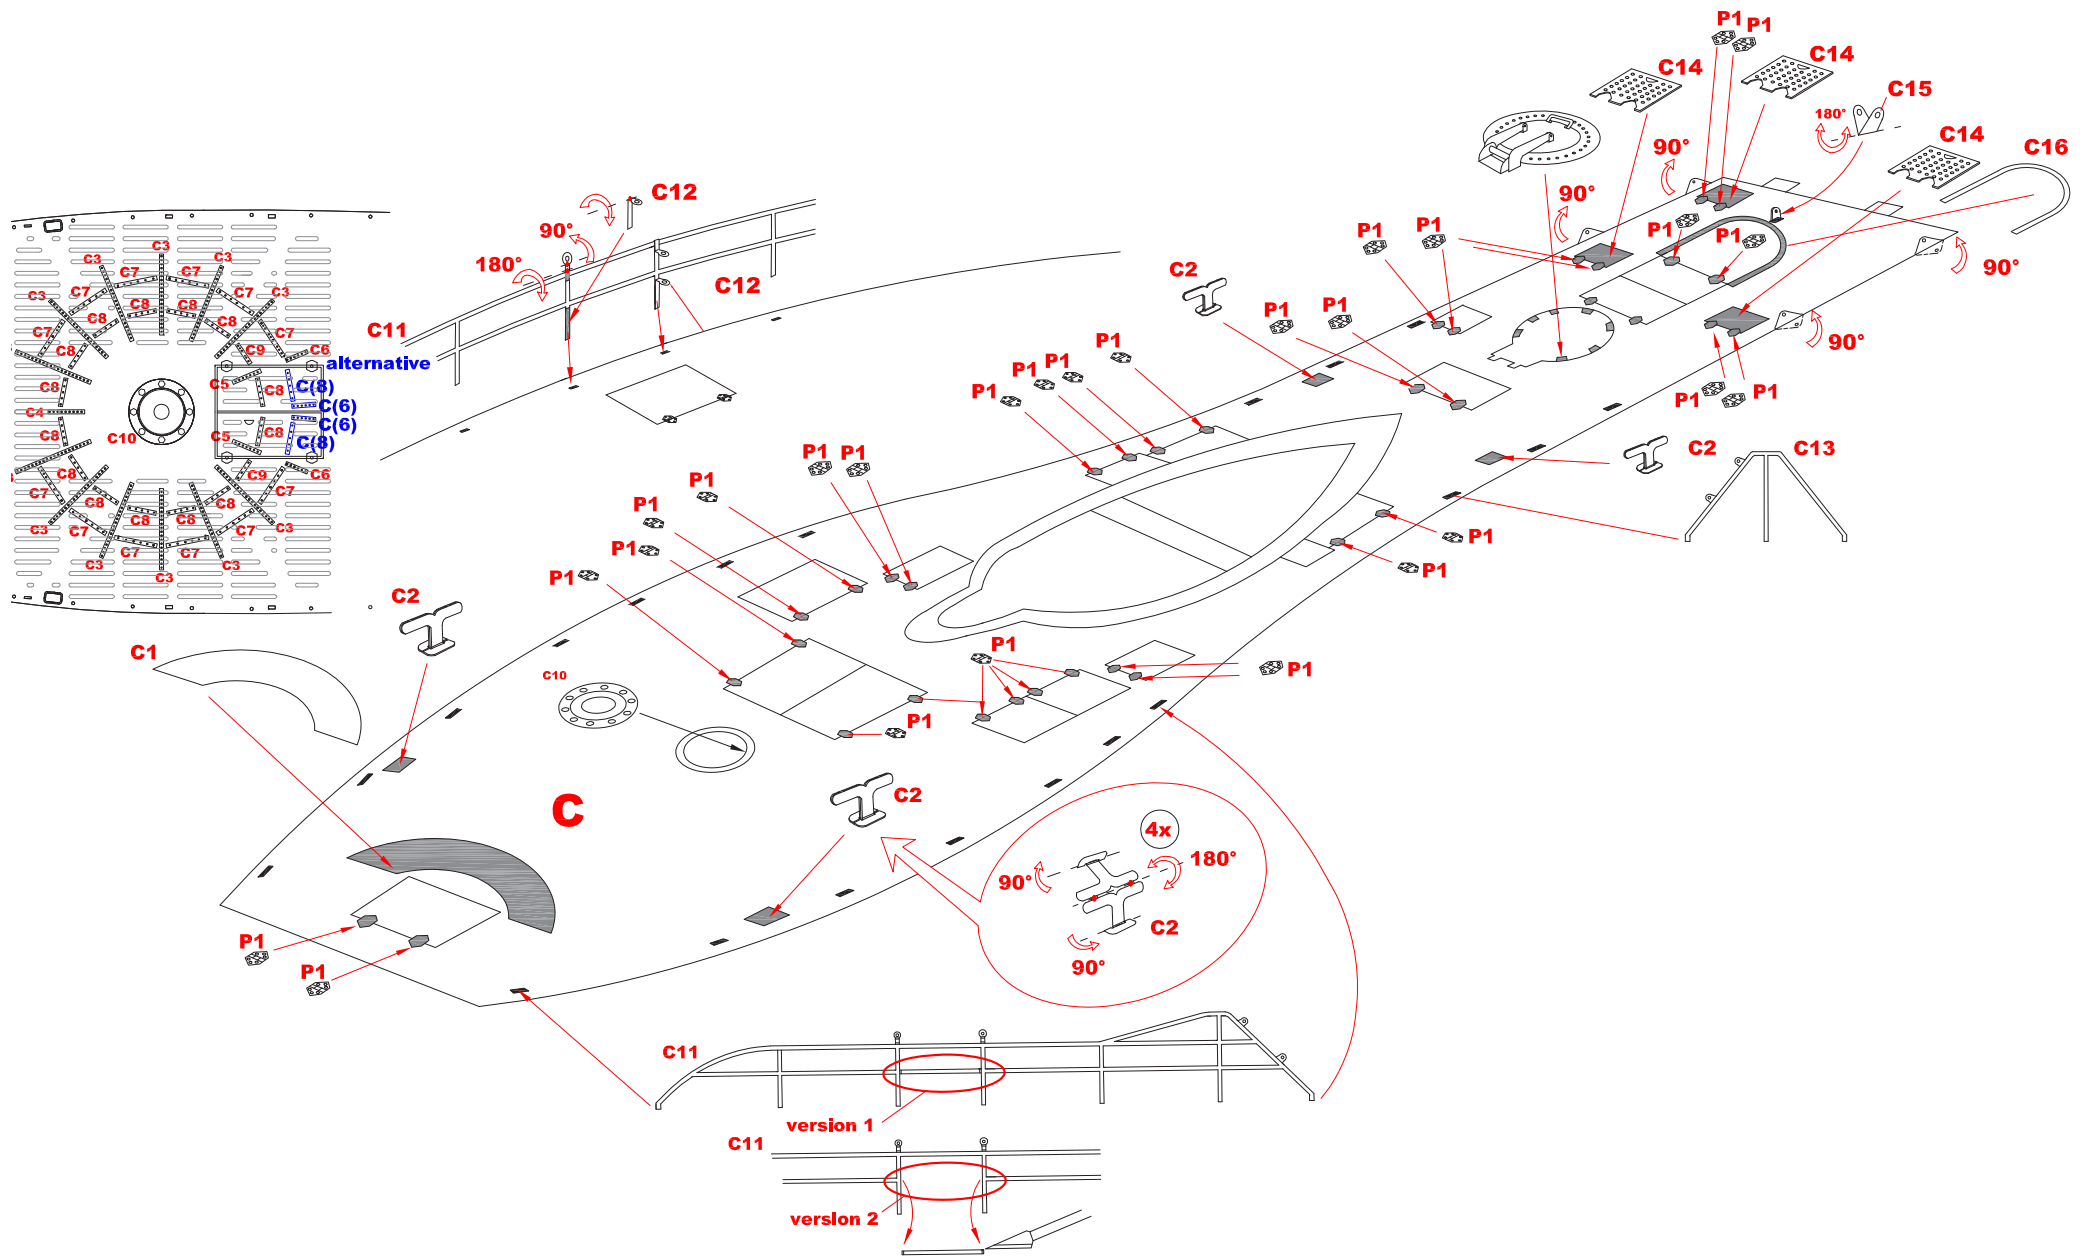

Instructions Photo Etched Deck for Revell type: VIIC 1/72

Reinforcement of the deck

Deck A

Deck B

Deck C

Deck D

Hull

Torpedo hatches (Front)

Torpedo hatches (Rear)

Tower - periscope body

Plastic parts
REVELL

Tower

Tower

Tower

Deck Gun 88 mm

Deck Gun 88 mm

Deck Gun 88 mm

Gun 20 mm