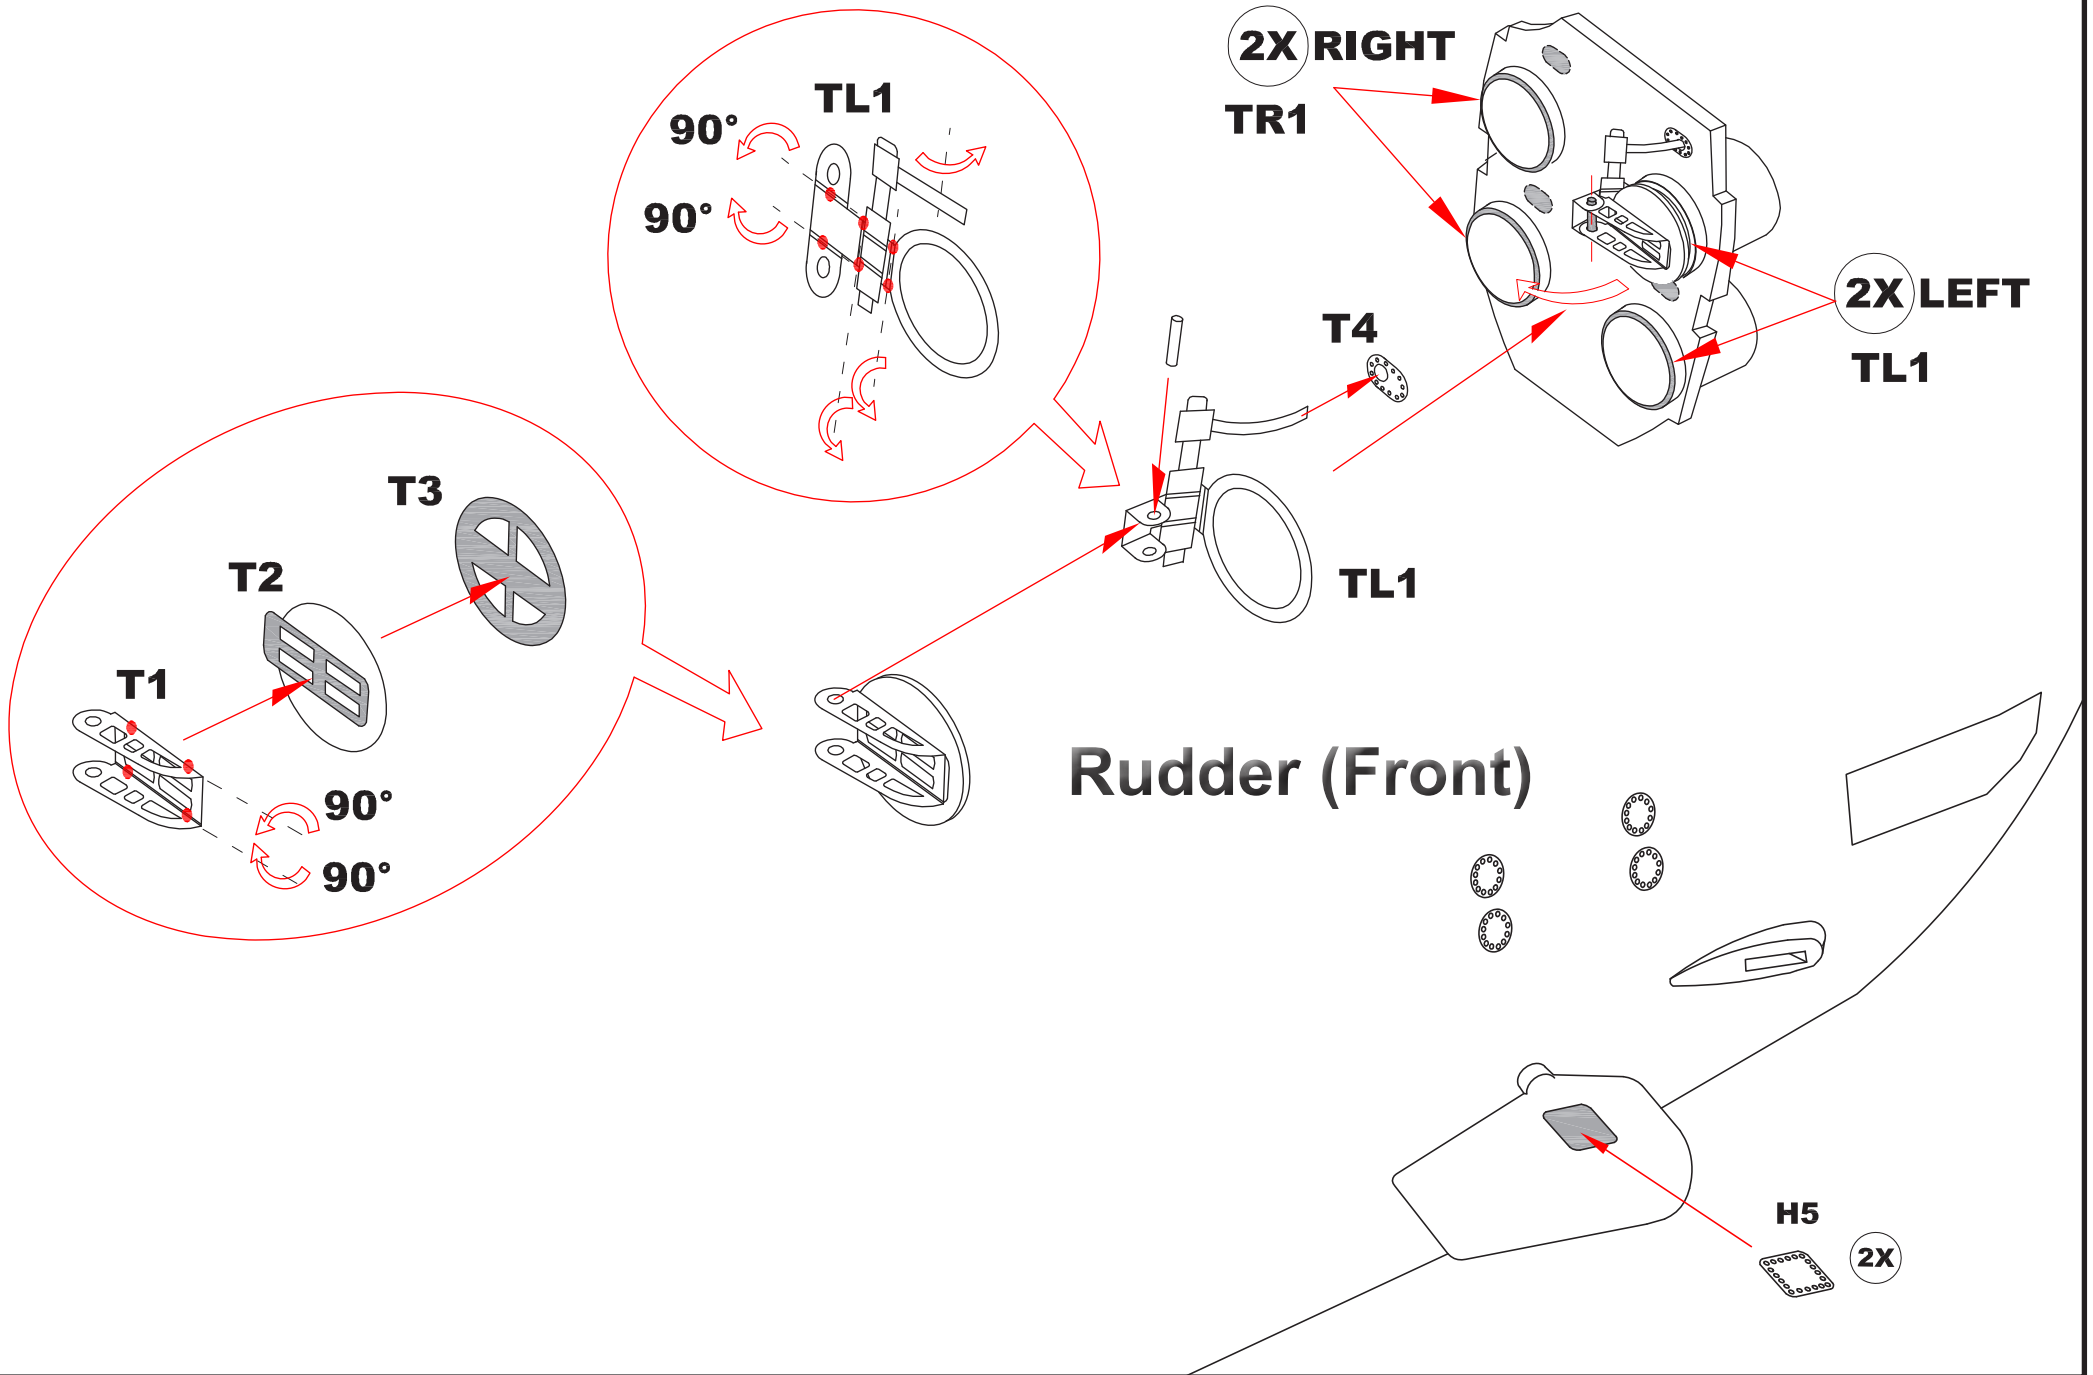

Instructions Photo Etched Deck for Revell type: VIIC 1/72

Reinforcement of the deck

Deck A

Deck B

Deck C

Deck D

Hull

Torpedo hatches (Front)

Torpedo hatches (Rear)

Tower - periscope body

Plastic parts
REVELL

Tower

Tower

Tower

Deck Gun 88 mm

Deck Gun 88 mm

Deck Gun 88 mm

Gun 20 mm