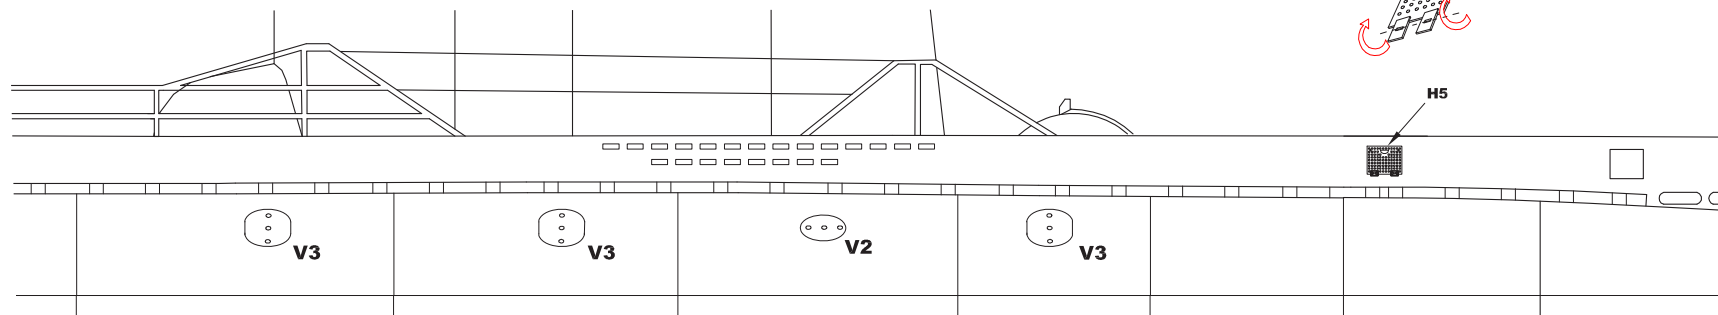

Instructions Photo Etched Deck for Revell type: VIIC 1/72

Reinforcement of the deck

Deck A

Deck B

Deck C

Deck D

Hull

Torpedo hatches (Front)

Torpedo hatches (Rear)

Tower - periscope body

Plastic parts
REVELL

Tower

Tower

Tower

Deck Gun 88 mm

Deck Gun 88 mm

Deck Gun 88 mm

Gun 20 mm