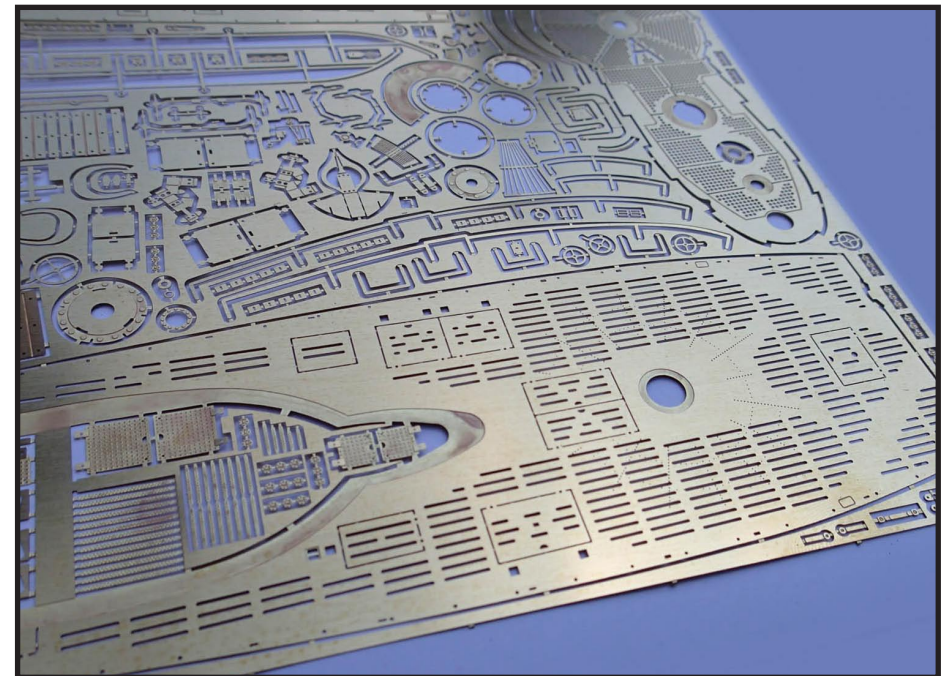

Instructions Photo Etched Deck for Revell type: VIIC 1/72

Reinforcement of the deck

Deck A

Deck B

Deck C

Deck D

Hull

Torpedo hatches (Front)

Torpedo hatches (Rear)

Tower - periscope body

Plastic parts
REVELL

Tower

Tower

Tower

Deck Gun 88 mm

Deck Gun 88 mm

Deck Gun 88 mm

Gun 20 mm