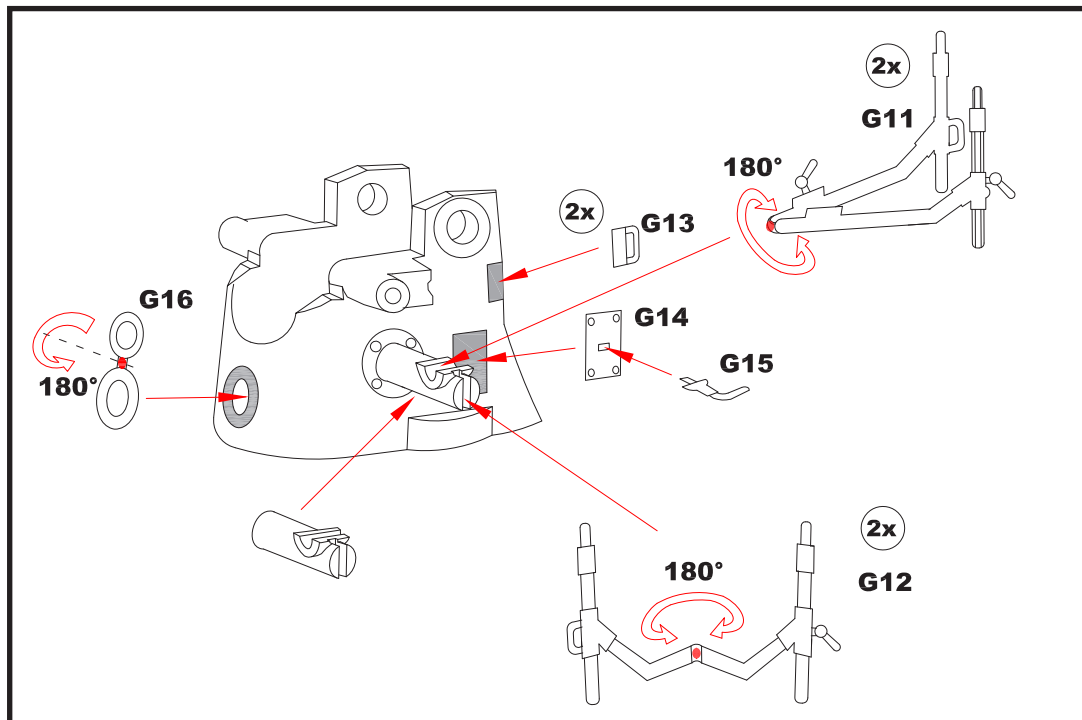

Instructions Photo Etched Deck for Revell type: VIIC 1/72

Reinforcement of the deck

Deck A

Deck B

Deck C

Deck D

Hull

Torpedo hatches (Front)

Torpedo hatches (Rear)

Tower - periscope body

Plastic parts
REVELL

Tower

Tower

Tower

Deck Gun 88 mm

Deck Gun 88 mm

Deck Gun 88 mm

Gun 20 mm