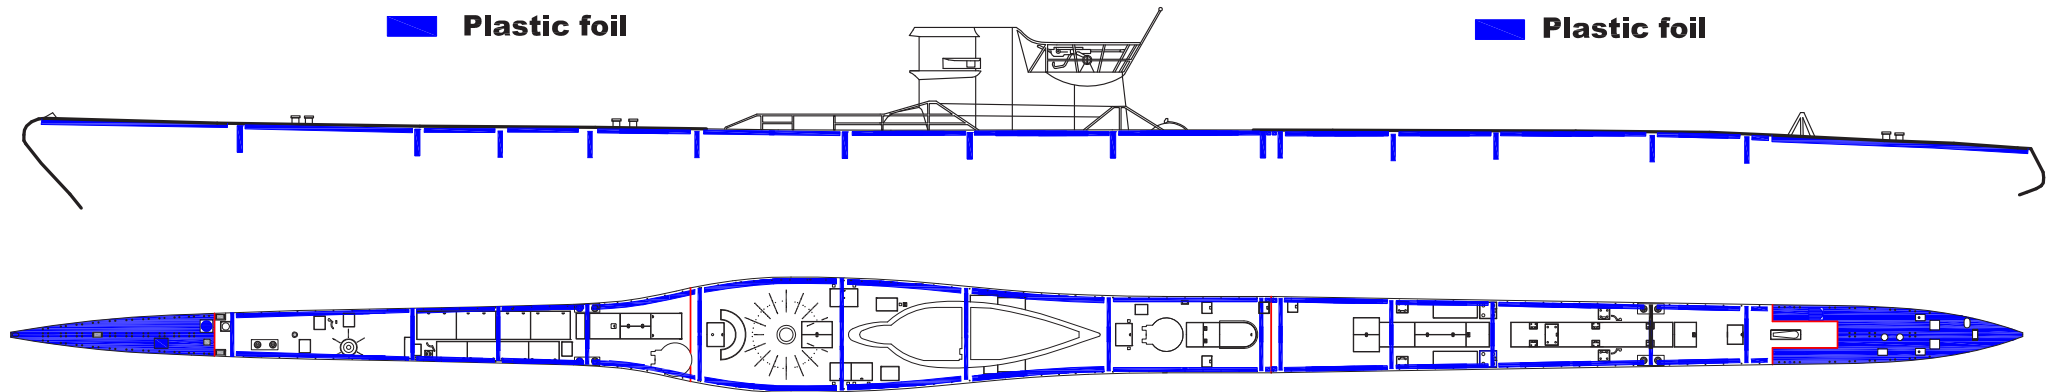

Instructions Photo Etched Deck for Revell type: VIIC 1/72

Reinforcement of the deck

Deck A

Deck B

Deck C

Deck D

Hull

Torpedo hatches (Front)

Torpedo hatches (Rear)

Tower - periscope body

Plastic parts
REVELL

Tower

Tower

Tower

Deck Gun 88 mm

Deck Gun 88 mm

Deck Gun 88 mm

Gun 20 mm