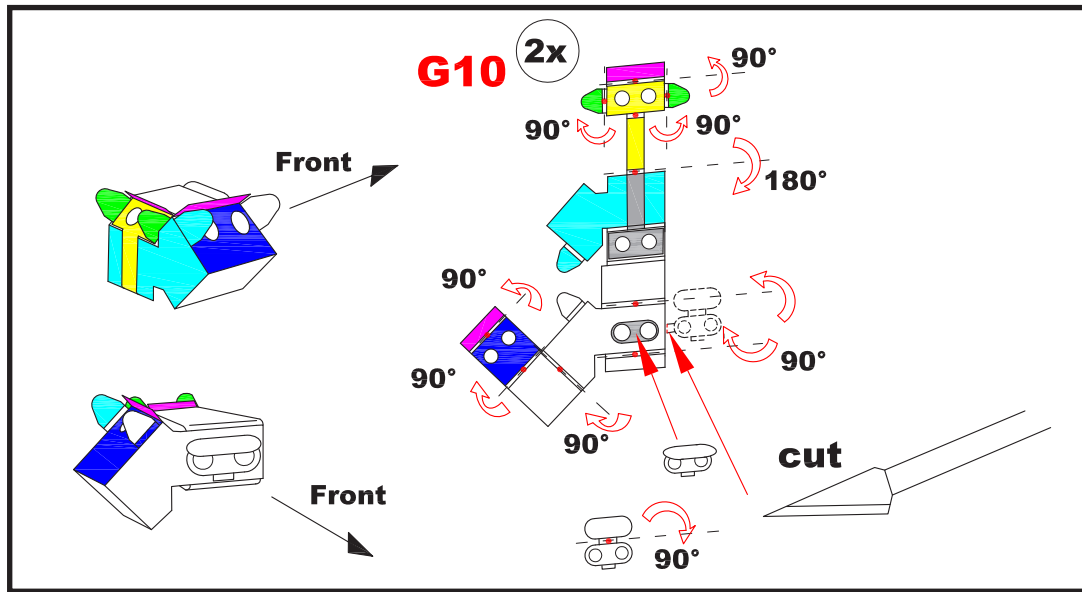

Instructions Photo Etched Deck for Revell type: VIIC 1/72

Reinforcement of the deck

Deck A

Deck B

Deck C

Deck D

Hull

Torpedo hatches (Front)

Torpedo hatches (Rear)

Tower - periscope body

Plastic parts
REVELL

Tower

Tower

Tower

Deck Gun 88 mm

Deck Gun 88 mm

Deck Gun 88 mm

Gun 20 mm