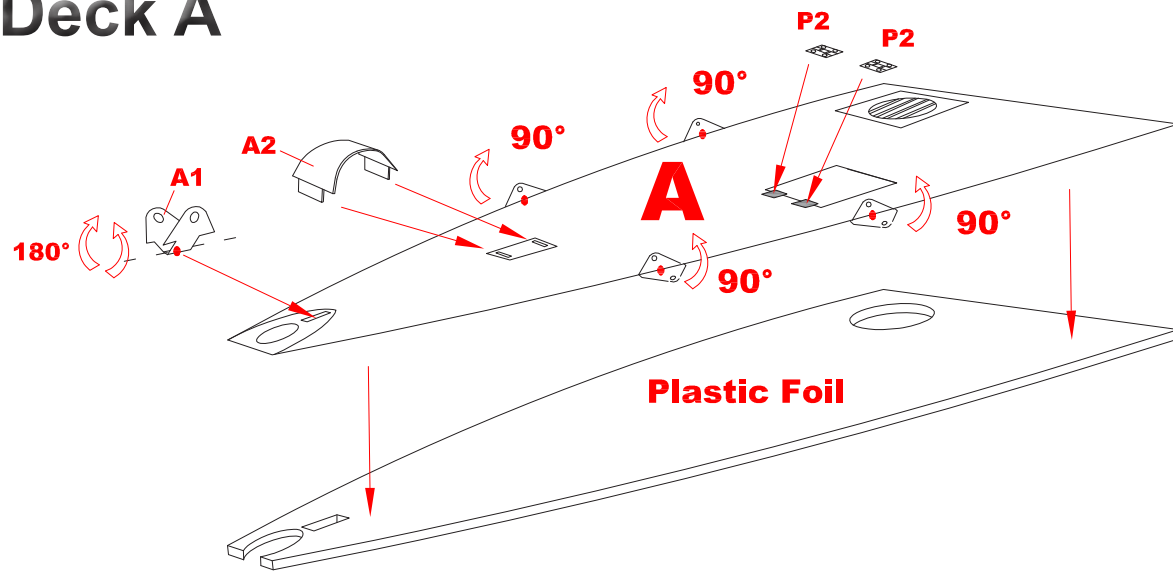

Instructions Photo Etched Deck for Revell type: VIIC 1/72

Reinforcement of the deck

Deck A

Deck B

Deck C

Deck D

Hull

Torpedo hatches (Front)

Torpedo hatches (Rear)

Tower - periscope body

Plastic parts
REVELL

Tower

Tower

Tower

Deck Gun 88 mm

Deck Gun 88 mm

Deck Gun 88 mm

Gun 20 mm