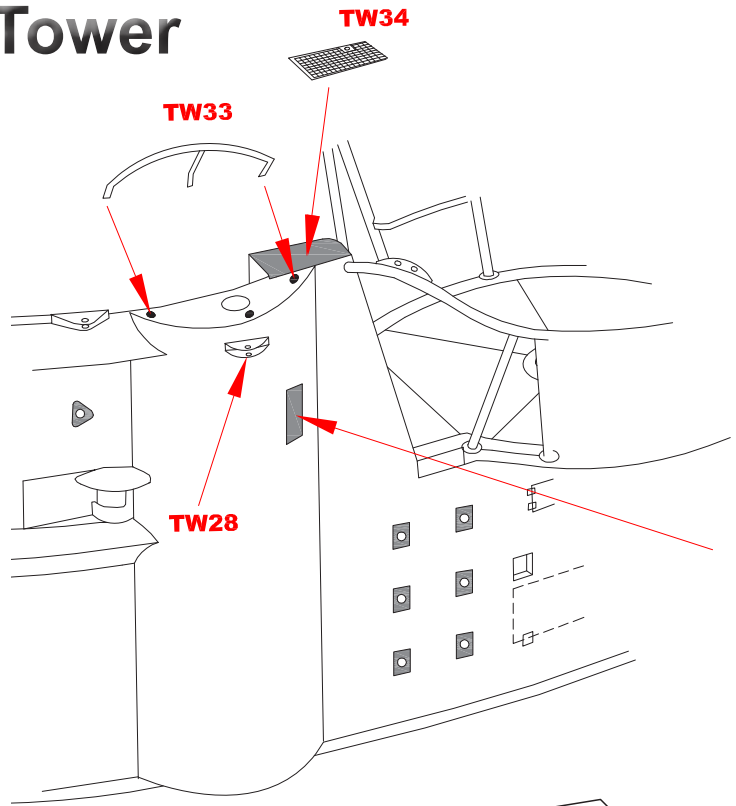

Instructions Photo Etched Deck for Revell type: VIIC 1/72

Reinforcement of the deck

Deck A

Deck B

Deck C

Deck D

Hull

Torpedo hatches (Front)

Torpedo hatches (Rear)

Tower - periscope body

Plastic parts
REVELL

Tower

Tower

Tower

Deck Gun 88 mm

Deck Gun 88 mm

Deck Gun 88 mm

Gun 20 mm