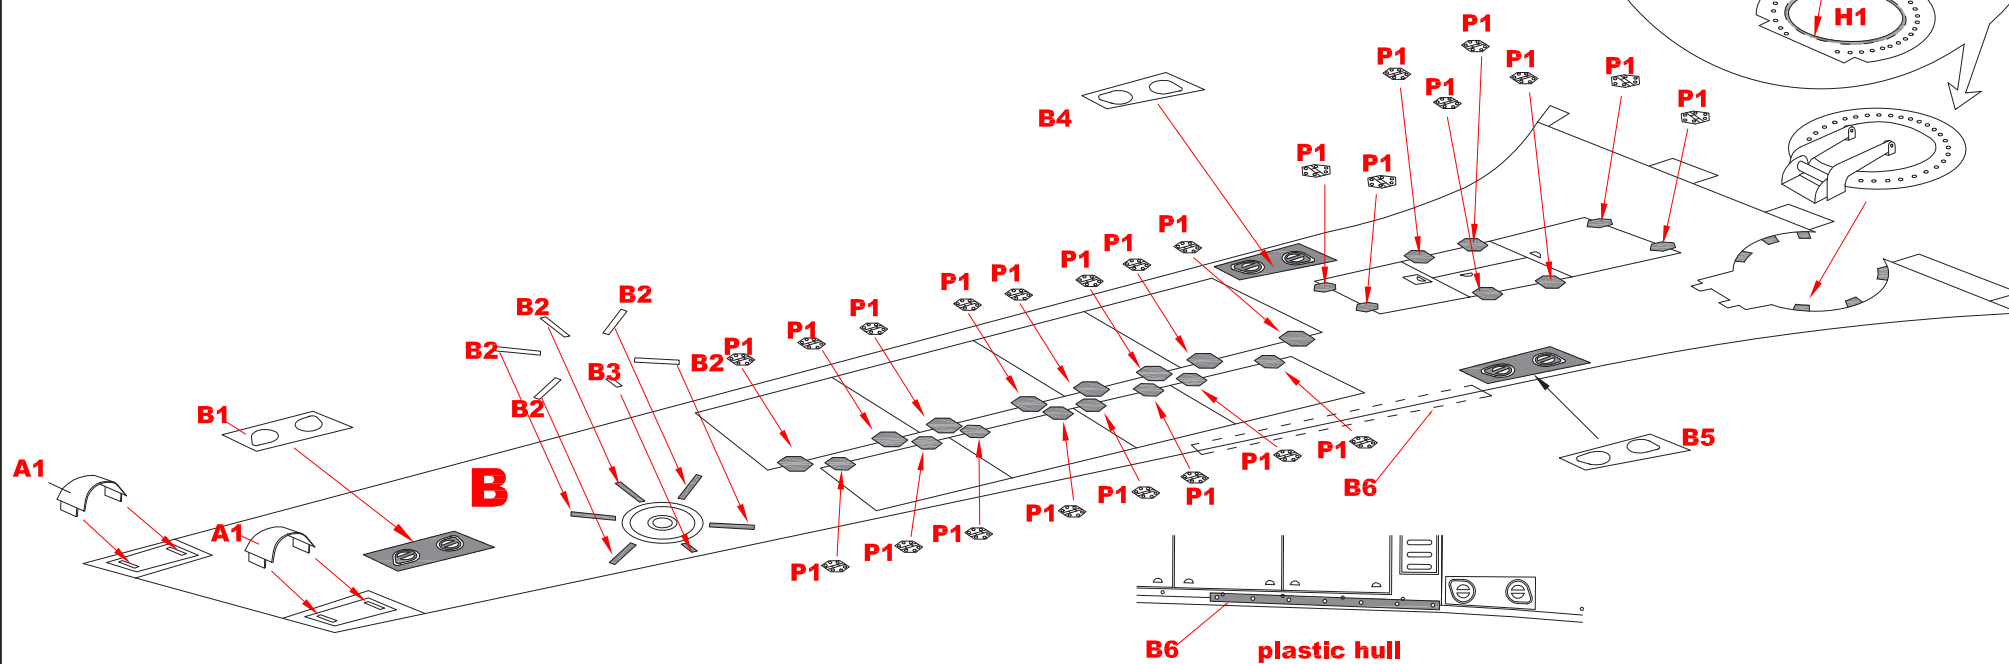

Instructions Photo Etched Deck for Revell type: VIIC 1/72

Reinforcement of the deck

Deck A

Deck B

Deck C

Deck D

Hull

Torpedo hatches (Front)

Torpedo hatches (Rear)

Tower - periscope body

Plastic parts
REVELL

Tower

Tower

Tower

Deck Gun 88 mm

Deck Gun 88 mm

Deck Gun 88 mm

Gun 20 mm