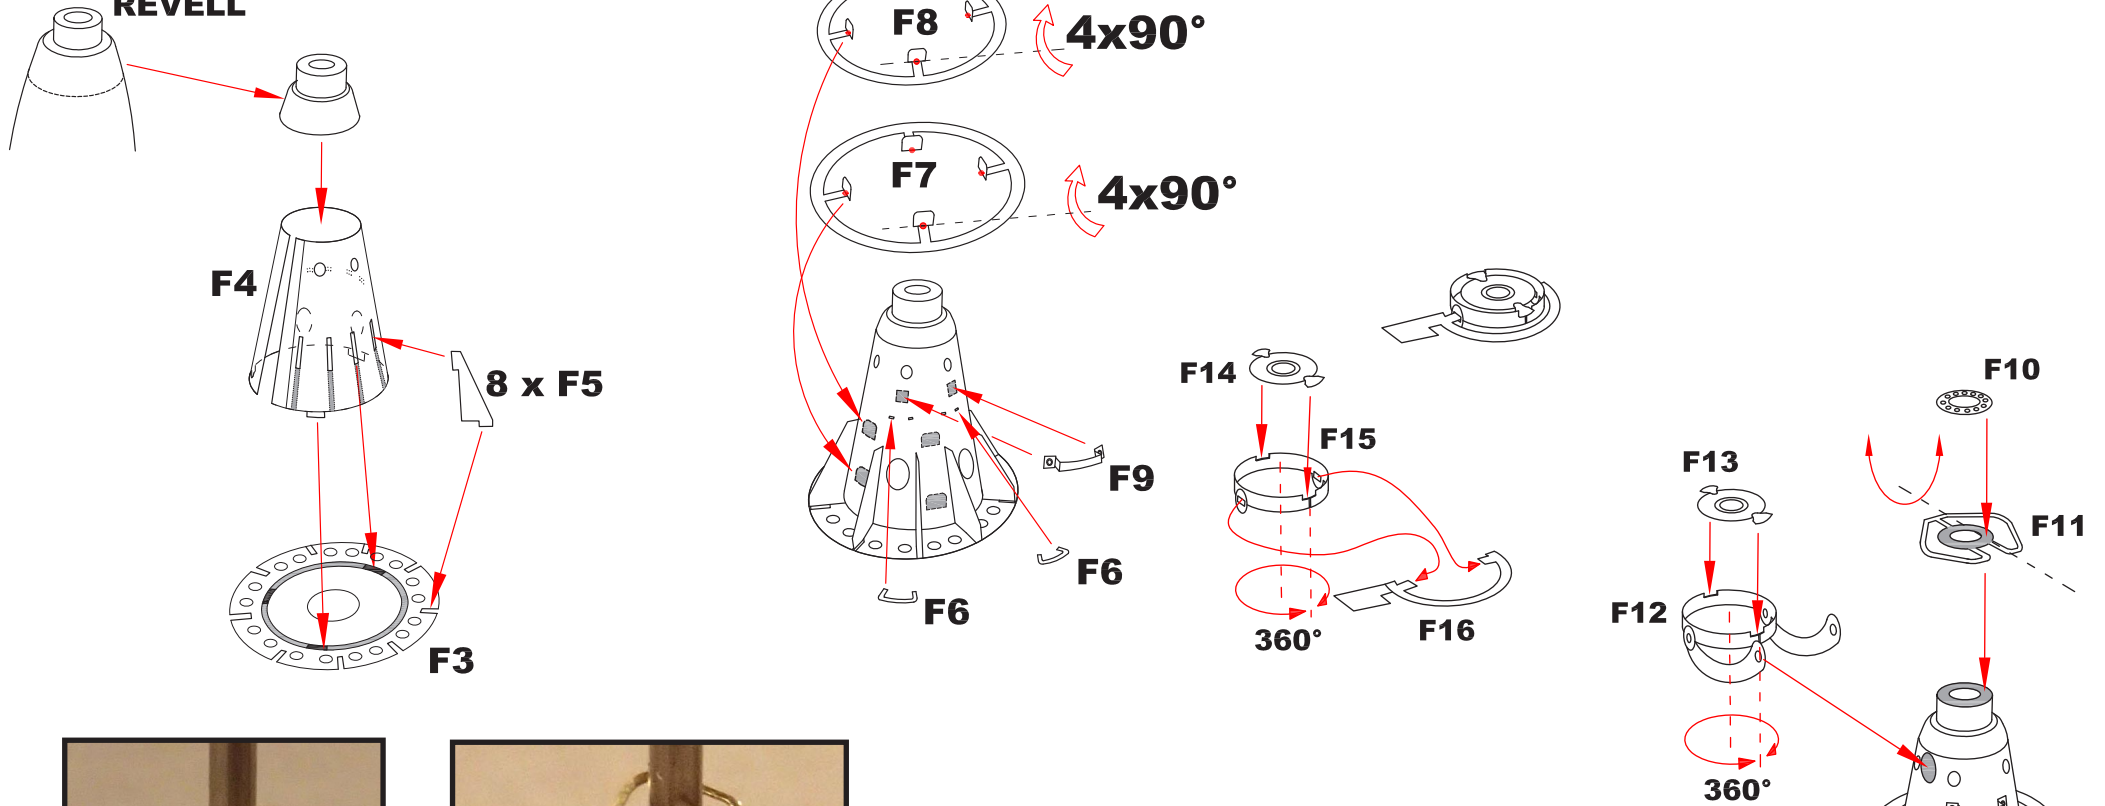

Instructions Photo Etched Deck for Revell type: VIIC 1/72

Reinforcement of the deck

Deck A

Deck B

Deck C

Deck D

Hull

Torpedo hatches (Front)

Torpedo hatches (Rear)

Tower - periscope body

Plastic parts
REVELL

Tower

Tower

Tower

Deck Gun 88 mm

Deck Gun 88 mm

Deck Gun 88 mm

Gun 20 mm