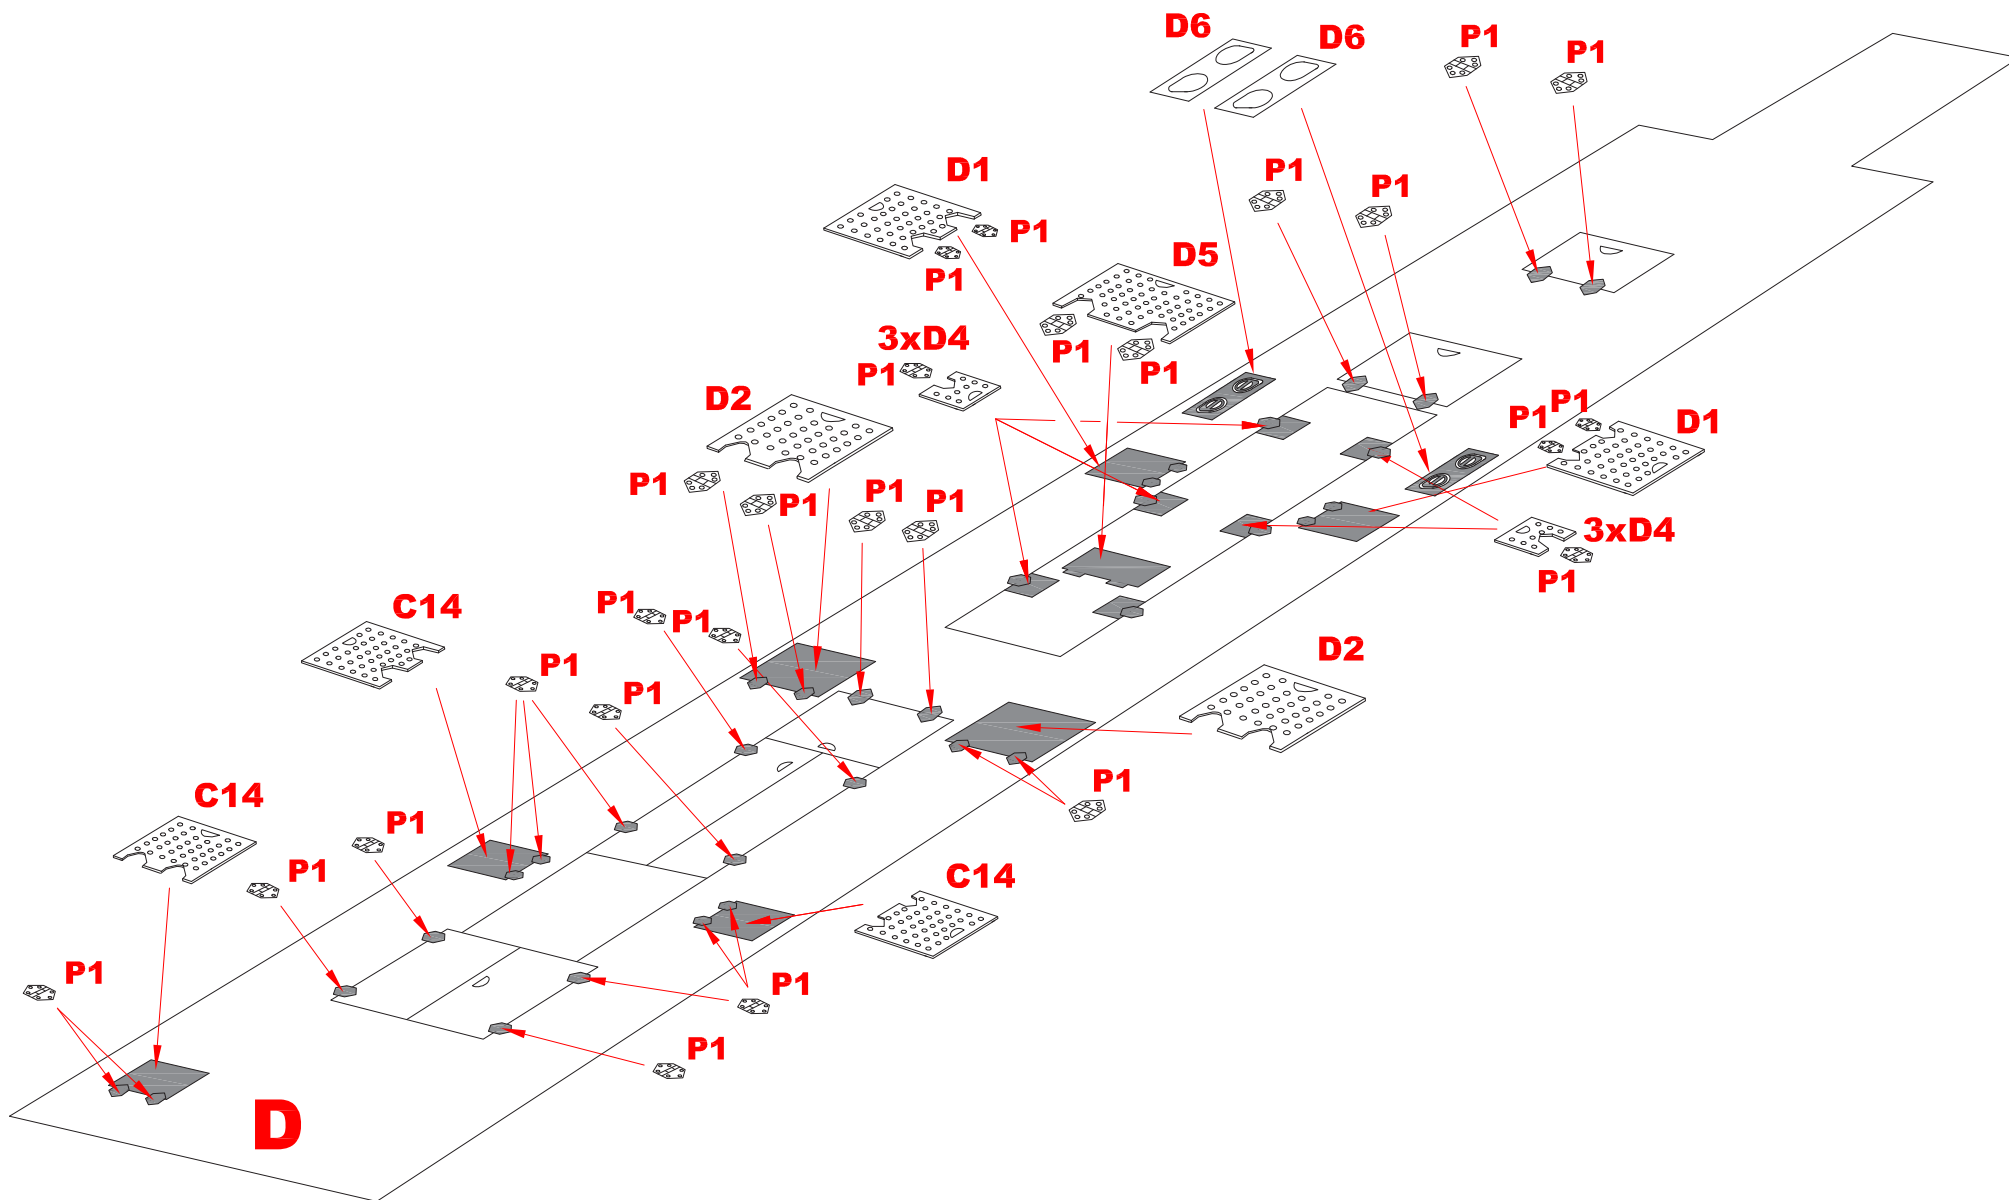

Instructions Photo Etched Deck for Revell type: VIIC 1/72

Reinforcement of the deck

Deck A

Deck B

Deck C

Deck D

Hull

Torpedo hatches (Front)

Torpedo hatches (Rear)

Tower - periscope body

Plastic parts
REVELL

Tower

Tower

Tower

Deck Gun 88 mm

Deck Gun 88 mm

Deck Gun 88 mm

Gun 20 mm