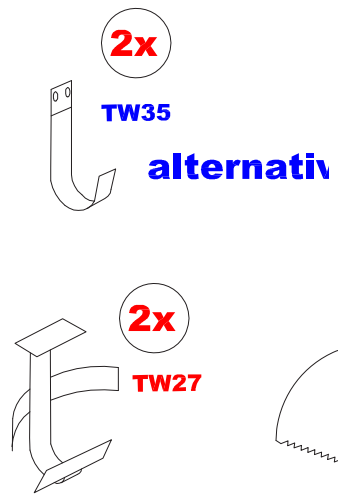

Instructions Photo Etched Deck for Revell type: VIIC 1/72

Reinforcement of the deck

Deck A

Deck B

Deck C

Deck D

Hull

Torpedo hatches (Front)

Torpedo hatches (Rear)

Tower - periscope body

Plastic parts
REVELL

Tower

Tower

Tower

Deck Gun 88 mm

Deck Gun 88 mm

Deck Gun 88 mm

Gun 20 mm