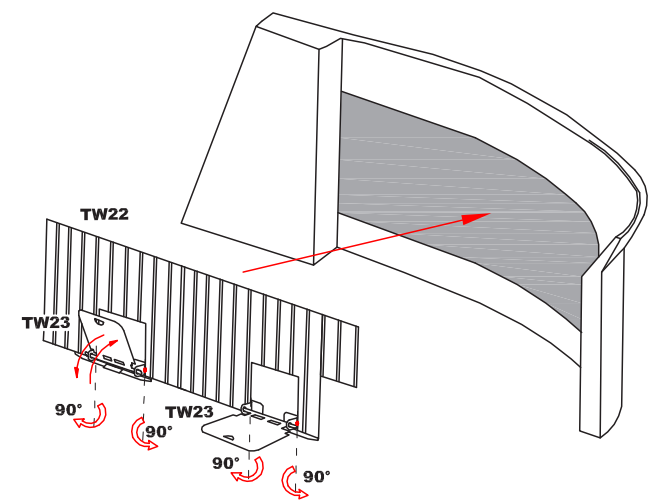

Instructions Photo Etched Deck for Revell type: VIIC 1/72

Reinforcement of the deck

Deck A

Deck B

Deck C

Deck D

Hull

Torpedo hatches (Front)

Torpedo hatches (Rear)

Tower - periscope body

Plastic parts
REVELL

Tower

Tower

Tower

Deck Gun 88 mm

Deck Gun 88 mm

Deck Gun 88 mm

Gun 20 mm