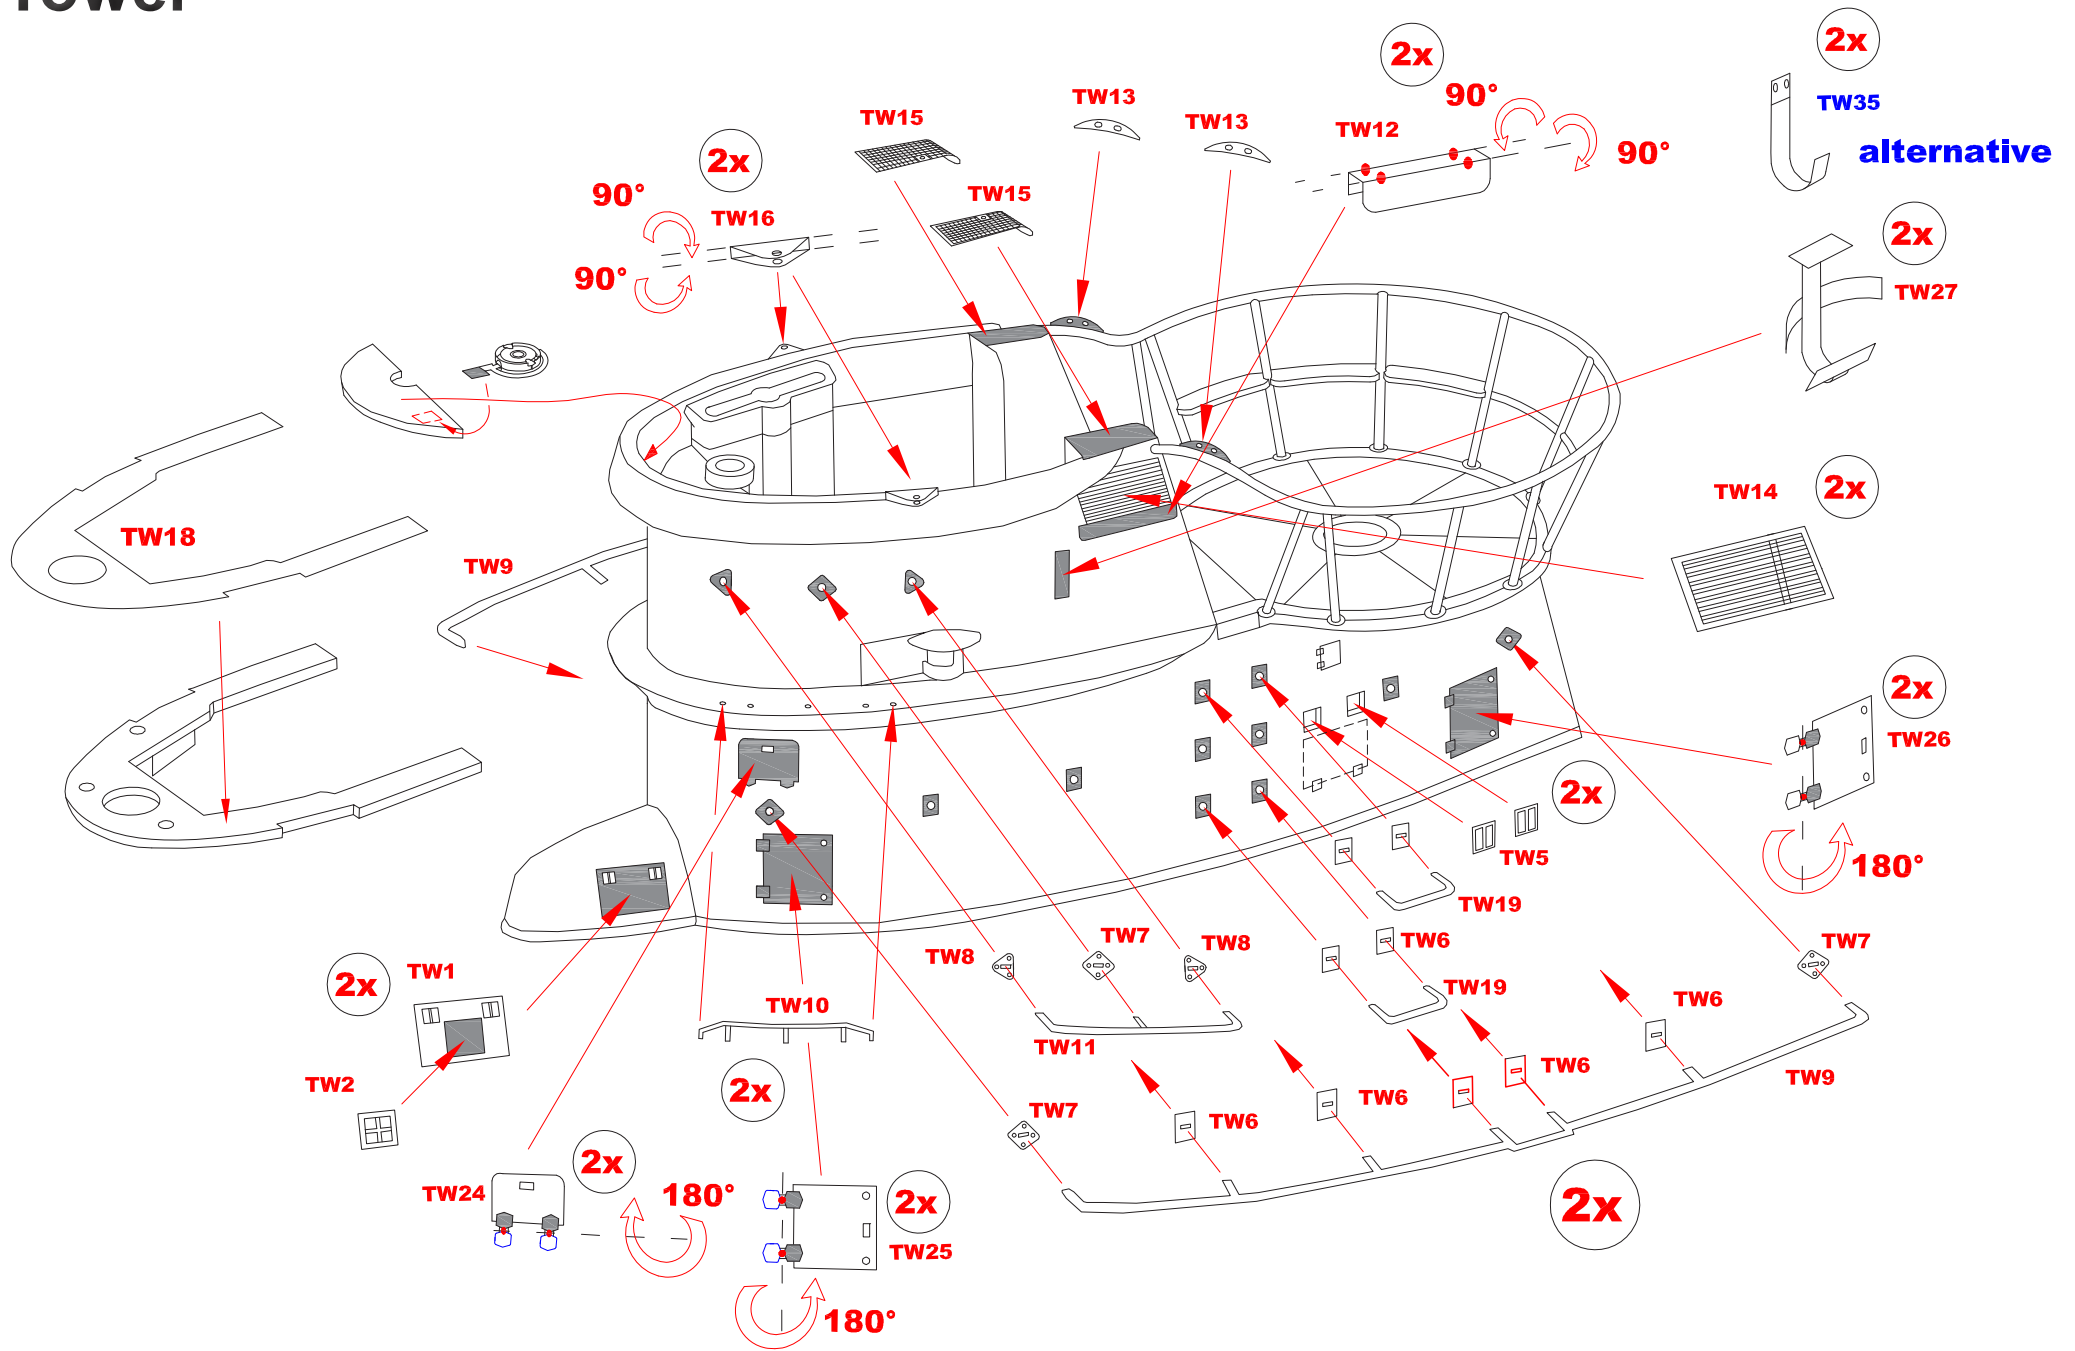

Instructions Photo Etched Deck for Revell type: VIIC 1/72

Reinforcement of the deck

Deck A

Deck B

Deck C

Deck D

Hull

Torpedo hatches (Front)

Torpedo hatches (Rear)

Tower - periscope body

Plastic parts
REVELL

Tower

Tower

Tower

Deck Gun 88 mm

Deck Gun 88 mm

Deck Gun 88 mm

Gun 20 mm