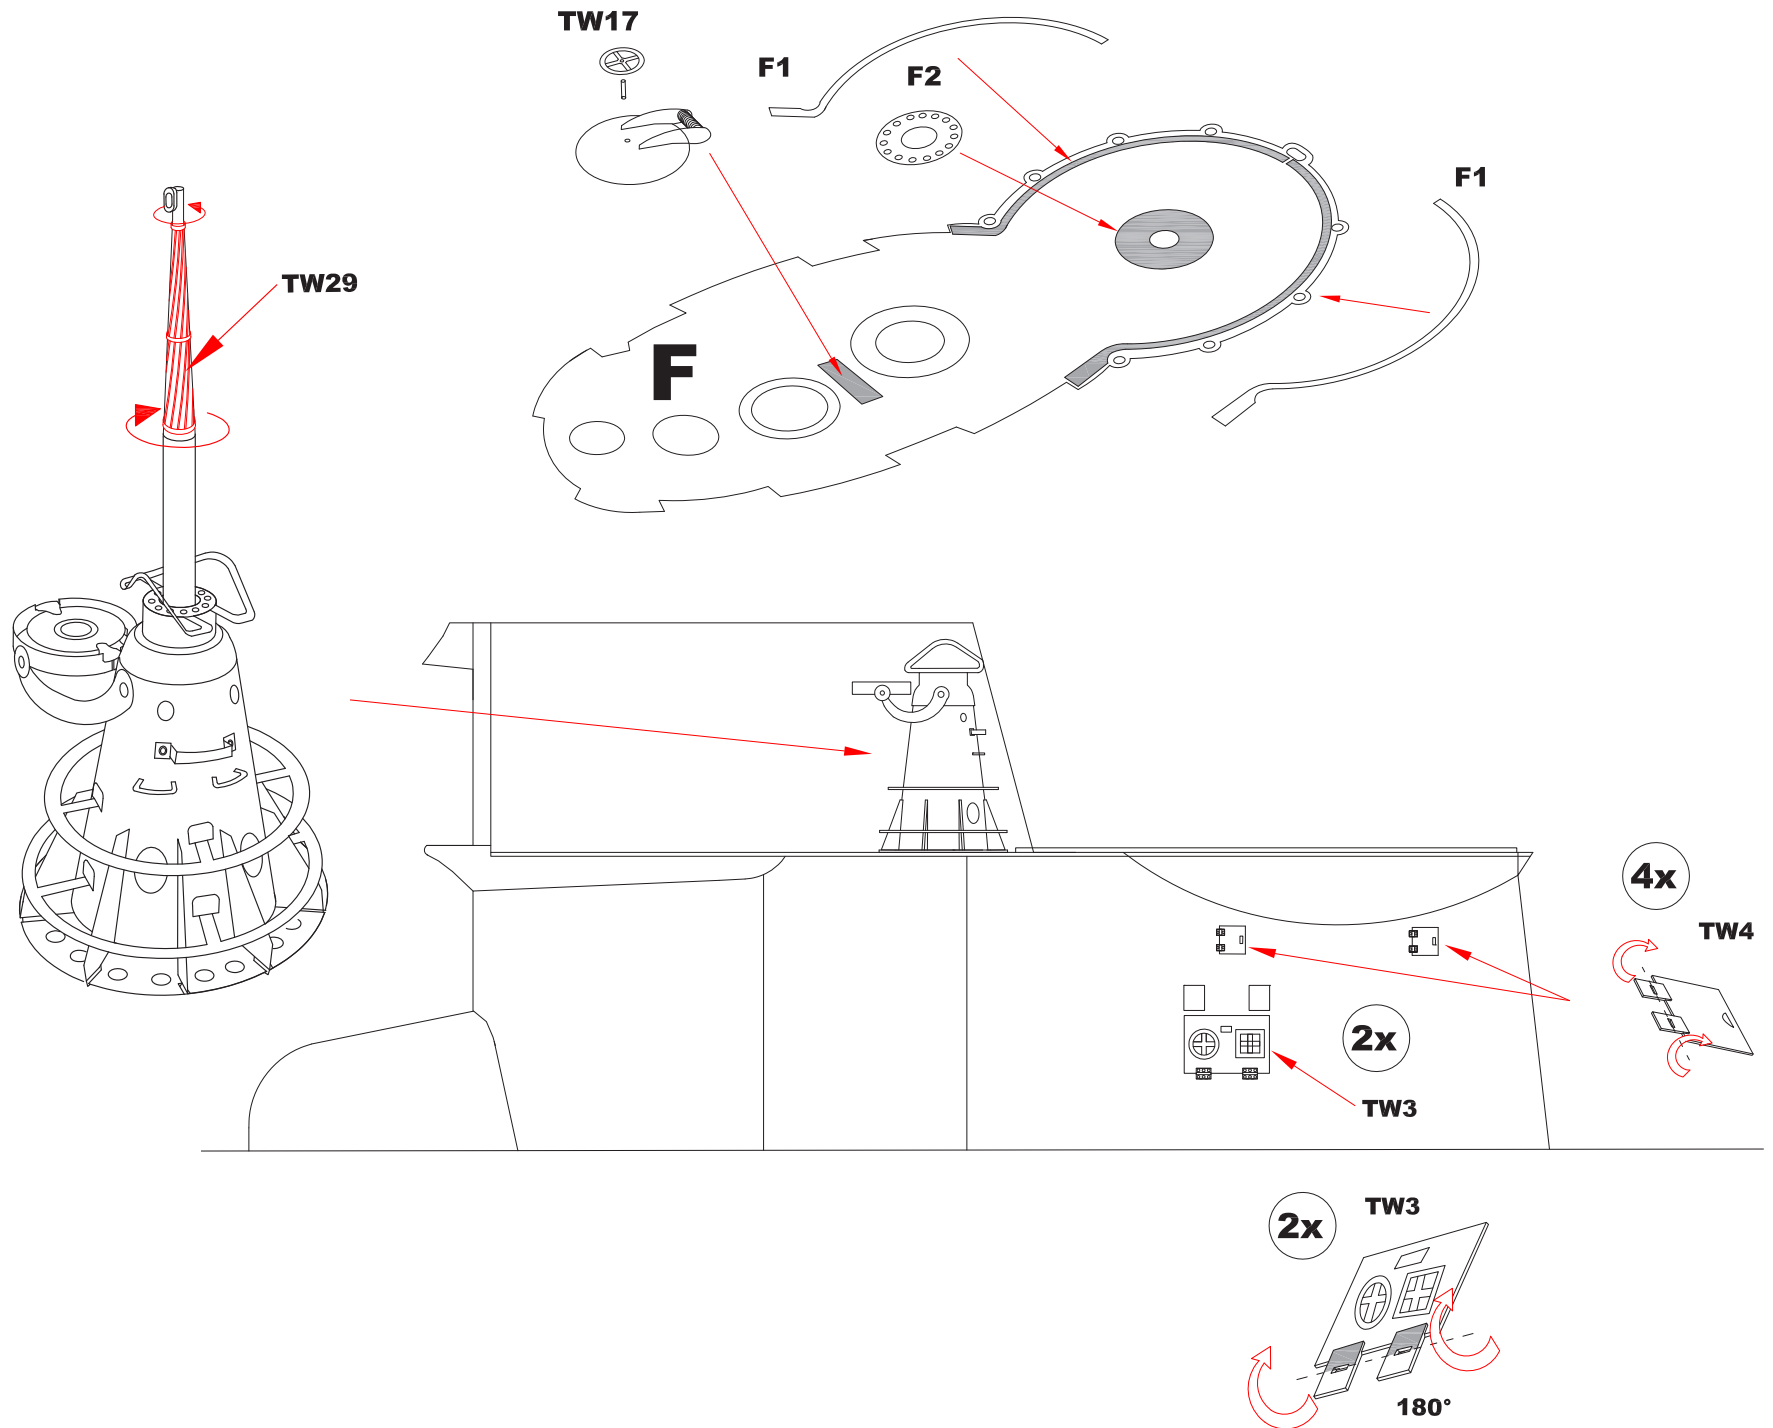

Instructions Photo Etched Deck for Revell type: VIIC 1/72

Reinforcement of the deck

Deck A

Deck B

Deck C

Deck D

Hull

Torpedo hatches (Front)

Torpedo hatches (Rear)

Tower - periscope body

Plastic parts
REVELL

Tower

Tower

Tower

Deck Gun 88 mm

Deck Gun 88 mm

Deck Gun 88 mm

Gun 20 mm