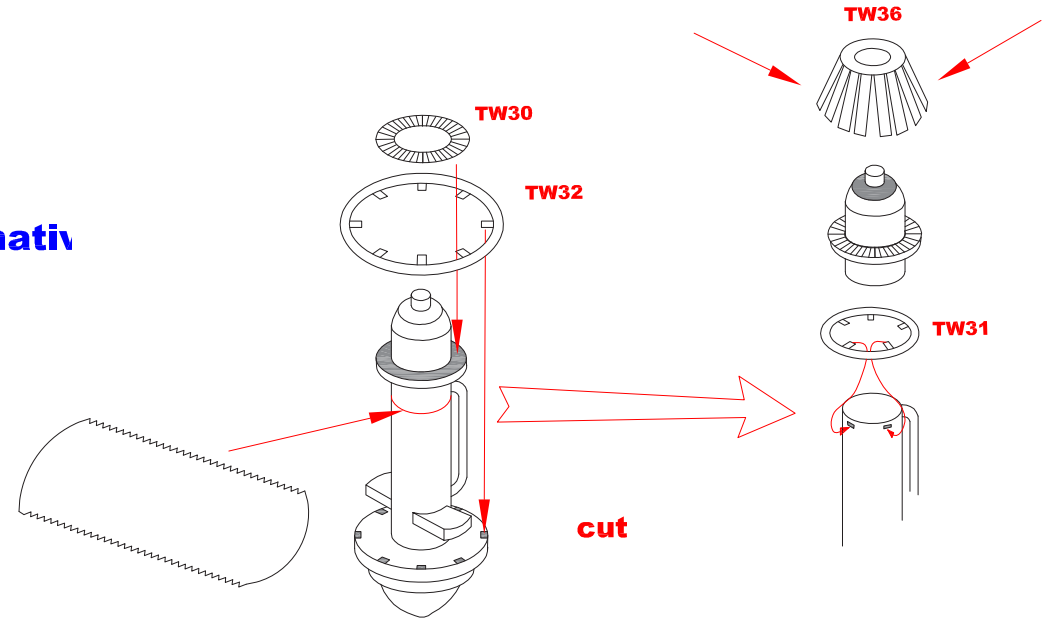

Instructions Photo Etched Deck for Revell type: VIIC 1/72

Reinforcement of the deck

Deck A

Deck B

Deck C

Deck D

Hull

Torpedo hatches (Front)

Torpedo hatches (Rear)

Tower - periscope body

Plastic parts
REVELL

Tower

Tower

Tower

Deck Gun 88 mm

Deck Gun 88 mm

Deck Gun 88 mm

Gun 20 mm