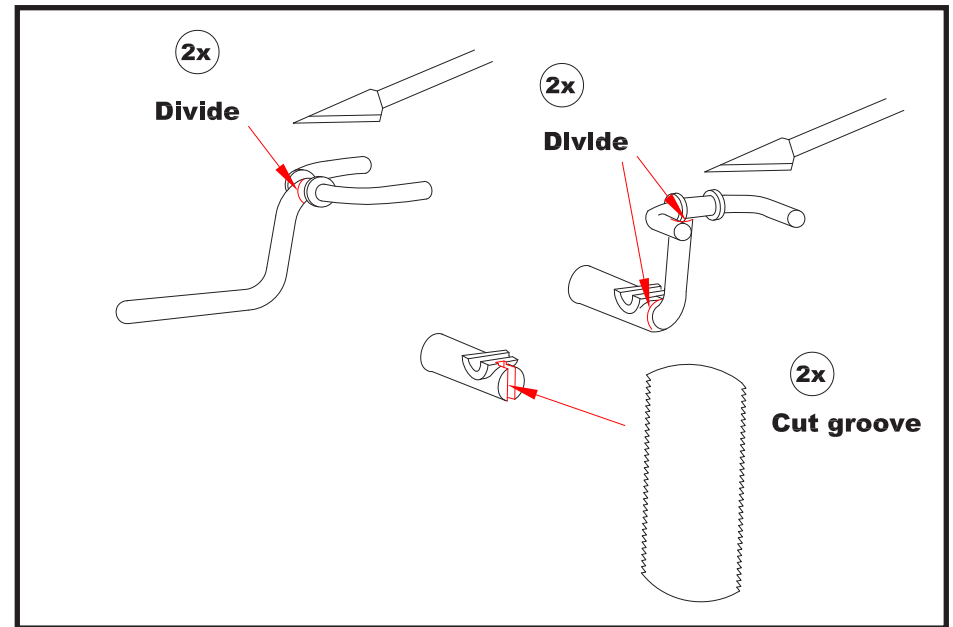

Instructions Photo Etched Deck for Revell type: VIIC 1/72

Reinforcement of the deck

Deck A

Deck B

Deck C

Deck D

Hull

Torpedo hatches (Front)

Torpedo hatches (Rear)

Tower - periscope body

Plastic parts
REVELL

Tower

Tower

Tower

Deck Gun 88 mm

Deck Gun 88 mm

Deck Gun 88 mm

Gun 20 mm