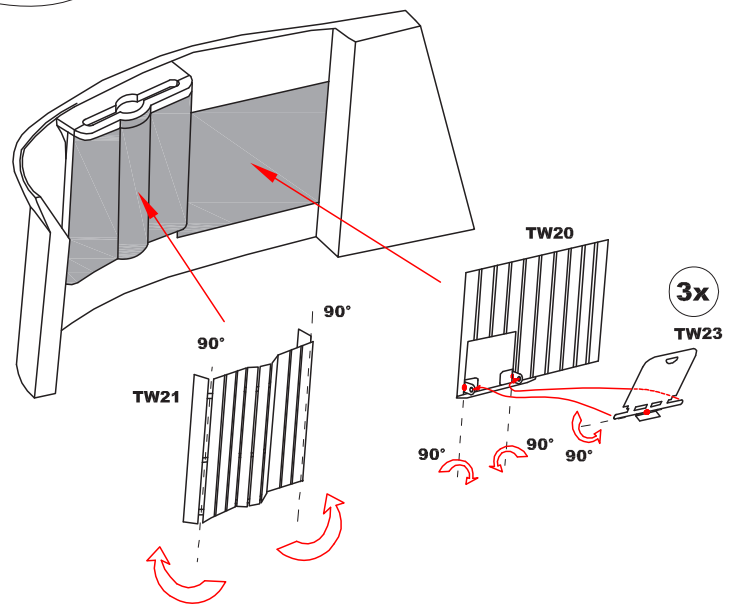

Instructions Photo Etched Deck for Revell type: VIIC 1/72

Reinforcement of the deck

Deck A

Deck B

Deck C

Deck D

Hull

Torpedo hatches (Front)

Torpedo hatches (Rear)

Tower - periscope body

Plastic parts
REVELL

Tower

Tower

Tower

Deck Gun 88 mm

Deck Gun 88 mm