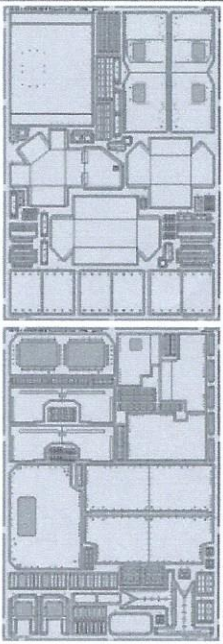

# M1070 HET CREW PROTECTION KIT

aduard

- ★ APPLY EXPRESS MASK AND PAINT BEFORE GLUING
- METRICAL ASSEMBLY
- SYMETRICAL MONTAZH
- ◀ REMOVE
- ◀ OSTRANIT
- ◀ GRIND
- ◀ OBRUSIT
- ◀ SPINA OTTOR
- ◀ BEND
- ◀ OKROUT
- ◀ CUTION
- ◀ VZLOM
- ◀ KAPROBIT

RMA 35237

ORIGINAL KIT PARTS  
PUVODNI DILY STAVEBNICE

PHOTO-ETCHED PARTS  
LEPTANE DILY

PARTS TO BE REMOVED  
DILYK OOSTRAMENI

FILL  
TMELIT

2 pcs.