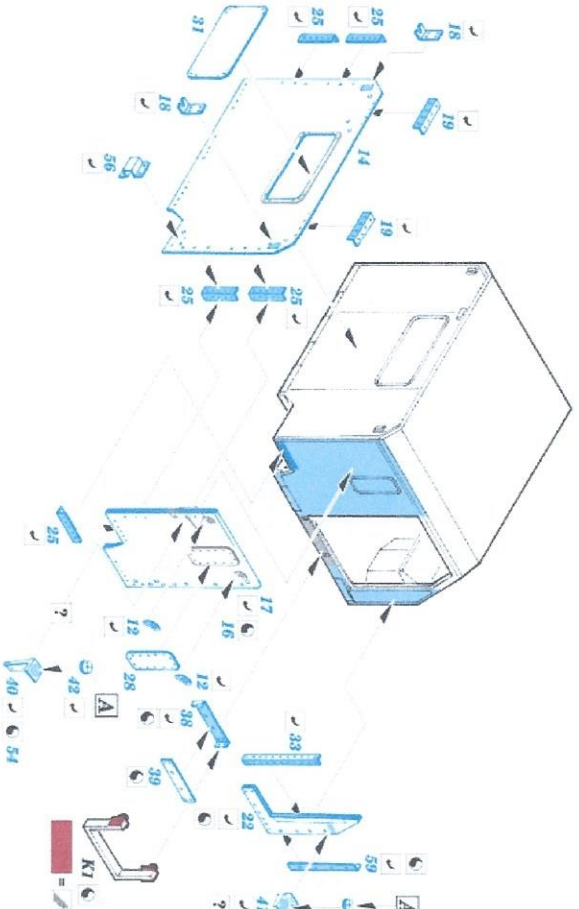

# M1070 HET CREW PROTECTION KIT

aduard

- ★ APPLY EXPRESS MASK AND PAINT BEFORE GLUING
- METRICAL ASSEMBLY
- SYMETRICAL MONTAZH
- ◀ REMOVE
- ◀ OSTRANIT
- ◀ GRIND
- ◀ OBRUSIT
- ◀ SPINA OTTOR
- ◀ BEND
- ◀ OKROUT
- ◀ CUTION
- ◀ VZLOM
- ◀ KAPROBIT

RMA 35237

ORIGINAL KIT PARTS  
PUVODNI DILY STAVEBNICE

PHOTO-ETCHED PARTS  
LEPTANE DILY

PARTS TO BE REMOVED  
DILYK OOSTRAMENI

FILL  
TMELIT

2 pcs.