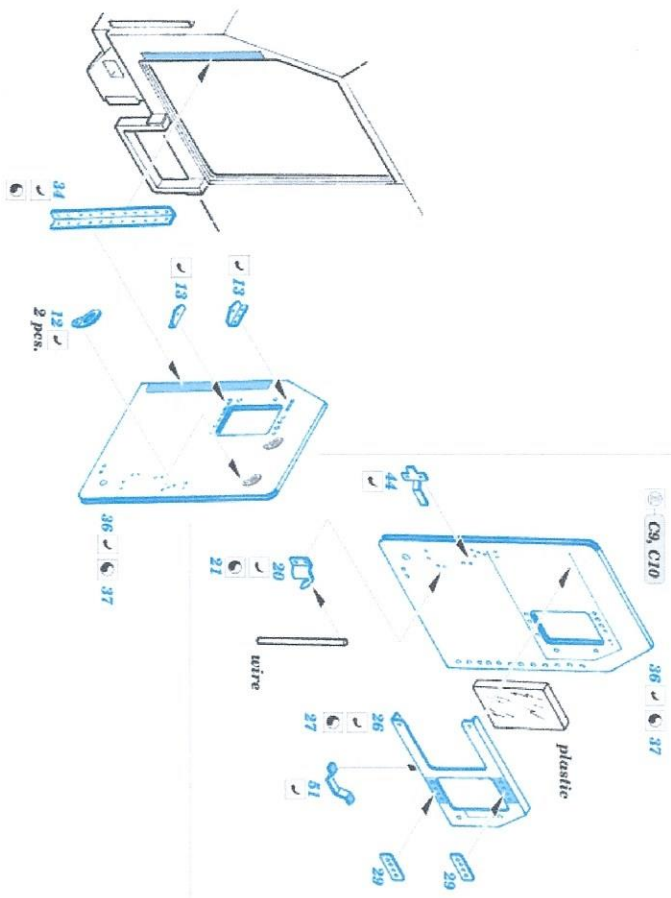

# M1070 HET CREW PROTECTION KIT

aduard

- ★ APPLY EXPRESS MASK AND PAINT BEFORE GLUING
- METRICAL ASSEMBLY
- SYMETRICAL MONTAZH
- ◀ REMOVE
- ◀ OSTRANIT
- ◀ GRIND
- ◀ OBRUSIT
- ◀ SPINA OTTOR
- ◀ BEND
- ◀ OKROUT
- ◀ CUTION
- ◀ VZLOM
- ◀ KAPROBIT

RMA 35237

ORIGINAL KIT PARTS  
PUVODNI DILY STAVEBNICE

PHOTO-ETCHED PARTS  
LEPTANE DILY

PARTS TO BE REMOVED  
DILYK OOSTRAMENI

FILL  
TMELIT

2 pcs.