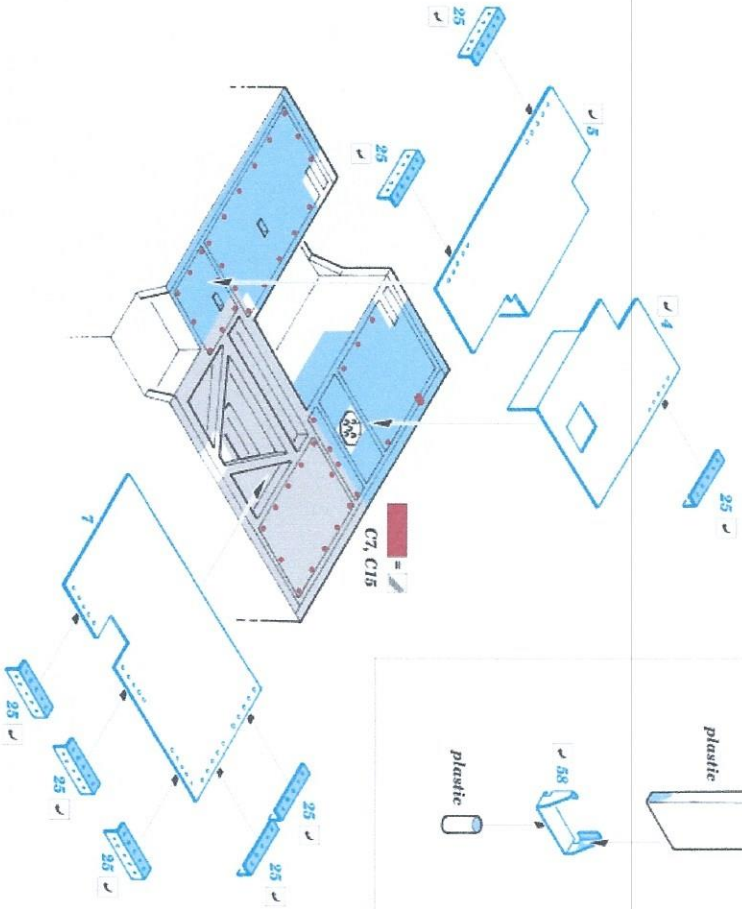

# M1070 HET CREW PROTECTION KIT

aduard

- ★ APPLY EXPRESS MASK AND PAINT BEFORE GLUING
- METRICAL ASSEMBLY
- SYMETRICAL MONTAZH
- ◀ REMOVE
- ◀ OSTRANIT
- ◀ GRIND
- ◀ OBRUSIT
- ◀ SPINA OTTOR
- ◀ BEND
- ◀ OKROUT
- ◀ CUTION
- ◀ VZLOM
- ◀ KAPROBIT

RMA 35237

ORIGINAL KIT PARTS  
PUVODNI DILY STAVEBNICE

PHOTO-ETCHED PARTS  
LEPTANE DILY

PARTS TO BE REMOVED  
DILYK OOSTRAMENI

FILL  
TMELIT

2 pcs.