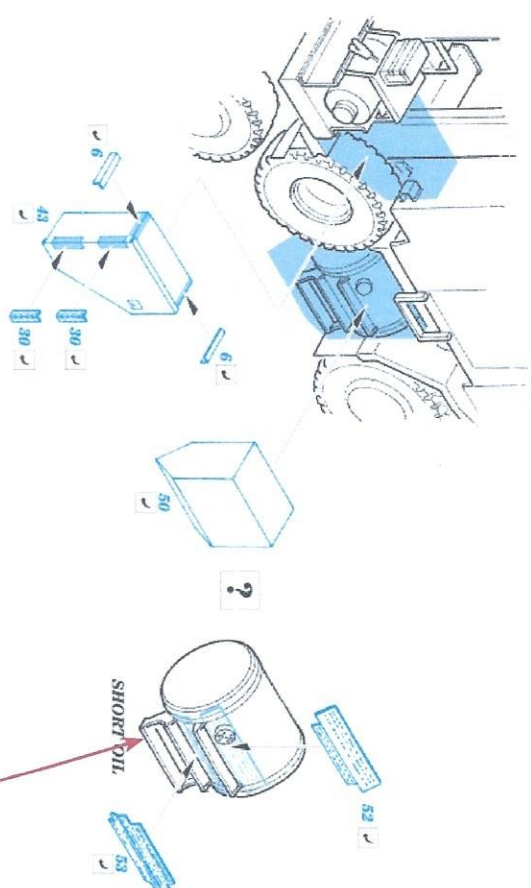

# M1070 HET CREW PROTECTION KIT

aduard

- ★ APPLY EXPRESS MASK AND PAINT BEFORE GLUING
- METRICAL ASSEMBLY
- SYMETRICAL MONTAZH
- ◀ REMOVE
- ◀ OSTRANIT
- ◀ GRIND
- ◀ OBRUSIT
- ◀ SPINA OTTOR
- ◀ BEND
- ◀ OKROUT
- ◀ CUTION
- ◀ VZLOM
- ◀ KAPROBIT

RMA 35237

ORIGINAL KIT PARTS  
PUVODNI DILY STAVEBNICE

PHOTO-ETCHED PARTS  
LEPTANE DILY

PARTS TO BE REMOVED  
DILYK OOSTRAMENI

FILL  
TMELIT

2 pcs.