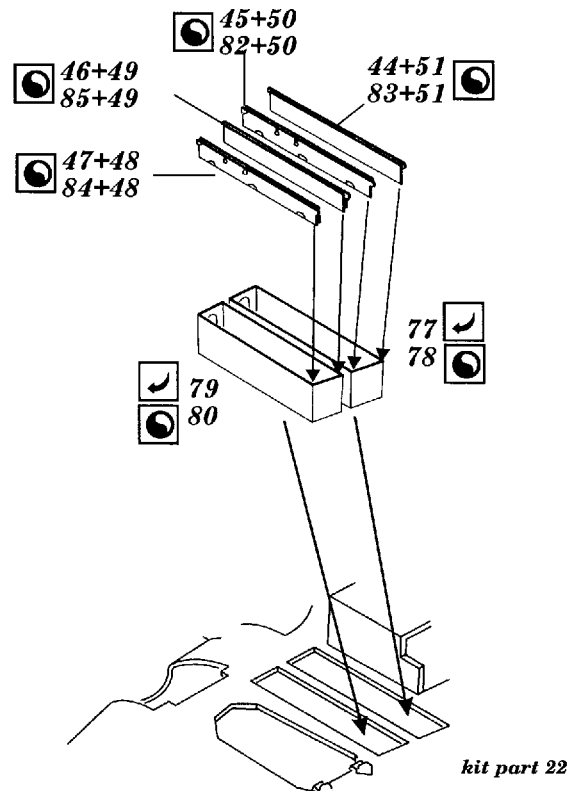

F BOMB BAY

G SKID UNDERCARRIAGE - EARLY TYPE