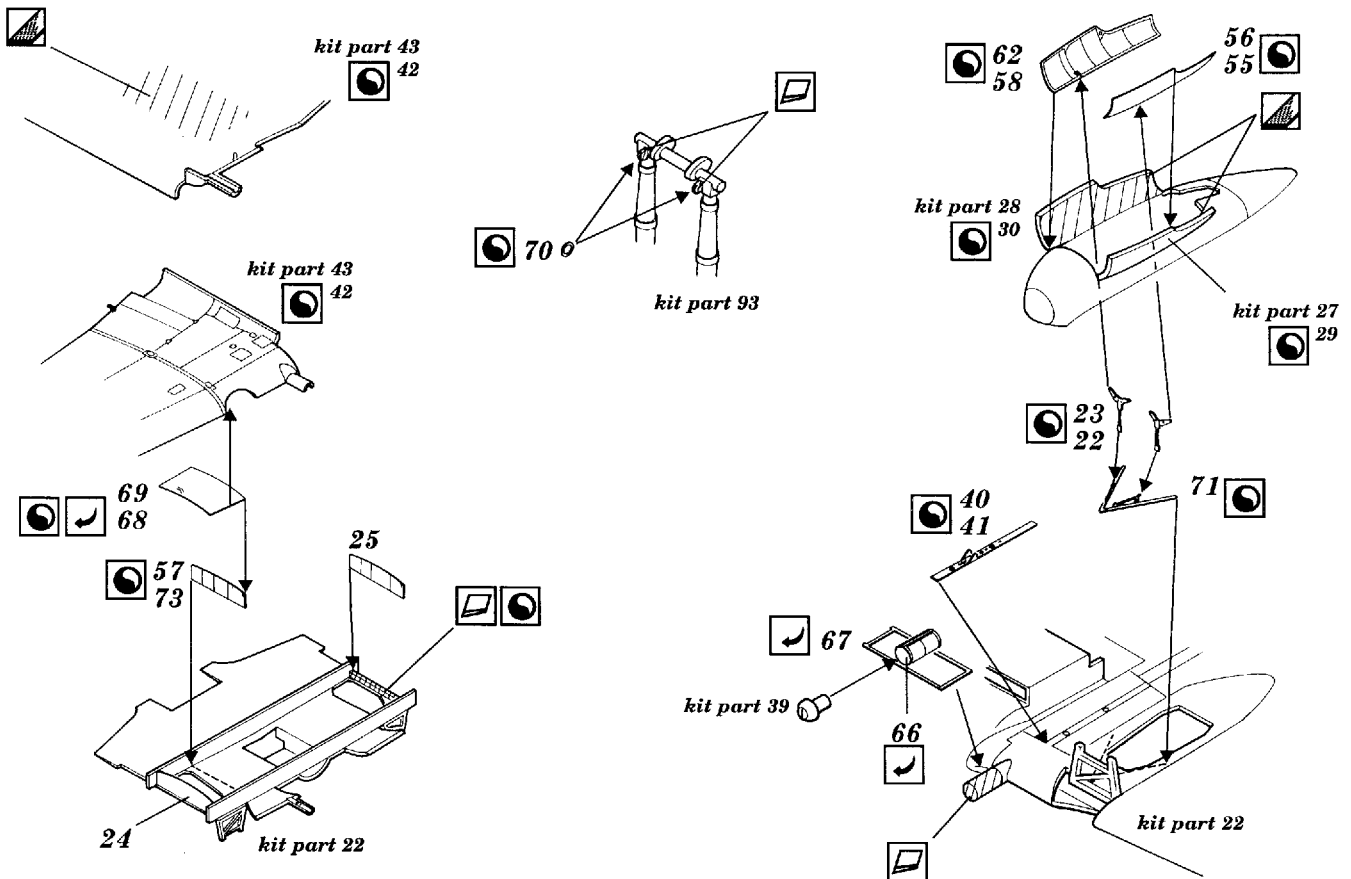

# Il-2 Single Seater

1/48 scale detail set for Accurate Miniatures kit

- OPPOSITE SIDE
- REMOVE
- BEND
- REPLACE
- GRIND
- OPTION

## A COCKPIT

**B**

**OIL COOLER RADIATOR**

**C**

**CANOPY**

**D**

**EXTERIOR PARTS**

**E**

**UNDERCARRIAGE**

**F** BOMB BAY

**G** SKID UNDERCARRIAGE - EARLY TYPE