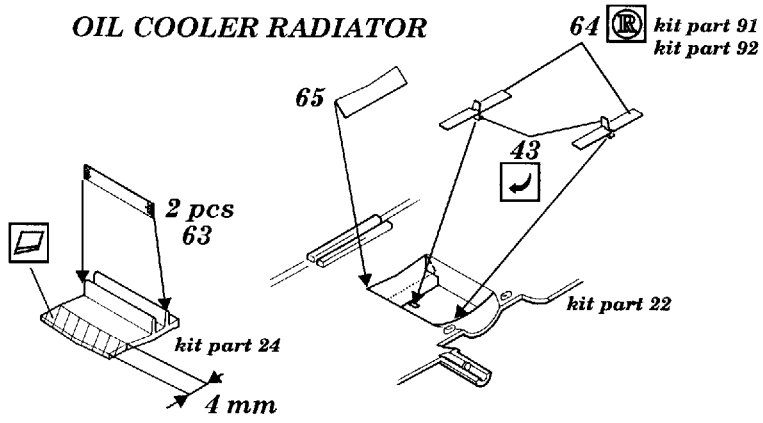

# Il-2 Single Seater

1/48 scale detail set for Accurate Miniatures kit

- OPPOSITE SIDE
- REMOVE
- BEND
- REPLACE
- GRIND
- OPTION

## A COCKPIT

**B**

**OIL COOLER RADIATOR**

**C**

**CANOPY**

**D**

**EXTERIOR PARTS**

**E**