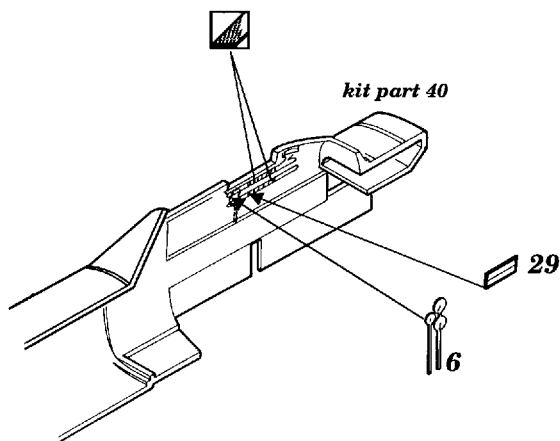

# Il-2 Single Seater

1/48 scale detail set for Accurate Miniatures kit

- OPPOSITE SIDE
- REMOVE
- BEND
- REPLACE
- GRIND
- OPTION

## A COCKPIT

**B**

**OIL COOLER RADIATOR**

**C**

**CANOPY**

**D**

**EXTERIOR PARTS**

**E**