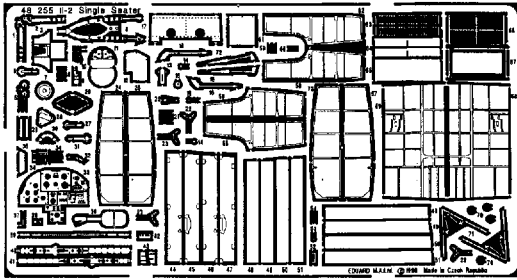

# Il-2 Single Seater

1/48 scale detail set for Accurate Miniatures kit

- OPPOSITE SIDE
- REMOVE
- BEND
- REPLACE
- GRIND
- OPTION

## A COCKPIT

**B**

**OIL COOLER RADIATOR**

**C**

**CANOPY**

**D**

**EXTERIOR PARTS**

**E**

**UNDERCARRIAGE**

**F** BOMB BAY

**G** SKID UNDERCARRIAGE - EARLY TYPE