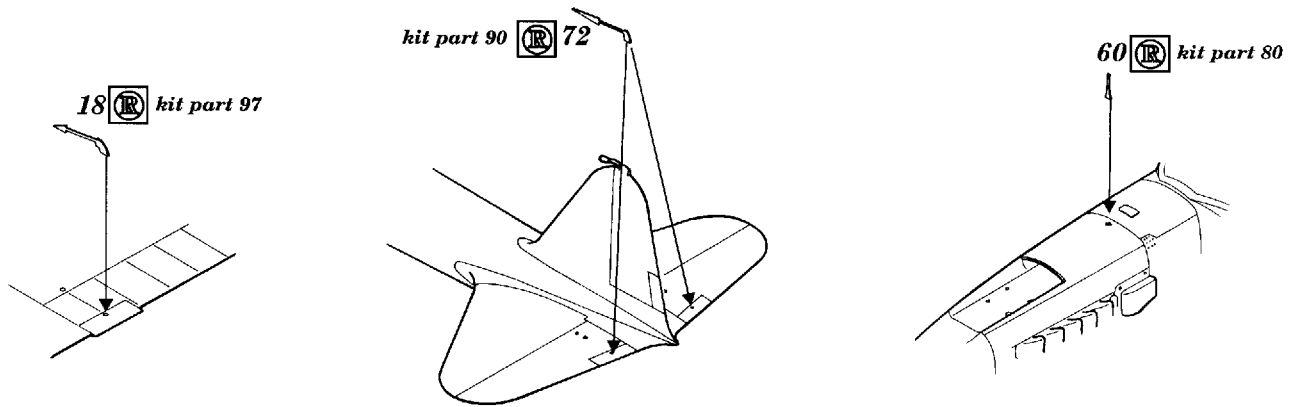

# Il-2 Single Seater

1/48 scale detail set for Accurate Miniatures kit

- OPPOSITE SIDE
- REMOVE
- BEND
- REPLACE
- GRIND
- OPTION

## A COCKPIT

**B**

**OIL COOLER RADIATOR**

**C**

**CANOPY**

**D**

**EXTERIOR PARTS**

**E**