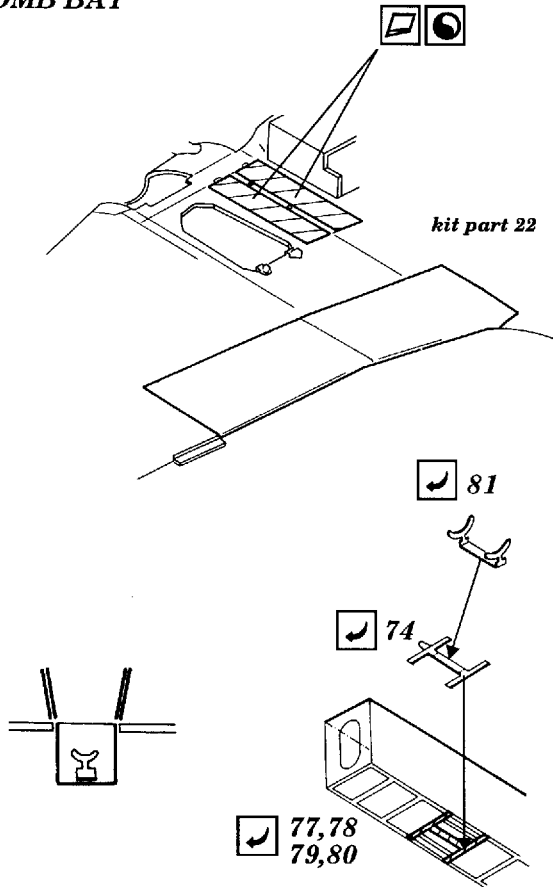

# Il-2 Single Seater

1/48 scale detail set for Accurate Miniatures kit

- OPPOSITE SIDE
- REMOVE
- BEND
- REPLACE
- GRIND
- OPTION

## A COCKPIT

**B**

**OIL COOLER RADIATOR**

**C**

**CANOPY**

**D**

**EXTERIOR PARTS**

**E**

**UNDERCARRIAGE**

**F** BOMB BAY

**G** SKID UNDERCARRIAGE - EARLY TYPE