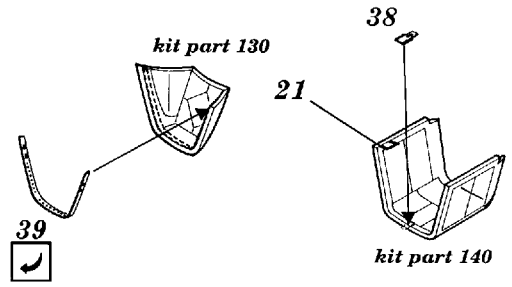

# Il-2 Single Seater

1/48 scale detail set for Accurate Miniatures kit

- OPPOSITE SIDE
- REMOVE
- BEND
- REPLACE
- GRIND
- OPTION

## A COCKPIT

**B**

**OIL COOLER RADIATOR**

**C**

**CANOPY**

**D**

**EXTERIOR PARTS**

**E**

**UNDERCARRIAGE**

**F** BOMB BAY

**G** SKID UNDERCARRIAGE - EARLY TYPE