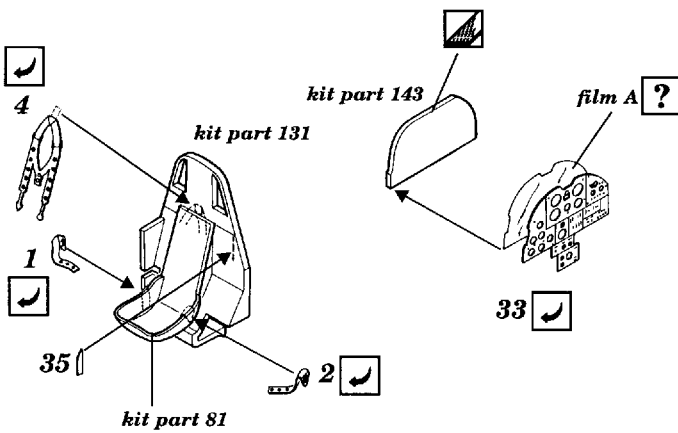

# Il-2 Single Seater

1/48 scale detail set for Accurate Miniatures kit

- OPPOSITE SIDE
- REMOVE
- BEND
- REPLACE
- GRIND
- OPTION

## A COCKPIT

**B**

**OIL COOLER RADIATOR**

**C**

**CANOPY**

**D**

**EXTERIOR PARTS**

**E**