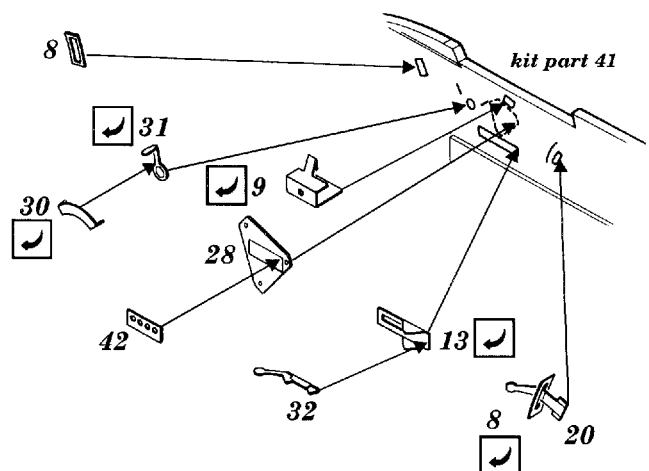

# Il-2 Single Seater

1/48 scale detail set for Accurate Miniatures kit

- OPPOSITE SIDE
- REMOVE
- BEND
- REPLACE
- GRIND
- OPTION

## A COCKPIT

**B**

**OIL COOLER RADIATOR**

**C**

**CANOPY**

**D**

**EXTERIOR PARTS**

**E**