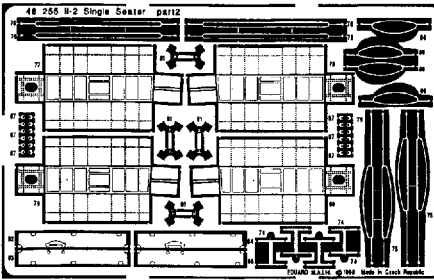

# Il-2 Single Seater

1/48 scale detail set for Accurate Miniatures kit

- OPPOSITE SIDE
- REMOVE
- BEND
- REPLACE
- GRIND
- OPTION

## A COCKPIT

**B**

**OIL COOLER RADIATOR**

**C**

**CANOPY**

**D**

**EXTERIOR PARTS**

**E**