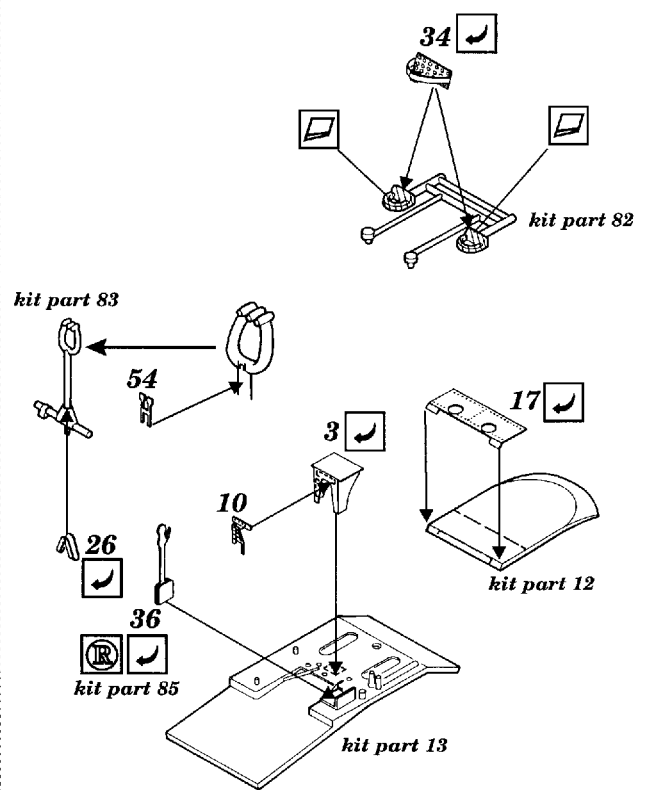

# Il-2 Single Seater

1/48 scale detail set for Accurate Miniatures kit

- OPPOSITE SIDE
- REMOVE
- BEND
- REPLACE
- GRIND
- OPTION

## A COCKPIT

**B**

**OIL COOLER RADIATOR**

**C**

**CANOPY**

**D**

**EXTERIOR PARTS**

**E**