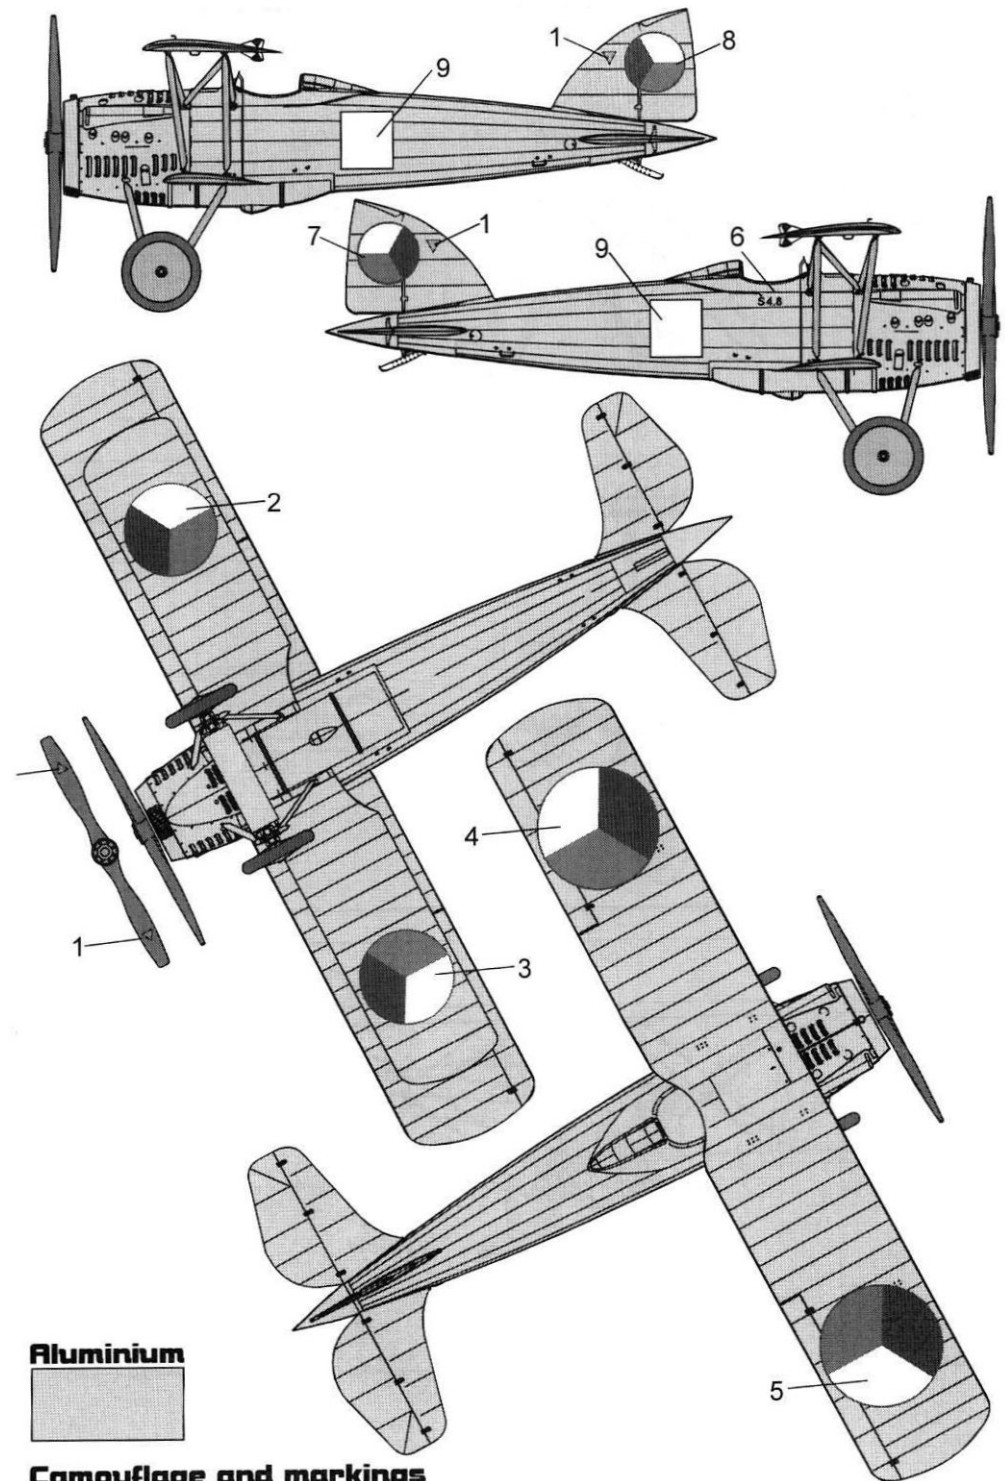

scale: 1/72

BRS72023

# LETOV Š-4a (LATE)

**Aluminium**

**Camouflage and markings**