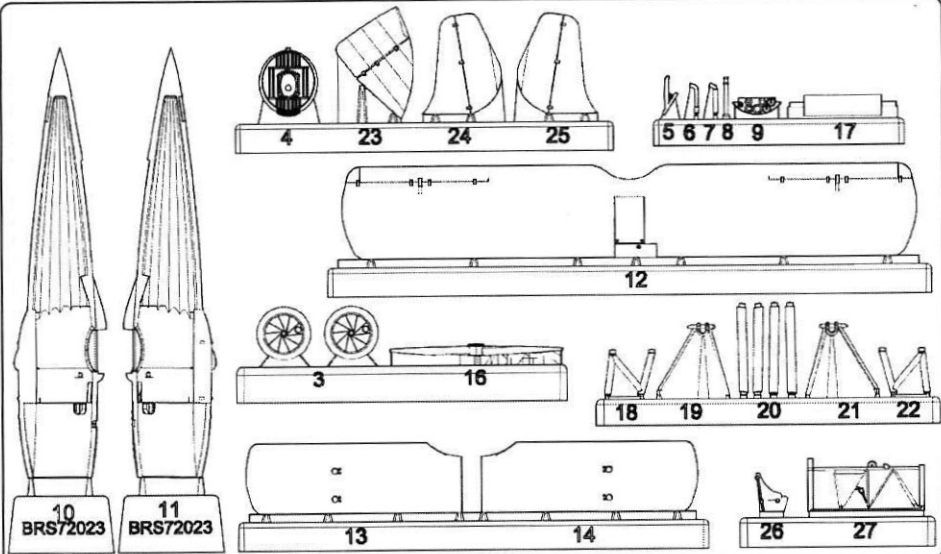

scale: 1/72

BRS72023

# LETOV Š-4a (LATE)

**Aluminium**

**Camouflage and markings**