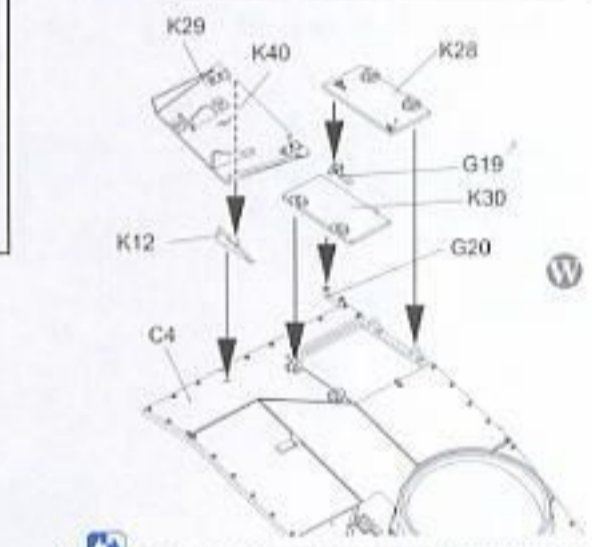

8

8

9

10

11

Military Model Reservation Items

[WWII German Medium Tank...](#)
Amusing H...
1/35
4,080 yen

[B-2 Spirit \(Plastic model\)](#)
Mikro Mir
1/144
6,290 yen