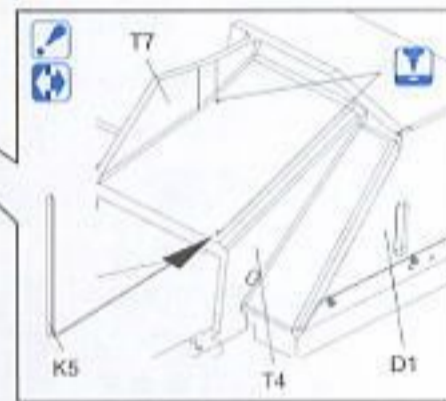

8

8

9

10

11

Military Model Reservation Items

[WWII German Medium Tank...](#)
Amusing H...
1/35
4,080 yen

[B-2 Spirit \(Plastic model\)](#)
Mikro Mir
1/144
6,290 yen