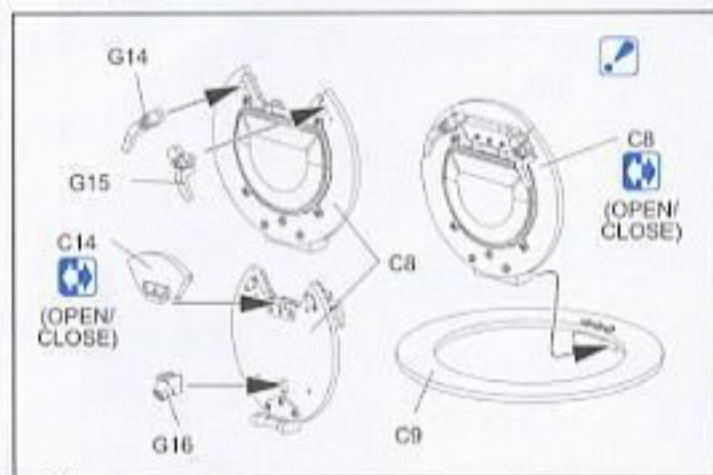

8

8

9

10

11

Military Model Reservation Items

[WWII German Medium Tank...](#)
Amusing H...
1/35
4,080 yen

[B-2 Spirit \(Plastic model\)](#)
Mikro Mir
1/144
6,290 yen