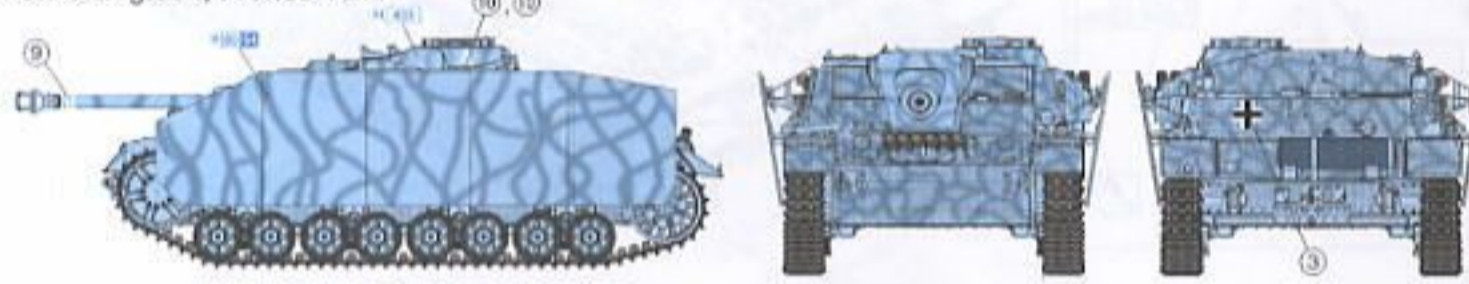

Unidentified Unit, Eastern Front 1944

Unidentified Unit, Gothic Line, Italy 1944

Unidentified Unit, East Prussia 1944

StuG.Brig.394, France 1944

StuG.Brig.277, East Prussia 1945

17.Pz.Gren.Div., "Götz von Berlichingen" Kamp, Normandy 1944