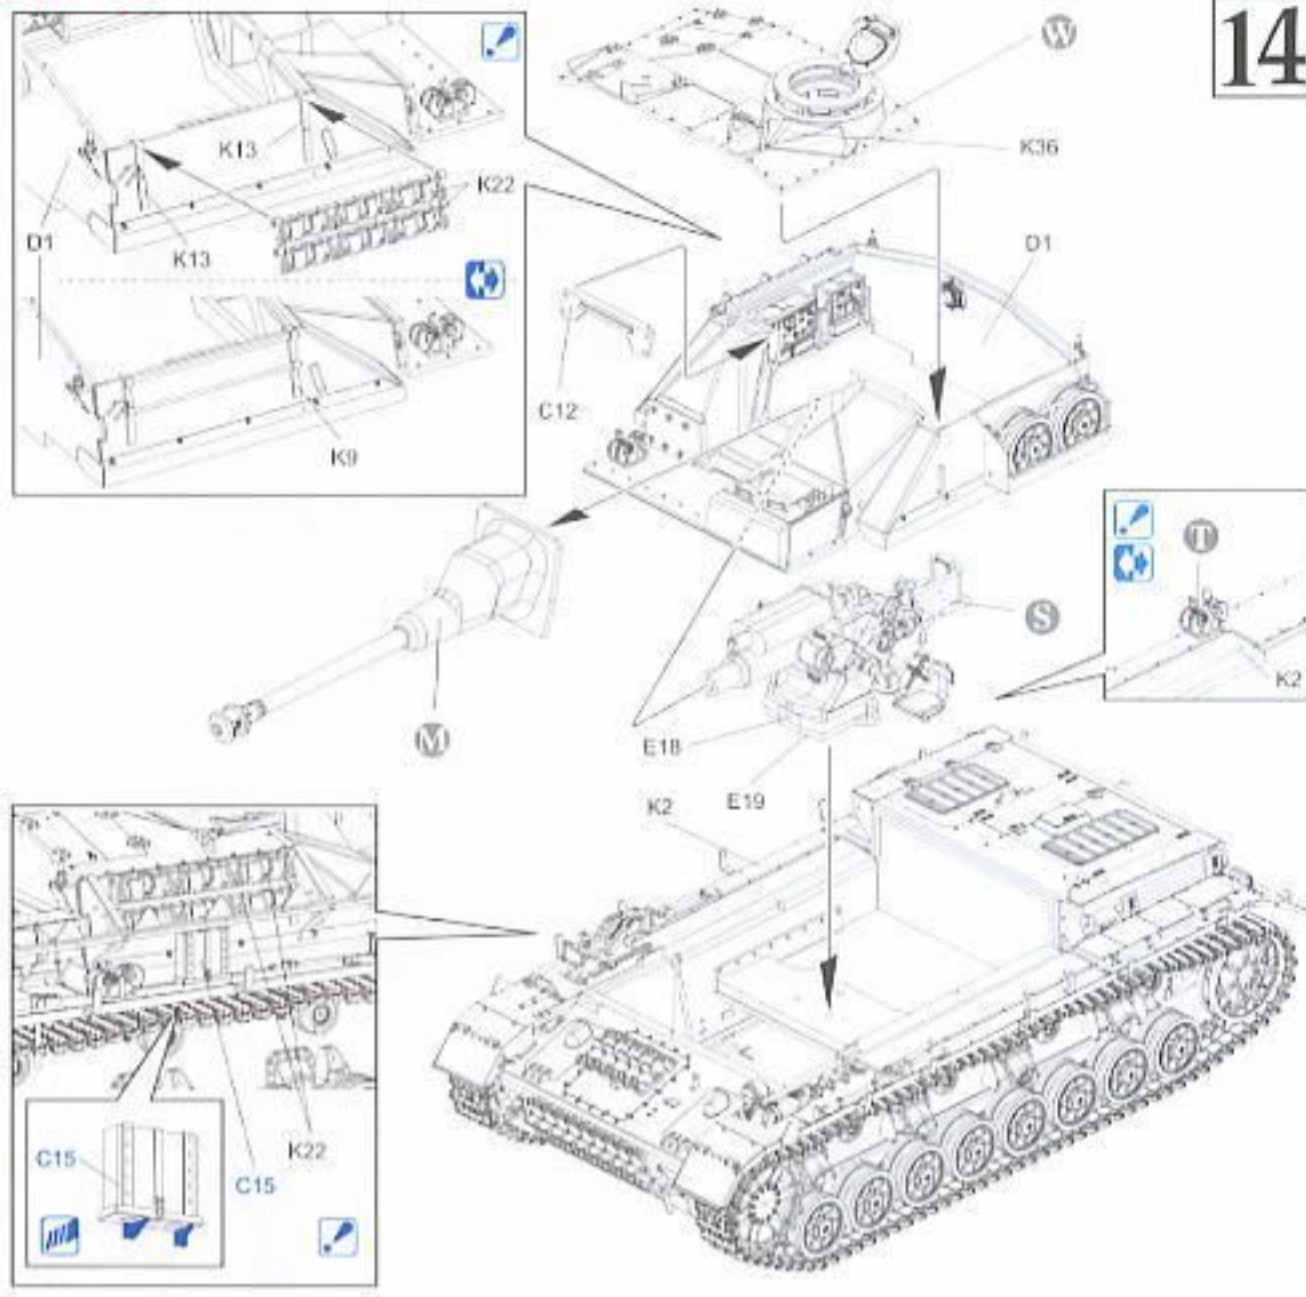

8

8

9

10

11

Military Model Reservation Items

[WWII German Medium Tank...](#)
Amusing H...
1/35
4,080 yen

[B-2 Spirit \(Plastic model\)](#)
Mikro Mir
1/144
6,290 yen