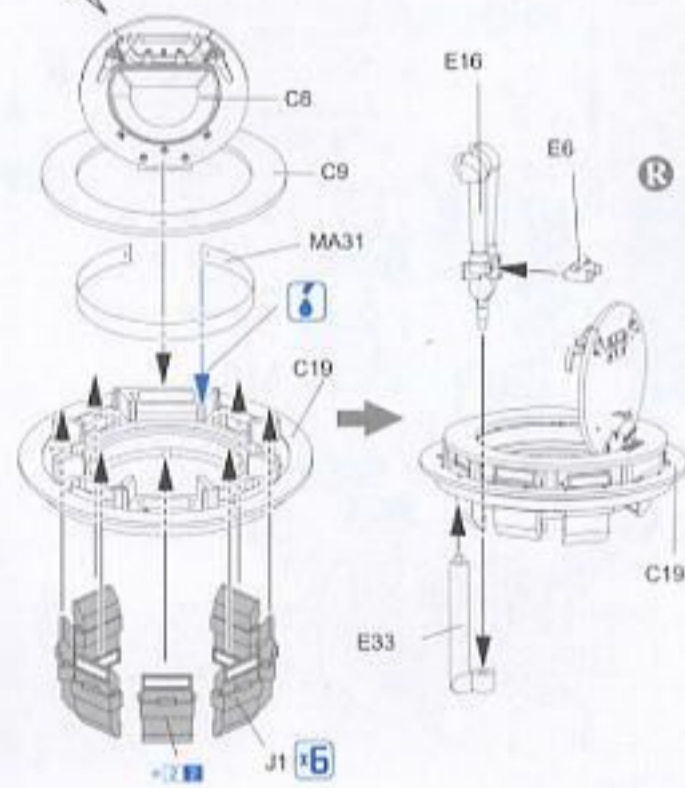

8

8

9

10

11

Military Model Reservation Items

[WWII German Medium Tank...](#)
Amusing H...
1/35
4,080 yen

[B-2 Spirit \(Plastic model\)](#)
Mikro Mir
1/144
6,290 yen