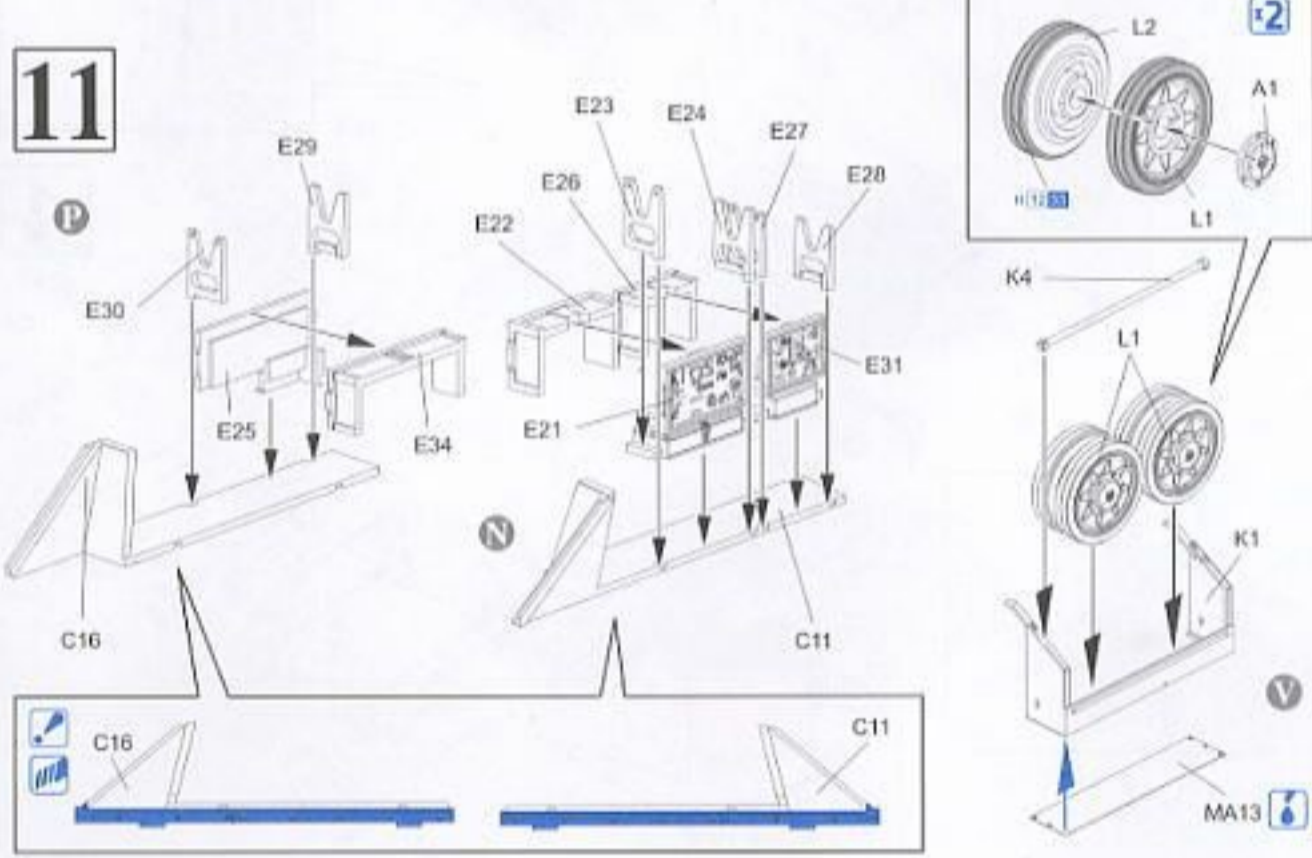

8

8

9

10

11

Military Model Reservation Items

[WWII German Medium Tank...](#)
Amusing H...
1/35
4,080 yen

[B-2 Spirit \(Plastic model\)](#)
Mikro Mir
1/144
6,290 yen