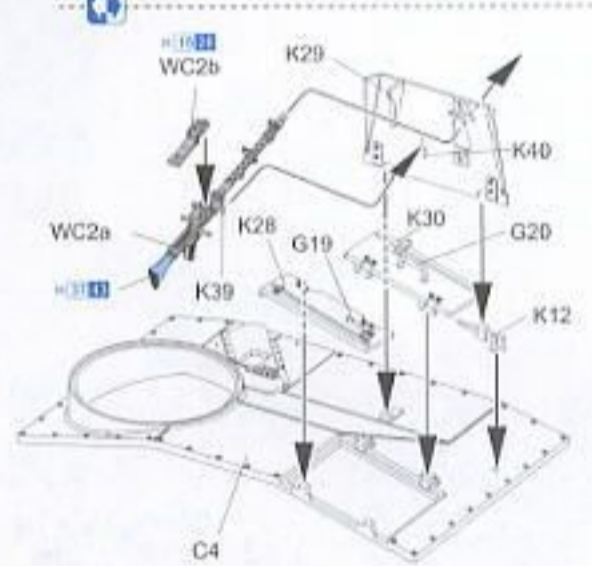

8

8

9

10

11

Military Model Reservation Items

[WWII German Medium Tank...](#)
Amusing H...
1/35
4,080 yen

[B-2 Spirit \(Plastic model\)](#)
Mikro Mir
1/144
6,290 yen