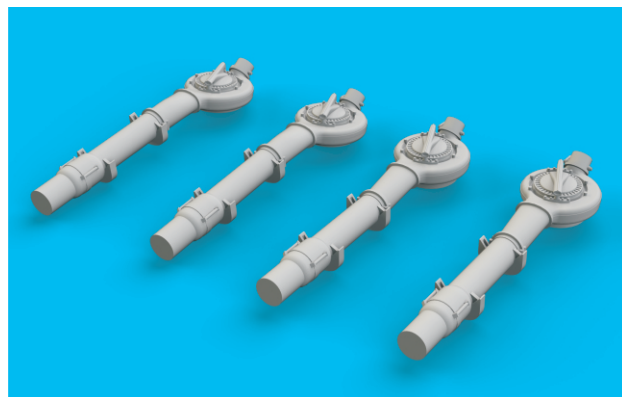

672 178 B-24 turbochargers

for Hasegawa / Eduard kit - pro stavebnici Hasegawa / Eduard

1/72 scale

R27 2pcs.

R28 2pcs.

COLOURS

GSI Creos (GUNZE)			Mr.METAL COLOR	
AQUEOUS	Mr.COLOR			
[H76]	[C61]	BURNT IRON		

eduard

435 21 Obrnice 170
Czech Republic

www.eduard.com

672 178 B-24 turbochargers

for Hasegawa / Eduard kit - pro stavebnici Hasegawa / Eduard

1/72

BRASSIN

BRASSIN

eduard

BEST ~~BRASS~~ RESIN AROUND!

plastic Q5  Q4

H 76
C 61
BURNT IRON

R28

H 76
C 61
BURNT IRON

R27

plastic parts 

plastic parts 

plastic parts 

plastic parts 

	REMOVE ODSTRANIT		BEND OHNOUT		SYMMETRICAL ASSEMBLY SYMETRICKÁ MONTÁŽ
	GRIND OBROUSIT		OPTION VOLBA		SCRIBE THE PANEL AND HOLES RYTI
	DRILL HOLE VRTÁT OTVOR		REPLACE NAHRADIT		REVERSE SIDE OTOČIT