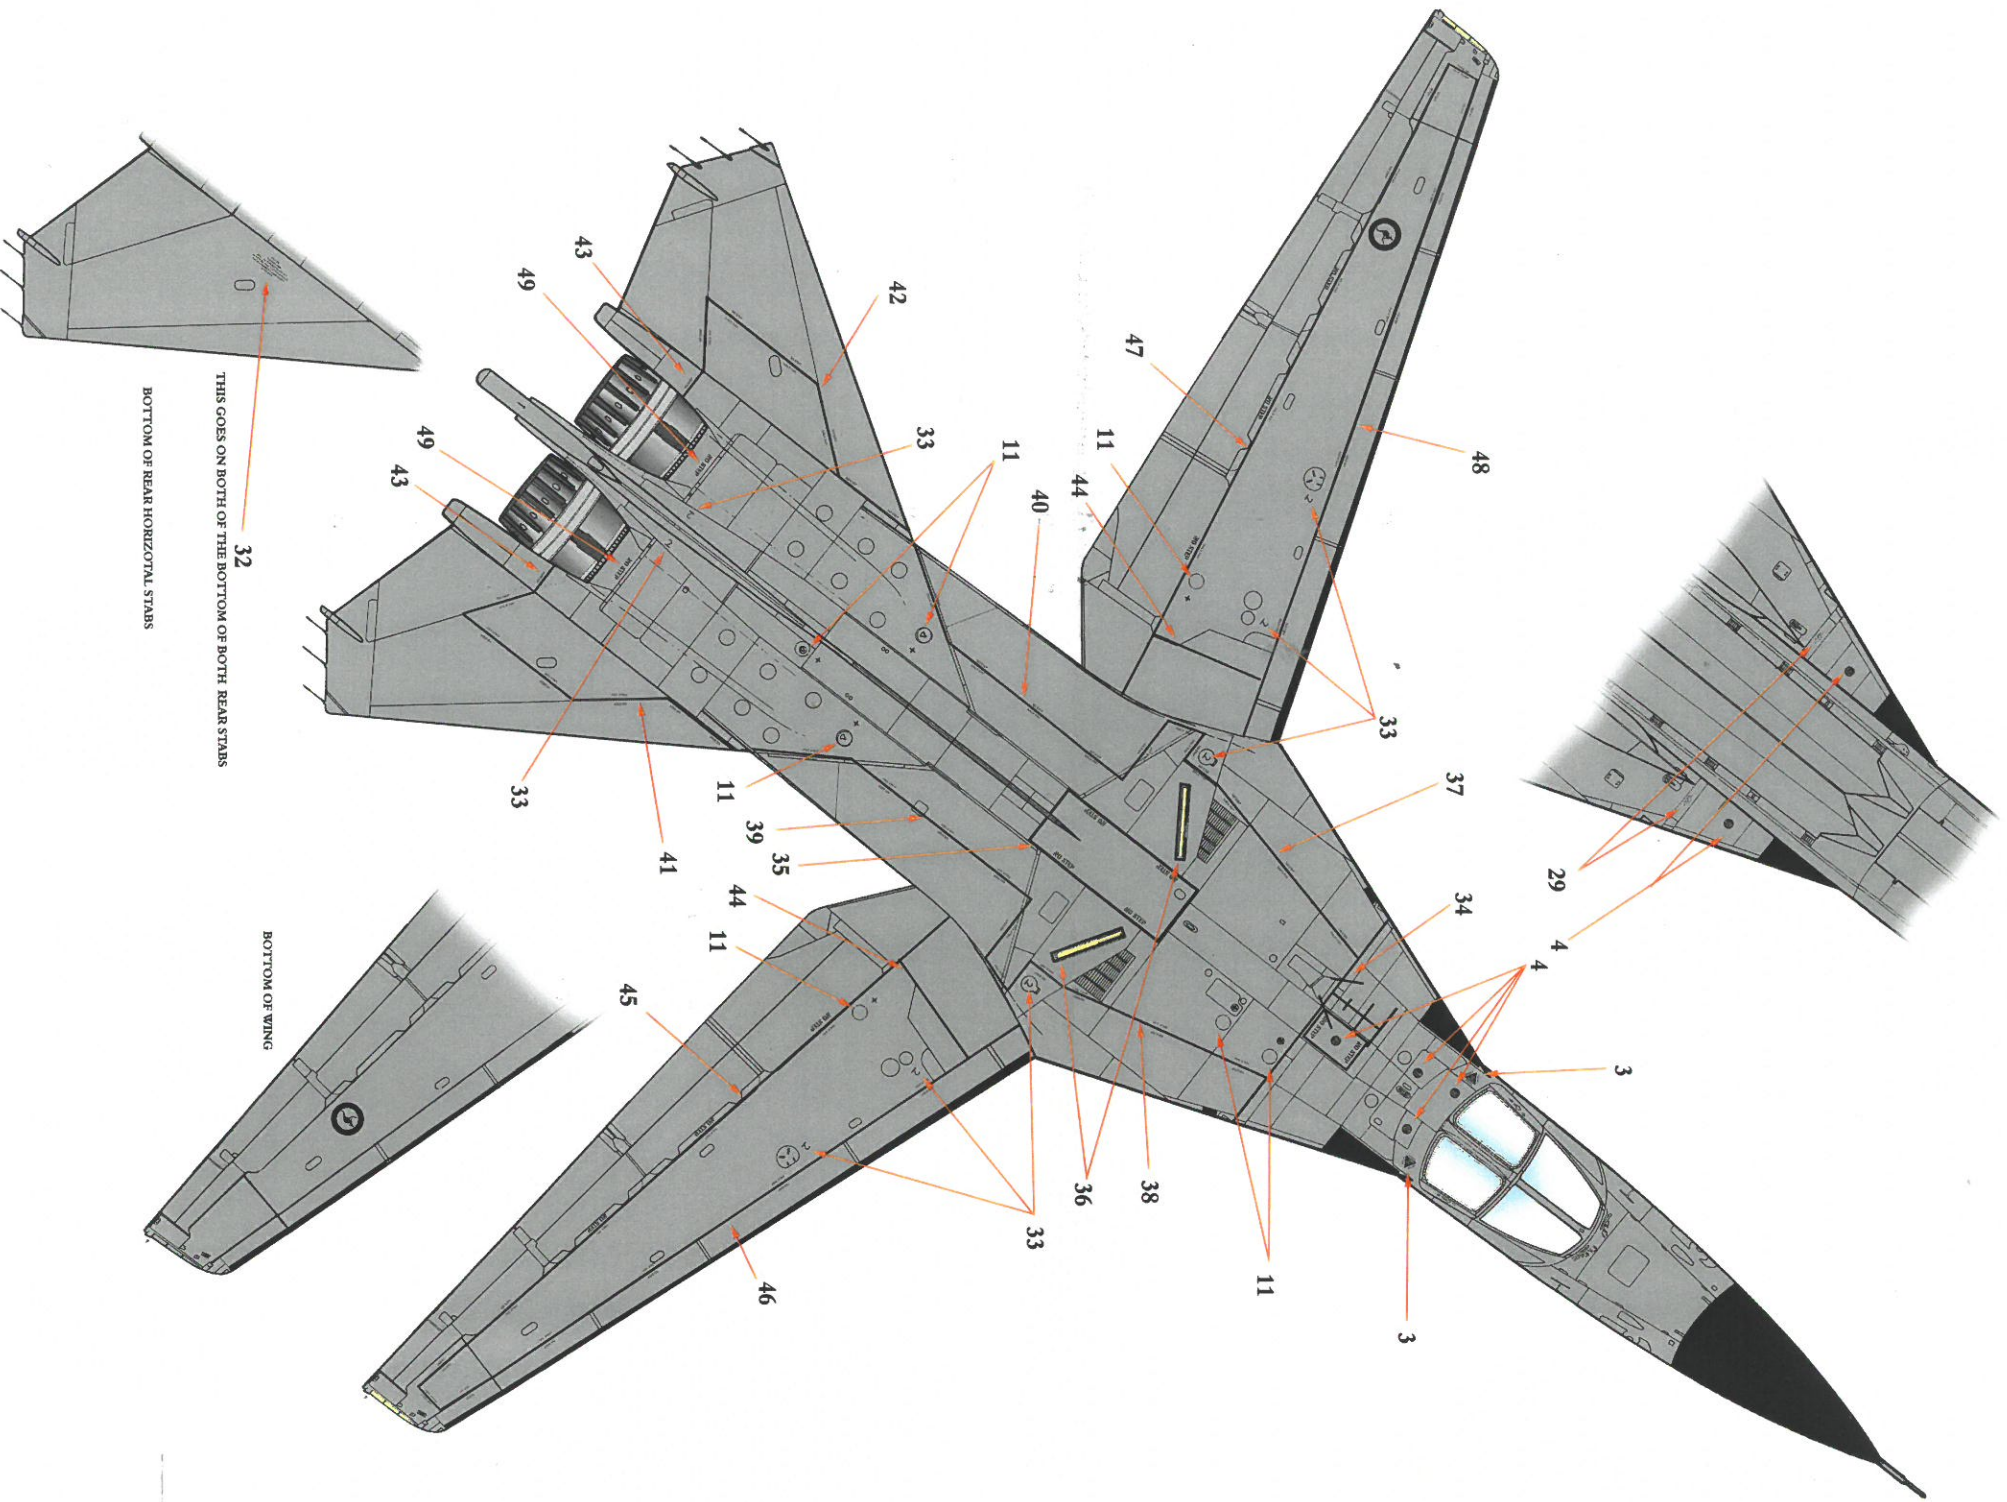

RAAF F-111C/G AARDVARK OF 1 SQUADRON & 6 SQUADRON AMBERLY

The Kangaroo, squadron markings, crests and national markings (Roundel, squadron logo and country of origin flag) are reproduced with permission and approval by the Royal Australian Air Force.

 GUNSHIP GREY
FS-36118

 SATIN BLACK
FS-27038

All Squadron crests, shield, and roundels are Crown copyright.

THIS GOES ON BOTH OF THE BOTTOM OF BOTH REAR STABS
 32
 BOTTOM OF REAR HORIZONTAL STABS

BOTTOM OF WING