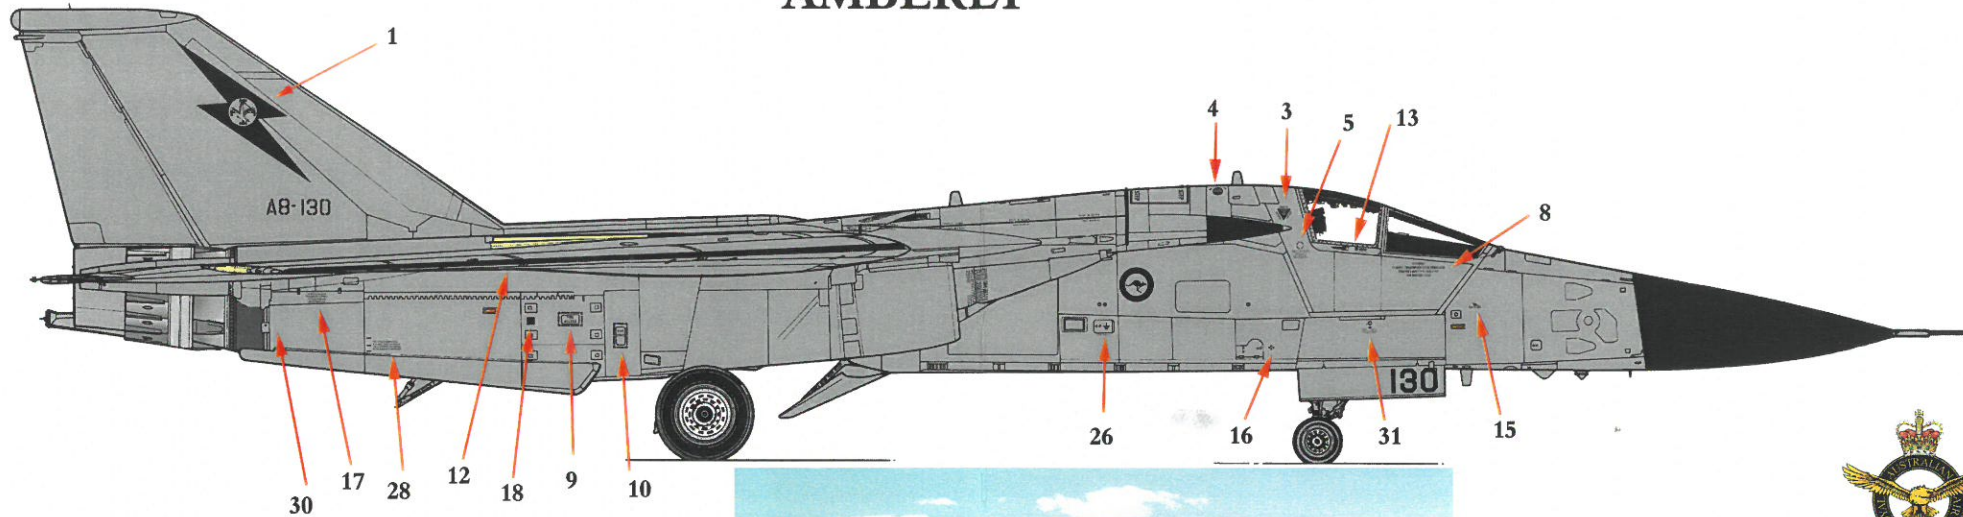

RAAF F-111C/G AARDVARK OF 1 SQUADRON & 6 SQUADRON AMBERLY

GUNSHIP GREY
FS-36118

SATIN BLACK
FS-27038

All Squadron crests, shield, and roundels are Crown copyright.