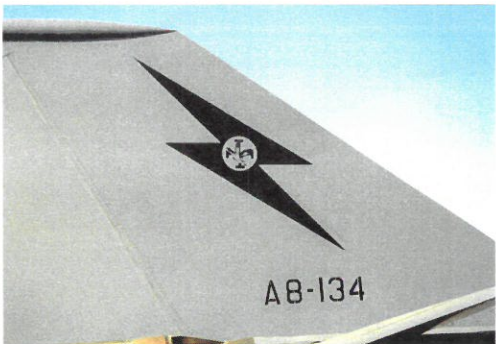

RAAF F-111C/G AARDVARK OF 1 SQUADRON & 6 SQUADRON AMBERLY

GUNSHIP GREY
FS-36118

SATIN BLACK
FS-27038

All Squadron crests, shield, and roundels are Crown copyright.