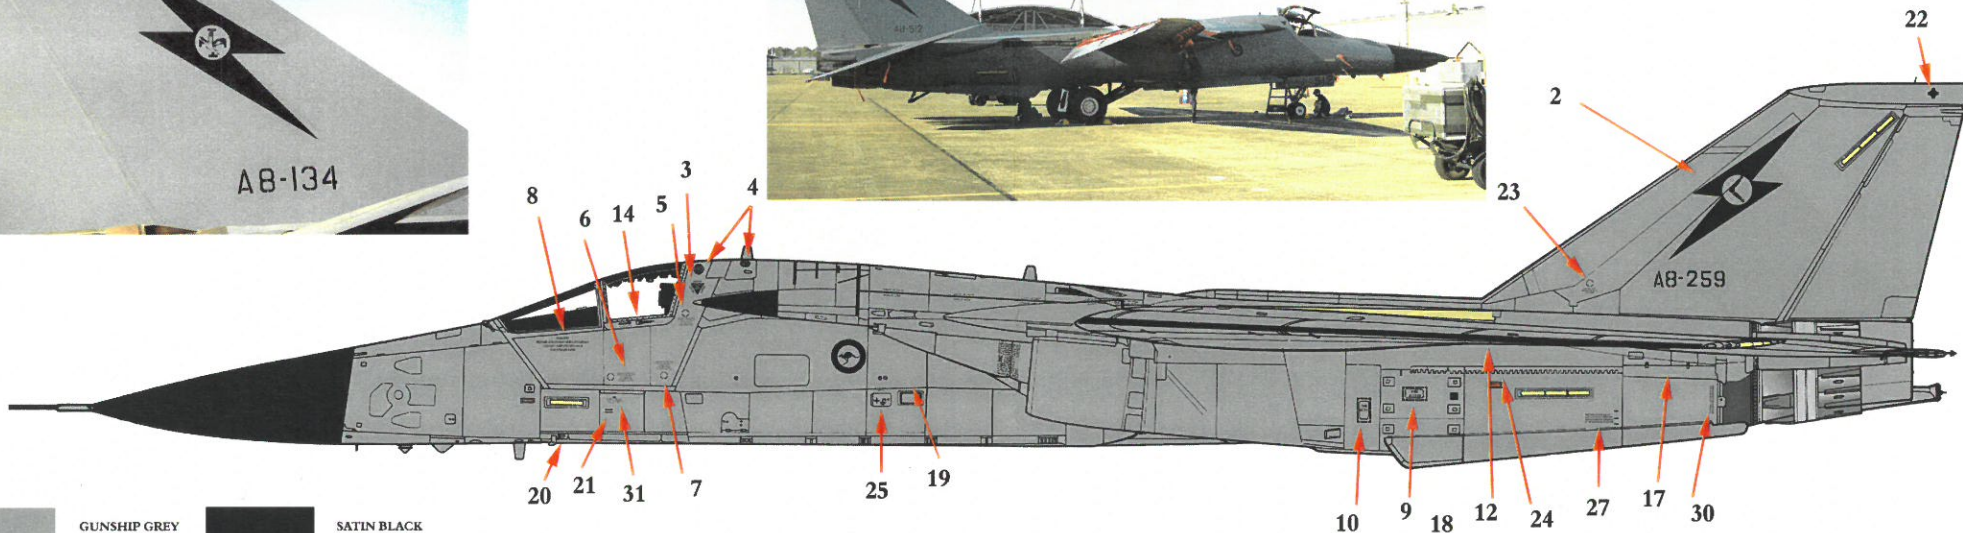

RAAF F-111C/G AARDVARK OF 1 SQUADRON & 6 SQUADRON AMBERLY

GUNSHIP GREY
FS-36118

SATIN BLACK
FS-27038

All Squadron crests, shield, and roundels are Crown copyright.