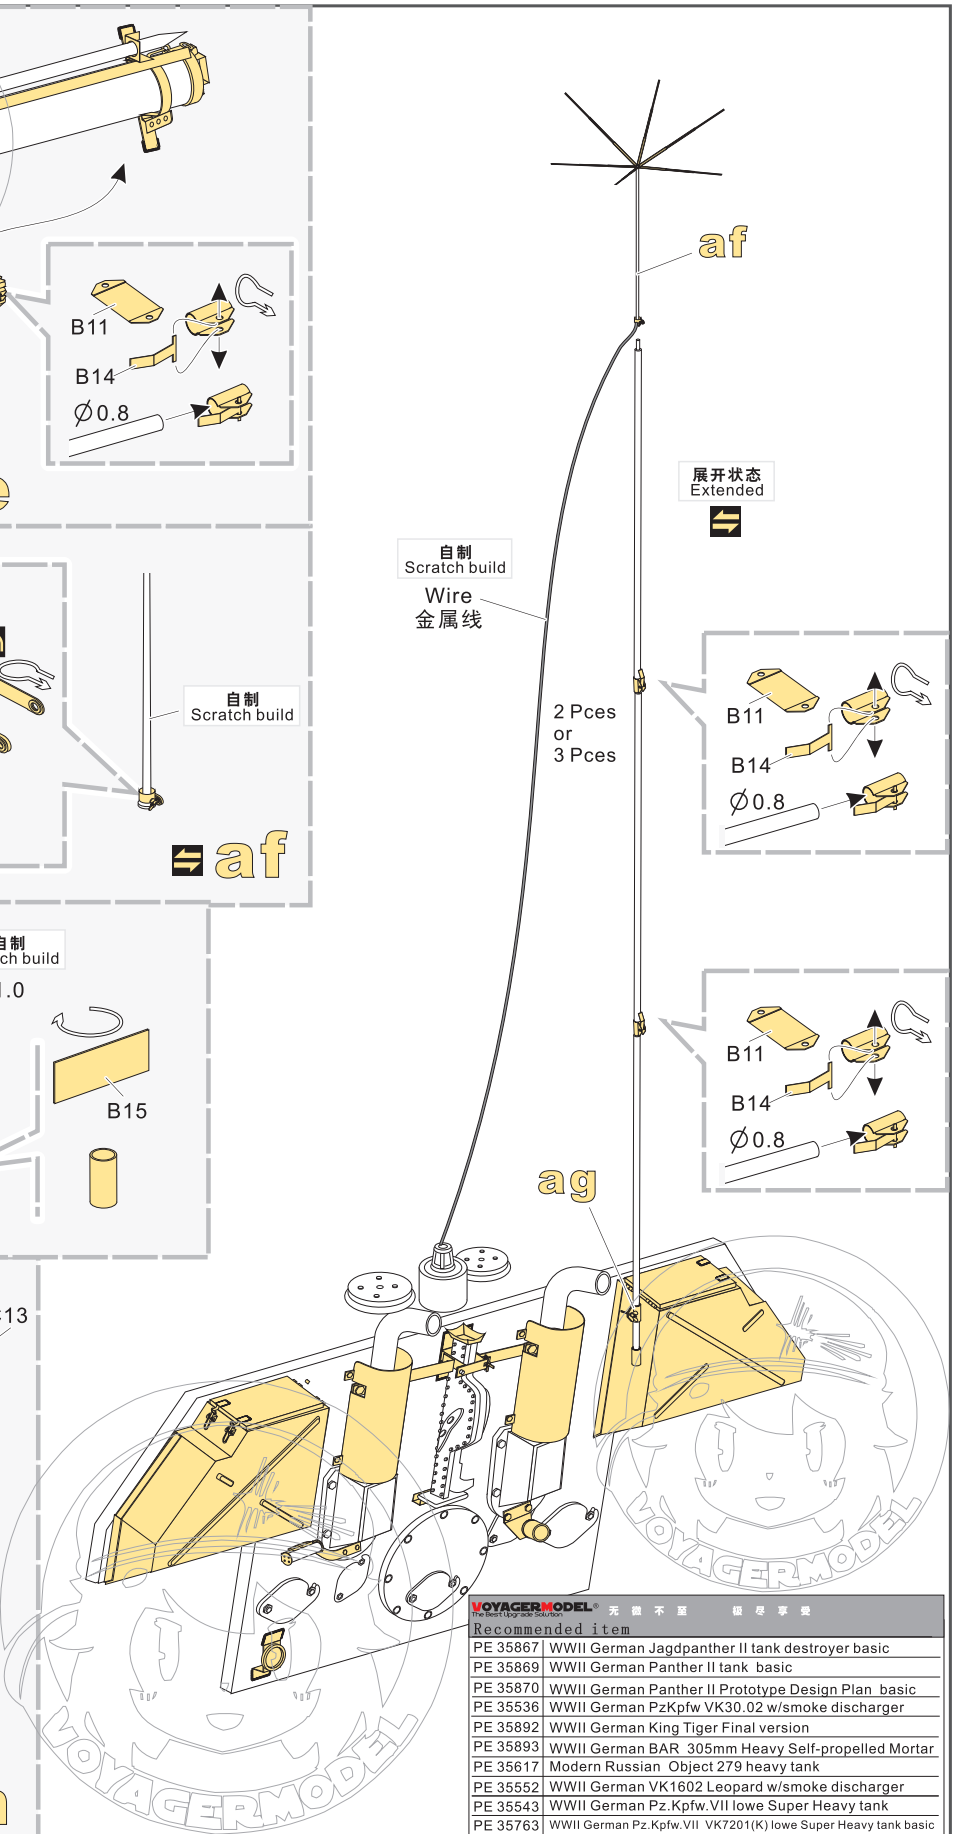

1/35 MILITARY MINIATURE VEHICLE UPGRADE SERIES PE351071

VOYAGERMODEL® 无限不面 极尽享境

Recommended item

PE 35867	WWII German Jagdpanther II tank destroyer basic
PE 35869	WWII German Panther II tank basic
PE 35870	WWII German Panther II Prototype Design Plan_basic
PE 35536	WWII German PzKpfw VK30.02 w/smoke discharger
PE 35892	WWII German King Tiger Final version
PE 35893	WWII German BAR 305mm Heavy Self-propelled Mortar
PE 35617	Modern Russian Object 279 heavy tank
PE 35552	WWII German VK1602 Leopard w/smoke discharger
PE 35543	WWII German Pz.Kpfw.VIII lowe Super Heavy tank
PE 35763	WWII German Pz.Kpfw.VIII VK7201(K) lowe Super Heavy tank basic