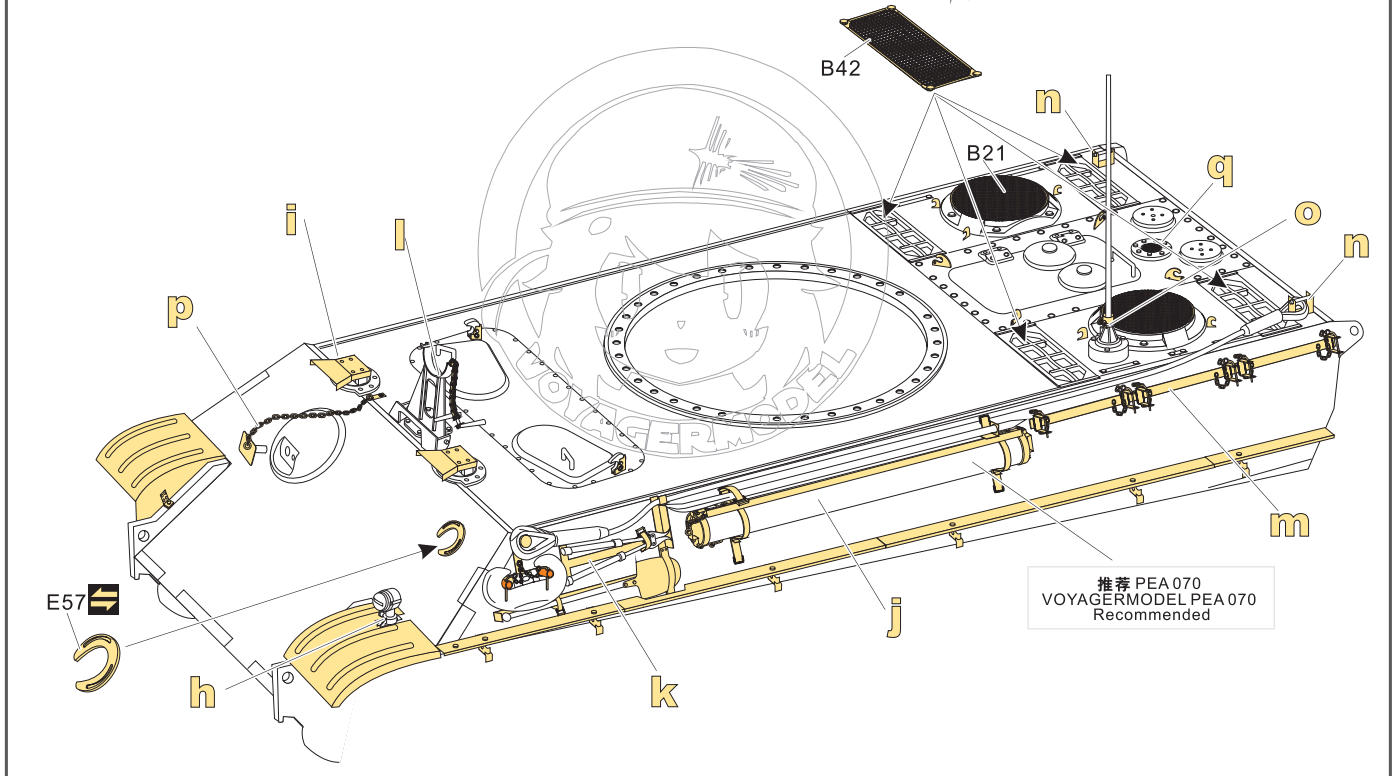

推荐 PEA 070
VOYAGERMODEL PEA 070
Recommended