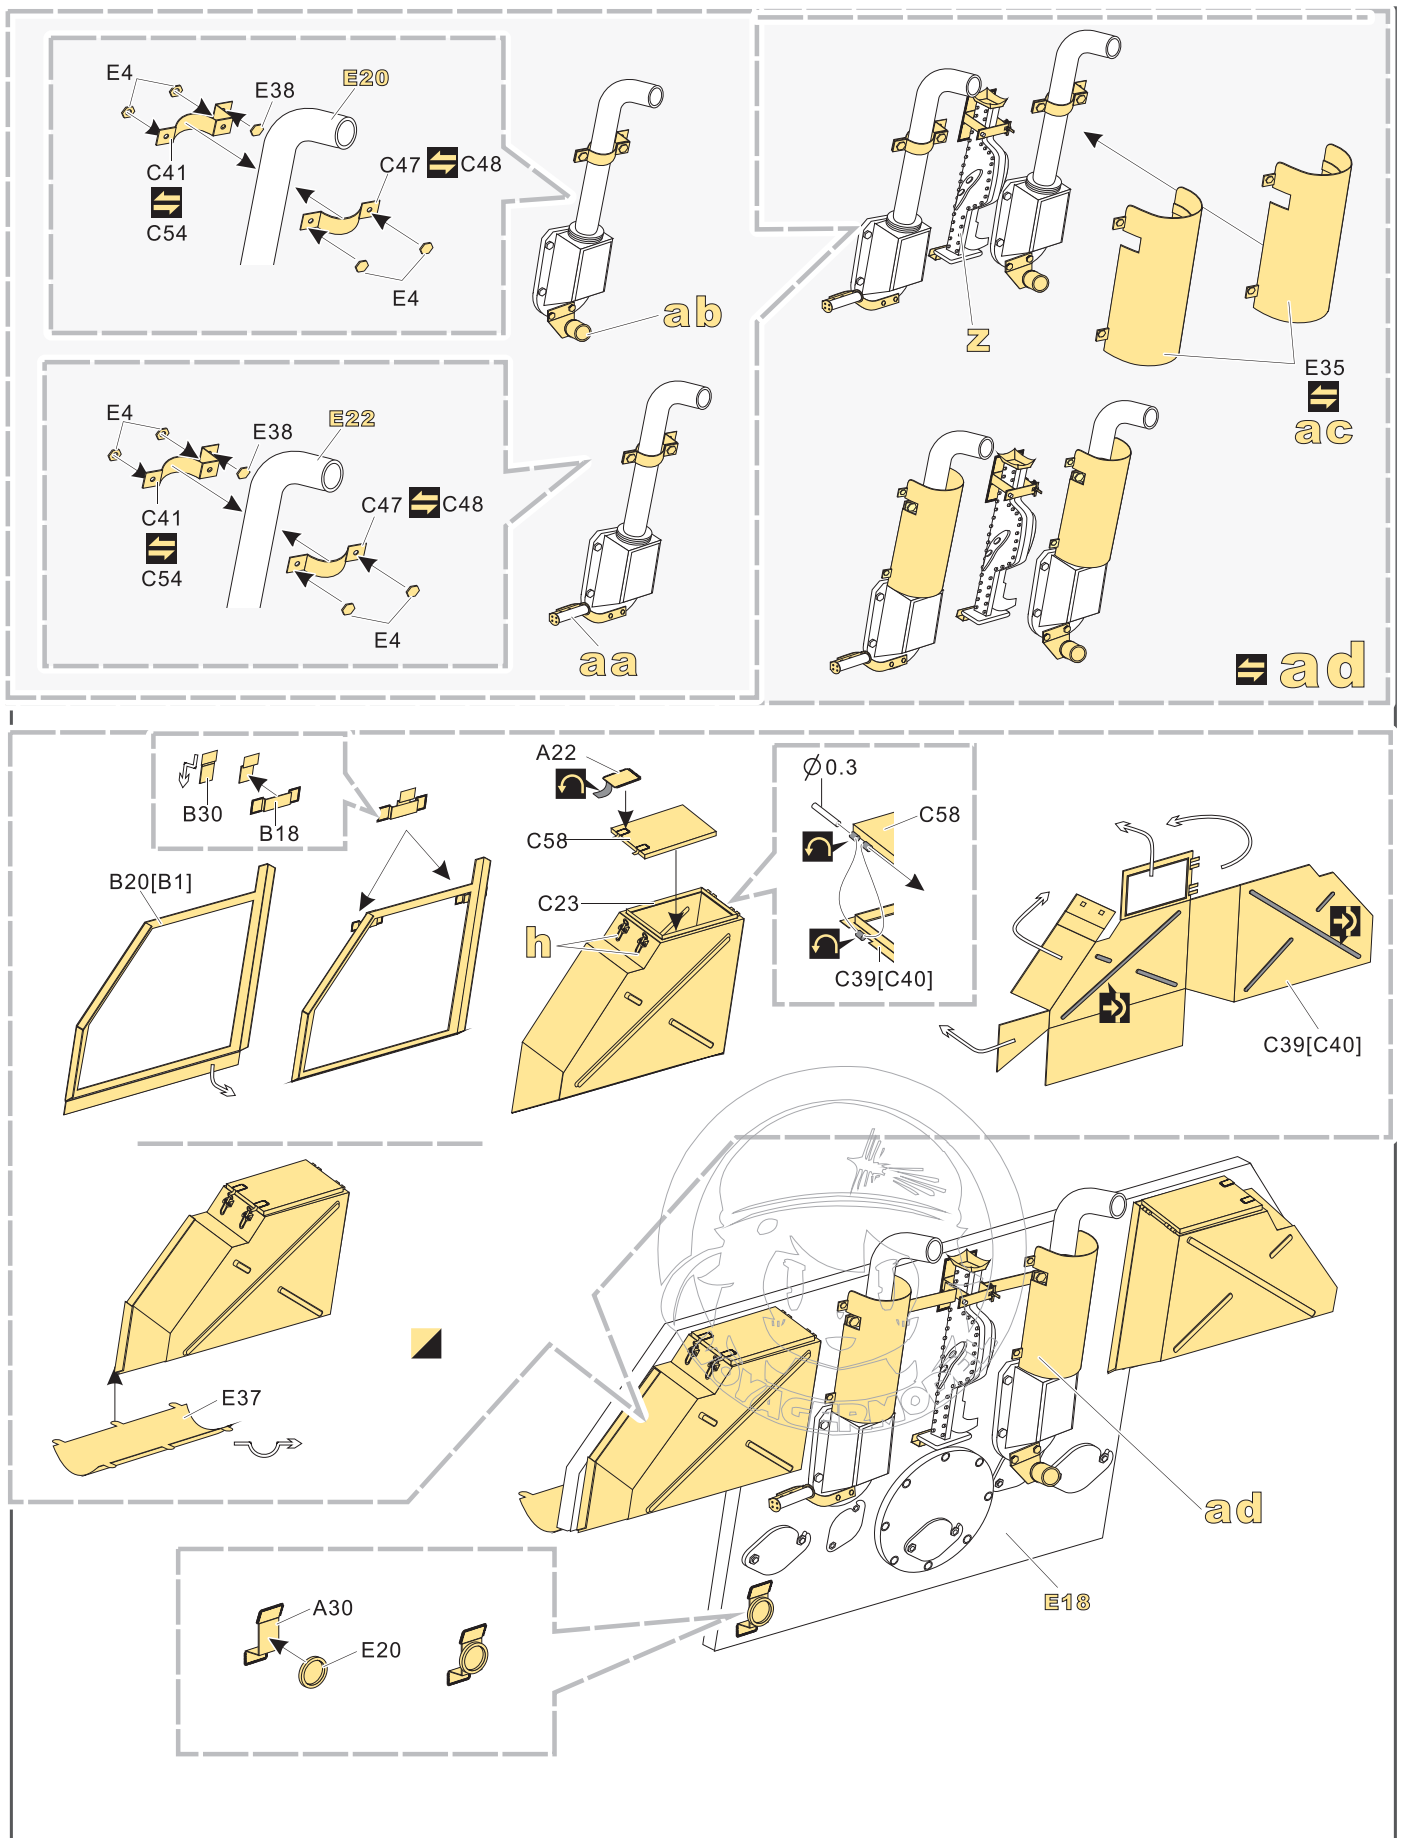

1/35 MILITARY MINIATURE VEHICLE UPGRADE SERIES PE351071