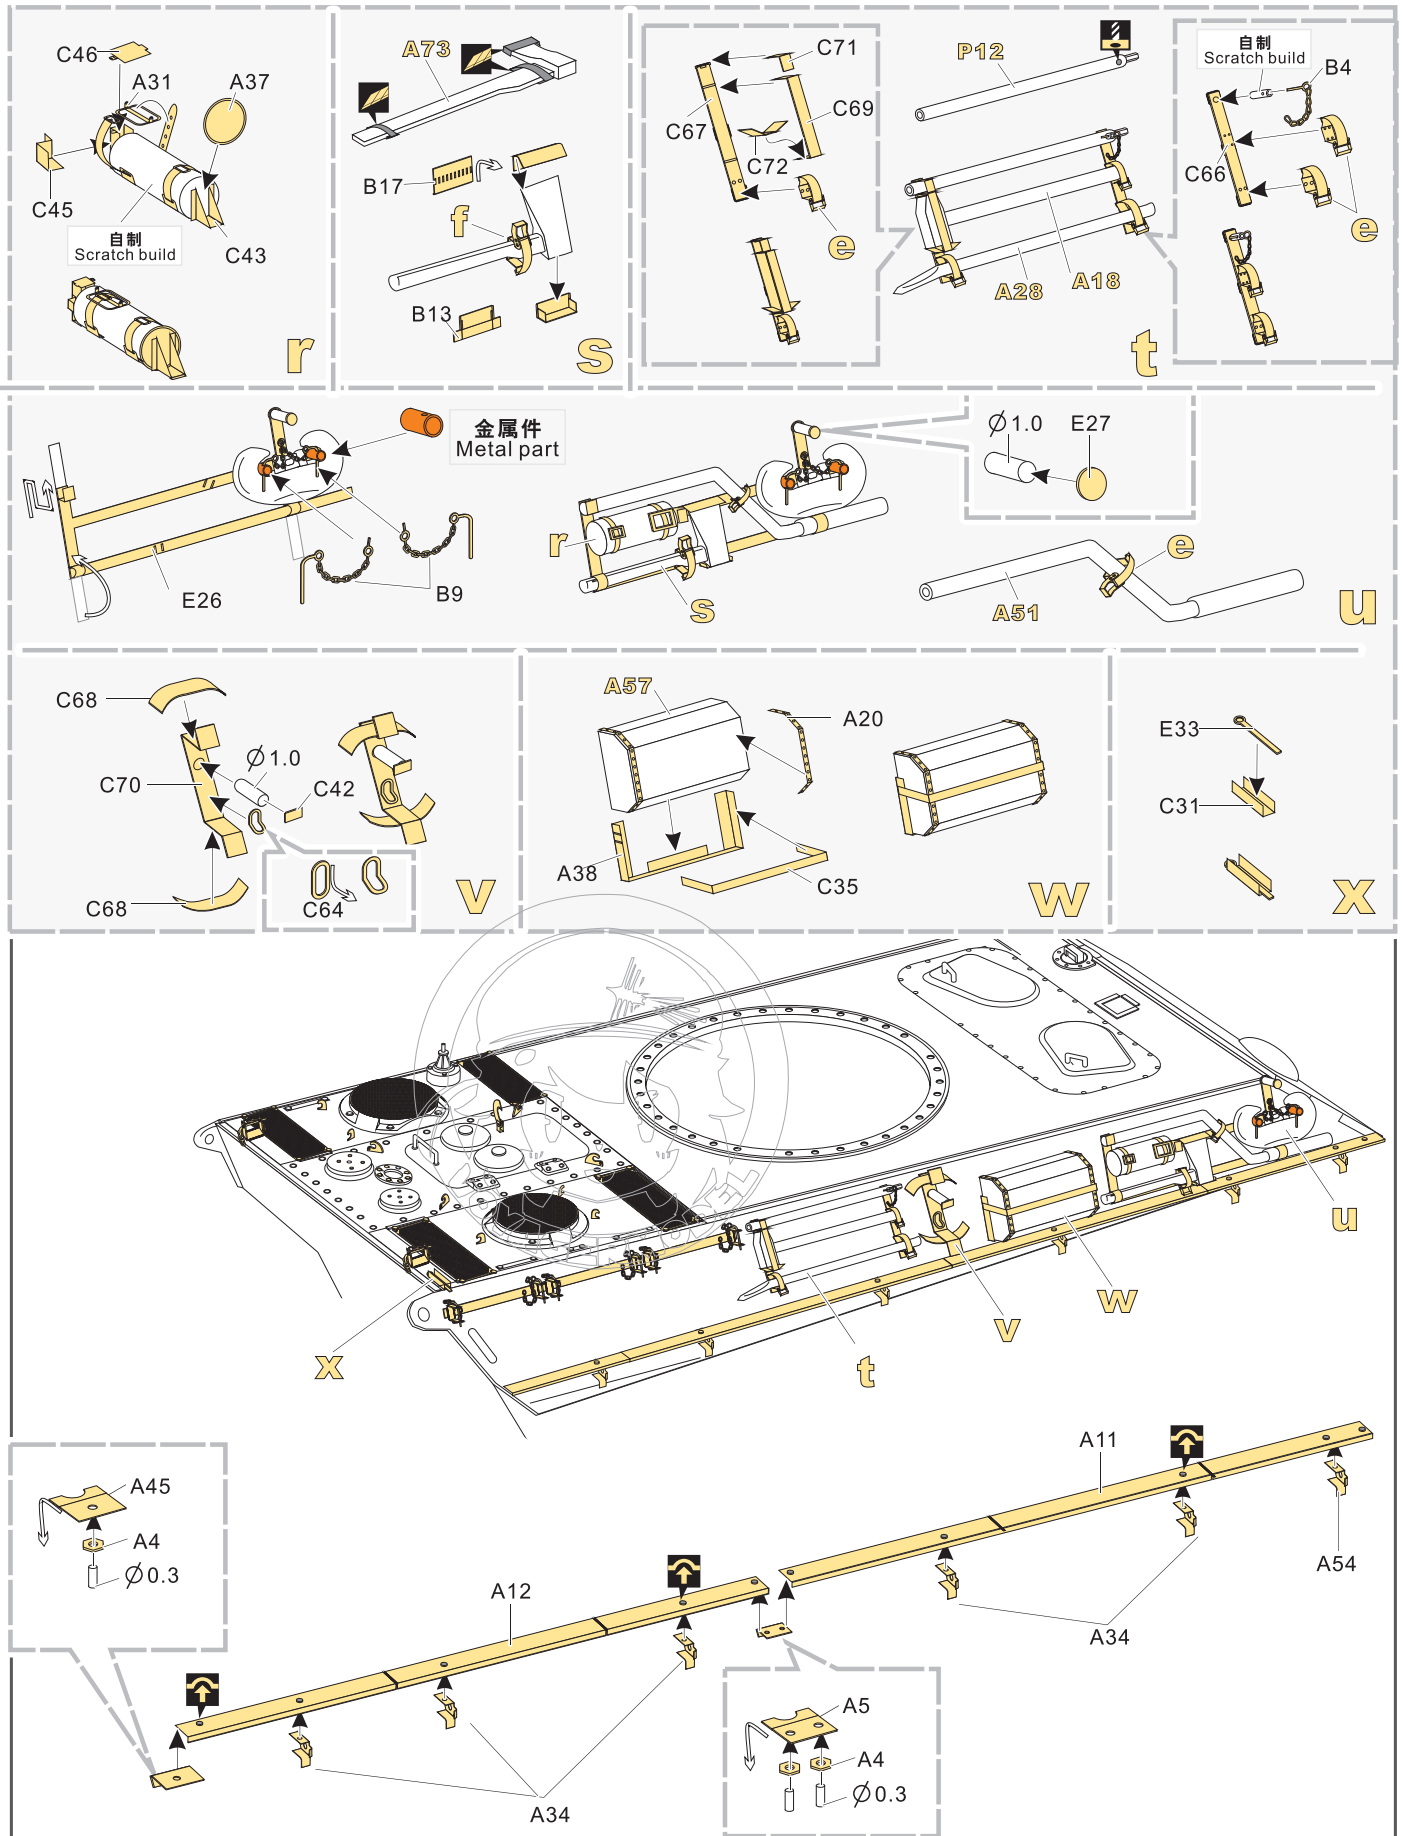

**VOYAGER
MODEL**

更多PE351071样品照片参考请扫一扫
MORE PICTUER OF PE 351071
REFERENCE SCAN HERE

推荐 PEA 070
VOYAGERMODEL PEA 070
Recommended

1/35 MILITARY MINIATURE VEHICLE UPGRADE SERIES PE351071

1/35 MILITARY MINIATURE VEHICLE UPGRADE SERIES PE351071