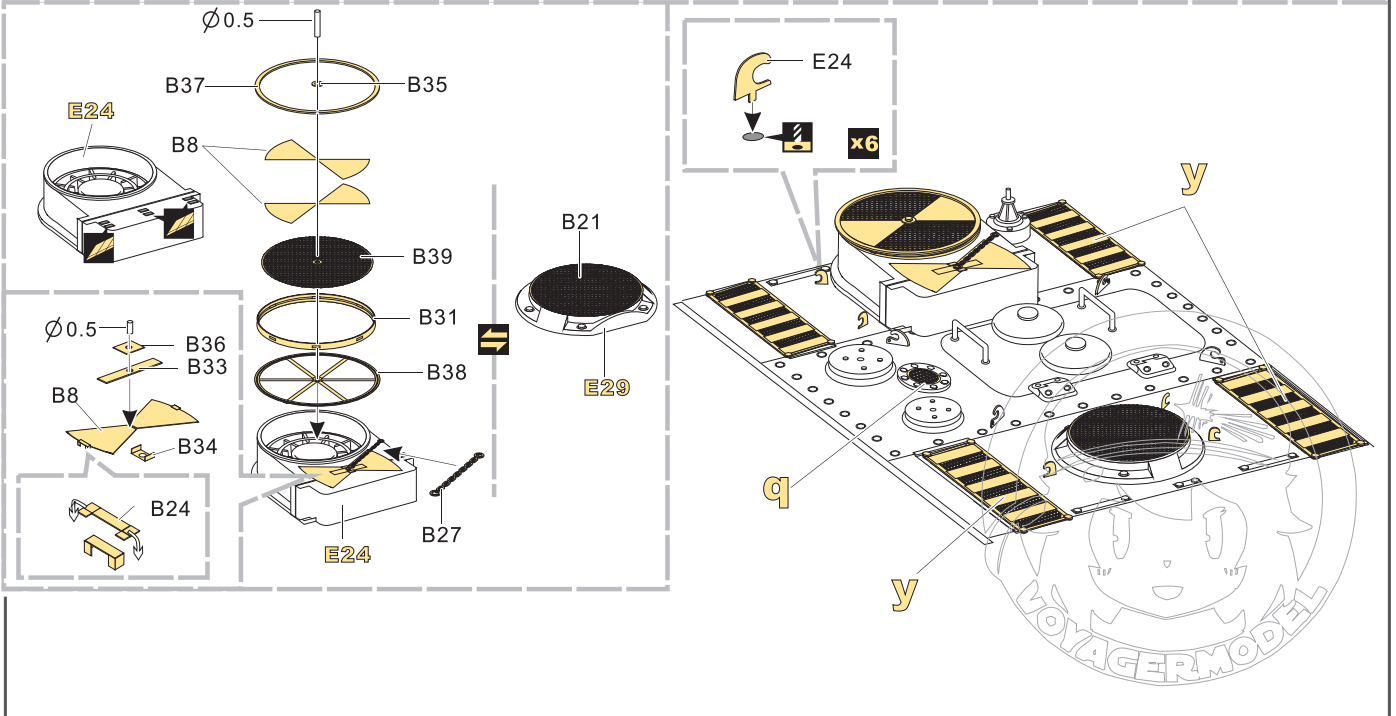

**VOYAGER
MODEL**

更多PE351071样品照片参考请扫一扫
MORE PICTUER OF PE 351071
REFERENCE SCAN HERE

推荐 PEA 070
VOYAGERMODEL PEA 070
Recommended

1/35 MILITARY MINIATURE VEHICLE UPGRADE SERIES PE351071

1/35 MILITARY MINIATURE VEHICLE UPGRADE SERIES PE351071