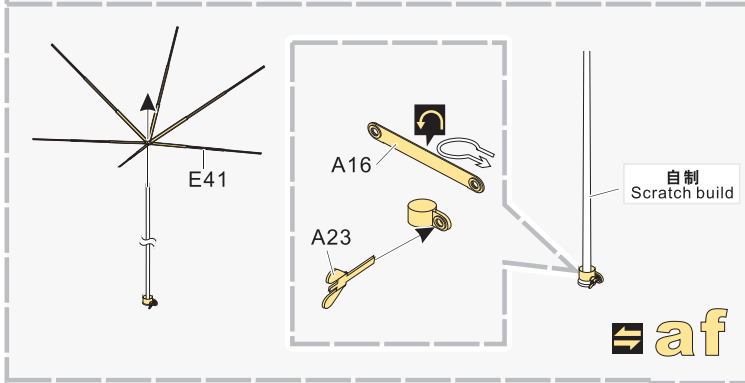

1/35 MILITARY MINIATURE VEHICLE UPGRADE SERIES PE351071

VOYAGERMODEL® 无限不面 极尽享境

Recommended item

PE 35867	WWII German Jagdpanther II tank destroyer basic
PE 35869	WWII German Panther II tank basic
PE 35870	WWII German Panther II Prototype Design Plan_basic
PE 35536	WWII German PzKpfw VK30.02 w/smoke discharger
PE 35892	WWII German King Tiger Final version
PE 35893	WWII German BAR 305mm Heavy Self-propelled Mortar
PE 35617	Modern Russian Object 279 heavy tank
PE 35552	WWII German VK1602 Leopard w/smoke discharger
PE 35543	WWII German Pz.Kpfw.VIII lowe Super Heavy tank
PE 35763	WWII German Pz.Kpfw.VIII VK7201(K) lowe Super Heavy tank basic