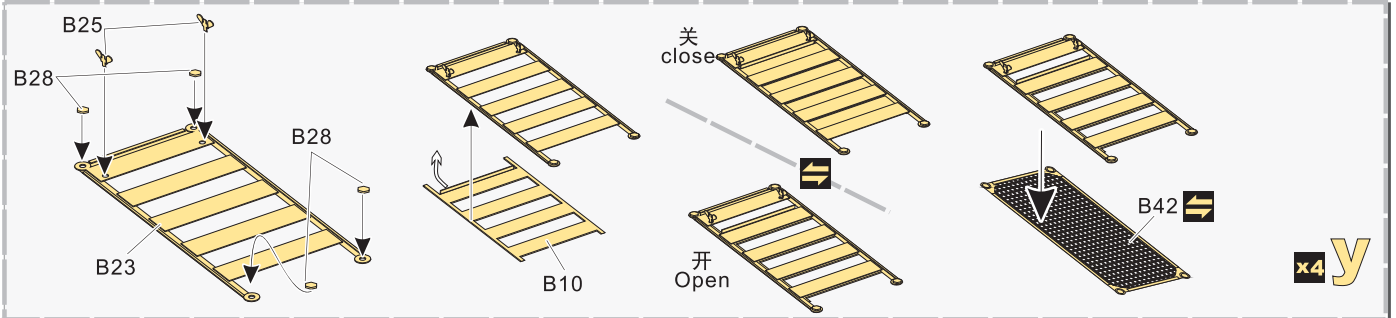

**VOYAGER
MODEL**

更多PE351071样品照片参考请扫一扫
MORE PICTUER OF PE 351071
REFERENCE SCAN HERE

推荐 PEA 070
VOYAGERMODEL PEA 070
Recommended

1/35 MILITARY MINIATURE VEHICLE UPGRADE SERIES PE351071

1/35 MILITARY MINIATURE VEHICLE UPGRADE SERIES PE351071