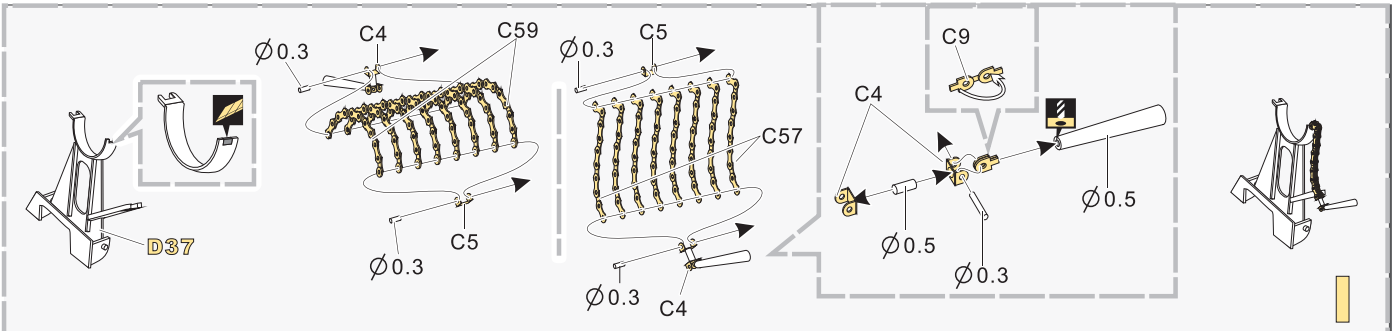

1/35 MILITARY MINIATURE VEHICLE UPGRADE SERIES PE351071