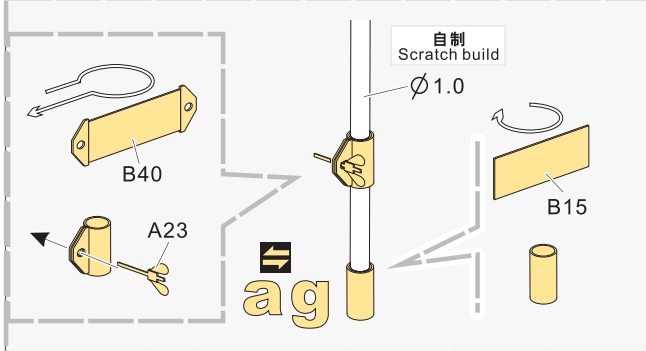

1/35 MILITARY MINIATURE VEHICLE UPGRADE SERIES PE351071

VOYAGERMODEL® 无限不面 极尽享境

Recommended item

PE 35867	WWII German Jagdpanther II tank destroyer basic
PE 35869	WWII German Panther II tank basic
PE 35870	WWII German Panther II Prototype Design Plan_basic
PE 35536	WWII German PzKpfw VK30.02 w/smoke discharger
PE 35892	WWII German King Tiger Final version
PE 35893	WWII German BAR 305mm Heavy Self-propelled Mortar
PE 35617	Modern Russian Object 279 heavy tank
PE 35552	WWII German VK1602 Leopard w/smoke discharger
PE 35543	WWII German Pz.Kpfw.VIII lowe Super Heavy tank
PE 35763	WWII German Pz.Kpfw.VIII VK7201(K) lowe Super Heavy tank basic