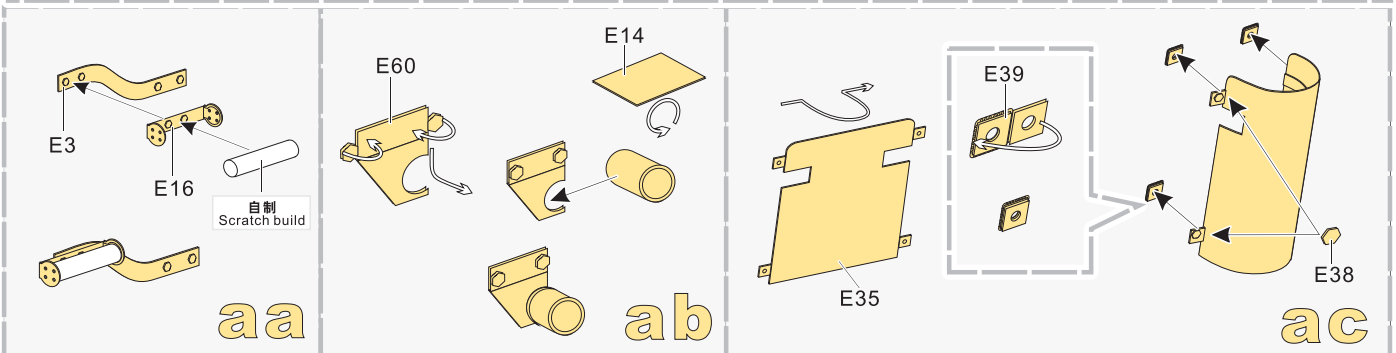

**VOYAGER
MODEL**

更多PE351071样品照片参考请扫一扫
MORE PICTUER OF PE 351071
REFERENCE SCAN HERE

推荐 PEA 070
VOYAGERMODEL PEA 070
Recommended

1/35 MILITARY MINIATURE VEHICLE UPGRADE SERIES PE351071

1/35 MILITARY MINIATURE VEHICLE UPGRADE SERIES PE351071