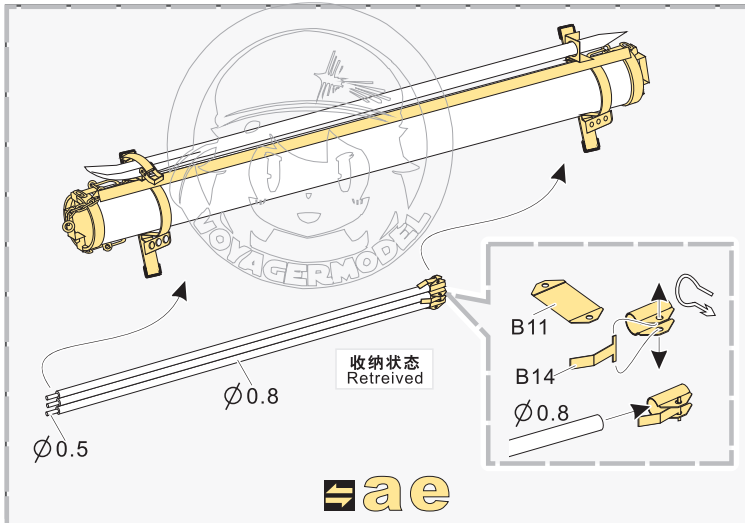

1/35 MILITARY MINIATURE VEHICLE UPGRADE SERIES PE351071

VOYAGERMODEL® 无限不面 极尽享境

Recommended item

PE 35867	WWII German Jagdpanther II tank destroyer basic
PE 35869	WWII German Panther II tank basic
PE 35870	WWII German Panther II Prototype Design Plan_basic
PE 35536	WWII German PzKpfw VK30.02 w/smoke discharger
PE 35892	WWII German King Tiger Final version
PE 35893	WWII German BAR 305mm Heavy Self-propelled Mortar
PE 35617	Modern Russian Object 279 heavy tank
PE 35552	WWII German VK1602 Leopard w/smoke discharger
PE 35543	WWII German Pz.Kpfw.VIII lowe Super Heavy tank
PE 35763	WWII German Pz.Kpfw.VIII VK7201(K) lowe Super Heavy tank basic