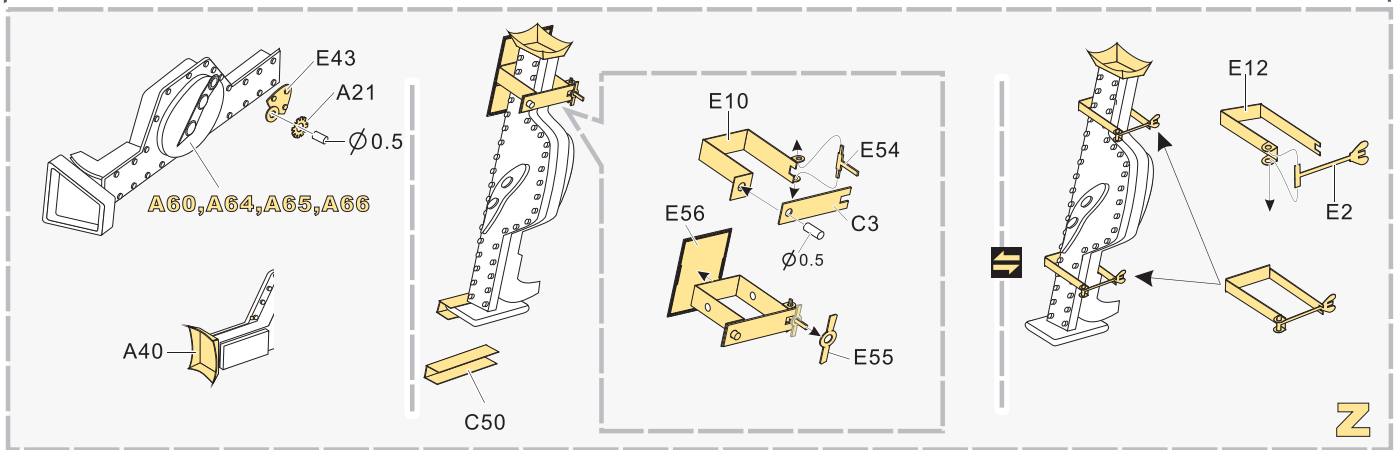

**VOYAGER
MODEL**

更多PE351071样品照片参考请扫一扫
MORE PICTUER OF PE 351071
REFERENCE SCAN HERE

推荐 PEA 070
VOYAGERMODEL PEA 070
Recommended

1/35 MILITARY MINIATURE VEHICLE UPGRADE SERIES PE351071

1/35 MILITARY MINIATURE VEHICLE UPGRADE SERIES PE351071