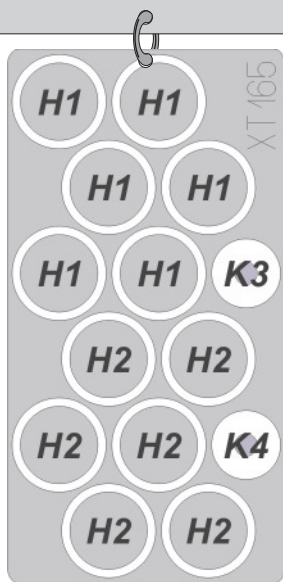

**eduard**  
**Express Mask**

**XT 165**

  
**LIQUID MASK**

## BMP-3 wheel masks

A die-cut mask for accurate painting for Trumpeter kit

*scale 1/35 KIT*