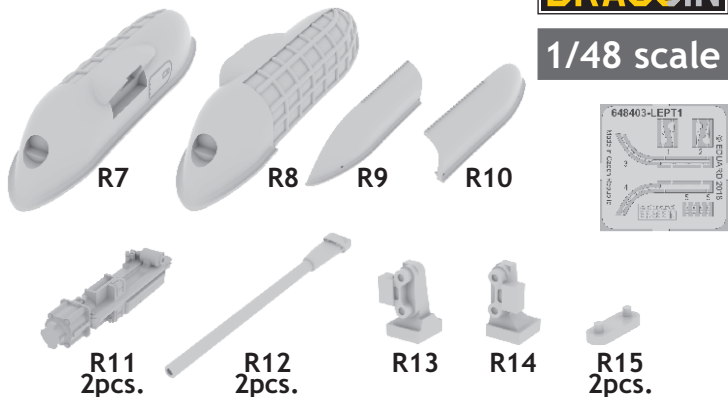

# 648 403 Bf 109G gun pods

for Tamiya kit - pro stavebnici Tamiya

**eduard**  
**BRASSIN**

1/48 scale

### COLOURS

GSI Creos (GUNZE)		Mr.METAL COLOR		
AQUEOUS	Mr.COLOR	Mr.METAL COLOR		
[H 8]	[C 8]	SILVER	[MC214]	DARK IRON
[H12]	[C33]	FLAT BLACK		
[H70]	[C60]	RLM02 GRAY		

This product contains metal and resin detail parts for upgrading scale plastic models. When selecting this set make sure that it is for the kit mentioned in product name as these sets are made specifically for that kit. When upgrading the model some cutting or corrections may be necessary for parts to fit accurately. **WARNING!** This set contains small and sharp parts. Work carefully in a ventilated and well-lit room. Safety glasses are recommended. This product is not suitable for children below 14 years of age.