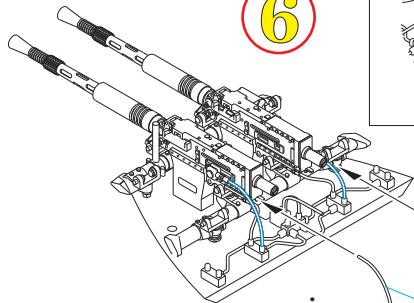

PE3

5

wire
Ø - 0,25mm
l - 4,5mm

H 8
C 8
SILVER

7

A

D

PE3

6

wire
Ø - 0,25mm
l - 8mm

H 8
C 8
SILVER

wire
Ø - 0,25mm
l - 8mm

CORRECT POSITION

CORRECT POSITION

CORRECT POSITION

CORRECT POSITION