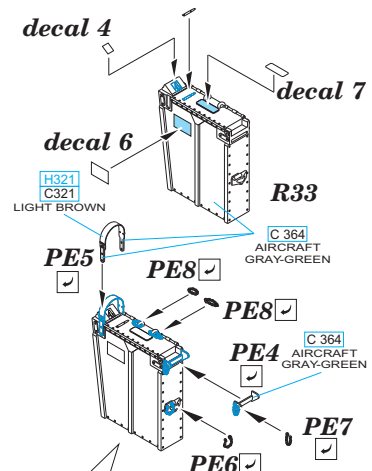

6

wire
Ø - 0,25mm
l - 8mm

H 8
C 8
SILVER

wire
Ø - 0,25mm
l - 8mm

CORRECT POSITION

CORRECT POSITION

CORRECT POSITION

CORRECT POSITION

E

decal 5

F

decal 5

G

decal 5

H

decal 5

DETAIL

DETAIL

DETAIL

DETAIL

8

9

10

11