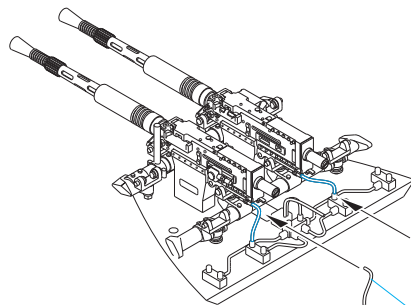

PE3 ☒

5

wire
Ø - 0,25mm
l - 4,5mm

H 8
C 8
SILVER

7

A