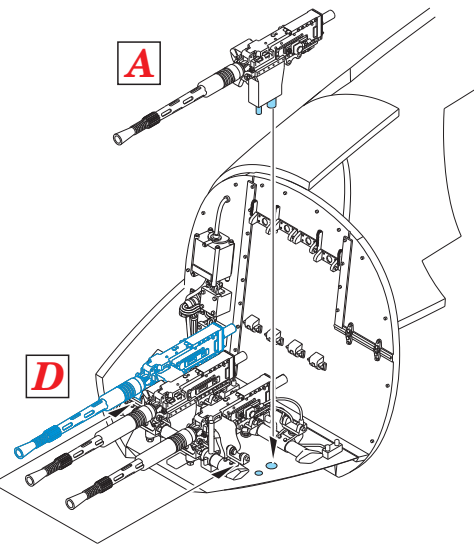

PE3

5

wire
Ø - 0,25mm
l - 4,5mm

H 8
C 8
SILVER

7

A

D

PE3

6

wire
Ø - 0,25mm
l - 8mm

H 8
C 8
SILVER

wire
Ø - 0,25mm
l - 8mm

CORRECT POSITION

CORRECT POSITION

CORRECT POSITION

CORRECT POSITION