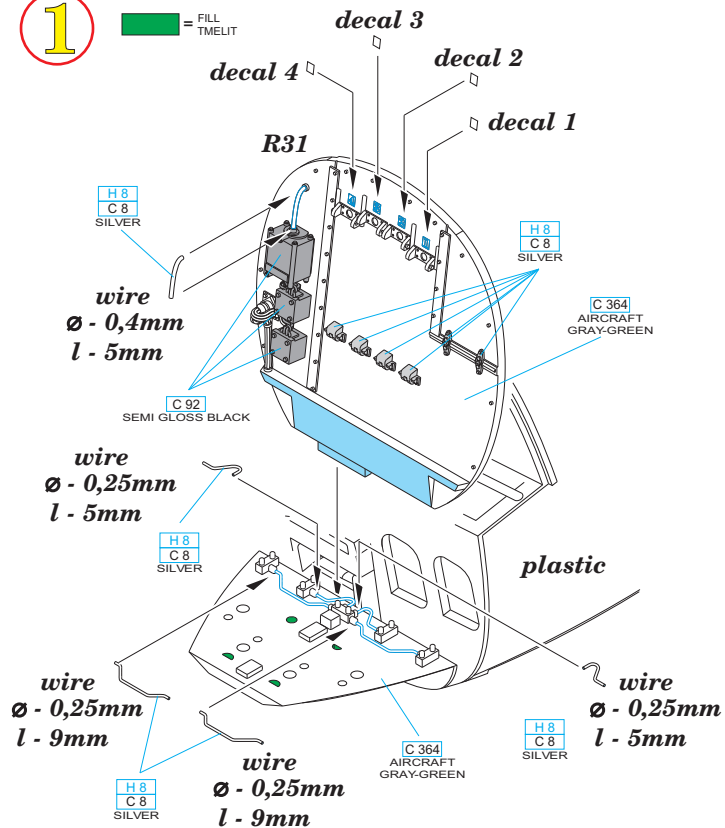

REMOVE ODSTRANIT	BEND OHNOUT	SYMMETRICAL ASSEMBLY SYMETRICKÁ MONTÁŽ
GRIND OBROUSIT	OPTION VOLBA	SCRIBE THE PANEL AND HOLES RYTÍ
DRILL HOLE VRTAT OTVOR	REPLACE NAHRADIT	REVERSE SIDE OTOČIT

2

1

= FILL
TMELIT