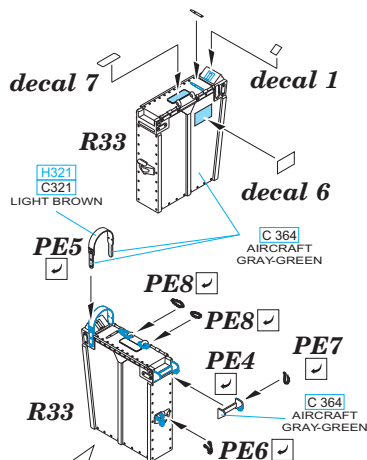

CORRECT POSITION

CORRECT POSITION

E

decal 5