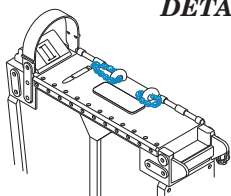

CORRECT POSITION

CORRECT POSITION

CORRECT POSITION

CORRECT POSITION

E

decal 5

F

decal 5

G

decal 5

H

decal 5

DETAIL

DETAIL

DETAIL

DETAIL