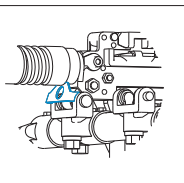

4

B

C

PE3 ☒

5

wire
Ø - 0,25mm
l - 4,5mm

H 8
C 8
SILVER

7

A

D

PE3 ☒

6

wire
Ø - 0,25mm
l - 8mm

H 8
C 8
SILVER

wire
Ø - 0,25mm
l - 8mm