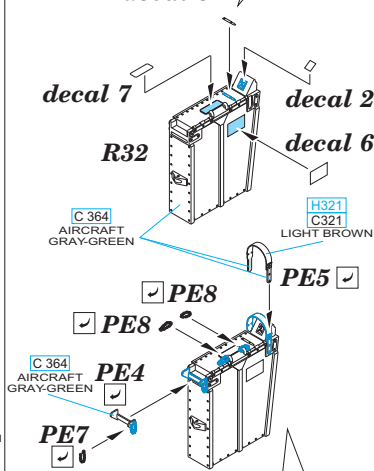

CORRECT POSITION

CORRECT POSITION

CORRECT POSITION

CORRECT POSITION

E

decal 5

F

decal 5

G

decal 5

H

decal 5

DETAIL

DETAIL

DETAIL

DETAIL