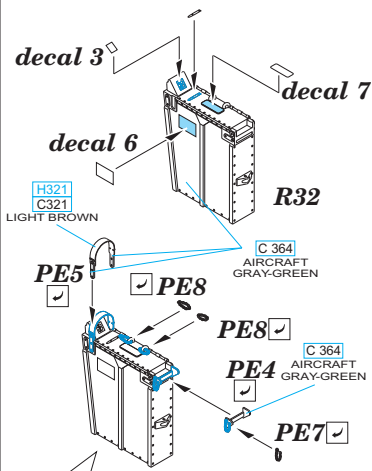

6

wire
Ø - 0,25mm
l - 8mm

H 8
C 8
SILVER

wire
Ø - 0,25mm
l - 8mm

CORRECT POSITION

CORRECT POSITION

CORRECT POSITION

CORRECT POSITION

E

decal 5

F

decal 5

G

decal 5

H

decal 5

DETAIL

DETAIL

DETAIL

DETAIL

8

9

10

11