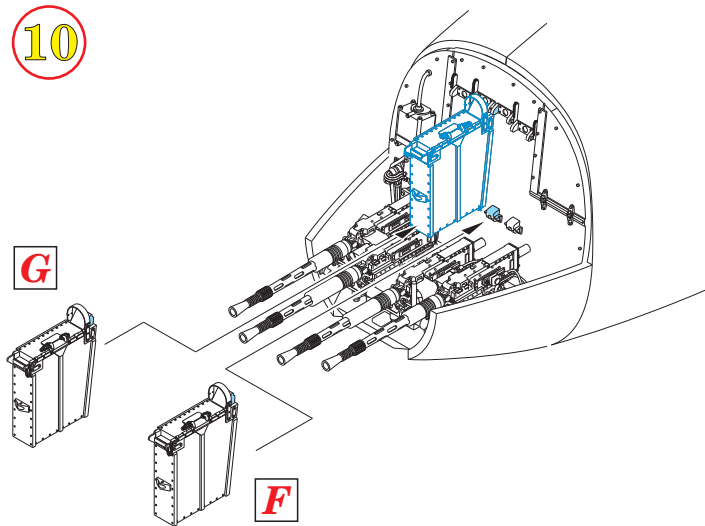

6

wire
Ø - 0,25mm
l - 8mm

H 8
C 8
SILVER

wire
Ø - 0,25mm
l - 8mm

CORRECT POSITION

CORRECT POSITION

CORRECT POSITION

CORRECT POSITION

DETAIL

DETAIL

DETAIL

DETAIL

8

9

10

11