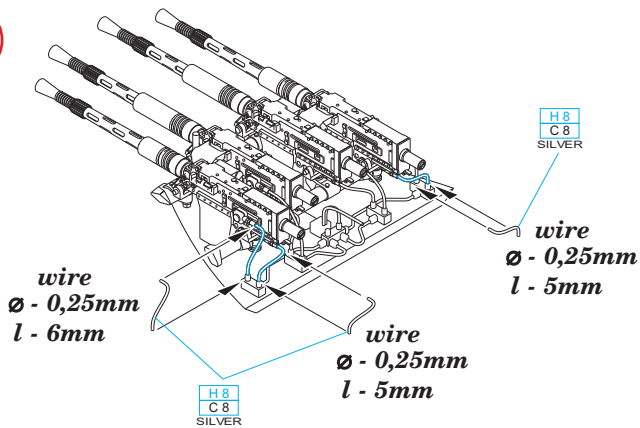

6

wire
Ø - 0,25mm
l - 8mm

H 8
C 8
SILVER

wire
Ø - 0,25mm
l - 8mm

CORRECT POSITION

CORRECT POSITION

CORRECT POSITION

CORRECT POSITION

DETAIL

DETAIL

DETAIL

DETAIL

8

9

10

11