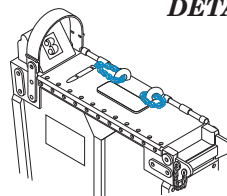

CORRECT POSITION

CORRECT POSITION

CORRECT POSITION

CORRECT POSITION

E

decal 5

F

decal 5

G

decal 5

H

decal 5

DETAIL

DETAIL

DETAIL

DETAIL