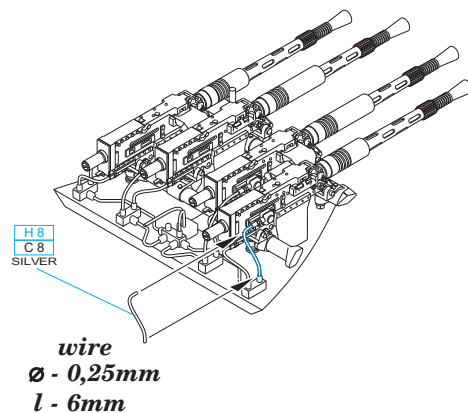

6

wire
Ø - 0,25mm
l - 8mm

H 8
C 8
SILVER

wire
Ø - 0,25mm
l - 8mm

CORRECT POSITION

CORRECT POSITION

CORRECT POSITION

CORRECT POSITION

DETAIL

DETAIL

DETAIL

DETAIL

8

9

10

11