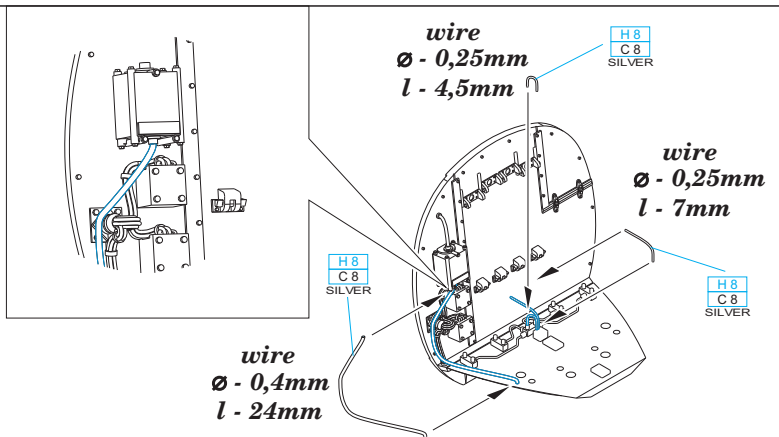

REMOVE ODSTRANIT	BEND OHNOUT	SYMMETRICAL ASSEMBLY SYMETRICKÁ MONTÁŽ
GRIND OBROUSIT	OPTION VOLBA	SCRIBE THE PANEL AND HOLES RYTÍ
DRILL HOLE VRTAT OTVOR	REPLACE NAHRADIT	REVERSE SIDE OTOČIT

2

1

= FILL
TMELIT