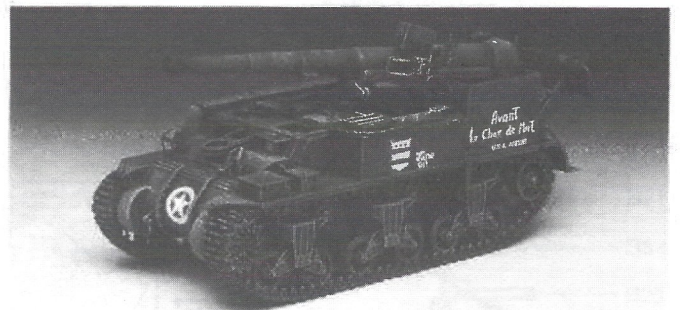

# ARMOR SERIES

13263  
1/35 R.O.K KIFV K-200 A.P.C

13264  
1/35 TIGER I WWII TANK "EXTERIOR MODER"

13265  
1/35 GERMAN TIGER-I MID PRODUCTION VERSION

13266  
1/35 M-113A1 VIETNAM VERSION

13267  
1/35 I.D.F. MERKAVAD MK III