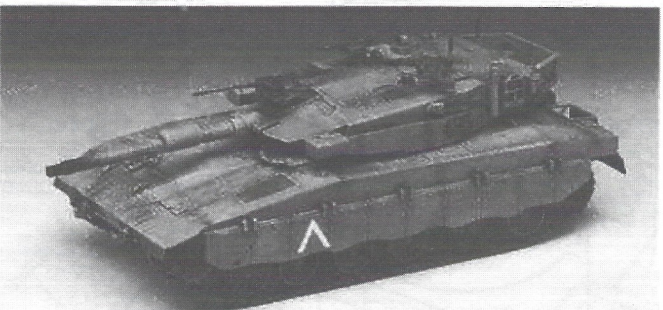

# ARMOR SERIES

13263  
1/35 R.O.K KIFV K-200 A.P.C

13264  
1/35 TIGER I WWII TANK "EXTERIOR MODER"

13265  
1/35 GERMAN TIGER-I MID PRODUCTION VERSION

13266  
1/35 M-113A1 VIETNAM VERSION

13267  
1/35 I.D.F. MERKAVAD MK III