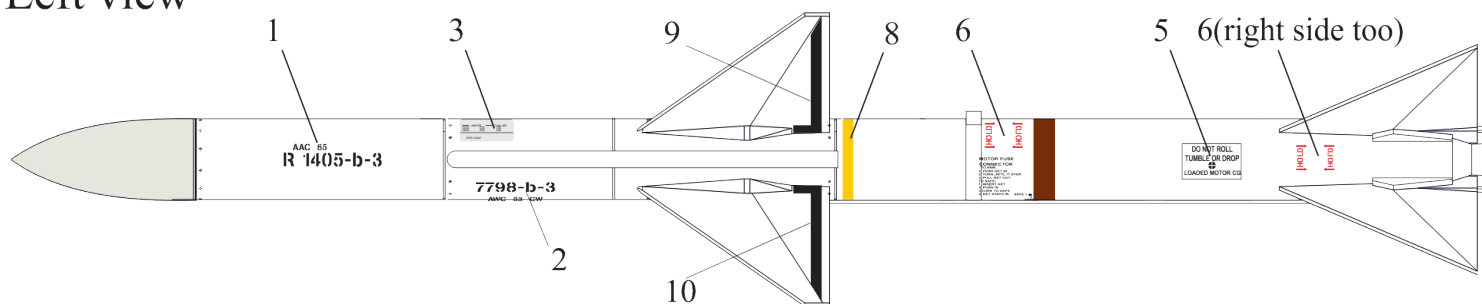

# AIM-7E Sparrow stencils (16 pcs.)

Left view

The set is typically for AIM-7E3. Black elements indicate to E2 or higher.  
All missile is white with very light tan (or light grey) nose cone.

Top view

[www.uprise-decal.ru](http://www.uprise-decal.ru)