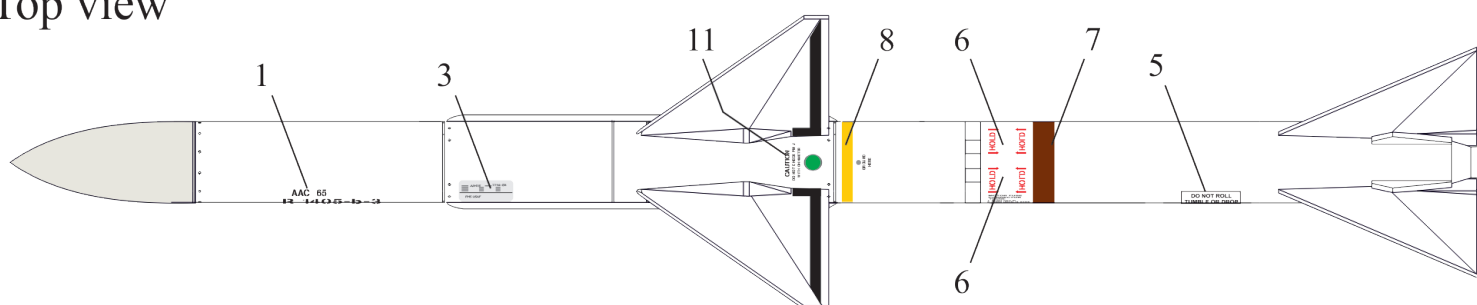

# AIM-7E Sparrow stencils (16 pcs.)

Left view

The set is typically for AIM-7E3. Black elements indicate to E2 or higher.  
All missile is white with very light tan (or light grey) nose cone.

Top view

[www.uprise-decal.ru](http://www.uprise-decal.ru)