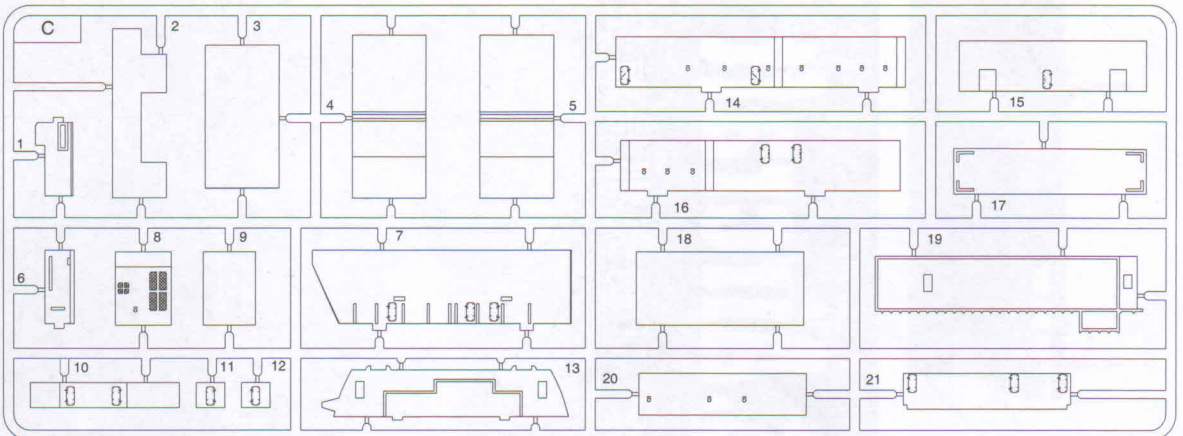

ITEM NO.05603

U.S.Aircraft Carrier CV-10 Yorktown 1944

美国CV-10约克郡号航空母舰

1:350 SCALE

05603

1

A

B

C

蚀刻片提供:
Etched Brass detailing sets made by Tom's Modelworks, www.tomsmodelworks.com

部品图 Parts

G × 2

J × 4

L × 4

M × 4

N × 4

部品图 Parts

船体
Upper hull

座架
Stand

水线板
Waterline plate

船底
Lower hull

铭牌
Name plate

后飞行甲板
Aft flight deck

前飞行甲板
Fore flight deck