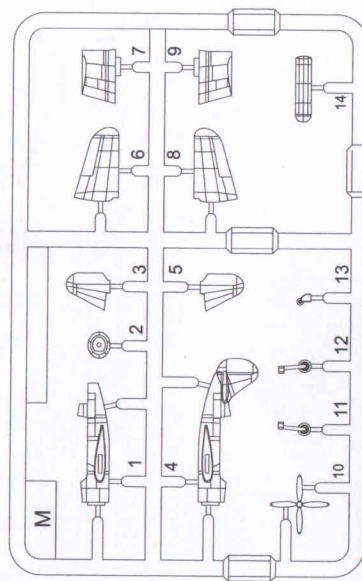

C

蚀刻片提供:
Etched Brass detailing sets made by Tom's Modelworks, www.tomsmodelworks.com

部品图 Parts

G × 2

J × 4

L × 4

M × 4

N × 4

部品图 Parts

船体
Upper hull

座架
Stand

水线板
Waterline plate

船底
Lower hull

铭牌
Name plate

后飞行甲板
Aft flight deck

前飞行甲板
Fore flight deck

中间飞行甲板
Center flight deck

中机库甲板
Center hangar deck

后机库甲板
Stern hangar deck

前机库甲板
Fore hangar deck

1 甲板的组装
Assembly of deck

2 甲板上的组装
Assembly on the decks

3 舰首部分的组装
Assembly of bow

4 舰舷部分组装
Assembly of hangar deck door