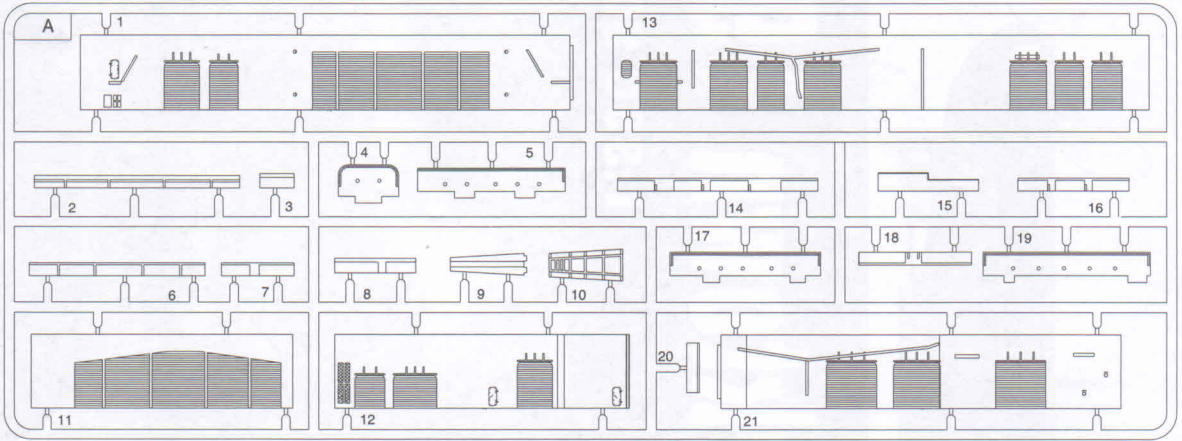

A

B

C

蚀刻片提供:
Etched Brass detailing sets made by Tom's Modelworks, www.tomsmodelworks.com