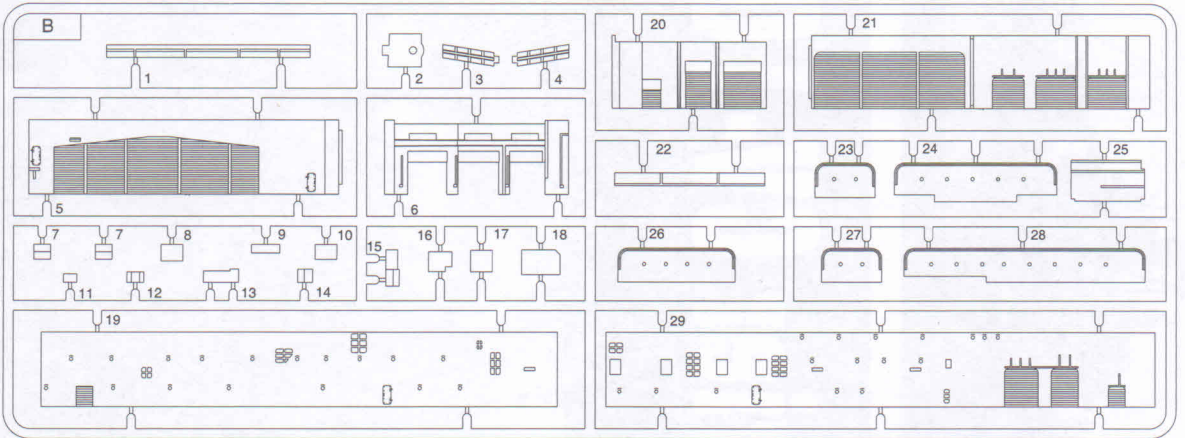

ITEM NO.05603

U.S.Aircraft Carrier CV-10 Yorktown 1944

美国CV-10约克郡号航空母舰

1:350 SCALE

05603

1

A

B

C

蚀刻片提供:
Etched Brass detailing sets made by Tom's Modelworks, www.tomsmodelworks.com

部品图 Parts

G × 2

J × 4

L × 4

M × 4

N × 4

部品图 Parts

船体
Upper hull

座架
Stand

水线板
Waterline plate

船底
Lower hull

铭牌
Name plate

后飞行甲板
Aft flight deck

前飞行甲板
Fore flight deck