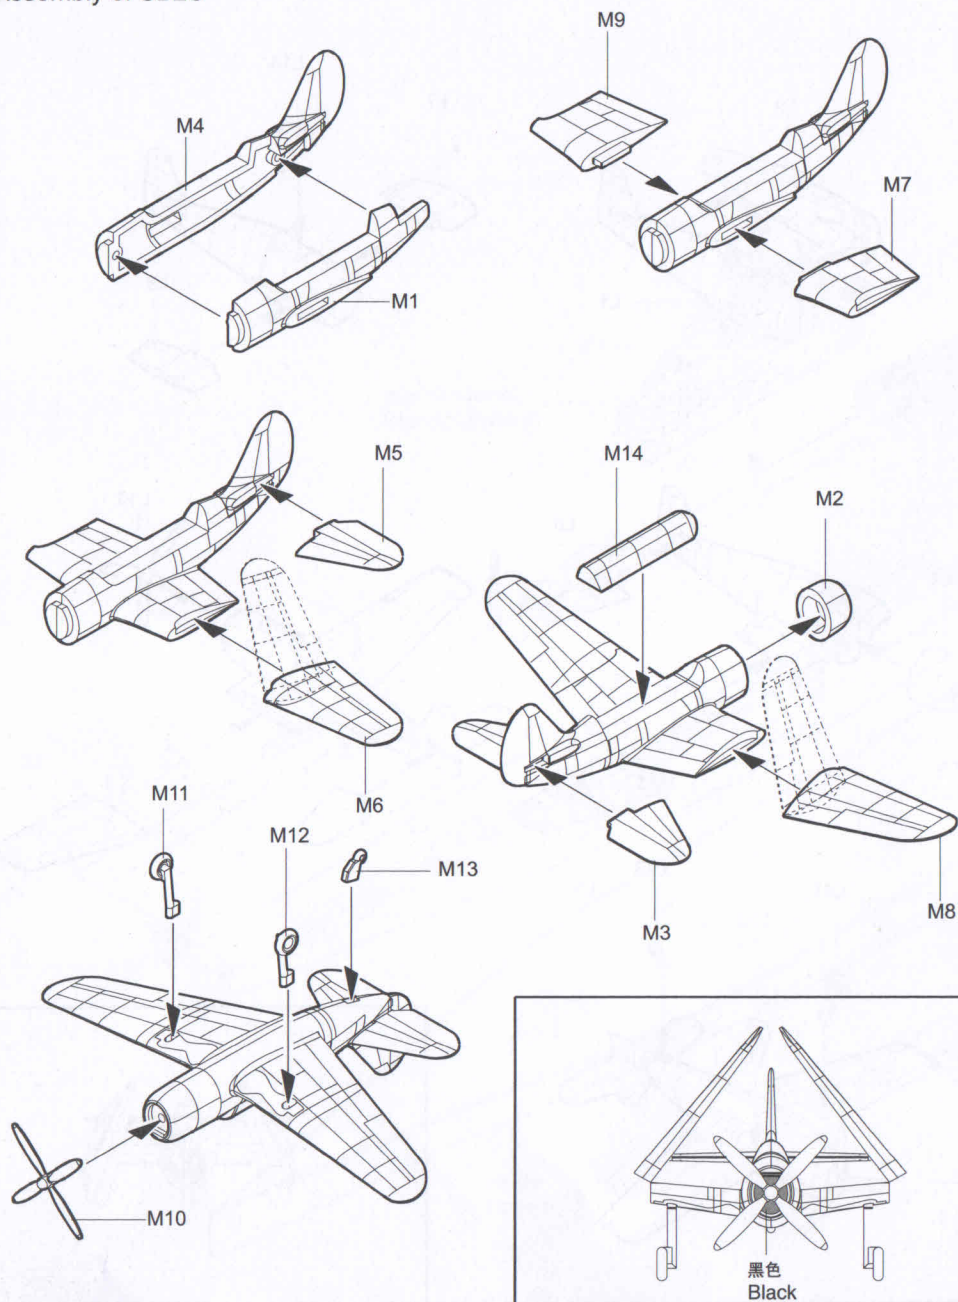

SB2C飞机组装
Assembly of SB2C