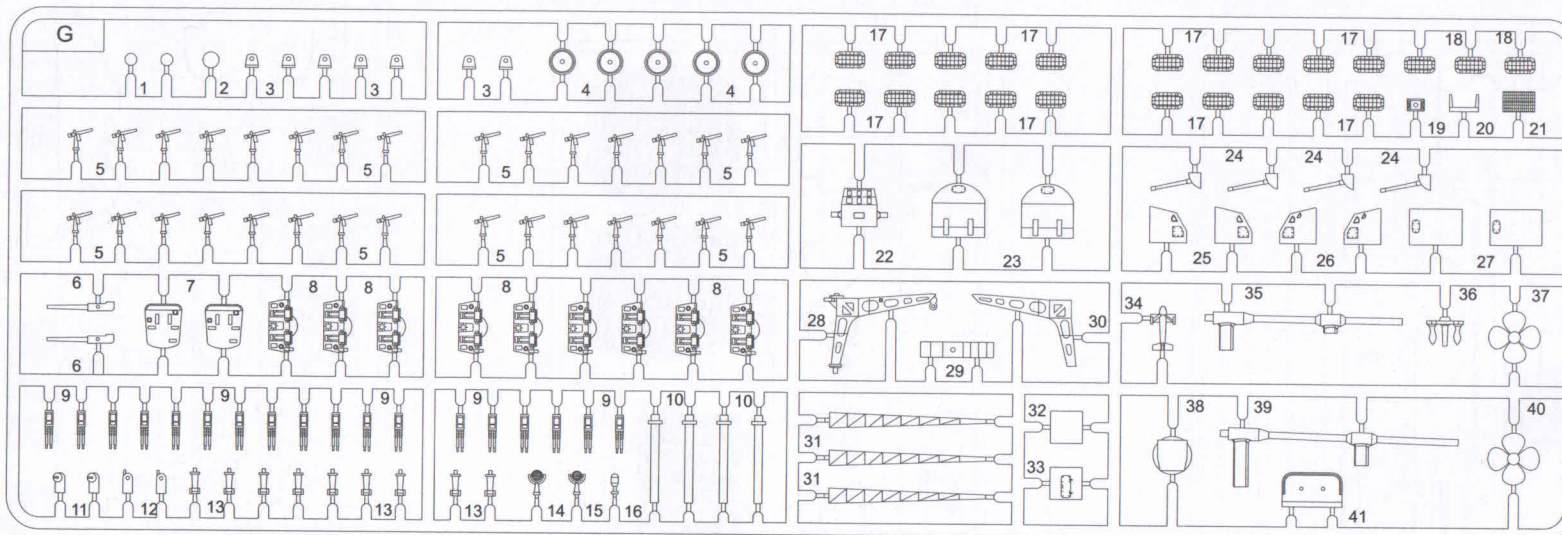

ITEM NO.05603

U.S.Aircraft Carrier CV-10 Yorktown 1944

美国CV-10约克郡号航空母舰

1:350 SCALE

05603

1

A

B

C

蚀刻片提供:
Etched Brass detailing sets made by Tom's Modelworks, www.tomsmodelworks.com

部品图 Parts

G × 2

J × 4

L × 4

M × 4

N × 4

部品图 Parts

船体
Upper hull

座架
Stand

水线板
Waterline plate

船底
Lower hull

铭牌
Name plate

后飞行甲板
Aft flight deck

前飞行甲板
Fore flight deck