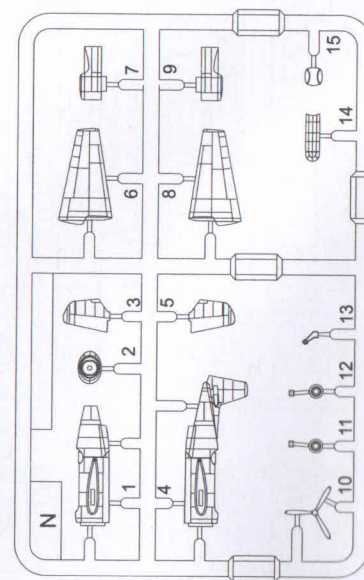

C

蚀刻片提供:
Etched Brass detailing sets made by Tom's Modelworks, www.tomsmodelworks.com

部品图 Parts

G × 2

J × 4

L × 4

M × 4

N × 4

部品图 Parts

船体
Upper hull

座架
Stand

水线板
Waterline plate

船底
Lower hull

铭牌
Name plate

后飞行甲板
Aft flight deck

前飞行甲板
Fore flight deck