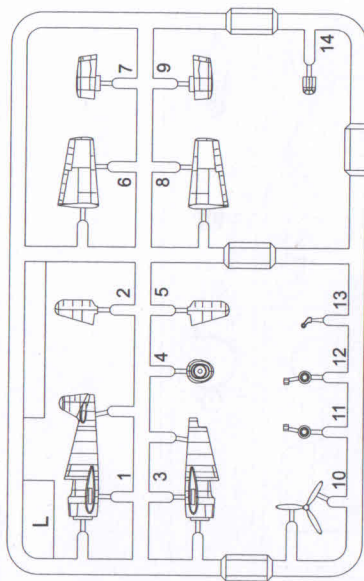

C

蚀刻片提供:
Etched Brass detailing sets made by Tom's Modelworks, www.tomsmodelworks.com

部品图 Parts

G × 2

J × 4

L × 4

M × 4

N × 4

部品图 Parts

船体
Upper hull

座架
Stand

水线板
Waterline plate

船底
Lower hull

铭牌
Name plate

后飞行甲板
Aft flight deck

前飞行甲板
Fore flight deck

中间飞行甲板
Center flight deck

中机库甲板
Center hangar deck

后机库甲板
Stern hangar deck

前机库甲板
Fore hangar deck

1 甲板的组装
Assembly of deck

2 甲板上的组装
Assembly on the decks

3 舰首部分的组装
Assembly of bow

4 舰舷部分组装
Assembly of hangar deck door