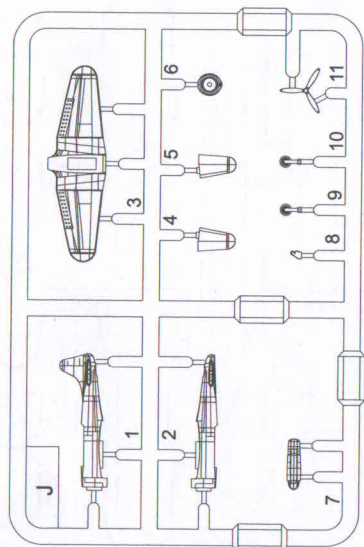

C

蚀刻片提供:
Etched Brass detailing sets made by Tom's Modelworks, www.tomsmodelworks.com

部品图 Parts

G × 2

J × 4

L × 4

M × 4

N × 4

部品图 Parts

船体
Upper hull

座架
Stand

水线板
Waterline plate

船底
Lower hull

铭牌
Name plate

后飞行甲板
Aft flight deck

前飞行甲板
Fore flight deck

中间飞行甲板
Center flight deck

中机库甲板
Center hangar deck

后机库甲板
Stern hangar deck

前机库甲板
Fore hangar deck

1 甲板的组装
Assembly of deck

2 甲板上的组装
Assembly on the decks

3 舰首部分的组装
Assembly of bow

4 舰舷部分组装
Assembly of hangar deck door