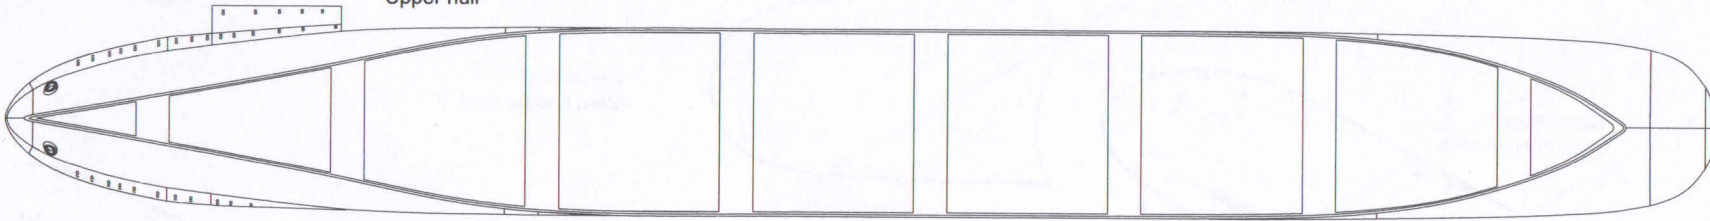

C

蚀刻片提供:
Etched Brass detailing sets made by Tom's Modelworks, www.tomsmodelworks.com

部品图 Parts

G × 2

J × 4

L × 4

M × 4

N × 4

部品图 Parts

船体
Upper hull

座架
Stand

水线板
Waterline plate

船底
Lower hull

铭牌
Name plate

后飞行甲板
Aft flight deck

前飞行甲板
Fore flight deck