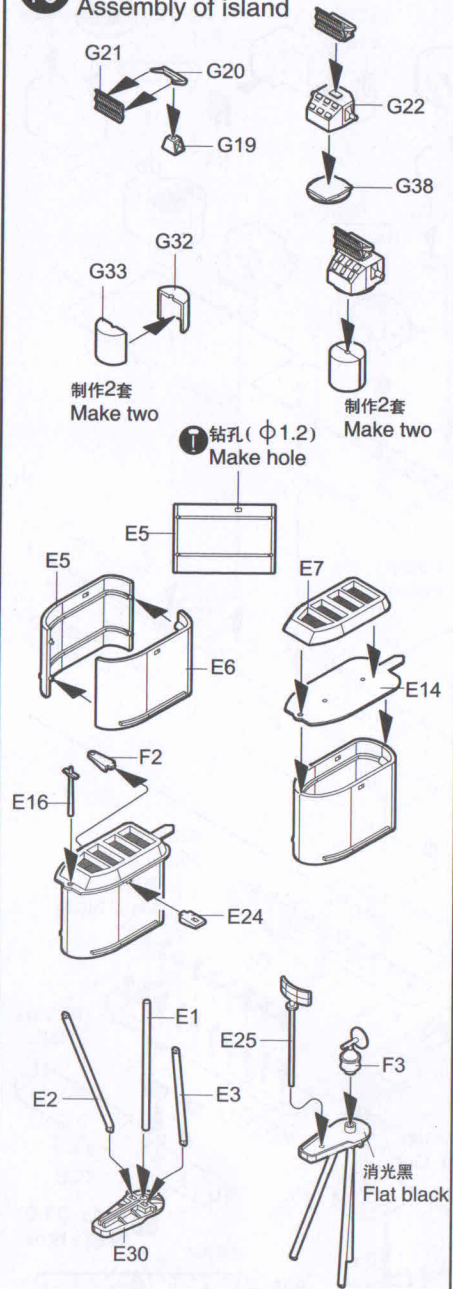

C

蚀刻片提供:
Etched Brass detailing sets made by Tom's Modelworks, www.tomsmodelworks.com

部品图 Parts

G × 2

J × 4

L × 4

M × 4

N × 4

部品图 Parts

船体
Upper hull

座架
Stand

水线板
Waterline plate

船底
Lower hull

铭牌
Name plate

后飞行甲板
Aft flight deck

前飞行甲板
Fore flight deck

5 舰舷部分组装
Assembly of hangar deck door

6 舰舷部分组装
Assembly of hangar deck door

7 舰舷部分组装
Assembly of hangar deck door

9 舰尾部分组装
Assembly of stern

10 舰舷部分组装
Assembly of shipboard

制作4套
Make four

11 舰首部分组装
Assembly of bow

12 飞行甲板的组装
Assembly of deck

13 飞行甲板的组装
Assembly of deck

14 甲板上的组装
Assembly on the flight decks

16 舰桥部分组装
Assembly of island

17 舰桥部分组装
Assembly of island

18 舰桥部分组装
Assembly of island

舰桥 (Yorktown)
Island (Yorktown)