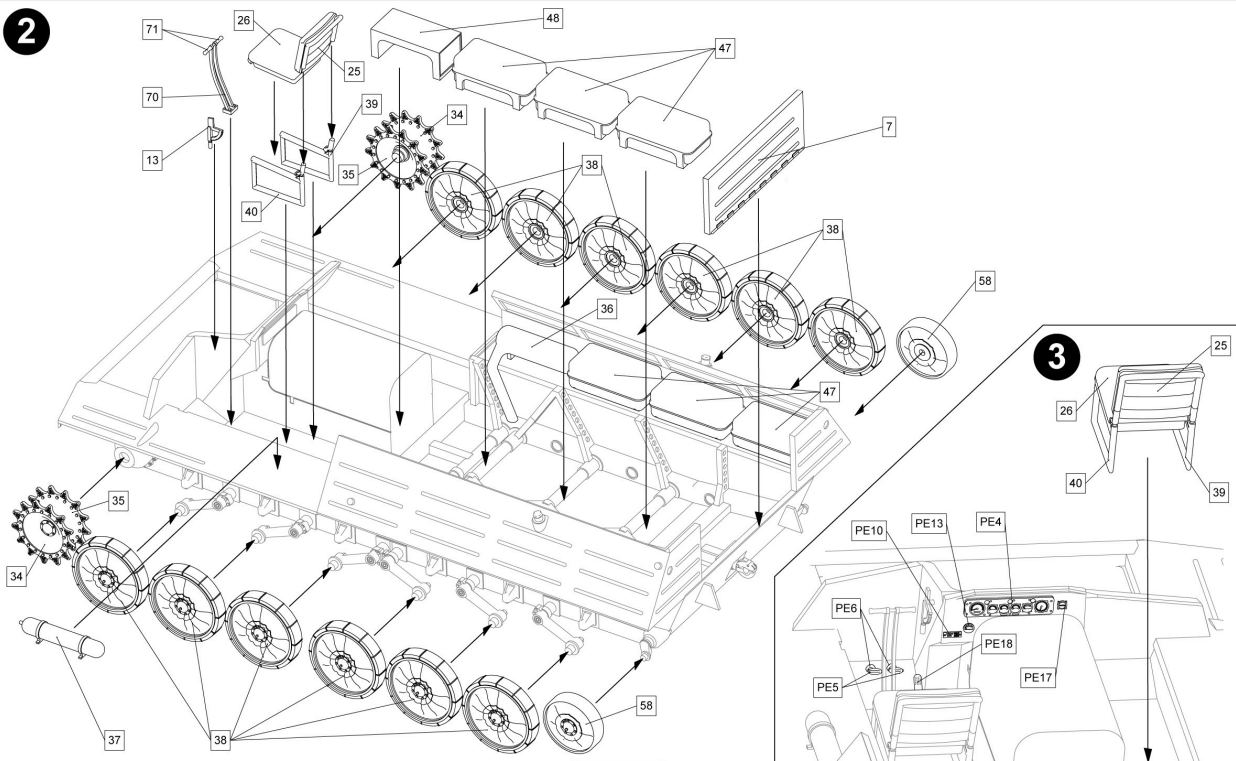

GT-T

1:35

NO. BM35127

1

2

3

Slypi's
DETAILS

4

Similarly on the other side

5

6