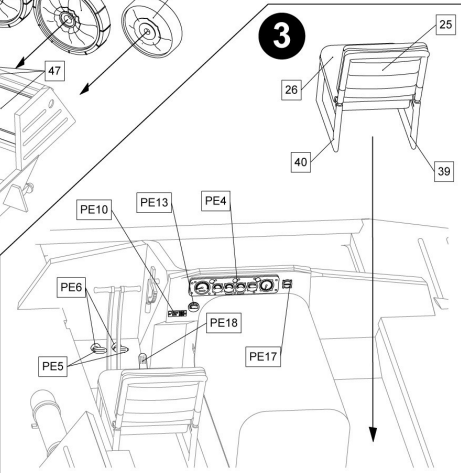

GT-T

1:35

NO. BM35127

1

2

3

Slypi's
DETAILS

4