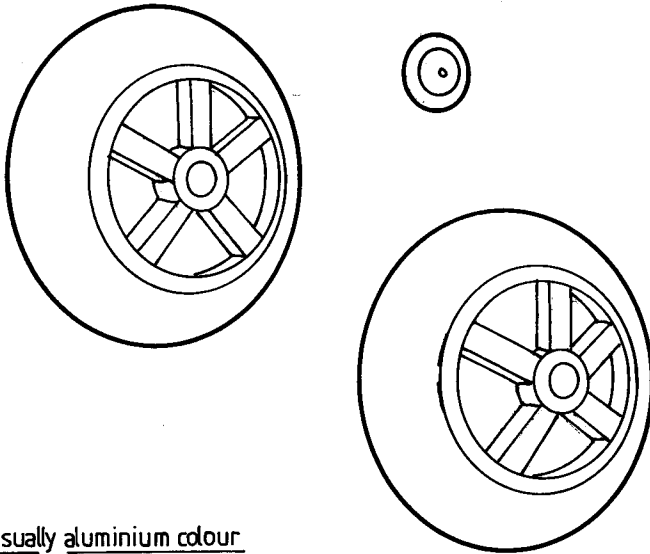

Set
SC72-73

AIRWAVES
SPITFIRE WHEELS

These replacement wheels are manufactured from polyurethane resin and will suit most Merlin powered Spitfire/Seafire variants. Seam marks can be removed by carefully scraping with a sharp blade and finishing with wet wet & dry paper. For fixing use superglue or two part epoxy. Airwaves are distributed by E.D. Models, 64 Stratford Road, Shirley, Solihull, West Midlands B90 3LP, England. Telephone: 021-744-7488. Fax: 021-733-2591.

Hubs usually aluminium colour
(check references)