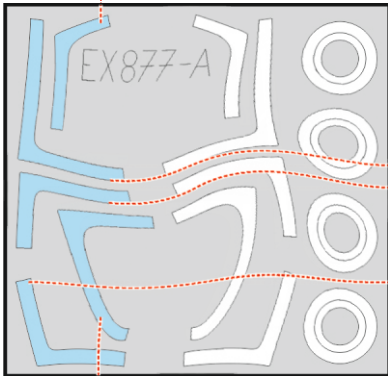

EA-18G TFace

EX 877

for kit **MENG**

scale **1/48**

LIQUID MASK

two-seat
version canopy

OUTSIDE

LIQUID MASK

H8

INSIDE