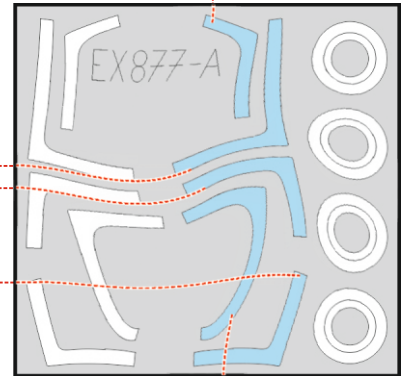

EA-18G TFace

EX 877

for kit **MENG**

scale **1/48**

LIQUID MASK

two-seat
version canopy

OUTSIDE

LIQUID MASK

H8

INSIDE