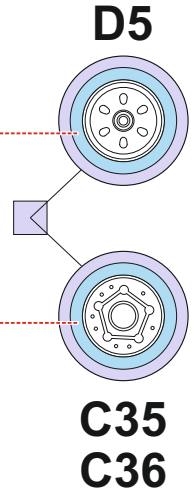

EA-18G TFace

EX 877

for kit **MENG**

scale **1/48**

LIQUID MASK

two-seat
version canopy

OUTSIDE

LIQUID MASK