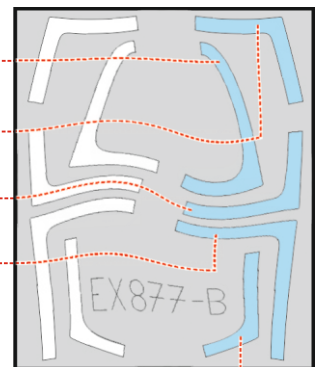

EA-18G TFace

EX 877

for kit **MENG**

scale **1/48**

LIQUID MASK

two-seat
version canopy

OUTSIDE

LIQUID MASK

H8

INSIDE