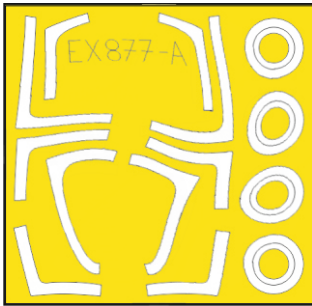

EA-18G TFace

EX 877

for kit **MENG**

scale **1/48**

LIQUID MASK

two-seat
version canopy

OUTSIDE

LIQUID MASK

H8

INSIDE