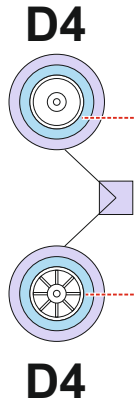

EA-18G TFace

EX 877

for kit **MENG**

scale **1/48**

LIQUID MASK

two-seat
version canopy

OUTSIDE

LIQUID MASK