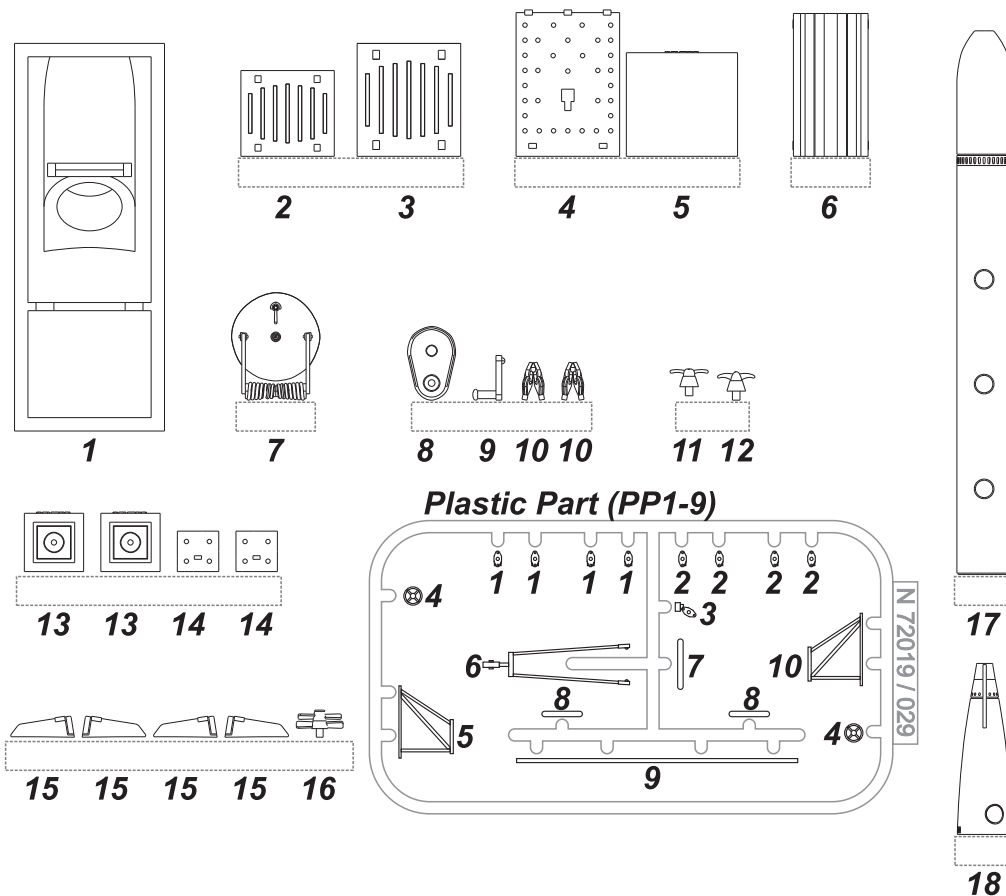

## U-Boot IX Bow Torpedo w/Loading Winch and Cart

**N72019**

Highly detailed upgrade set  
Hochdetailliertes Upgrade-Set  
Detailní doplňková sada

For Kit:  
**U-BOOT typ IXC**  
Revell 1/72

**Photo-etched Part (PE1-9)**