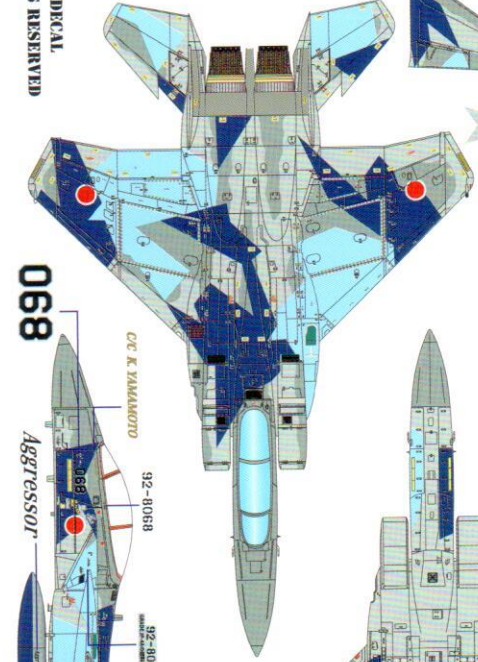

<https://dxmdecals.com>

1/72 J.A.S.D.F. F-15DJ AGGRESSOR 2013 (New Version Stencil)

02-8072

072

Aggressor

02-8072

02-8072

C/C R. RYBICKI

02-8072

02-8072

072

Aggressor

Another side

© DXM DECAL
ALL RIGHTS RESERVED

92-8068

068

Aggressor

92-8068

92-8068

C/C R. YAMAMOTO

92-8068

92-8068

068

Aggressor