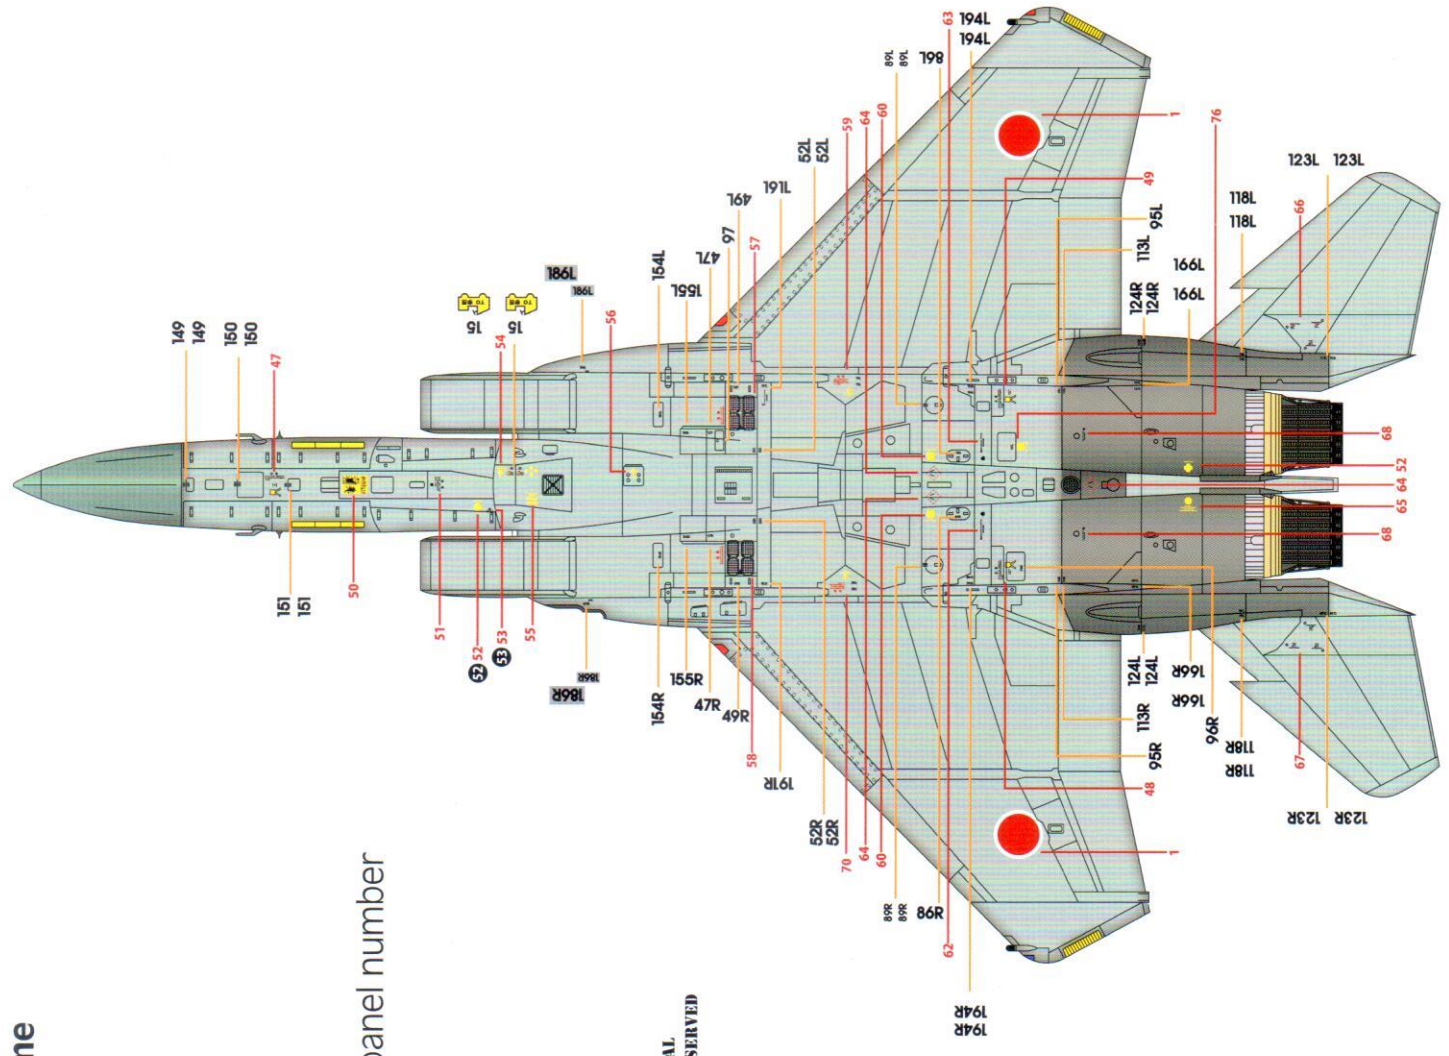

OPTIONAL: X or X

Painting scheme

G: GSI Mr. Color
H: Humbrol

FS36375

G:308
H:127

FS36320

G:307
H:128

— Fuselage panel number
— Stencil