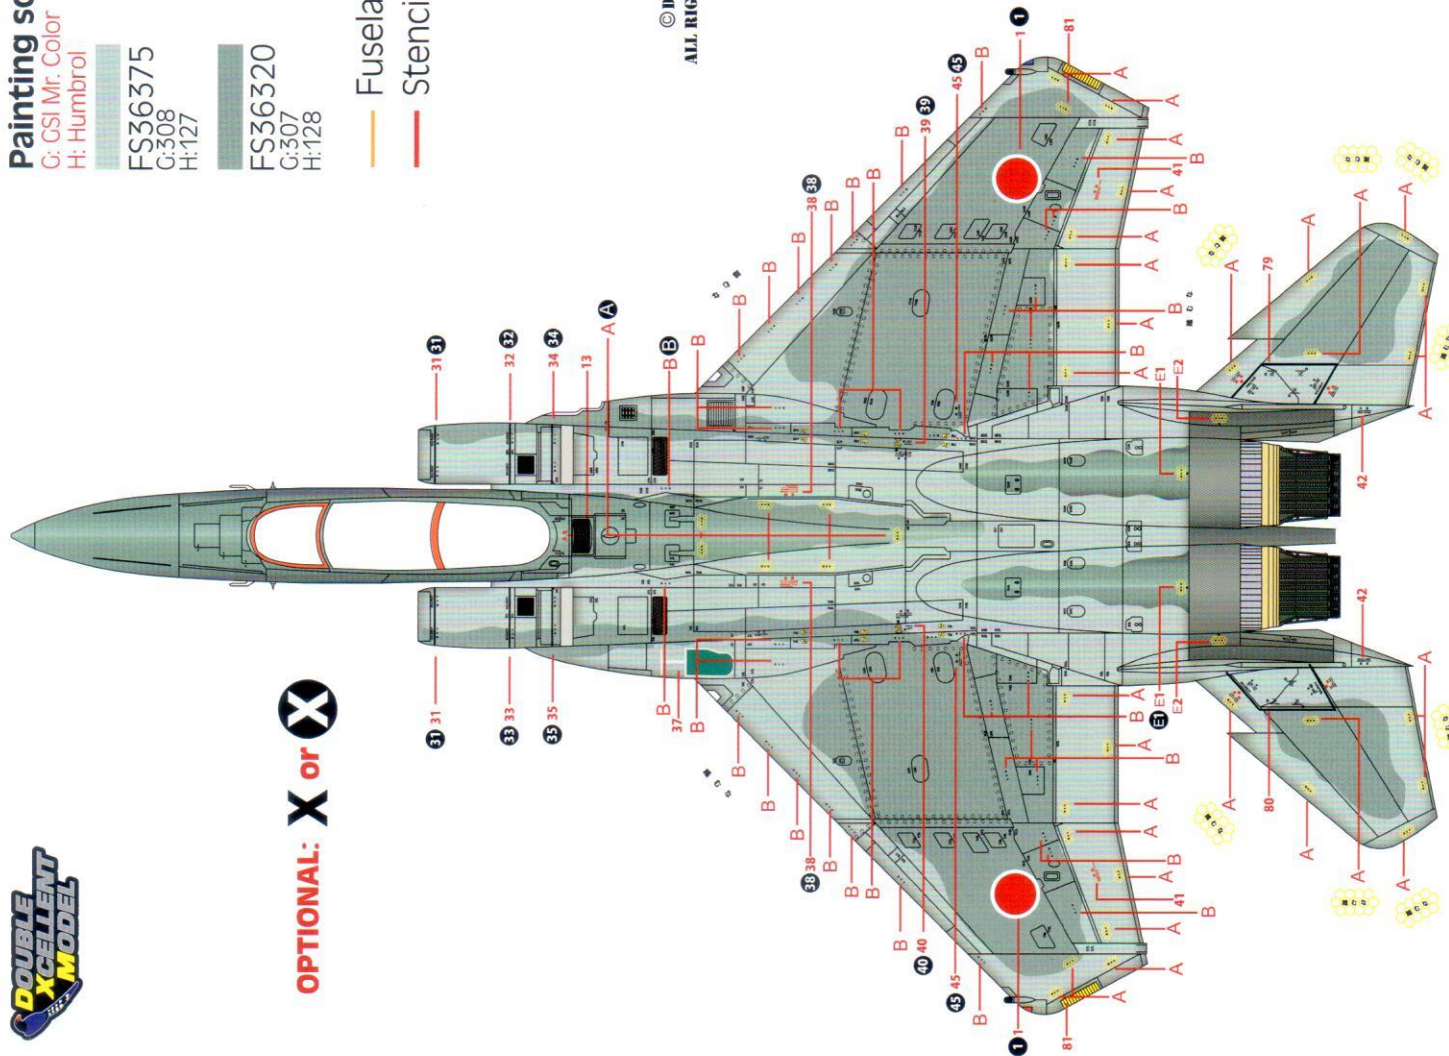

FS36375

G:308
H:127

FS36320

G:307
H:128

— Fuselage panel number
— Stencil

©DXM DECAL
ALL RIGHTS RESERVED

Fuselage panel number

- Fuselage under air brake**
- 66 66
 - 198 198
 - 661 661
 - 53 53
 - 54 54
 - 156 156
 - 99 99

- 7 7
- 4 4
- 2 2

Painting scheme

- G: CSI Mr. Color
- H: Humbrol
- FS36375
- G:308
- H:127
- FS36320
- G:307
- H:128

© DXM DECAL
ALL RIGHTS RESERVED