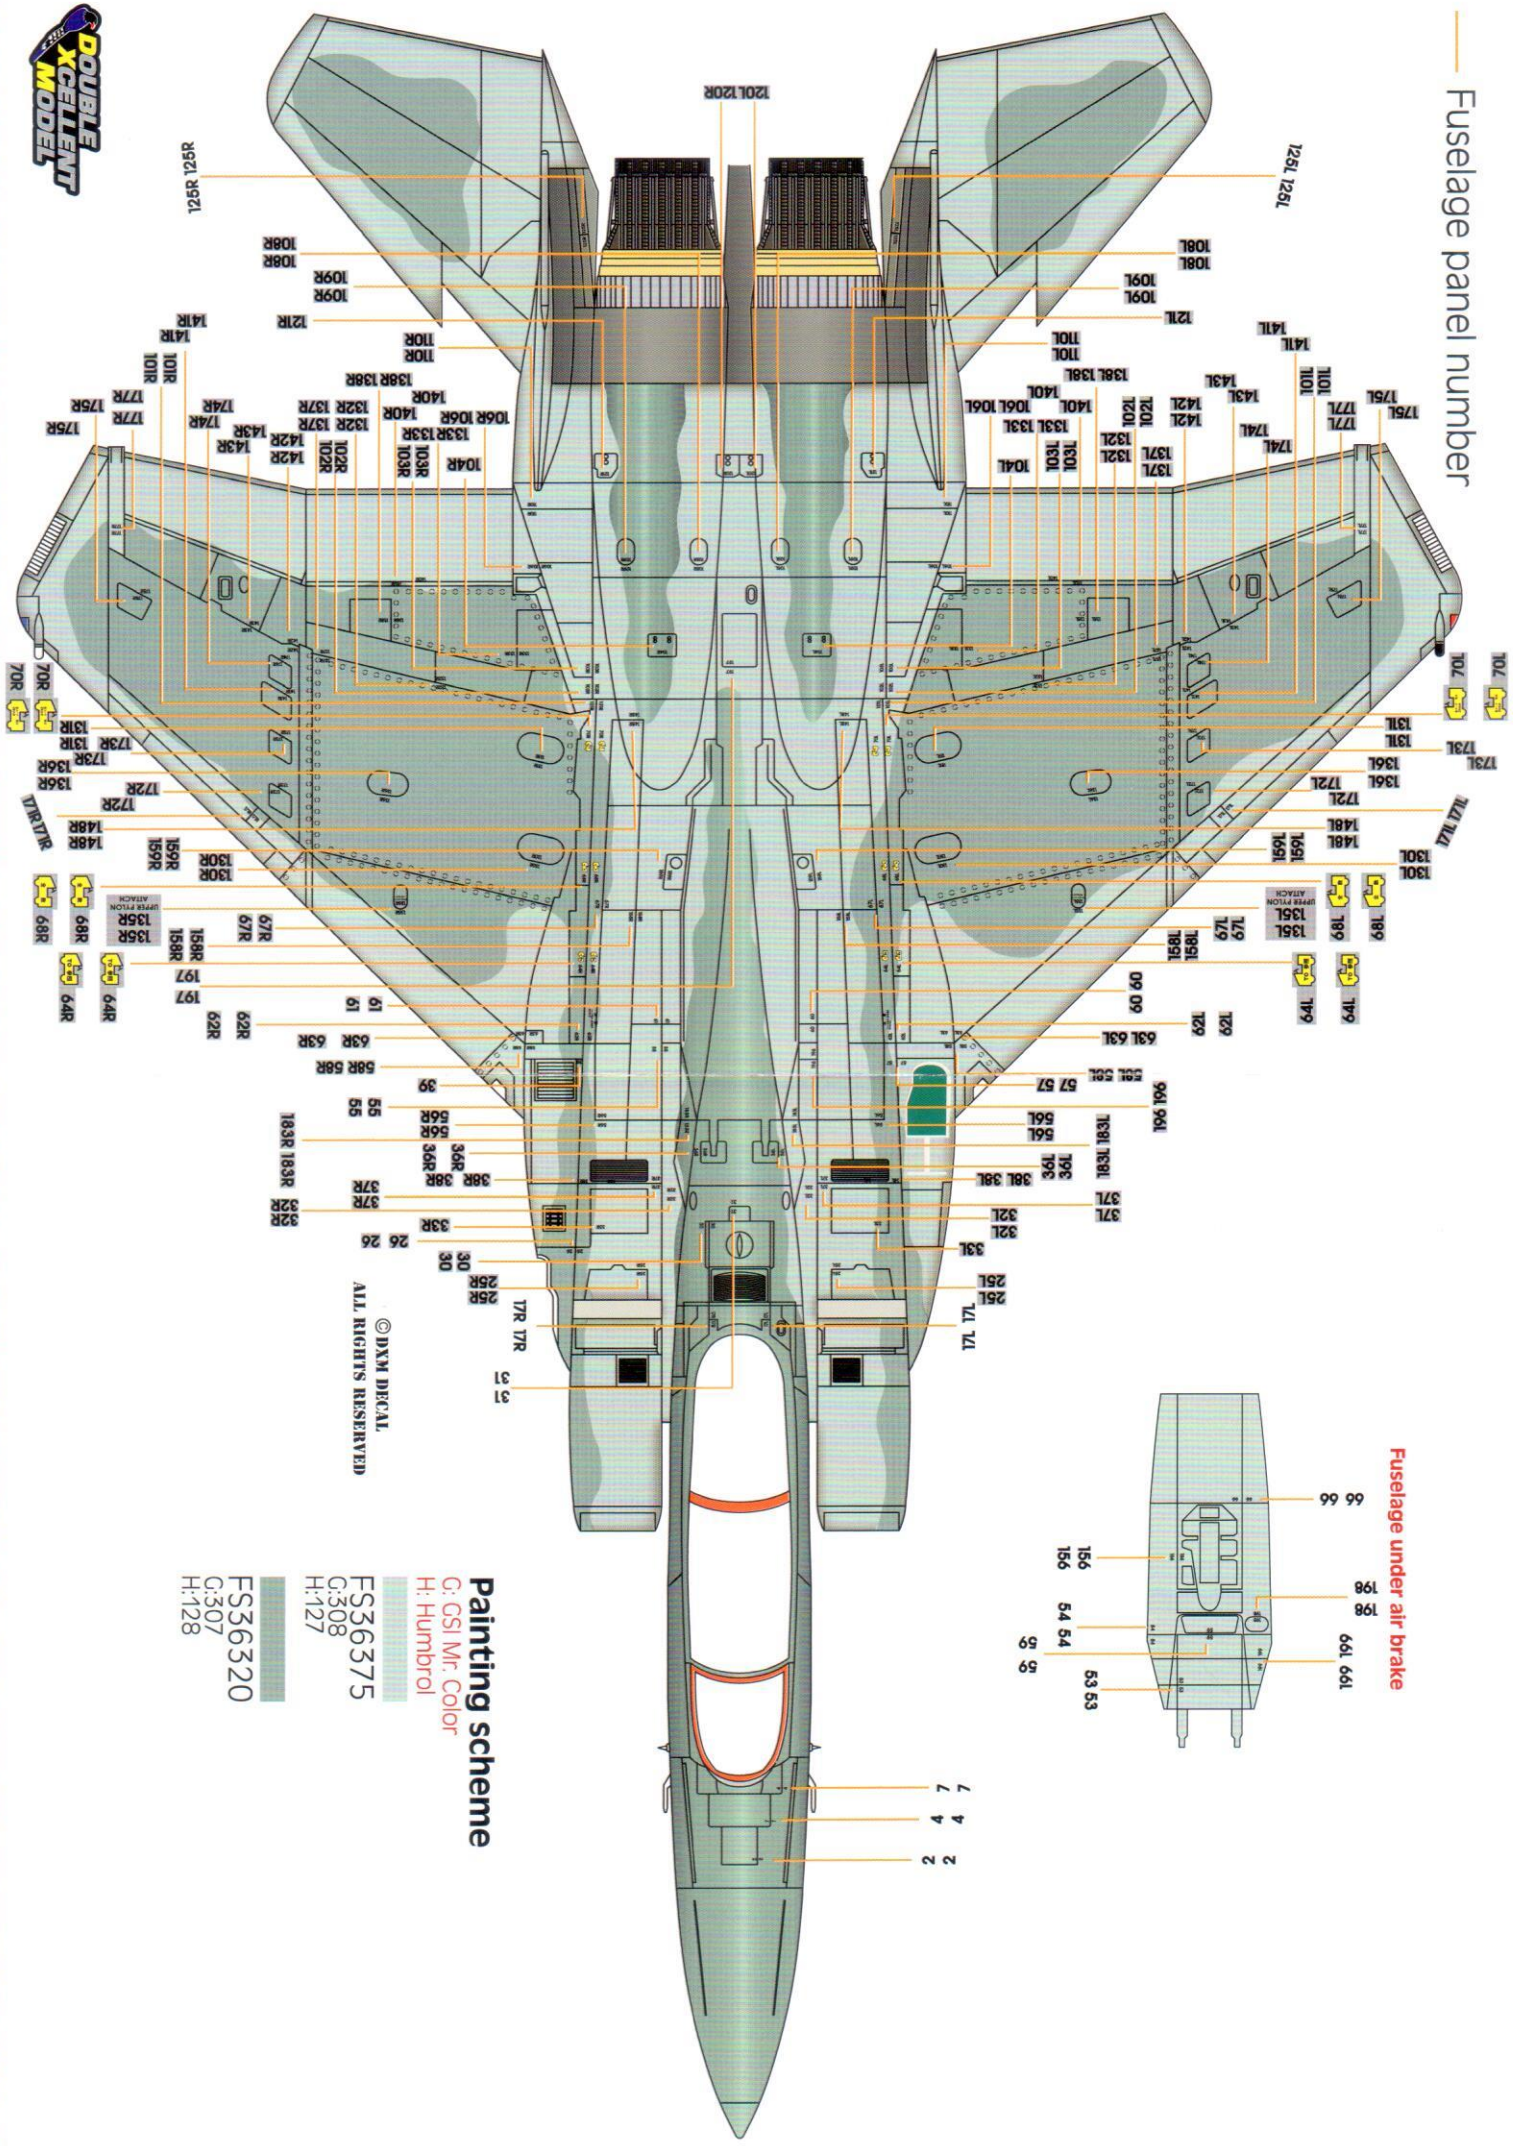

Painting scheme

G: GSI Mr. Color
H: Humbrol

FS36375
G:308
H:127

FS36320
G:307
H:128

OPTIONAL: X or X

— Fuselage panel number
— Stencil

© DXM DECAL
ALL RIGHTS RESERVED

*: Please note the direction

C/C15
H15

C/C66+652(1)
H2+54(1-1)

C/C16
H30

C/C62
H34

C/C33
H33

OPTIONAL: X or X

Painting scheme

G: GSI Mr. Color
H: Humbrol

FS36375

G:308
H:127

FS36320

G:307
H:128

— Fuselage panel number
— Stencil

©DXM DECAL
ALL RIGHTS RESERVED

Fuselage panel number

- Fuselage under air brake**
- 66 66
 - 198 198
 - 661 661
 - 53 53
 - 54 54
 - 156 156
 - 99 99

- 7 7
- 4 4
- 2 2

Painting scheme

- G: CSI Mr. Color
- H: Humbrol
- FS36375
- G:308
- H:127
- FS36320
- G:307
- H:128

© DXM DECAL
ALL RIGHTS RESERVED