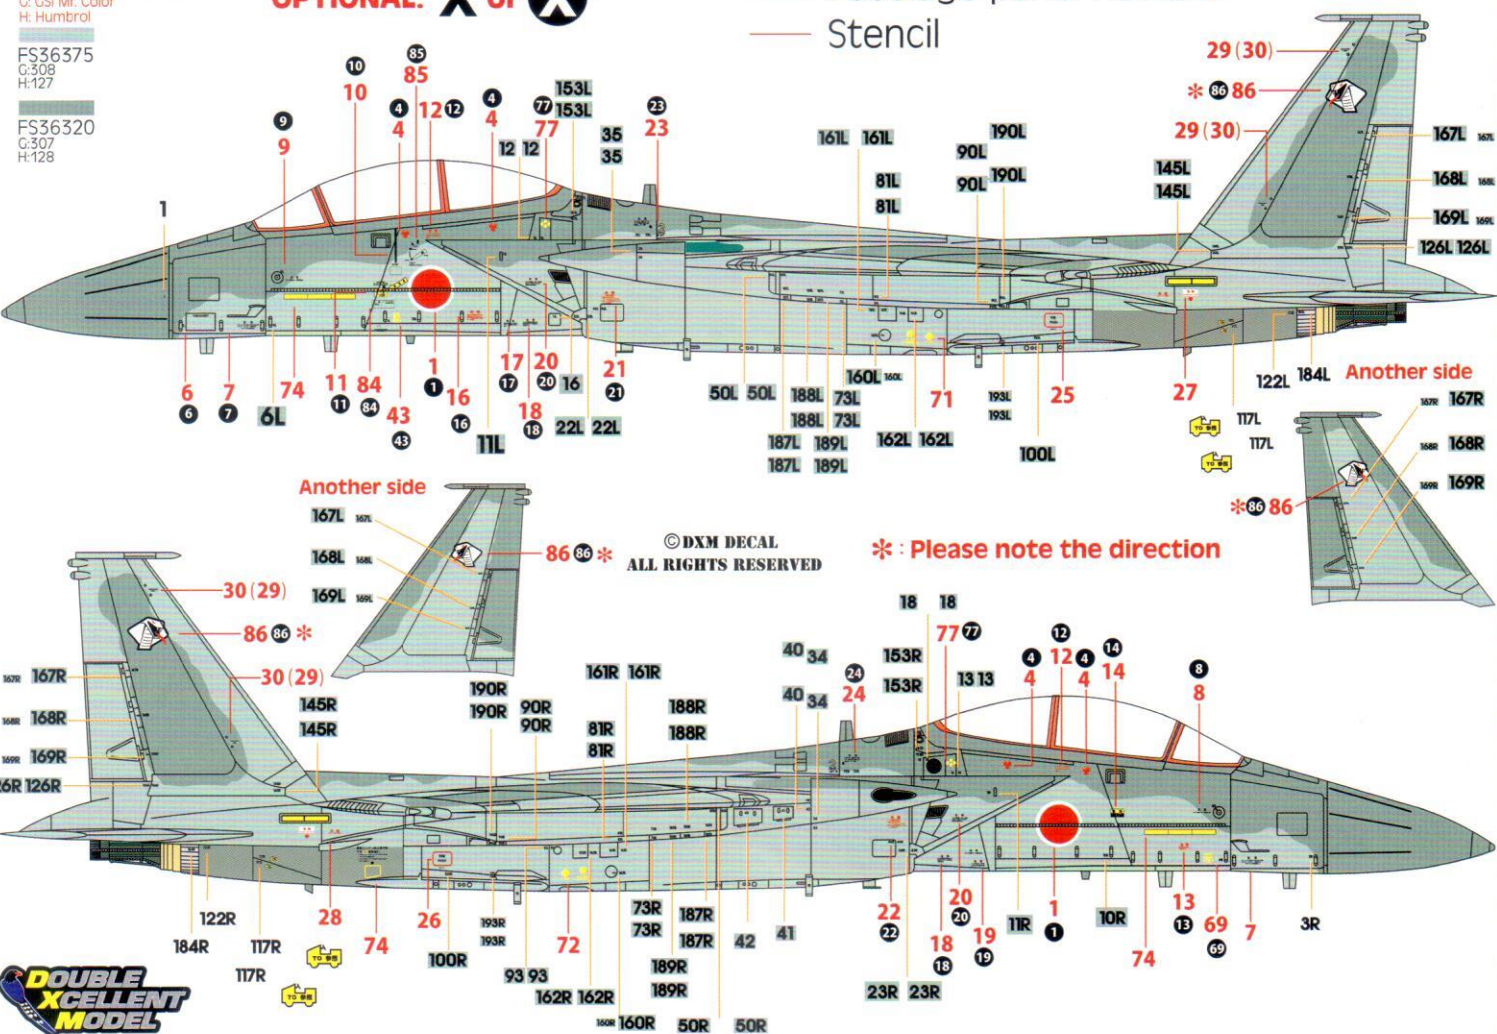

Painting scheme

G: GSI Mr. Color
H: Humbrol

FS36375
G:308
H:127

FS36320
G:307
H:128

OPTIONAL: X or X

— Fuselage panel number
— Stencil

© DXM DECAL
ALL RIGHTS RESERVED

*: Please note the direction

- 7 7
- 4 4
- 2 2

Painting scheme

- G: CSI Mr. Color
- H: Humbrol
- FS36375
- G:308
- H:127
- FS36320
- G:307
- H:128

© DXM DECAL
ALL RIGHTS RESERVED