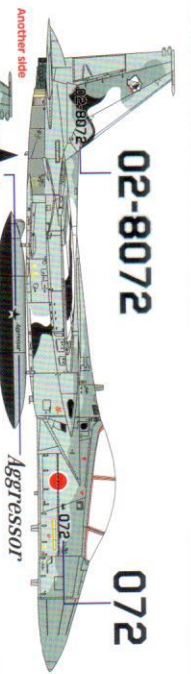

J.A.S.D.F. F-15DJ EAGLE

AGGRESSOR 2013

飛行教導隊アグレッサー

PHOTO BY: SOAR-HAWK

1/72 DECAL

2013 New Scheme!

51-7116

cartograf
Printed by Cartograf

Painting scheme

G: GSI Mr. Color
H: Humbrol

FS36375
G:308
H:127

FS36320
G:307
H:128

OPTIONAL: X or X

— Fuselage panel number
— Stencil

© DXM DECAL
ALL RIGHTS RESERVED

*: Please note the direction

<https://dxmdecals.com>

1/72 J.A.S.D.F. F-15DJ AGGRESSOR 2013 (New Version Stencil)

02-8072

072

Aggressor

02-8072

02-8072

C/C R. RYBICKI

Aggressor

92-8068

92-8068

C/C R. YAMAMOTO

92-8068

92-8068

068

Aggressor