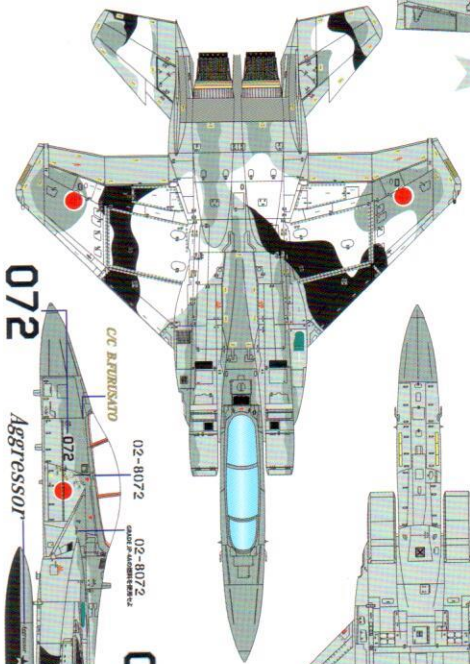

Painting scheme

G: GSI Mr. Color
H: Humbrol

FS36375
G:308
H:127

FS36320
G:307
H:128

OPTIONAL: X or X

— Fuselage panel number
— Stencil

© DXM DECAL
ALL RIGHTS RESERVED

*: Please note the direction

<https://dxmdecals.com>

1/72 J.A.S.D.F. F-15DJ AGGRESSOR 2013 (New Version Stencil)

02-8072

072

Aggressor

02-8072

02-8072

C/C R. RYBICKI

02-8072

02-8072

072

Aggressor

Another side

© DXM DECAL
ALL RIGHTS RESERVED

92-8068

068