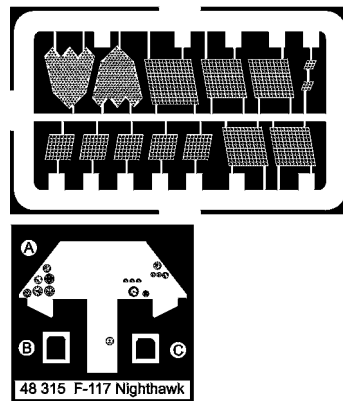

# F-117 Nighthawk

1/48 scale detail set for Academy kit

48 315

- OPPOSITE SIDE
- REMOVE
- BEND
- REPLACE
- GRIND
- OPTION

## A EJECTION SEAT