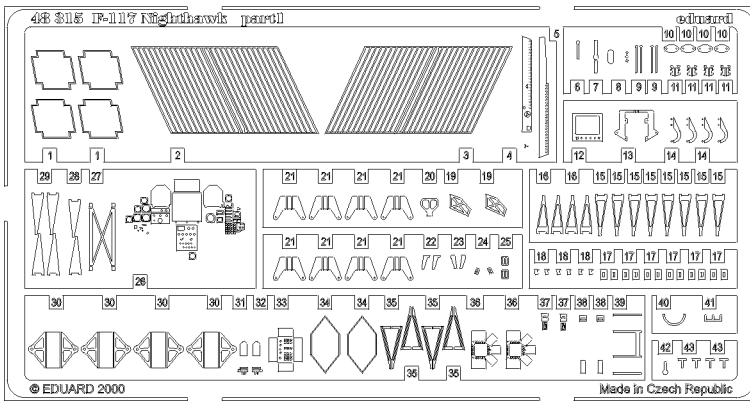

# F-117 Nighthawk

1/48 scale detail set for Academy kit

48 315

- OPPOSITE SIDE
- REMOVE
- BEND
- REPLACE
- GRIND
- OPTION