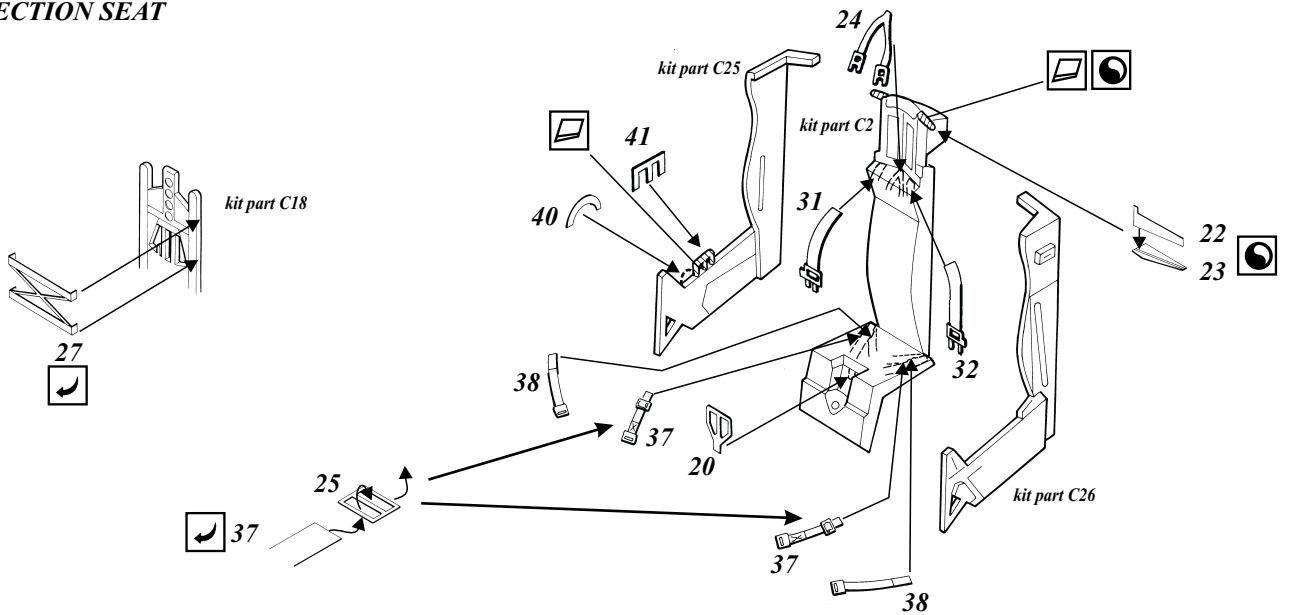

# F-117 Nighthawk

1/48 scale detail set for Academy kit

48 315

- OPPOSITE SIDE
- REMOVE
- BEND
- REPLACE
- GRIND
- OPTION

## A EJECTION SEAT

## B COCKPIT

**C** BOMB BAY DOOR

**D** NOSE UNDERCARRIAGE

**E** MAIN UNDERCARRIAGE

**F** EXTERNAL PARTS