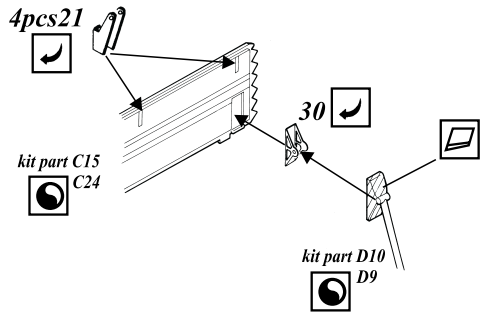

C BOMB BAY DOOR