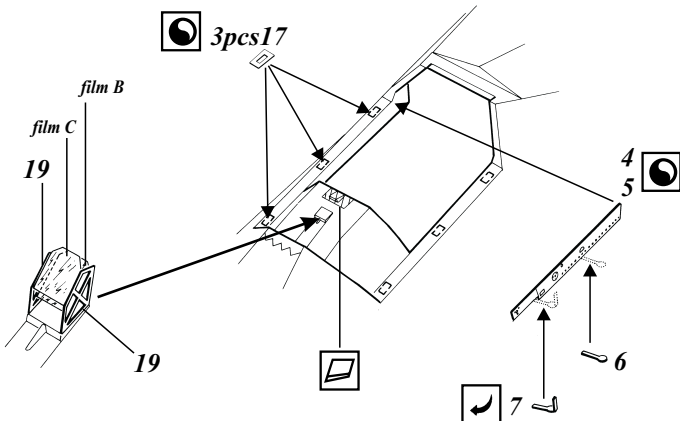

F-117 Nighthawk

1/48 scale detail set for Academy kit

48 315

- OPPOSITE SIDE
- REMOVE
- BEND
- REPLACE
- GRIND
- OPTION

A EJECTION SEAT

B COCKPIT