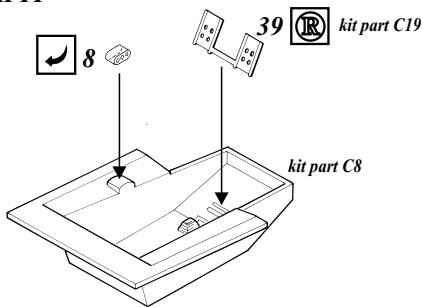

F-117 Nighthawk

1/48 scale detail set for Academy kit

48 315

- OPPOSITE SIDE
- REMOVE
- BEND
- REPLACE
- GRIND
- OPTION

A EJECTION SEAT

B COCKPIT