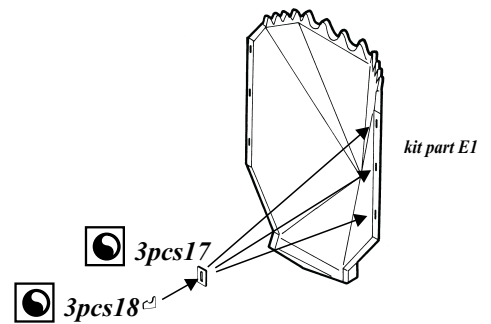

F-117 Nighthawk

1/48 scale detail set for Academy kit

48 315

- OPPOSITE SIDE
- REMOVE
- BEND
- REPLACE
- GRIND
- OPTION

A EJECTION SEAT

B COCKPIT