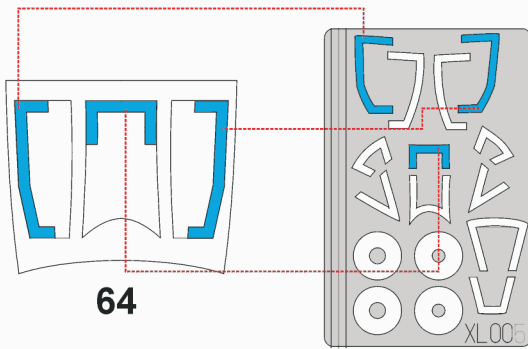

References:

Monografie Lotnicze Nr.11- F4 U Corsair

1.)

64

2.)