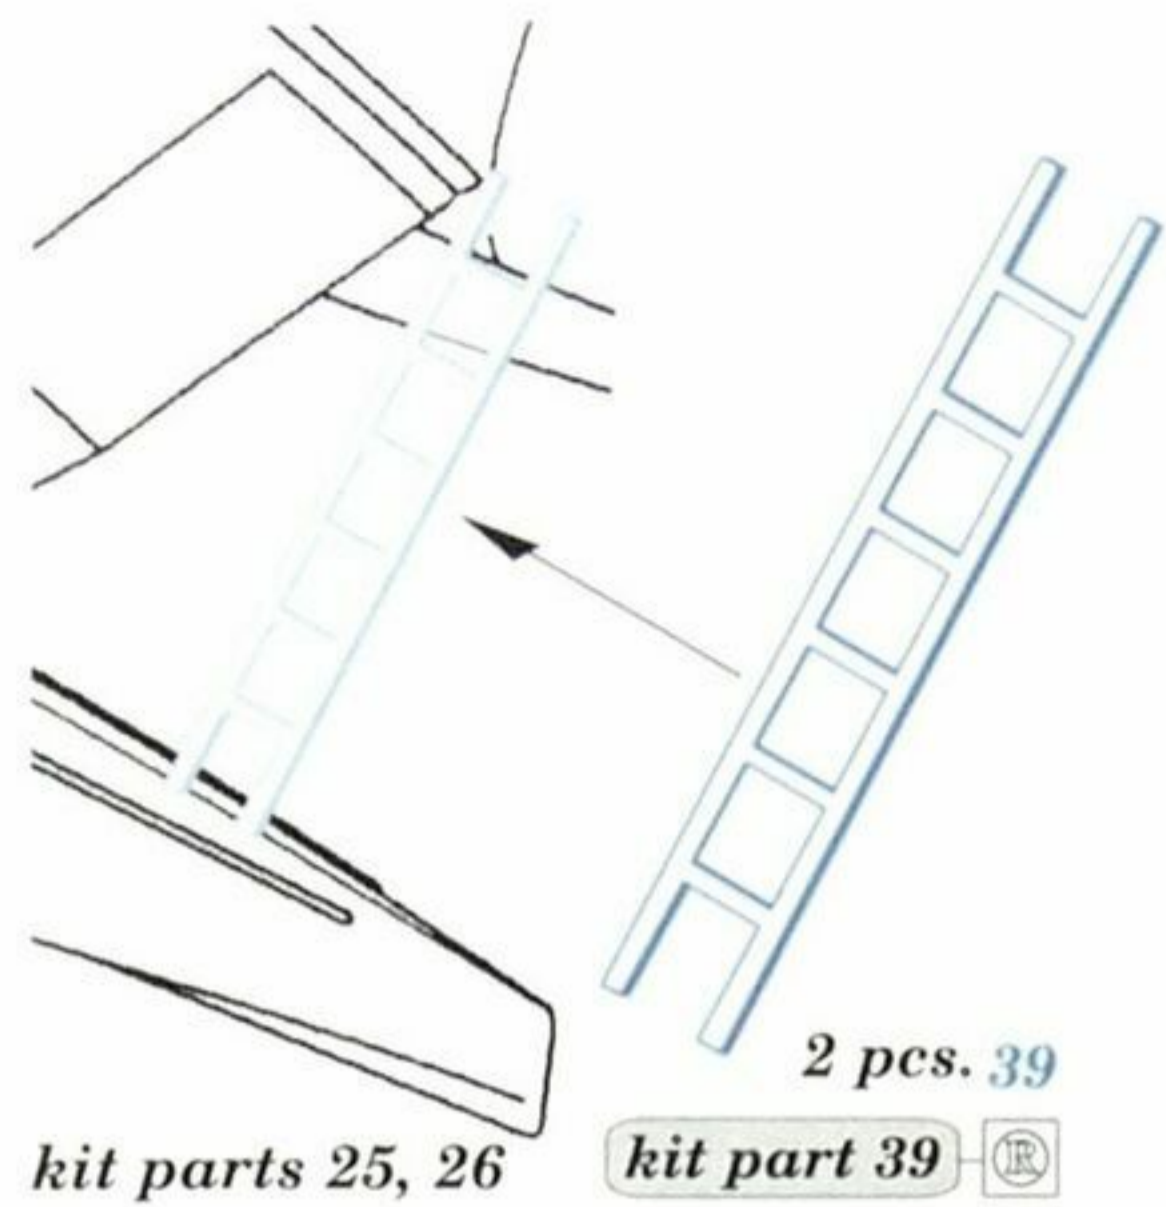

MAESTRO MODELS PHOTO ETCH MAX MMP 7228 He 115

Photo etched parts
for 1/72 Airfix

DETACHABLE ASSEMBLY BEND GRIND
 REMOVE OPTION REPLACE
 DRILL HOLE 1 COLORED ETCHED PARTS / LEPTANÉ BAREVNÉ DÍLY

	PHOTO-ETCHED PARTS		PARTS TO BE REMOVED
	ORIGINAL KIT PARTS		FILL

För aktuell info, se vår hemsida.
Nya set kommer.
For updated info, look ta our web site.
New sets in the works.

www.maestromodels.com

This product contains metal detail parts for upgrading scale plastic models. When selecting this set make sure that it is for the kit mentioned on the label as these sets are made specifically for that kit. When upgrading the model some cutting or corrections may be necessary for parts to fit accurately. **WARNING!** This set contains small and sharp parts. Work carefully in a ventilated and well-lit room. Safety glasses are recommended. This products is not suitable for children 14 years or younger.

kit part 34

2 pcs. 25

kit parts 4, 5

2 pcs. 39

kit parts 25, 26

kit part 39

37

kit part 35