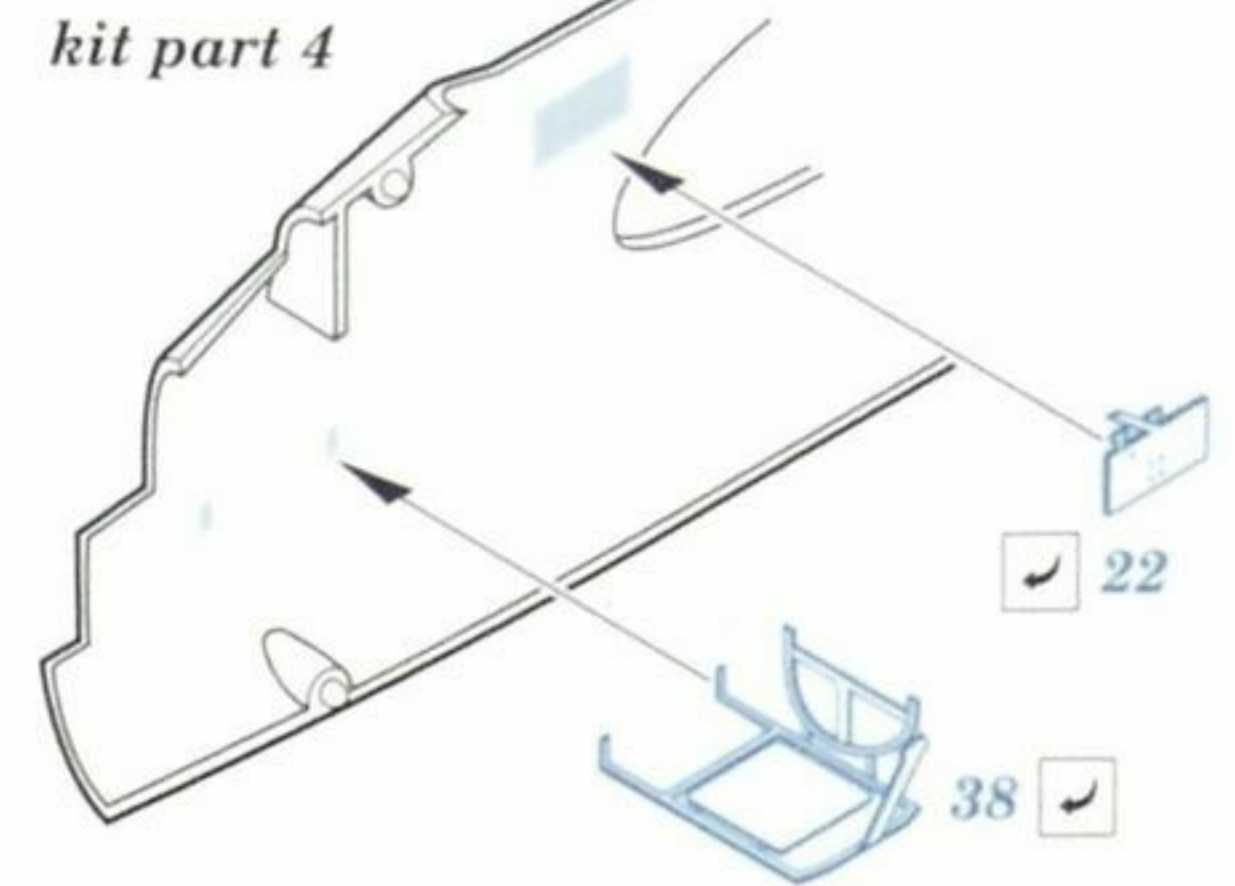

MAESTRO MODELS PHOTO ETCH MAX MMP 7228 He 115

Photo etched parts
for 1/72 Airfix

DETACHABLE ASSEMBLY BEND GRIND
 REMOVE OPTION REPLACE
 DRILL HOLE 1 COLORED ETCHED PARTS / LEPTANÉ BAREVNÉ DÍLY

	PHOTO-ETCHED PARTS		PARTS TO BE REMOVED
	ORIGINAL KIT PARTS		FILL

För aktuell info, se vår hemsida.
Nya set kommer.
For updated info, look ta our web site.
New sets in the works.

www.maestromodels.com

This product contains metal detail parts for upgrading scale plastic models. When selecting this set make sure that it is for the kit mentioned on the label as these sets are made specifically for that kit. When upgrading the model some cutting or corrections may be necessary for parts to fit accurately. **WARNING!** This set contains small and sharp parts. Work carefully in a ventilated and well-lit room. Safety glasses are recommended. This products is not suitable for children 14 years or younger.