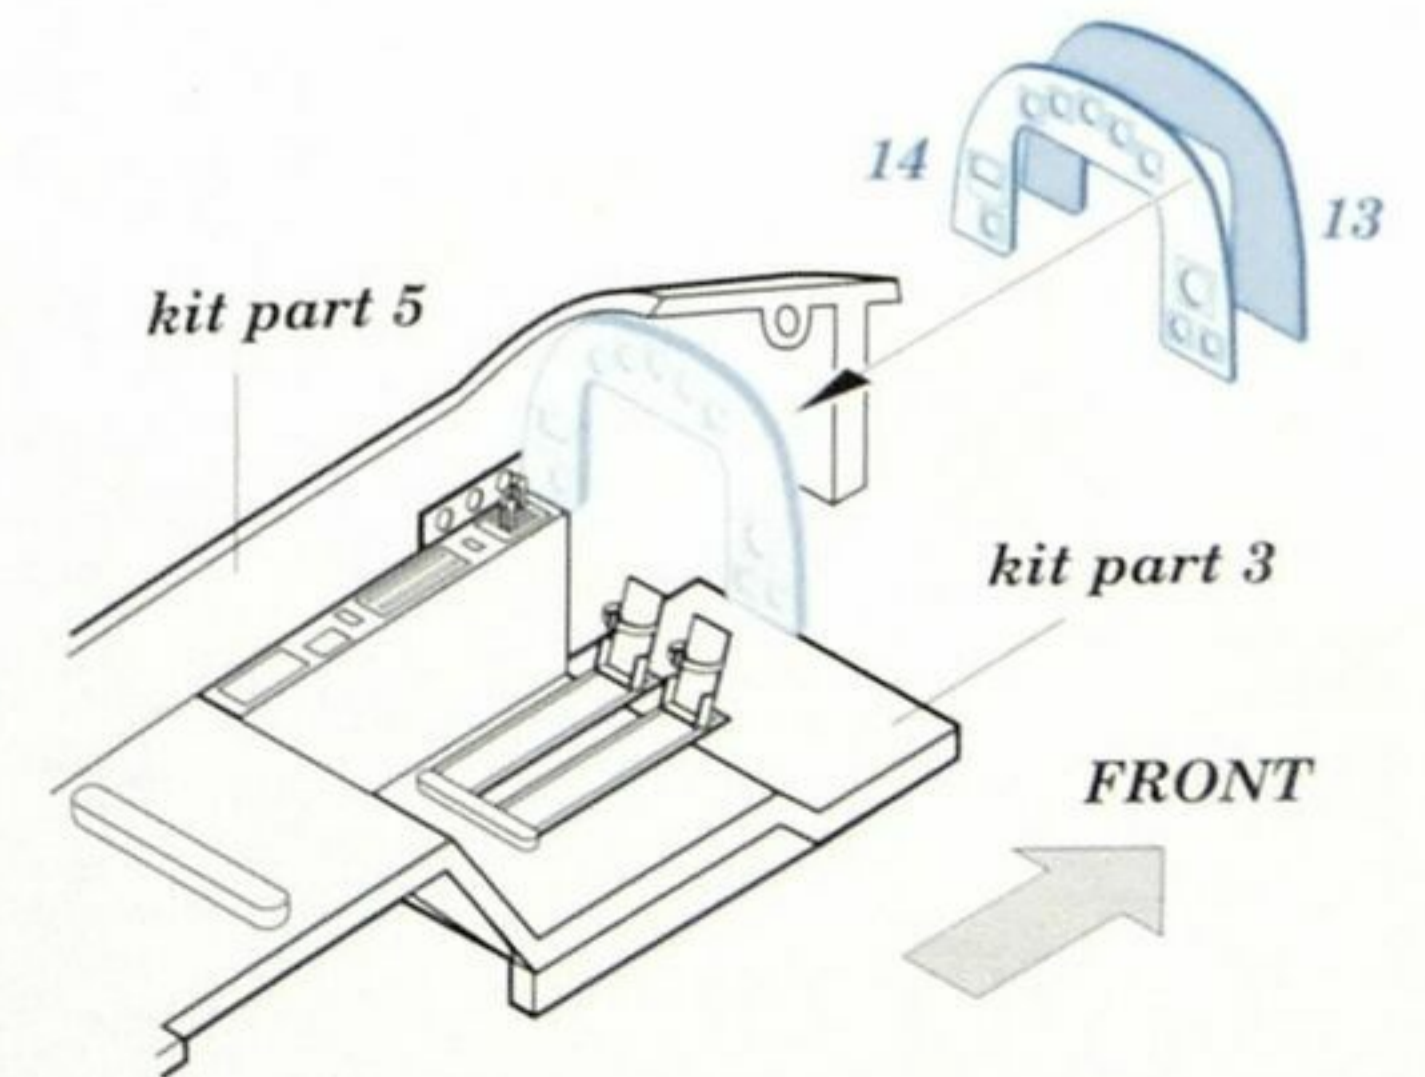

MAESTRO MODELS PHOTO ETCH MAX MMP 7228 He 115

Photo etched parts
for 1/72 Airfix

DETACHABLE ASSEMBLY BEND GRIND
 REMOVE OPTION REPLACE
 DRILL HOLE 1 COLORED ETCHED PARTS / LEPTANÉ BAREVNÉ DÍLY

	PHOTO-ETCHED PARTS		PARTS TO BE REMOVED
	ORIGINAL KIT PARTS		FILL

För aktuell info, se vår hemsida.
Nya set kommer.
For updated info, look ta our web site.
New sets in the works.

www.maestromodels.com

This product contains metal detail parts for upgrading scale plastic models. When selecting this set make sure that it is for the kit mentioned on the label as these sets are made specifically for that kit. When upgrading the model some cutting or corrections may be necessary for parts to fit accurately. **WARNING!** This set contains small and sharp parts. Work carefully in a ventilated and well-lit room. Safety glasses are recommended. This products is not suitable for children 14 years or younger.