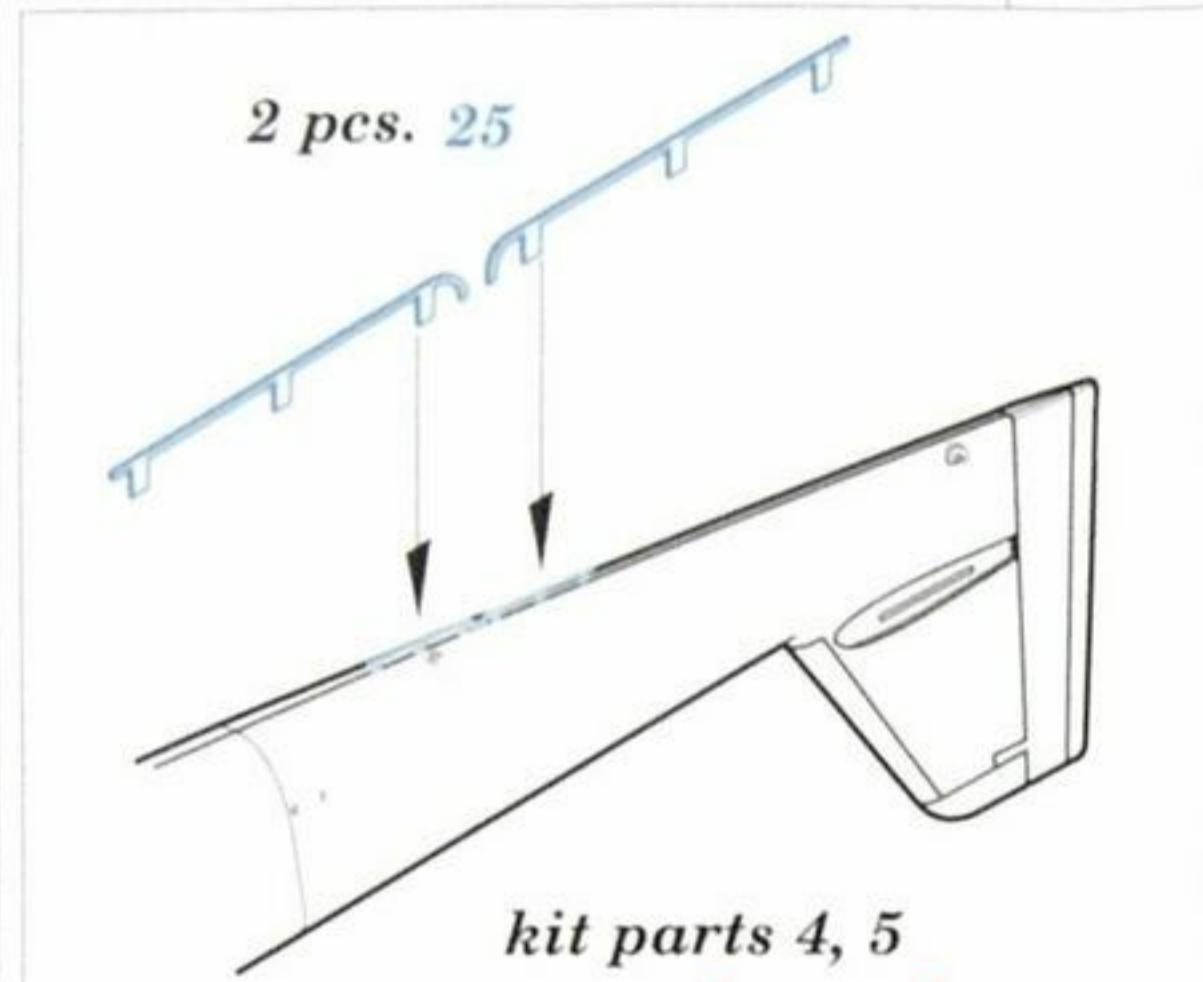

kit part 34

kit parts 4, 5