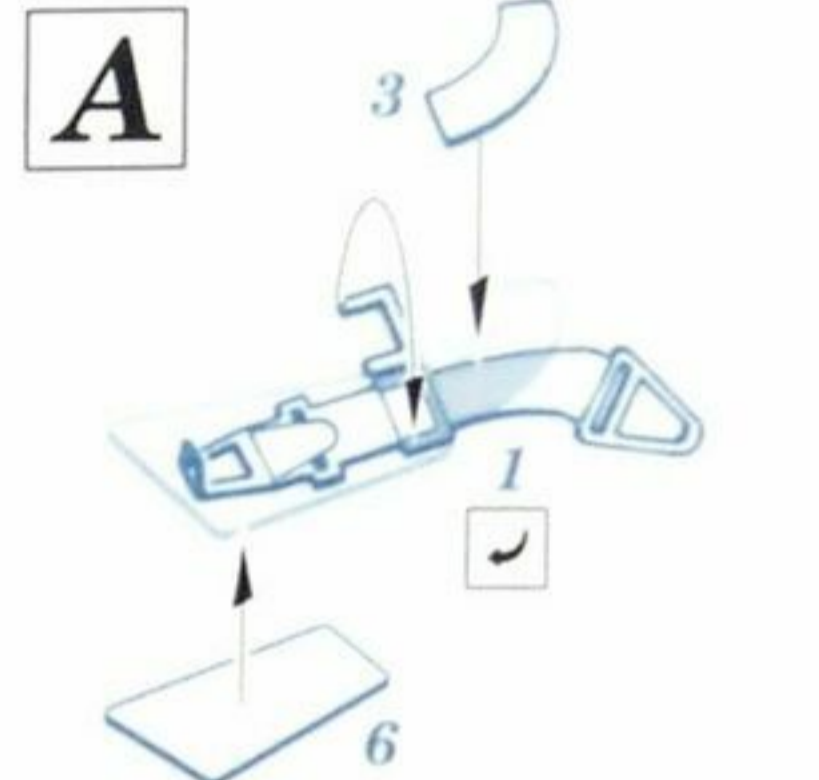

kit part 35

kit part 2

B

A

3

1

6