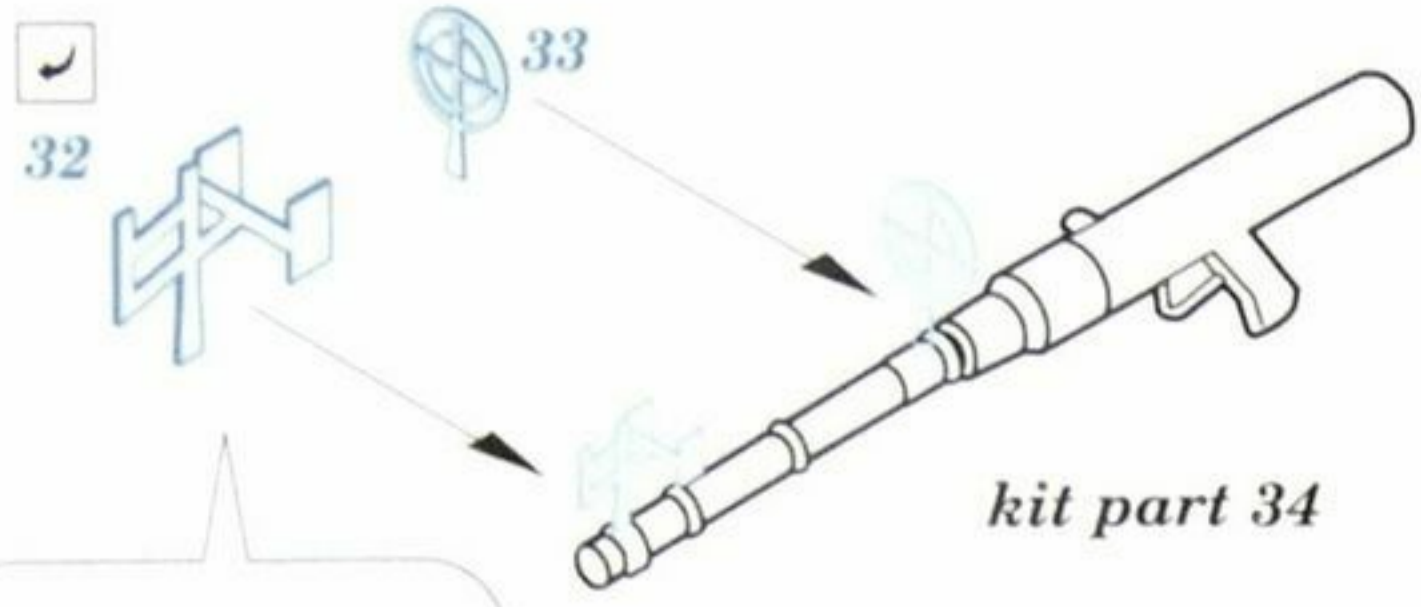

MAESTRO MODELS PHOTO ETCH MAX MMP 7228 He 115

Photo etched parts
for 1/72 Airfix

DETACHABLE ASSEMBLY BEND GRIND
 REMOVE OPTION REPLACE
 DRILL HOLE 1 COLORED ETCHED PARTS / LEPTANÉ BAREVNÉ DÍLY

	PHOTO-ETCHED PARTS		PARTS TO BE REMOVED
	ORIGINAL KIT PARTS		FILL

För aktuell info, se vår hemsida.
Nya set kommer.
For updated info, look ta our web site.
New sets in the works.

www.maestromodels.com

This product contains metal detail parts for upgrading scale plastic models. When selecting this set make sure that it is for the kit mentioned on the label as these sets are made specifically for that kit. When upgrading the model some cutting or corrections may be necessary for parts to fit accurately. **WARNING!** This set contains small and sharp parts. Work carefully in a ventilated and well-lit room. Safety glasses are recommended. This products is not suitable for children 14 years or younger.