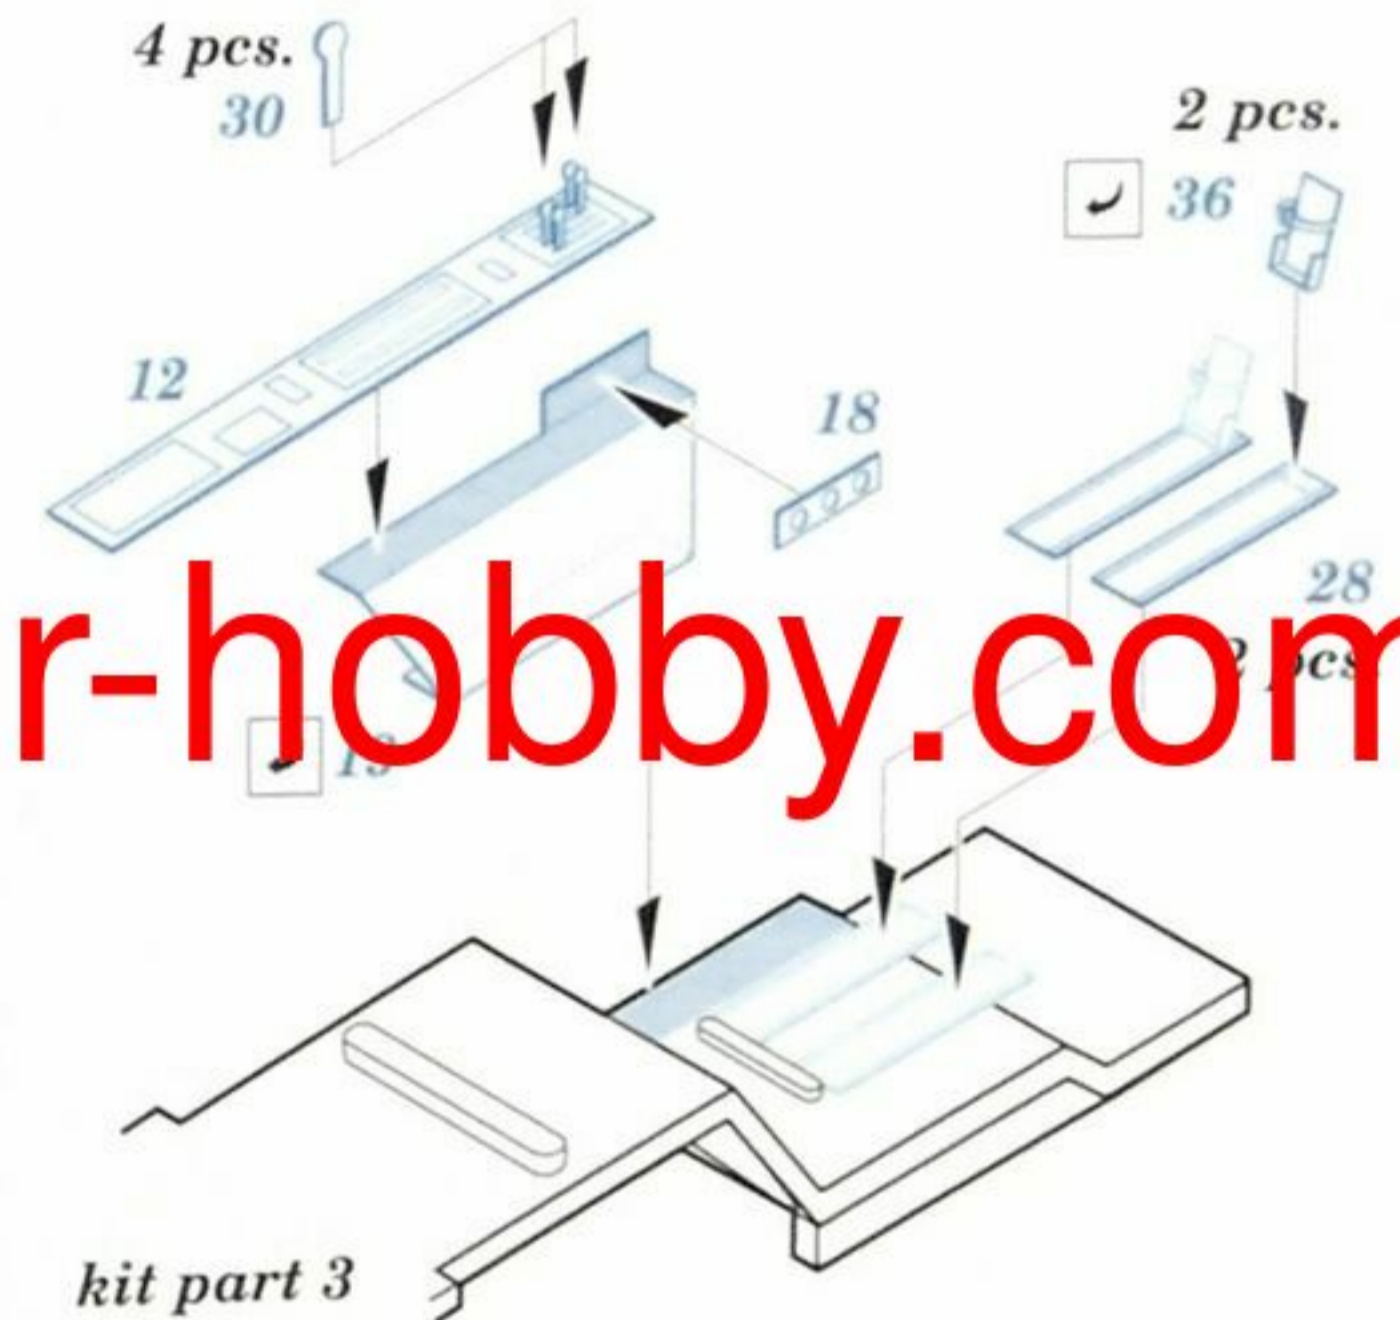

MAESTRO MODELS PHOTO ETCH MAX MMP 7228 He 115

Photo etched parts
for 1/72 Airfix

DETACHABLE ASSEMBLY BEND GRIND
 REMOVE OPTION REPLACE
 DRILL HOLE 1 COLORED ETCHED PARTS / LEPTANÉ BAREVNÉ DÍLY

	PHOTO-ETCHED PARTS		PARTS TO BE REMOVED
	ORIGINAL KIT PARTS		FILL

För aktuell info, se vår hemsida.
Nya set kommer.
For updated info, look ta our web site.
New sets in the works.

www.maestromodels.com

This product contains metal detail parts for upgrading scale plastic models. When selecting this set make sure that it is for the kit mentioned on the label as these sets are made specifically for that kit. When upgrading the model some cutting or corrections may be necessary for parts to fit accurately. **WARNING!** This set contains small and sharp parts. Work carefully in a ventilated and well-lit room. Safety glasses are recommended. This products is not suitable for children 14 years or younger.