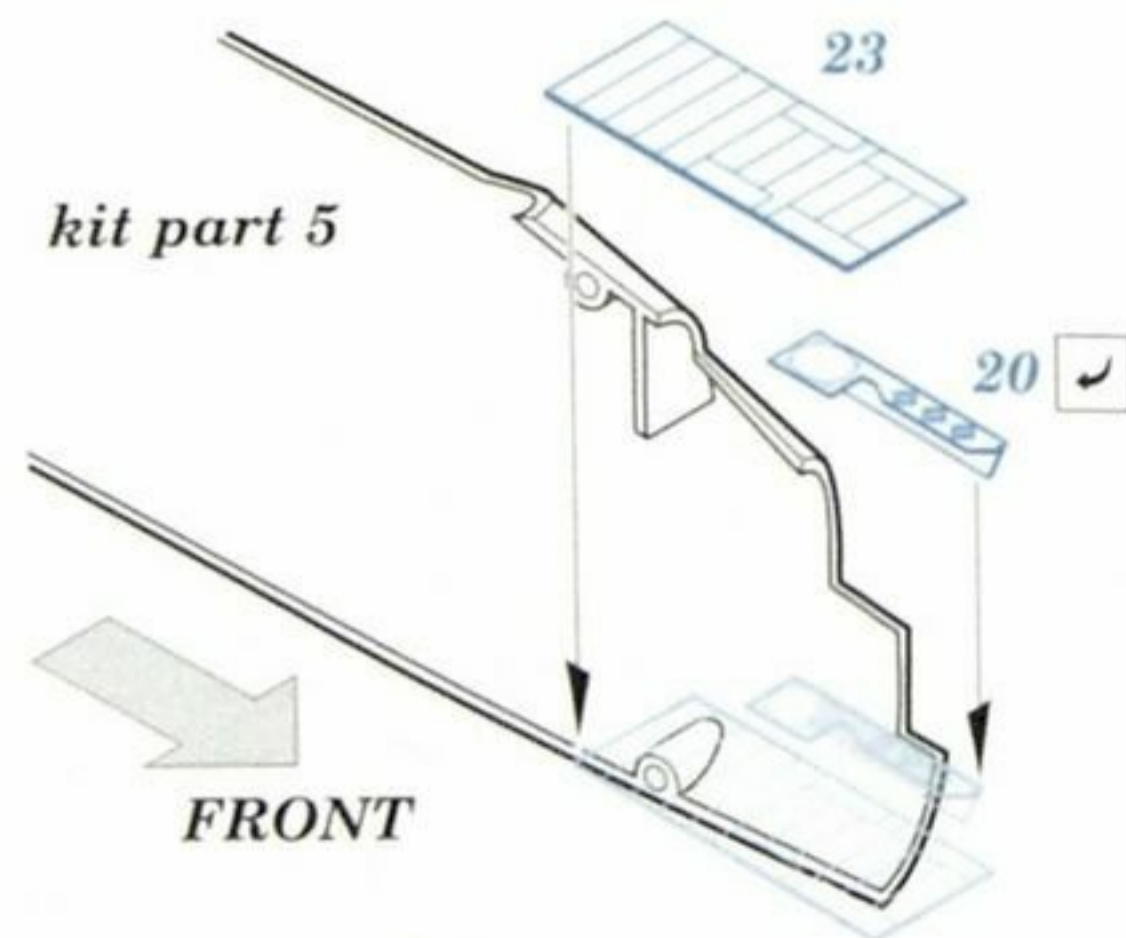

MAESTRO MODELS PHOTO ETCH MAX MMP 7228 He 115

Photo etched parts
for 1/72 Airfix

DETACHABLE ASSEMBLY BEND GRIND
 REMOVE OPTION REPLACE
 DRILL HOLE 1 COLORED ETCHED PARTS / LEPTANÉ BAREVNÉ DÍLY

	PHOTO-ETCHED PARTS		PARTS TO BE REMOVED
	ORIGINAL KIT PARTS		FILL

För aktuell info, se vår hemsida.
Nya set kommer.
For updated info, look ta our web site.
New sets in the works.

www.maestromodels.com

This product contains metal detail parts for upgrading scale plastic models. When selecting this set make sure that it is for the kit mentioned on the label as these sets are made specifically for that kit. When upgrading the model some cutting or corrections may be necessary for parts to fit accurately. **WARNING!** This set contains small and sharp parts. Work carefully in a ventilated and well-lit room. Safety glasses are recommended. This products is not suitable for children 14 years or younger.