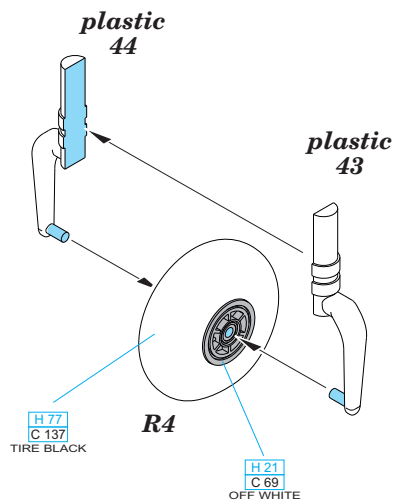

eduard

BEST BRASS RESIN AROUND!

1

2 2 pcs.

3

- | | |
|---|---------------------|
| REMOVE
ODSTRANIT | BEND
OHNOUT |
| GRIND
OBROUSIT | OPTION
VOLBA |
| DRILL HOLE
VRTAT OTVOR | REPLACE
NAHRADIT |
| SYMMETRICAL ASSEMBLY
SYMETRICKA MONTAZ | |
| SCRIBE THE PANEL AND HOLES
RYTI | |
| REVERSE SIDE
OTOČIT | |