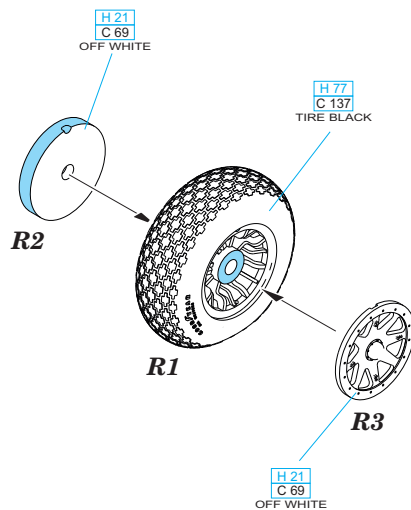

eduard

BEST BRASS RESIN AROUND!

1

2 2 pcs.

3

- | | |
|---|---------------------|
| REMOVE
ODSTRANIT | BEND
OHNOUT |
| GRIND
OBROUSIT | OPTION
VOLBA |
| DRILL HOLE
VRTAT OTVOR | REPLACE
NAHRADIT |
| SYMMETRICAL ASSEMBLY
SYMETRICKA MONTAZ | |
| SCRIBE THE PANEL AND HOLES
RYTI | |
| REVERSE SIDE
OTOČIT | |