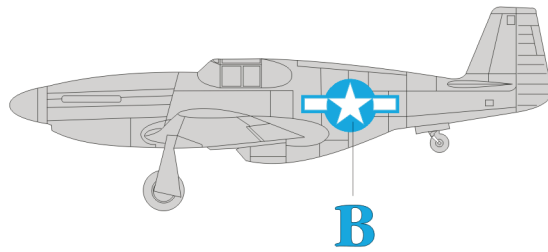

eduard
Express Mask

XS 519

P-51 Mustang National Insignia

FOR 1/72 KIT

eduard
Express Mask

XS 519

P-51 Mustang National Insignia

FOR 1/72 KIT