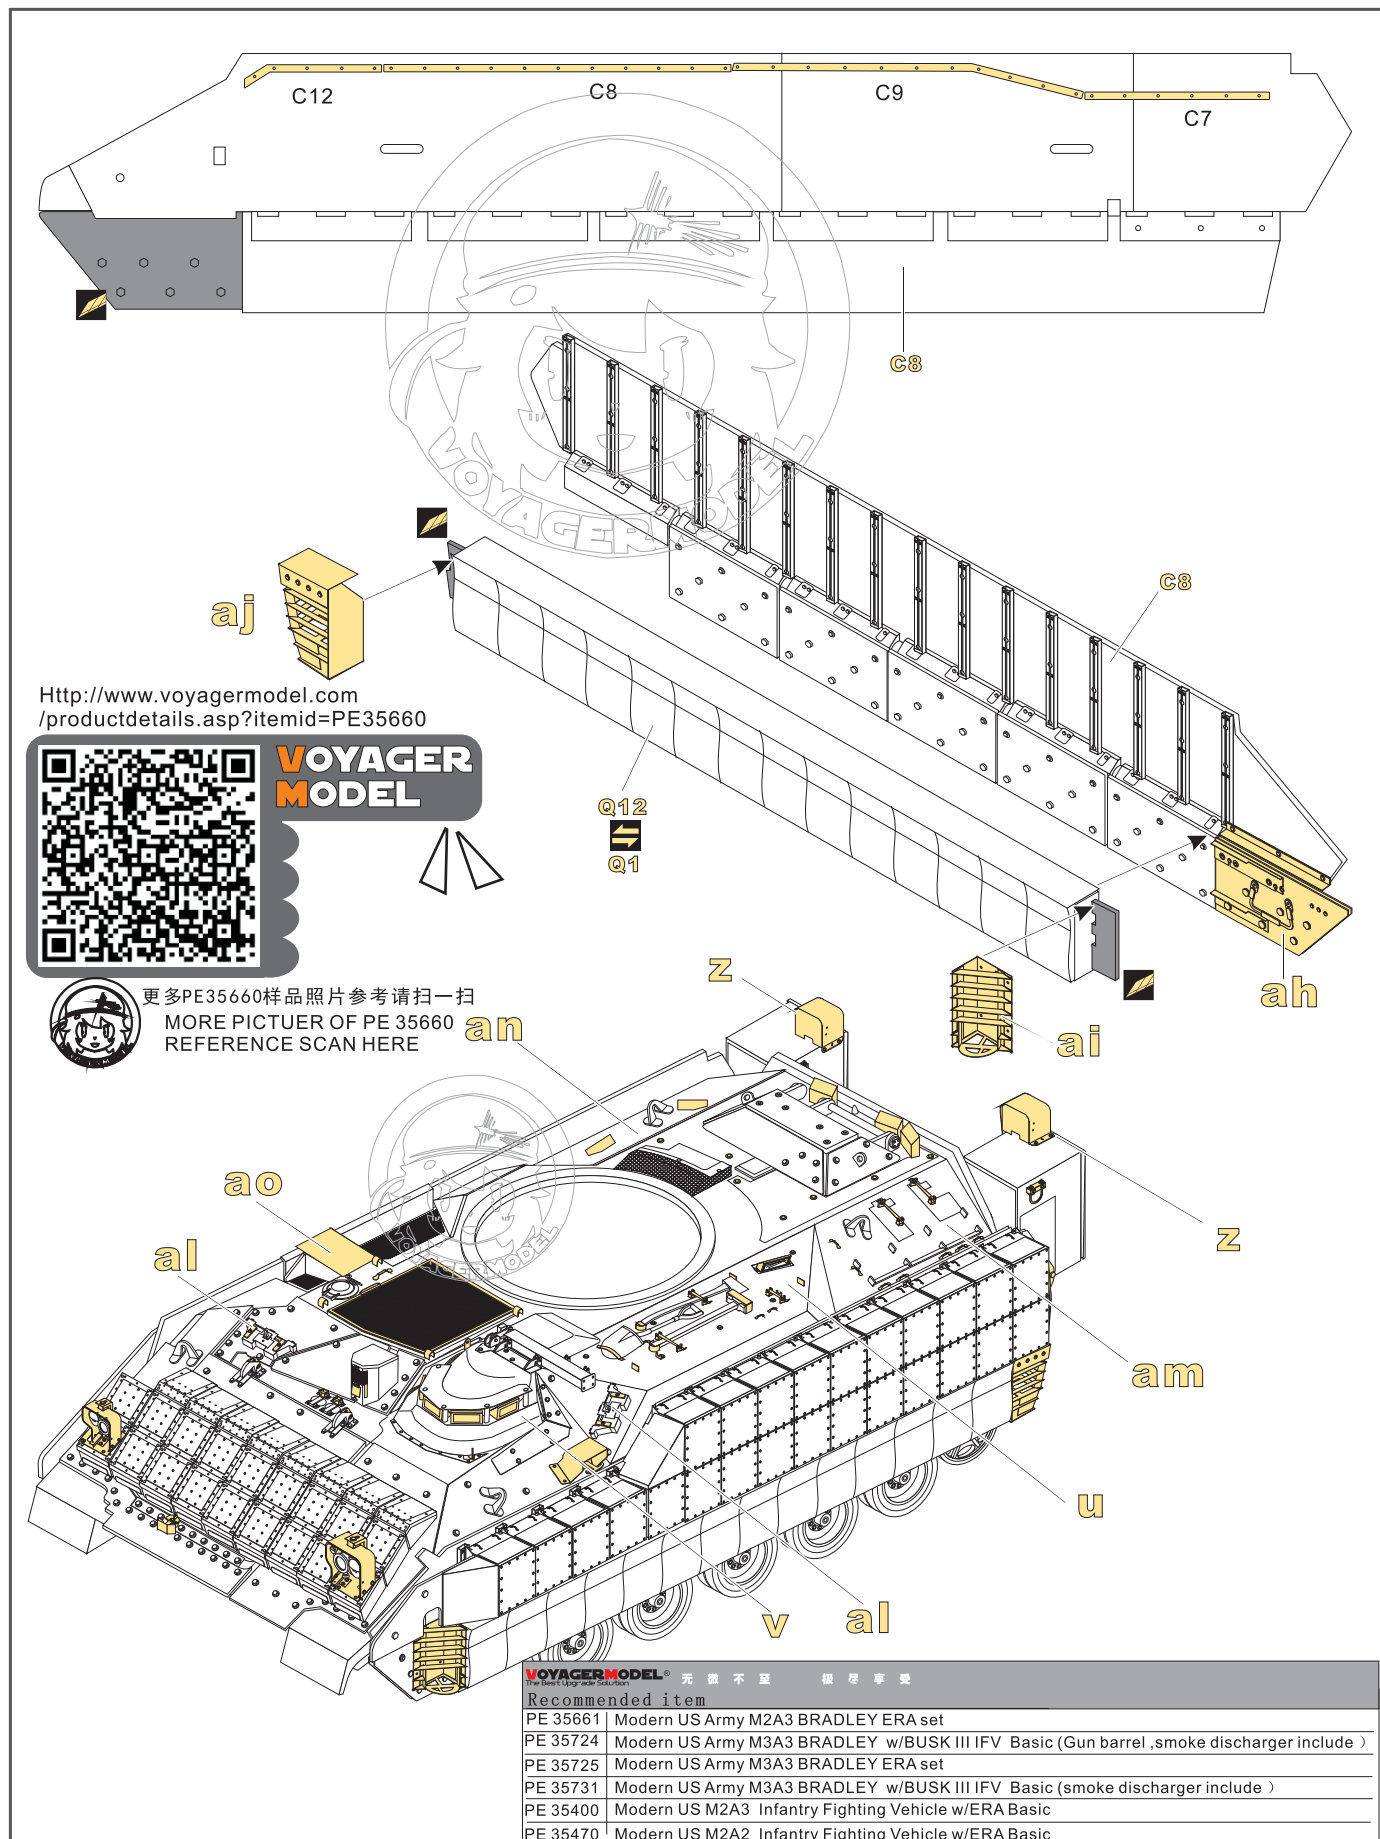

1/35 MILITARY MINIATURE VEHICLE UPGRADE SERIES PE35660

1/35 MILITARY MINIATURE VEHICLE UPGRADE SERIES PE35660

1/35 MILITARY MINIATURE VEHICLE UPGRADE SERIES PE35660

1/35 MILITARY MINIATURE VEHICLE UPGRADE SERIES PE35660