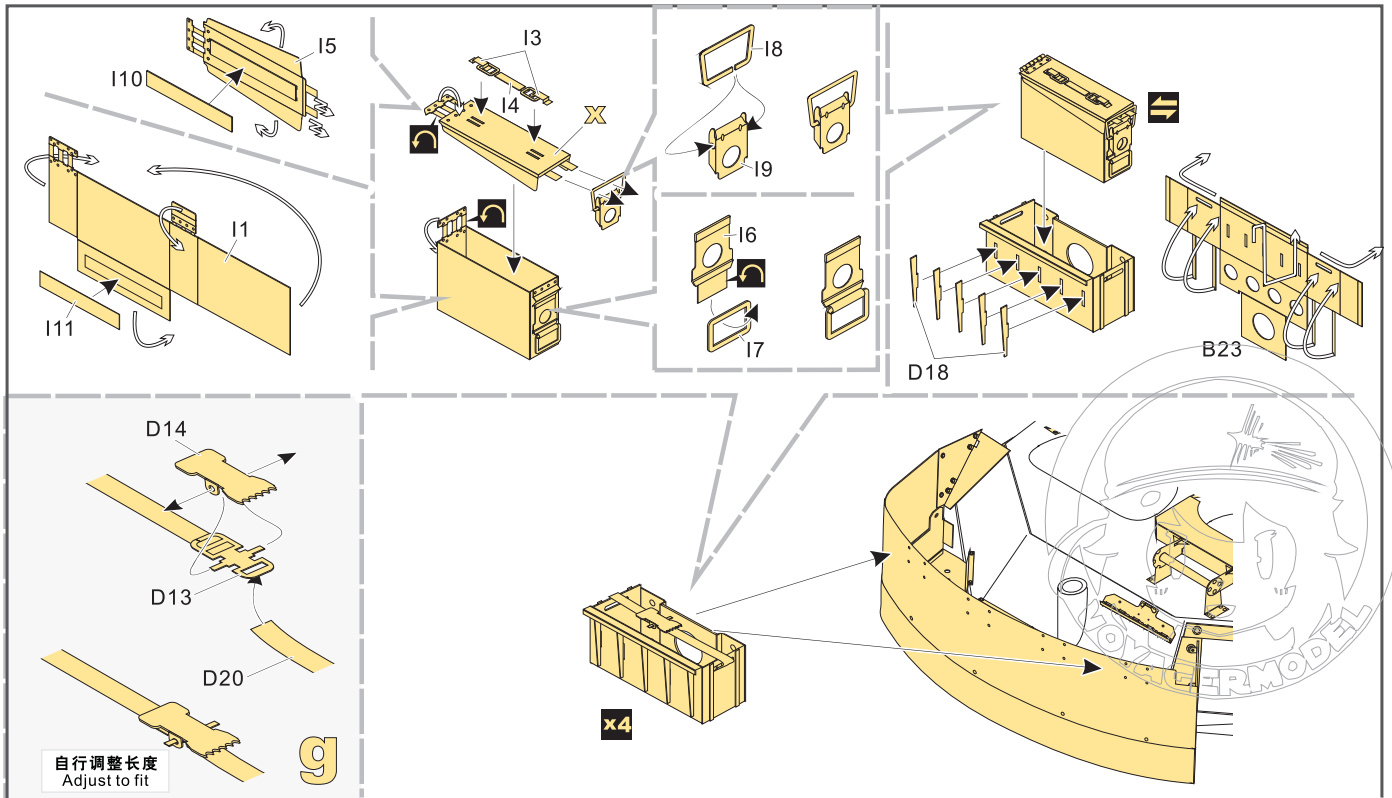

👉 蚀刻片零件内槽面向上 Put the part upside down

👉 用笔尖在凹槽处 Use penpoint to press on the dent

1/35 MILITARY MINIATURE VEHICLE UPGRADE SERIES PE35660

1/35 MILITARY MINIATURE VEHICLE UPGRADE SERIES PE35660

自行调整长度
Adjust to fit