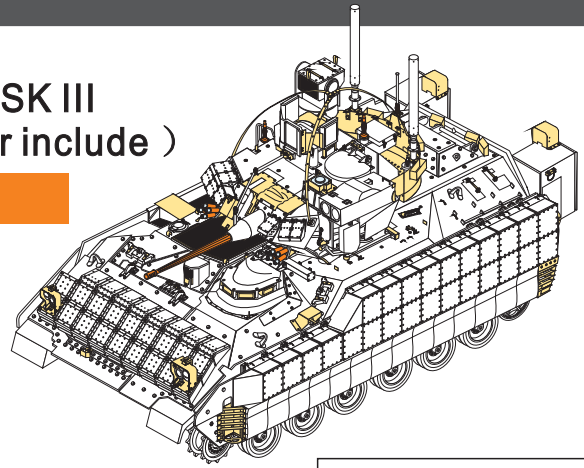

1/35 MILITARY MINIATURE VEHICLE UPGRADE SERIES PE35660

Modern US Army M2A3 BRADLEY w/BUSK III IFV Basic (Gun barrel ,smoke discharger include)

美M2A3 布雷德利 BUSK III (含烟幕弹,炮管)

[For MENG SS-004]

■ 推荐使用工具 RECOMMENDED TOOLS