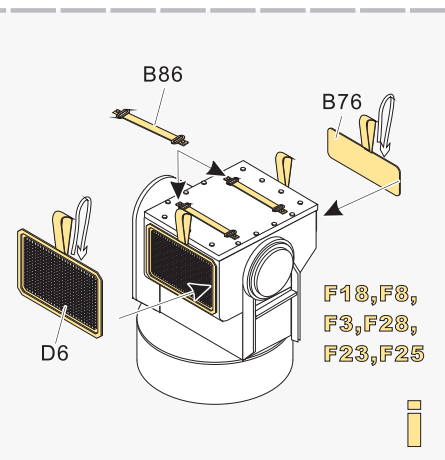

F18, F8,
F3, F28,
F23, F25

i