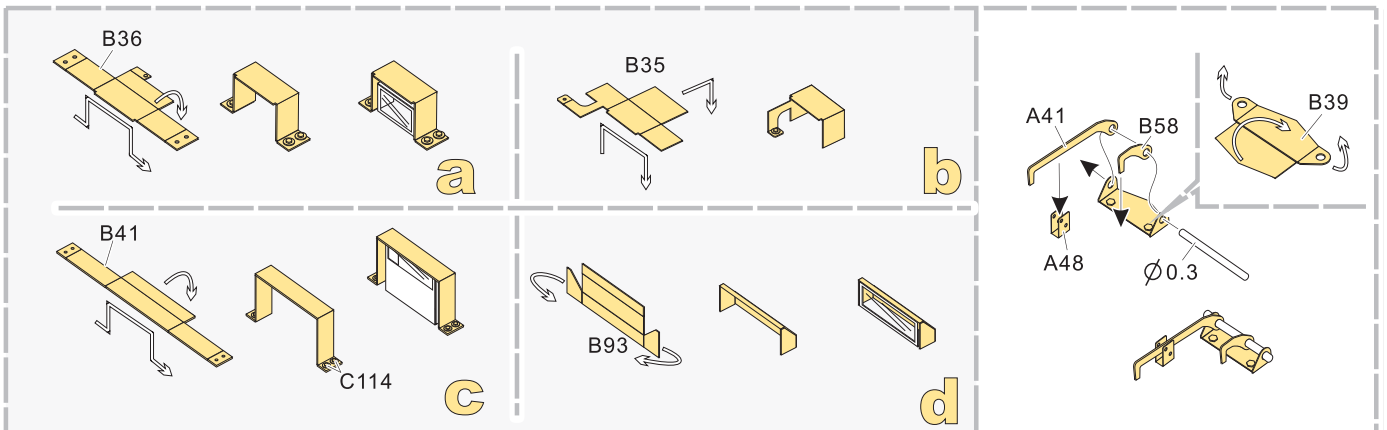

✂ 切除 remove

🔪 打磨 grind off

📐 弧度卷曲 radial bending

✖2 制作若干组 multiple assembly

↔ 选择安装 alternative

🔧 钻孔 drill

👉 填补 fill

↓ 用尖端在凹槽处冲压 use penpoint to press on the dent

👉 蚀刻片零件内槽面向上 Put the part upside down

👉 用笔尖在凹槽处 Use penpoint to press on the dent

1/35 MILITARY MINIATURE VEHICLE UPGRADE SERIES PE35660

1/35 MILITARY MINIATURE VEHICLE UPGRADE SERIES PE35660

自行调整长度
Adjust to fit