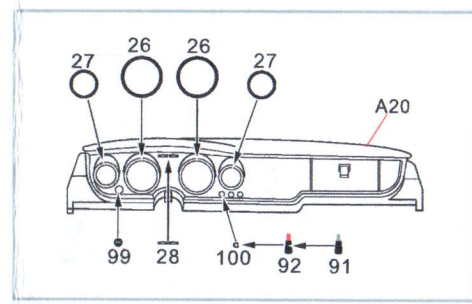

1/24 ALFA ROMEO GIULIA SPRINT GTA FOR T (24188) HOBBY DESIGN HD02-0474

New PE

1/24 ALFA ROMEO GIULIA SPRINT GTA FOR T (24188)

HOBBY DESIGN HD02-0474