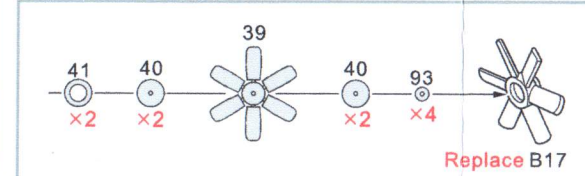

1/24 ALFA ROMEO GIULIA SPRINT GTA FOR T (24188) HOBBY DESIGN HD02-0474

New PE

1/24 ALFA ROMEO GIULIA SPRINT GTA FOR T (24188)

HOBBY DESIGN HD02-0474