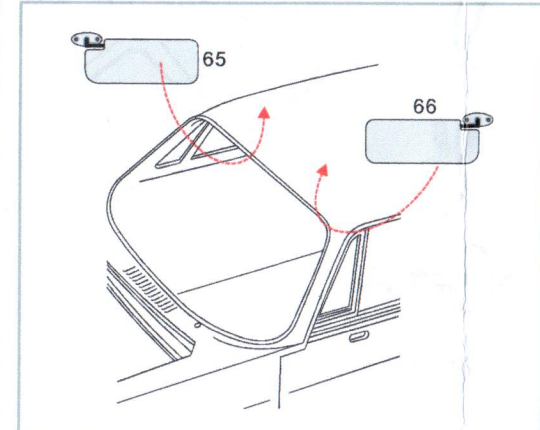

1/24 ALFA ROMEO GIULIA SPRINT GTA FOR T (24188) HOBBY DESIGN HD02-0474

New PE

1/24 ALFA ROMEO GIULIA SPRINT GTA FOR T (24188)

HOBBY DESIGN HD02-0474