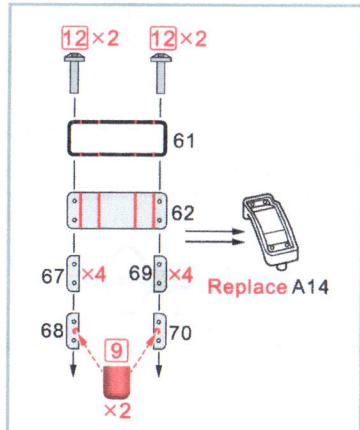

1/24 ALFA ROMEO GIULIA SPRINT GTA FOR T (24188) HOBBY DESIGN HD02-0474

New PE

1/24 ALFA ROMEO GIULIA SPRINT GTA FOR T (24188)

HOBBY DESIGN HD02-0474