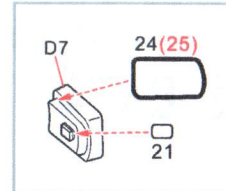

1/24 ALFA ROMEO GIULIA SPRINT GTA FOR T (24188) HOBBY DESIGN HD02-0474

New PE

1/24 ALFA ROMEO GIULIA SPRINT GTA FOR T (24188)

HOBBY DESIGN HD02-0474