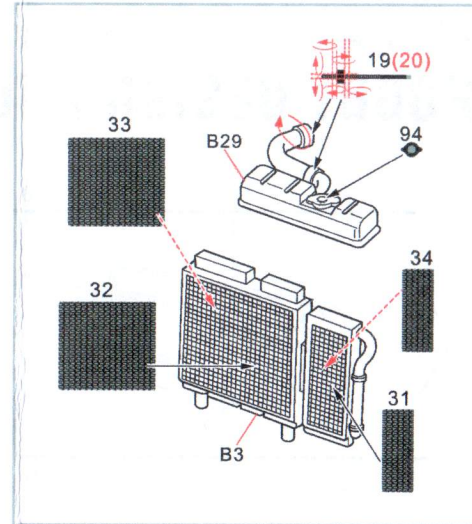

1/24 ALFA ROMEO GIULIA SPRINT GTA FOR T (24188) HOBBY DESIGN HD02-0474

New PE

1/24 ALFA ROMEO GIULIA SPRINT GTA FOR T (24188)

HOBBY DESIGN HD02-0474