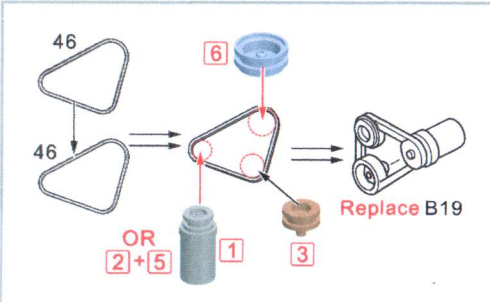

1/24 ALFA ROMEO GIULIA SPRINT GTA FOR T (24188) HOBBY DESIGN HD02-0474

New PE

1/24 ALFA ROMEO GIULIA SPRINT GTA FOR T (24188)

HOBBY DESIGN HD02-0474