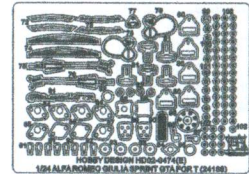

1/24 ALFA ROMEO GIULIA SPRINT GTA FOR T (24188) HOBBY DESIGN HD02-0474

New PE

1/24 ALFA ROMEO GIULIA SPRINT GTA FOR T (24188)

HOBBY DESIGN HD02-0474