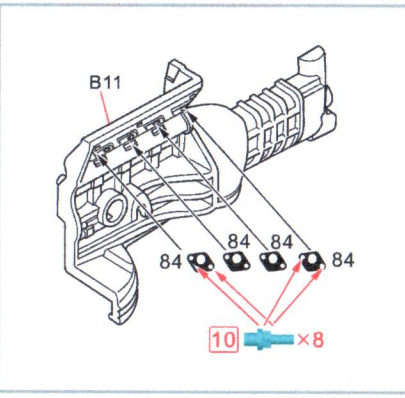

1/24 ALFA ROMEO GIULIA SPRINT GTA FOR T (24188) HOBBY DESIGN HD02-0474

New PE

1/24 ALFA ROMEO GIULIA SPRINT GTA FOR T (24188)

HOBBY DESIGN HD02-0474