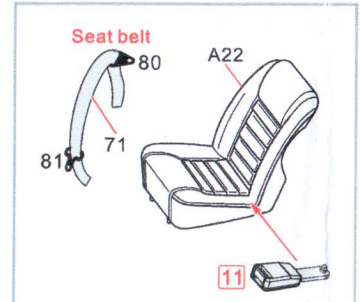

1/24 ALFA ROMEO GIULIA SPRINT GTA FOR T (24188) HOBBY DESIGN HD02-0474

New PE

1/24 ALFA ROMEO GIULIA SPRINT GTA FOR T (24188)

HOBBY DESIGN HD02-0474