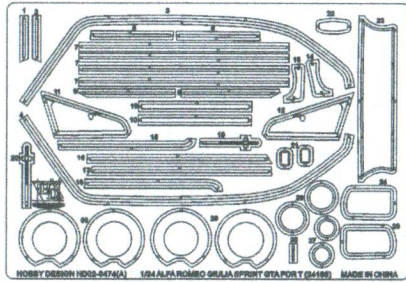

1/24 ALFA ROMEO GIULIA SPRINT GTA FOR T (24188) HOBBY DESIGN HD02-0474

New PE

1/24 ALFA ROMEO GIULIA SPRINT GTA FOR T (24188)

HOBBY DESIGN HD02-0474