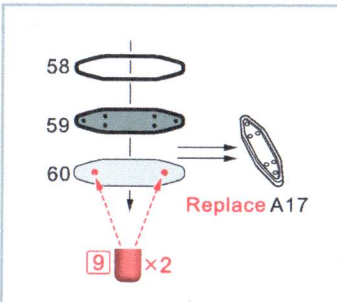

1/24 ALFA ROMEO GIULIA SPRINT GTA FOR T (24188) HOBBY DESIGN HD02-0474

New PE

1/24 ALFA ROMEO GIULIA SPRINT GTA FOR T (24188)

HOBBY DESIGN HD02-0474