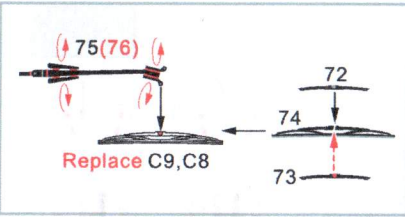

1/24 ALFA ROMEO GIULIA SPRINT GTA FOR T (24188) HOBBY DESIGN HD02-0474

New PE

1/24 ALFA ROMEO GIULIA SPRINT GTA FOR T (24188)

HOBBY DESIGN HD02-0474