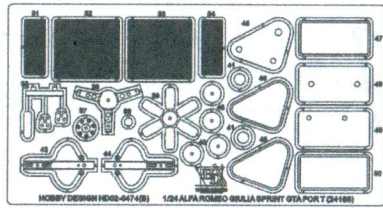

1/24 ALFA ROMEO GIULIA SPRINT GTA FOR T (24188) HOBBY DESIGN HD02-0474

New PE

1/24 ALFA ROMEO GIULIA SPRINT GTA FOR T (24188)

HOBBY DESIGN HD02-0474