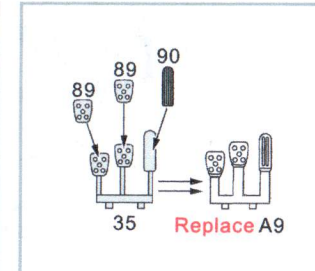

1/24 ALFA ROMEO GIULIA SPRINT GTA FOR T (24188) HOBBY DESIGN HD02-0474

New PE

1/24 ALFA ROMEO GIULIA SPRINT GTA FOR T (24188)

HOBBY DESIGN HD02-0474