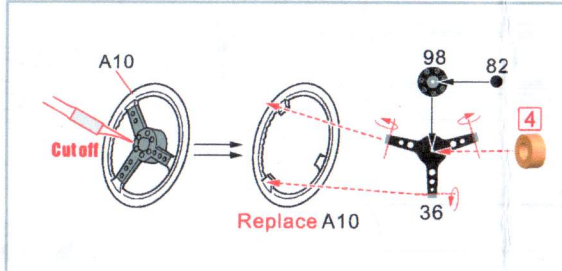

1/24 ALFA ROMEO GIULIA SPRINT GTA FOR T (24188) HOBBY DESIGN HD02-0474

New PE

1/24 ALFA ROMEO GIULIA SPRINT GTA FOR T (24188)

HOBBY DESIGN HD02-0474