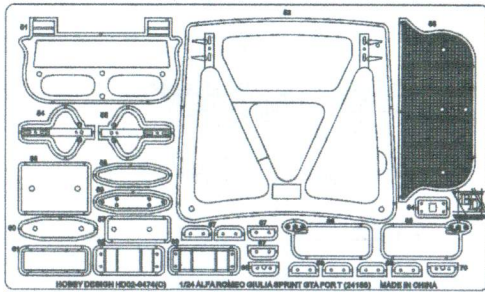

1/24 ALFA ROMEO GIULIA SPRINT GTA FOR T (24188) HOBBY DESIGN HD02-0474

New PE

1/24 ALFA ROMEO GIULIA SPRINT GTA FOR T (24188)

HOBBY DESIGN HD02-0474