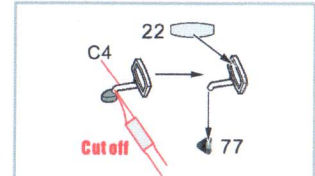

1/24 ALFA ROMEO GIULIA SPRINT GTA FOR T (24188) HOBBY DESIGN HD02-0474

New PE

1/24 ALFA ROMEO GIULIA SPRINT GTA FOR T (24188)

HOBBY DESIGN HD02-0474