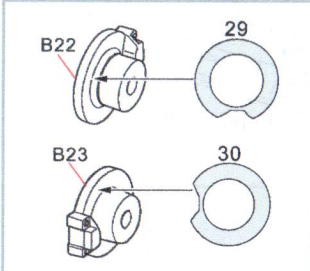

1/24 ALFA ROMEO GIULIA SPRINT GTA FOR T (24188) HOBBY DESIGN HD02-0474

New PE

1/24 ALFA ROMEO GIULIA SPRINT GTA FOR T (24188)

HOBBY DESIGN HD02-0474