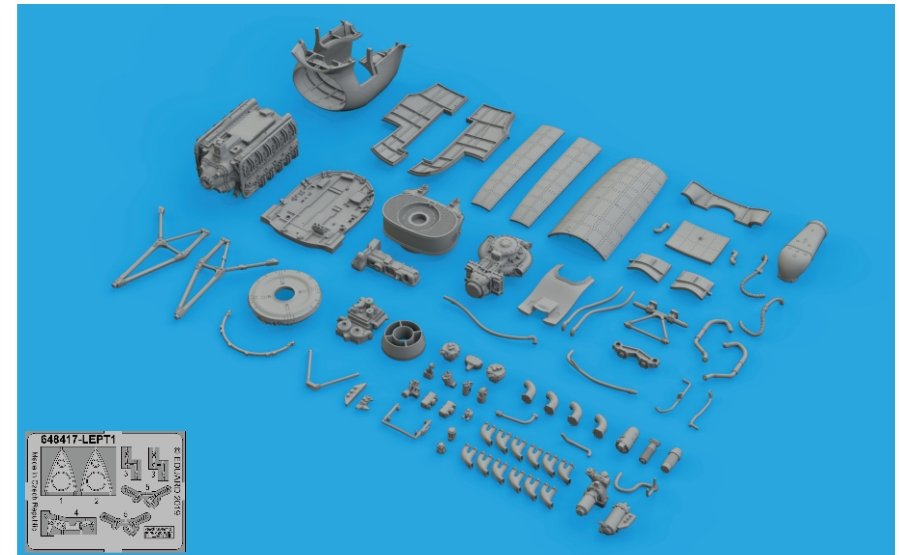

BEST ~~BRASS~~ RESIN AROUND!