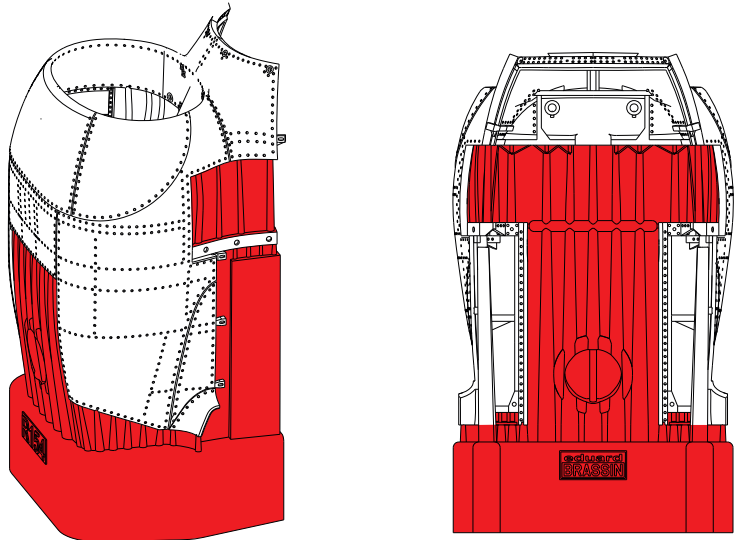

C 364
GRAY GREEN

STEP1

14

15

16

R154

COWLINGS ARE DESIGNED TO BE DISPLAYED SEPARATELY

17