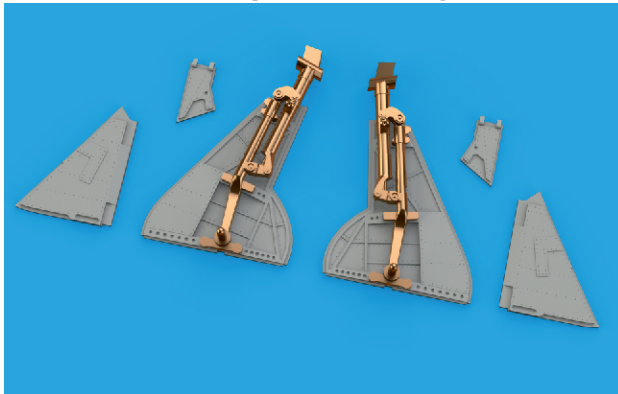

RELATED PRODUCTS

648 446 Tempest Mk.V legs bronze