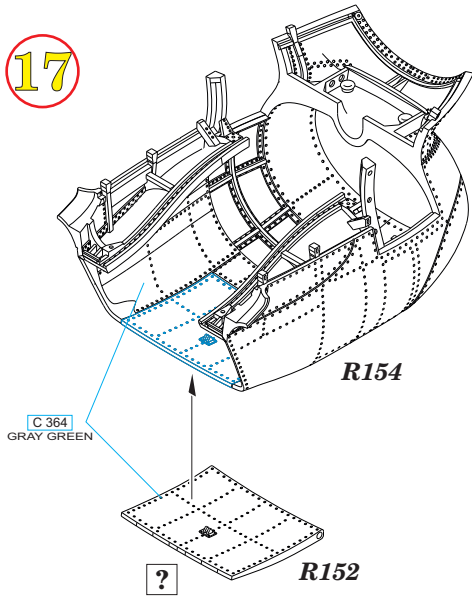

wire
Ø - 0,5mm
l - 12mm

R143

wire
Ø - 0,5mm
l - 21mm

plastic B1

plastic B3 B2

plastic C1 C2

 $\varnothing - 1,5mm$

?

STEP2

D

12

?

plastic
 $\varnothing - 1,5mm$
l - 5mm

R129

R130

R137

C 364
GRAY GREEN

STEP1

14

15

16

R154

COWLINGS ARE DESIGNED TO BE DISPLAYED SEPARATELY

17