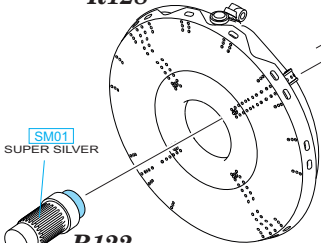

R128

SM01 SUPER SILVER

R122

STEP 4

STEP 3