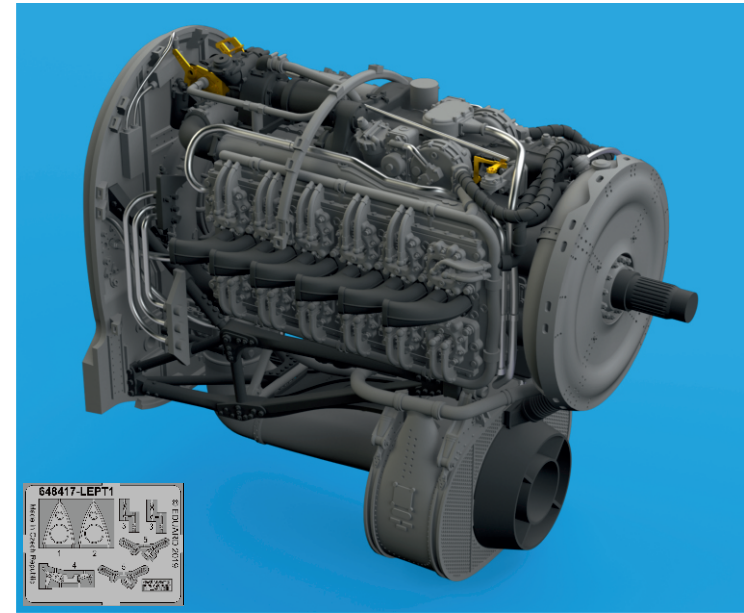

648 417 Tempest Mk.V engine

for Eduard kit - pro stavěbnici Eduard

1/48 scale

COLOURS

GSI Creos (GUNZE)		Mr.METAL COLOR	
AQUEOUS	Mr.COLOR	Mr.METAL COLOR	
H 2	C 2	SM01	SUPER SILVER
H76	C61		
	C364		

This product contains metal and resin detail parts for upgrading scale plastic models. When selecting this set make sure that it is for the kit mentioned in product name as these sets are made specifically for that kit. When upgrading the model some cutting or corrections may be necessary for parts to fit accurately. **WARNING!** This set contains small and sharp parts. Work carefully in a ventilated and well-lit room. Safety glasses are recommended. This product is not suitable for children below 14 years of age.

eduard
435 21 Obrnice 170
Czech Republic
www.eduard.com

www.eduard.com

49,95

648 417 Tempest Mk.V engine

for Eduard kit - pro stavěbnici Eduard

1/48

eduard

BEST ~~BRASS~~ RESIN AROUND!