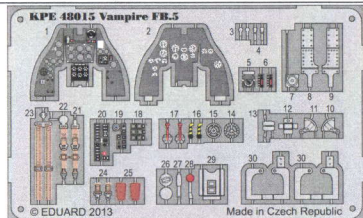

KUIVALAINEN

KPE 48015

Photo etched parts
for TRUMPETER 1/48 kit

Vampire FB.5

SYMMETRICAL ASSEMBLY	BEND	GRIND
REMOVE	OPTION	
DRILL HOLE	REPLACE	
PHOTO-ETCHED PARTS	PARTS TO BE REMOVED	
ORIGINAL KIT PARTS	FILL	

KUIVALAINEN

A Kiven katu 58
FIN - 00510 Helsinki
Finland
tel int-358-400-564645
www.kuivalainen.net

This product contains metal detail parts for upgrading scale plastic models. When selecting this set make sure that it is for the kit mentioned on the label as these sets are made specifically for that kit. When upgrading the model some cutting or corrections may be necessary for parts to fit accurately. **WARNING!** This set contains small and sharp parts. Work carefully in a ventilated and well-lit room. Safety glasses are recommended. This products is not suitable for children 14 years or younger.