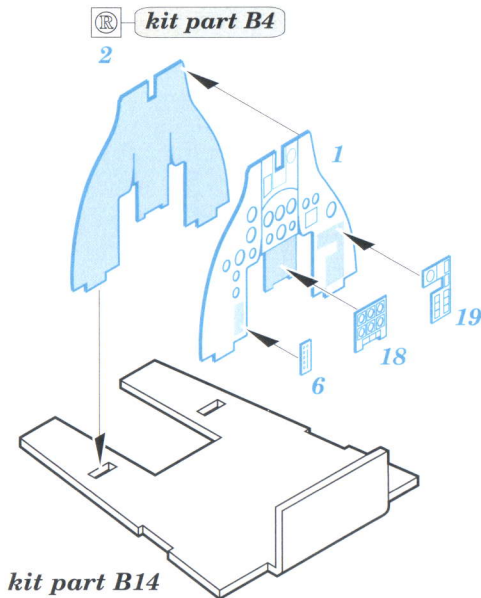

KUIVALAINEN

KPE 48015

Photo etched parts
for TRUMPETER 1/48 kit

Vampire FB.5

SYMMETRICAL ASSEMBLY	BEND	GRIND
REMOVE	OPTION	
DRILL HOLE	REPLACE	
PHOTO-ETCHED PARTS	PARTS TO BE REMOVED	
ORIGINAL KIT PARTS	FILL	

KUIVALAINEN

A Kiven katu 58
FIN - 00510 Helsinki
Finland
tel int-358-400-564645
www.kuivalainen.net

This product contains metal detail parts for upgrading scale plastic models. When selecting this set make sure that it is for the kit mentioned on the label as these sets are made specifically for that kit. When upgrading the model some cutting or corrections may be necessary for parts to fit accurately. **WARNING!** This set contains small and sharp parts. Work carefully in a ventilated and well-lit room. Safety glasses are recommended. This products is not suitable for children 14 years or younger.