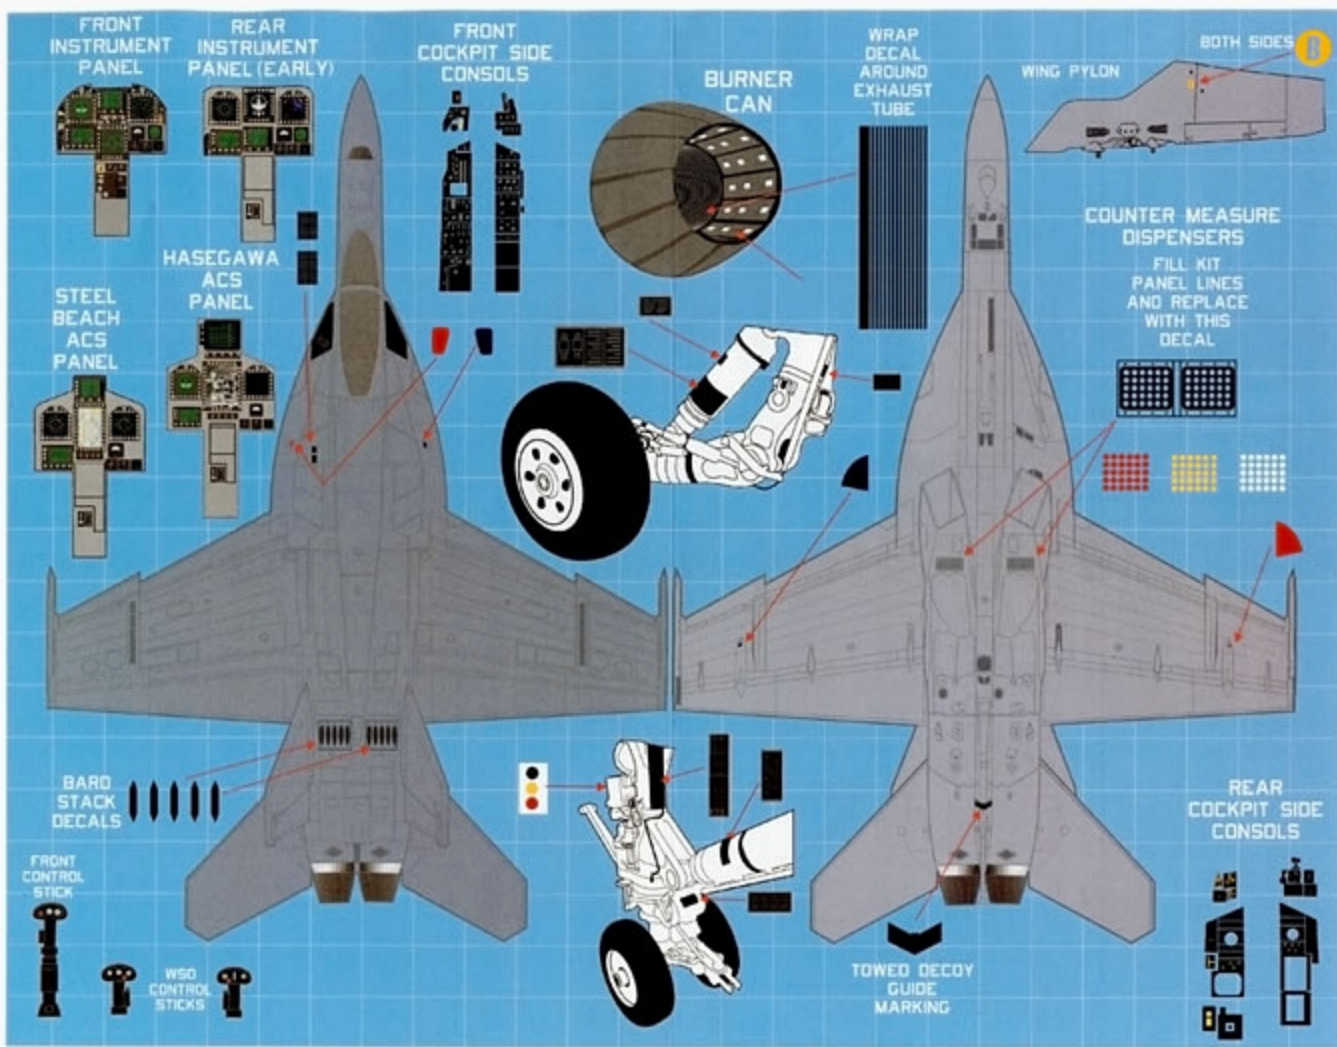

GEAR
DOOR
PART
A7

EJECTION SEAT
RESTRAINTS

EJECTION
SEAT

THIS
POSITION
OPPOSITE
SIDE

EJECTION SEAT
LAP BELTS

FRONT INSTRUMENT PANEL

REAR INSTRUMENT PANEL (EARLY)

FRONT COCKPIT SIDE CONSOLES