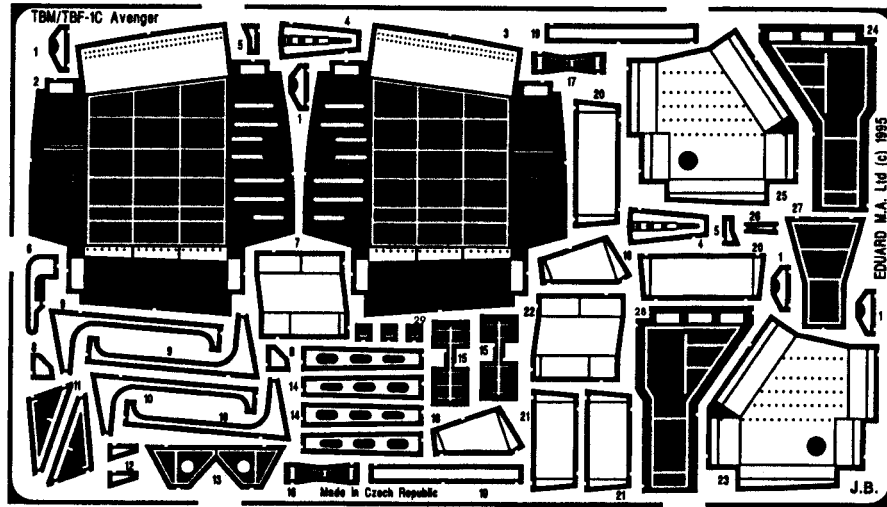

# TBM/ TBF-1C AVENGER-exterior

48 145

1/48 scale detail set for Monogram kit

- OPPOSITE SIDE
- REMOVE
- BEND
- REPLACE

## A MAIN WHEEL WELL