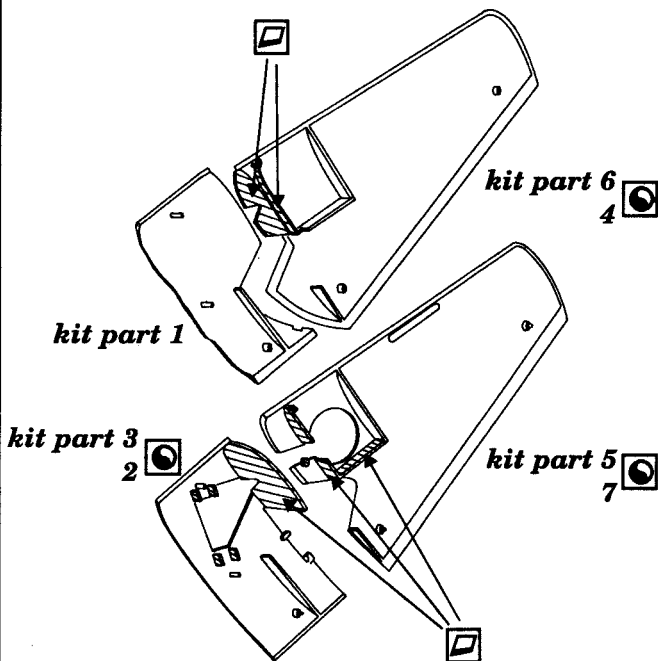

# TBM/ TBF-1C AVENGER-exterior

48 145

1/48 scale detail set for Monogram kit

- OPPOSITE SIDE
- REMOVE
- BEND
- REPLACE

## A MAIN WHEEL WELL