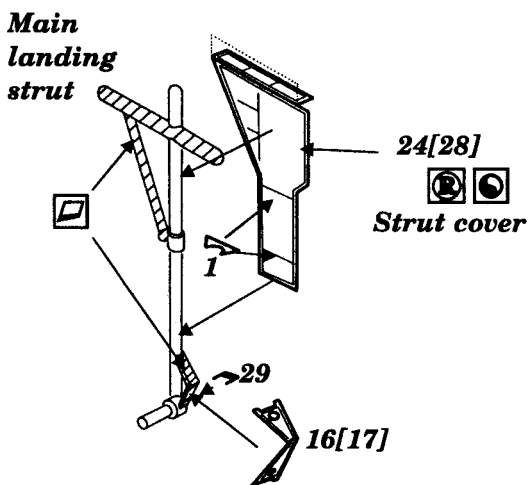

B MAIN UNDERCARRIAGE