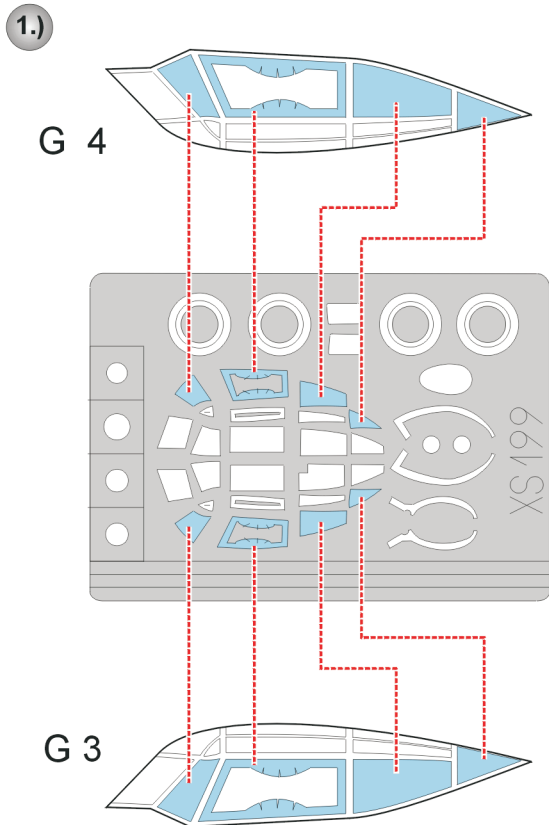

eduard
Express Mask

XS 199

DH-98 Mosquito Bomber

The die-cut mask for accurate canopy frame painting of the
Hasegawa 1/72 KIT

 - LIQUID MASK

REFERENCES:

SQUADRON SIGNAL
PUBLICATION 5515,
WALK AROUND MOSQUITO
SAM PUBLICATION,
MODELLERS DATAFILE 1,
THE DE HAVILLAND MOSQUITO

3.)

G 3, 4

G 3, 4

K 1

K 1

1.)

G 5

2.)