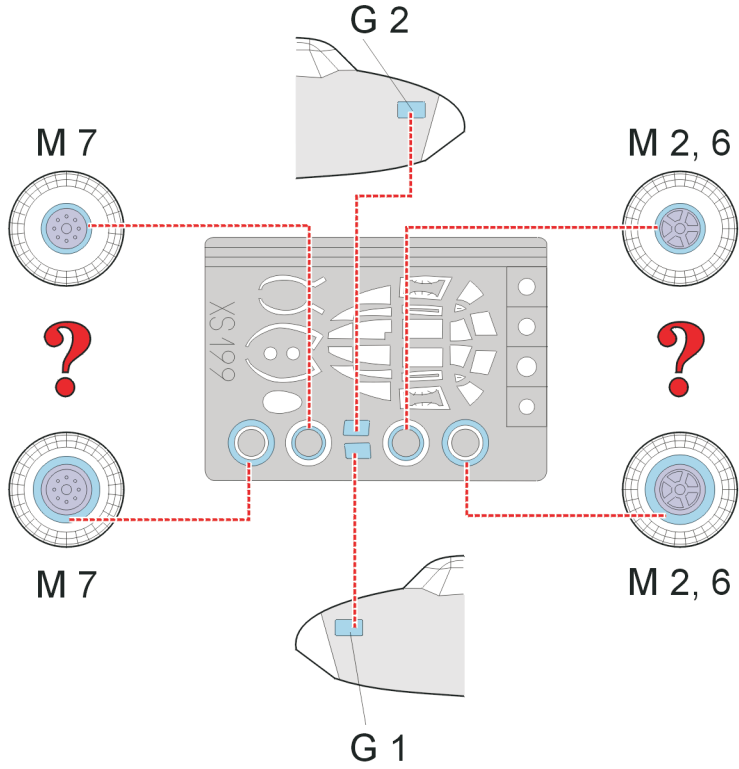

eduard
Express Mask

XS 199

DH-98 Mosquito Bomber

The die-cut mask for accurate canopy frame painting of the
Hasegawa 1/72 KIT

 - LIQUID MASK

REFERENCES:

SQUADRON SIGNAL
PUBLICATION 5515,
WALK AROUND MOSQUITO
SAM PUBLICATION,
MODELLERS DATAFILE 1,
THE DE HAVILLAND MOSQUITO

3.)

G 3, 4

G 3, 4

K 1

K 1

1.)

G 5

2.)