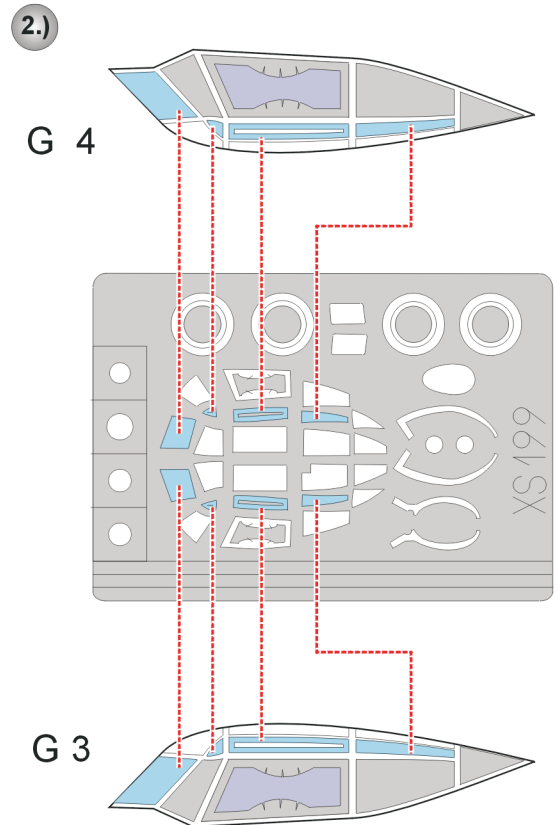

eduard
Express Mask

XS 199

DH-98 Mosquito Bomber

The die-cut mask for accurate canopy frame painting of the
Hasegawa 1/72 KIT

 - LIQUID MASK

REFERENCES:

SQUADRON SIGNAL
PUBLICATION 5515,
WALK AROUND MOSQUITO
SAM PUBLICATION,
MODELLERS DATAFILE 1,
THE DE HAVILLAND MOSQUITO

3.)

G 3, 4

G 3, 4

K 1

K 1

1.)

G 5

2.)