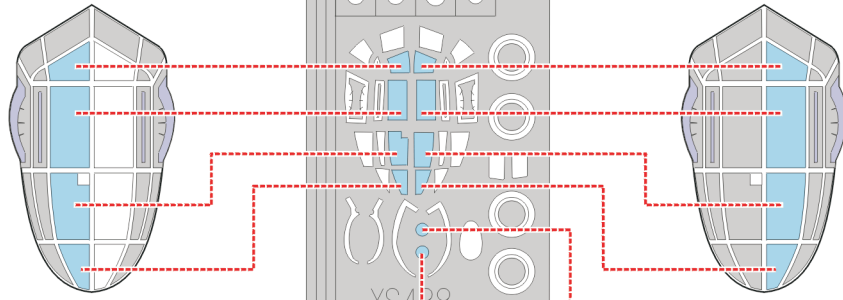

eduard
Express Mask

XS 199

DH-98 Mosquito Bomber

The die-cut mask for accurate canopy frame painting of the
Hasegawa 1/72 KIT

 - LIQUID MASK

REFERENCES:

SQUADRON SIGNAL
PUBLICATION 5515,
WALK AROUND MOSQUITO
SAM PUBLICATION,
MODELLERS DATAFILE 1,
THE DE HAVILLAND MOSQUITO

3.)

G 3, 4

G 3, 4

K 1

K 1

1.)

G 5

2.)