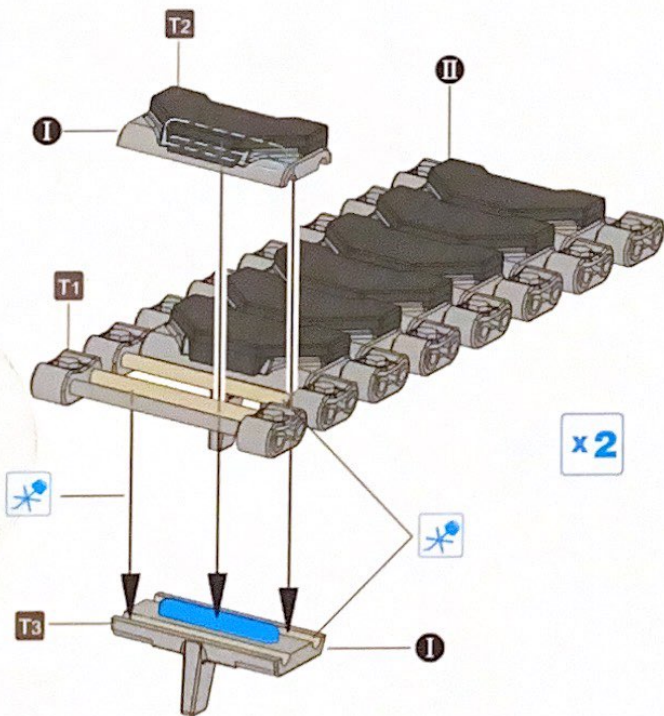

ASSEMBLY & COLOUR GUIDE

PARTS LIST

Caution: Each set 80+ pc

x 6

Colour	塗料表	Hobby Color	Mr Hobby	Humbrol	Tamiya
I	Steel 黑铁色	C-28	H-18	53	/
II	Tyre Black 轮胎黑	C-137	H-77	85	/

*Some paints may not be available in your country, Please check your local hobby shop for substitute.