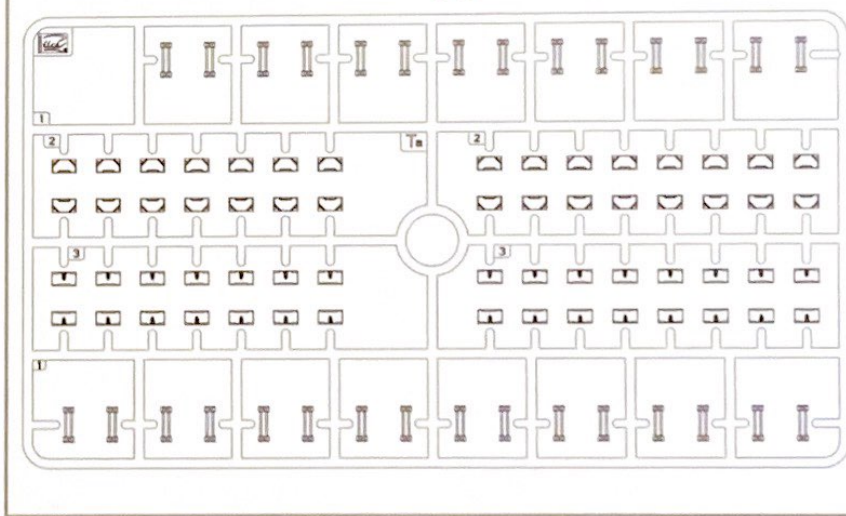

ASSEMBLY & COLOUR GUIDE

PARTS LIST

Caution: Each set 80+ pc

x 6

Colour	塗料表	Hobby Color	Mr Hobby	Humbrol	Tamiya
I	Steel 黑铁色	C-28	H-18	53	/
II	Tyre Black 轮胎黑	C-137	H-77	85	/

*Some paints may not be available in your country, Please check your local hobby shop for substitute.

RE30001