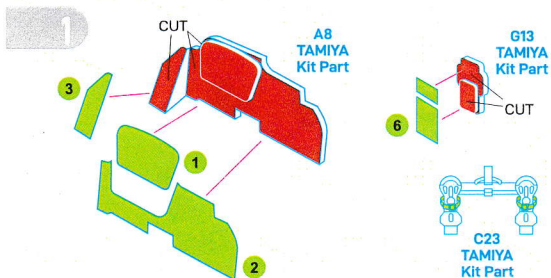

Messerschmitt Me-262A-1a INTERIOR 3D DECAL FOR TAMIYA KIT

K48004 1/48

Messerschmitt Me-262A-1a INTERIOR 3D DECAL FOR TAMIYA KIT

4

5

6