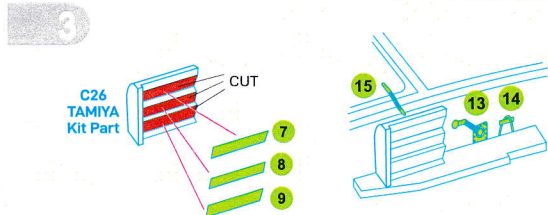

Messerschmitt Me-262A-1a INTERIOR 3D DECAL FOR TAMIYA KIT

K48004 1/48

Messerschmitt Me-262A-1a INTERIOR 3D DECAL FOR TAMIYA KIT

4

5

6