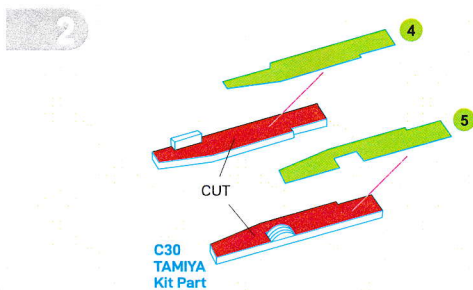

Messerschmitt Me-262A-1a INTERIOR 3D DECAL FOR TAMIYA KIT

K48004 1/48

Messerschmitt Me-262A-1a INTERIOR 3D DECAL FOR TAMIYA KIT

4

5

6