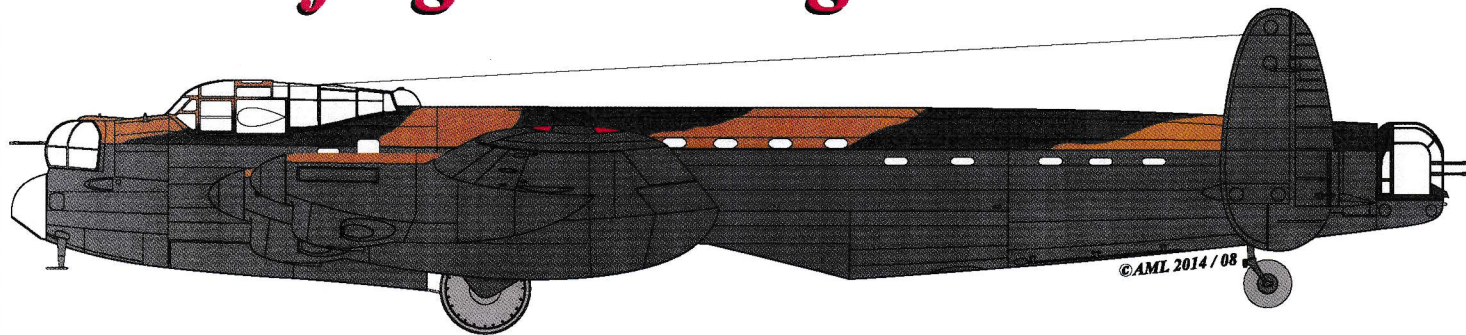

Camouflage Painting Masks

Designed to be used with Airfix kits.

Avro Lancaster B.III (Special)

AML M 73 018 in 1/72scale

Tento set obsahuje návod a masky pro kamufláž

This set include an instruction sheet and masks for camouflage