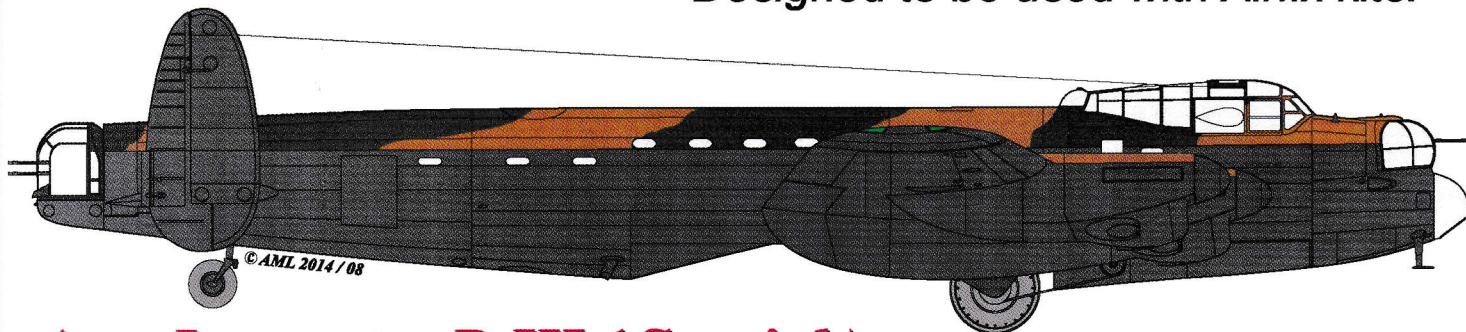

Camouflage Painting Masks

Designed to be used with Airfix kits.

Avro Lancaster B.III (Special)

AML M 73 018 in 1/72scale

Tento set obsahuje návod a masky pro kamufláž

This set include an instruction sheet and masks for camouflage