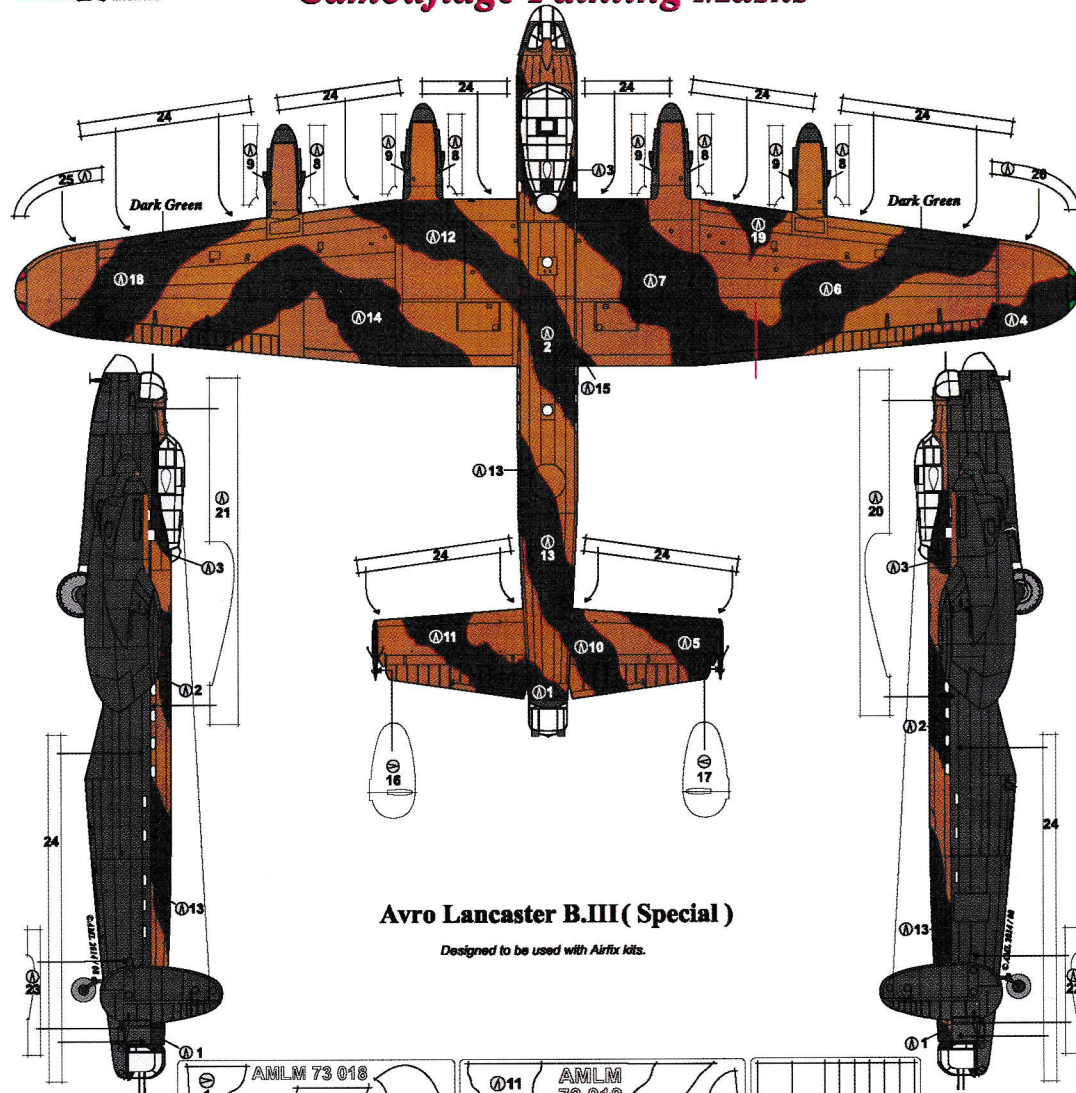

Avro Lancaster B.III (Special)

Designed to be used with Airfix kits.