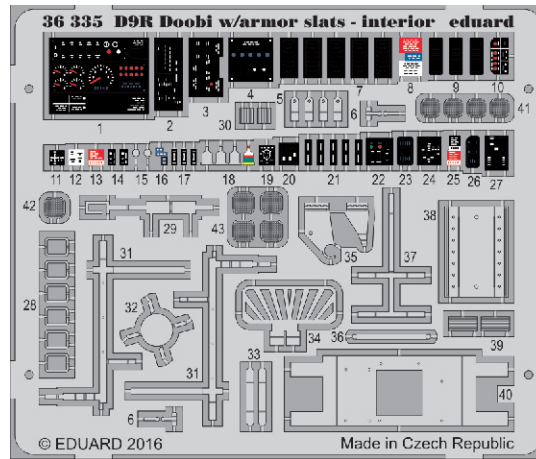

G1

L8

S2 S1

G5

8 pcs.

20

22

6

34

26 pcs.

1

26 pcs.

1

34

Related products: 36 335 D9R Doobi w/armor slats - interior

Related products: 36 336 D9R Doobi w/armor slats - exterior