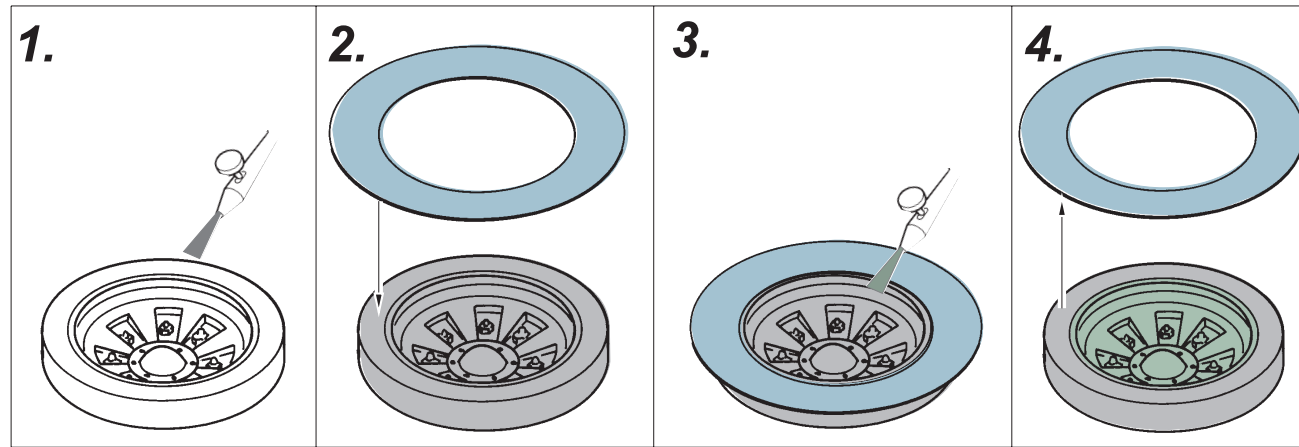

eduard
MASK

XT147

Hetzer wheel masks

The die-cut mask for accurate canopy frame painting of the
Tamiya scale 1/35 KIT

8 pcs