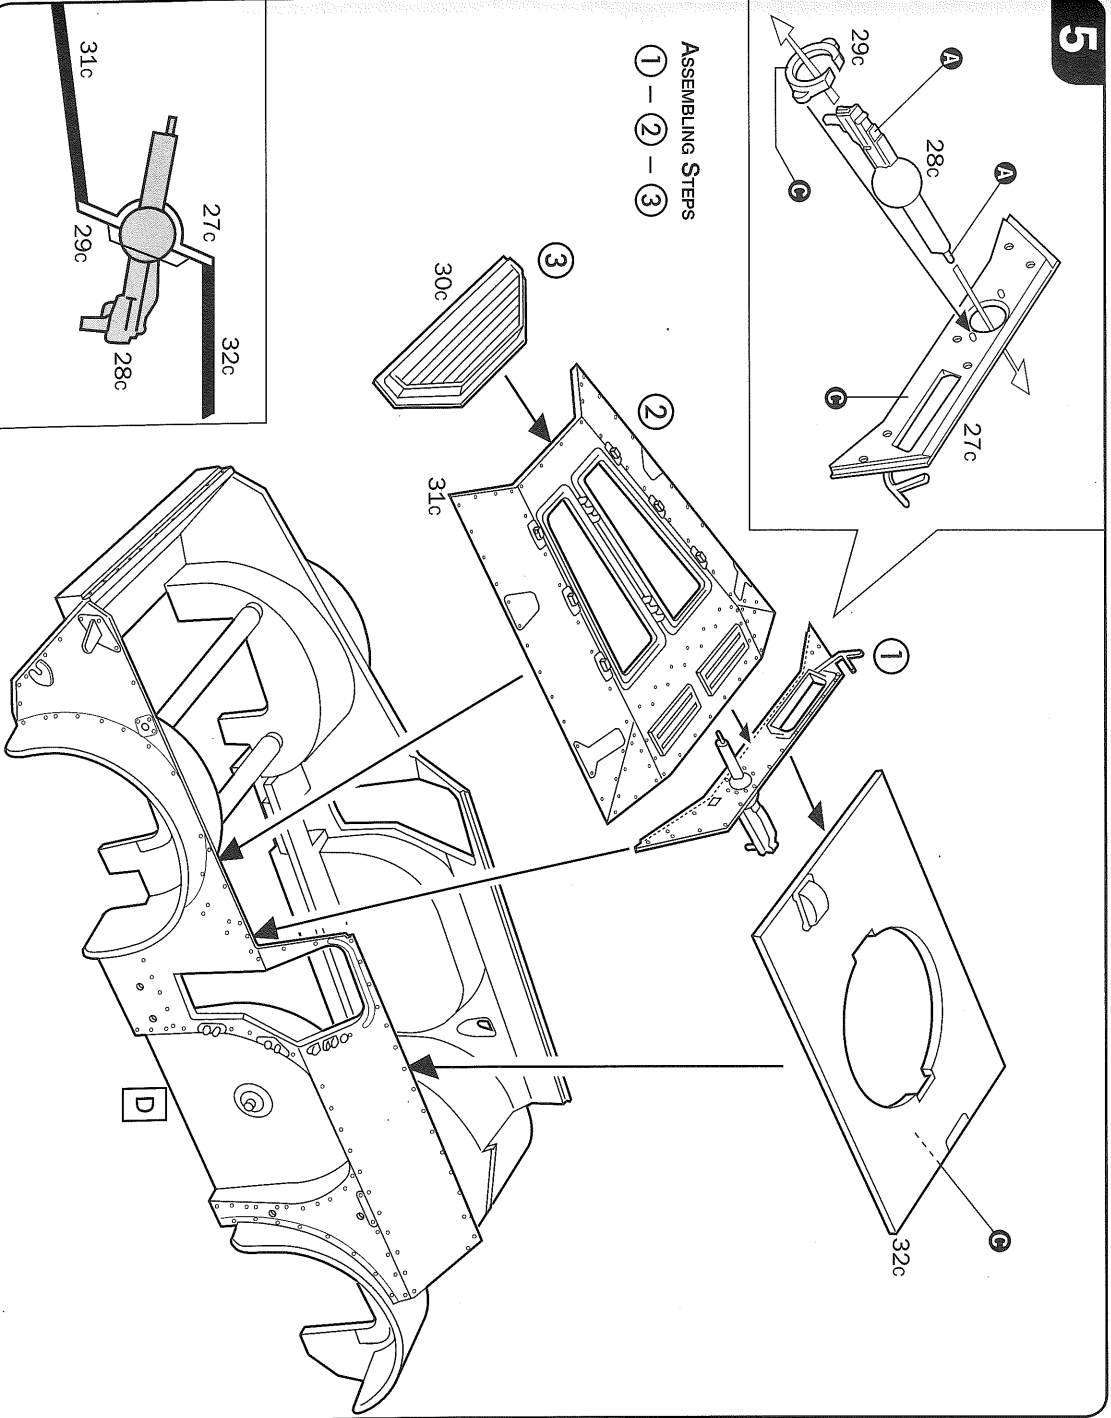

Rep (Gloss)

Model Master - 1503  
Model Master Acryl - 4630

C

1

A

ALTERNATIVE

F

ITALIAN POLICE VERSION