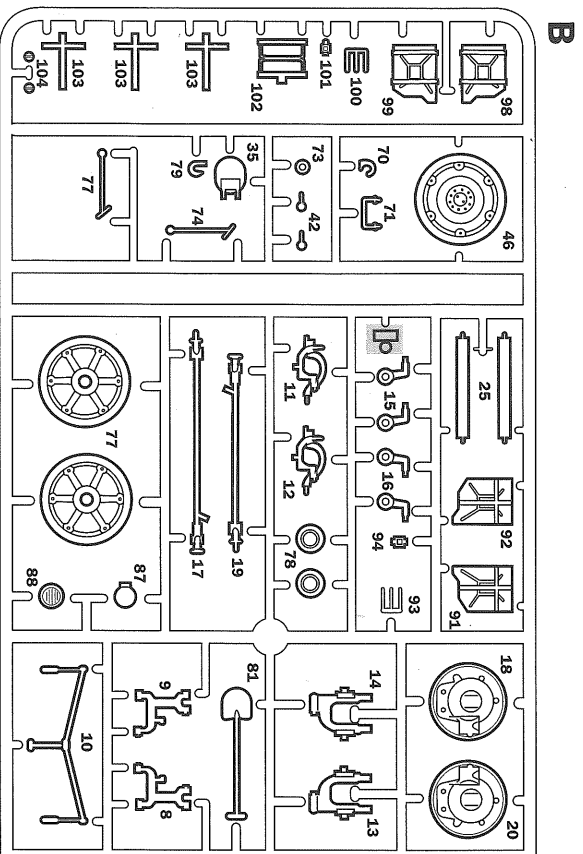

I numeri si riferiscono all'assortimento colori ITALERI MODEL MASTER /Acryl Paint System

The indicated colour number refer to the ITALERI MODEL MASTER /Acryl Paint System

Die angegebenen farbrnummern beziehen sich auf die ITALERI MODEL MASTER /Acryl Paint System

Les références indiquées concernent les peintures ITALERI MODEL MASTER /Acryl Paint System

A

Gun Metal (Metallizer)

Model Master - 1405
Model Master Acryl - 4891

B

Silver

Model Master - 1546
Model Master Acryl - 4678

C

Insigna White (Gloss)

Model Master - 1785
Model Master - 1745
Model Master Acryl - 4896

D

Wood (Flan)

Model Master - 1735
Model Master Acryl - 4673

E

Black (Flan)
F.S. 37038

Model Master - 1749
Model Master Acryl - 4788

F

Leather (Flan)

Model Master - 1736
Model Master Acryl - 474

G

Rust

Model Master - 1785
Model Master Acryl - 4675

H

Rep (Gloss)

Model Master - 1503
Model Master Acryl - 4630