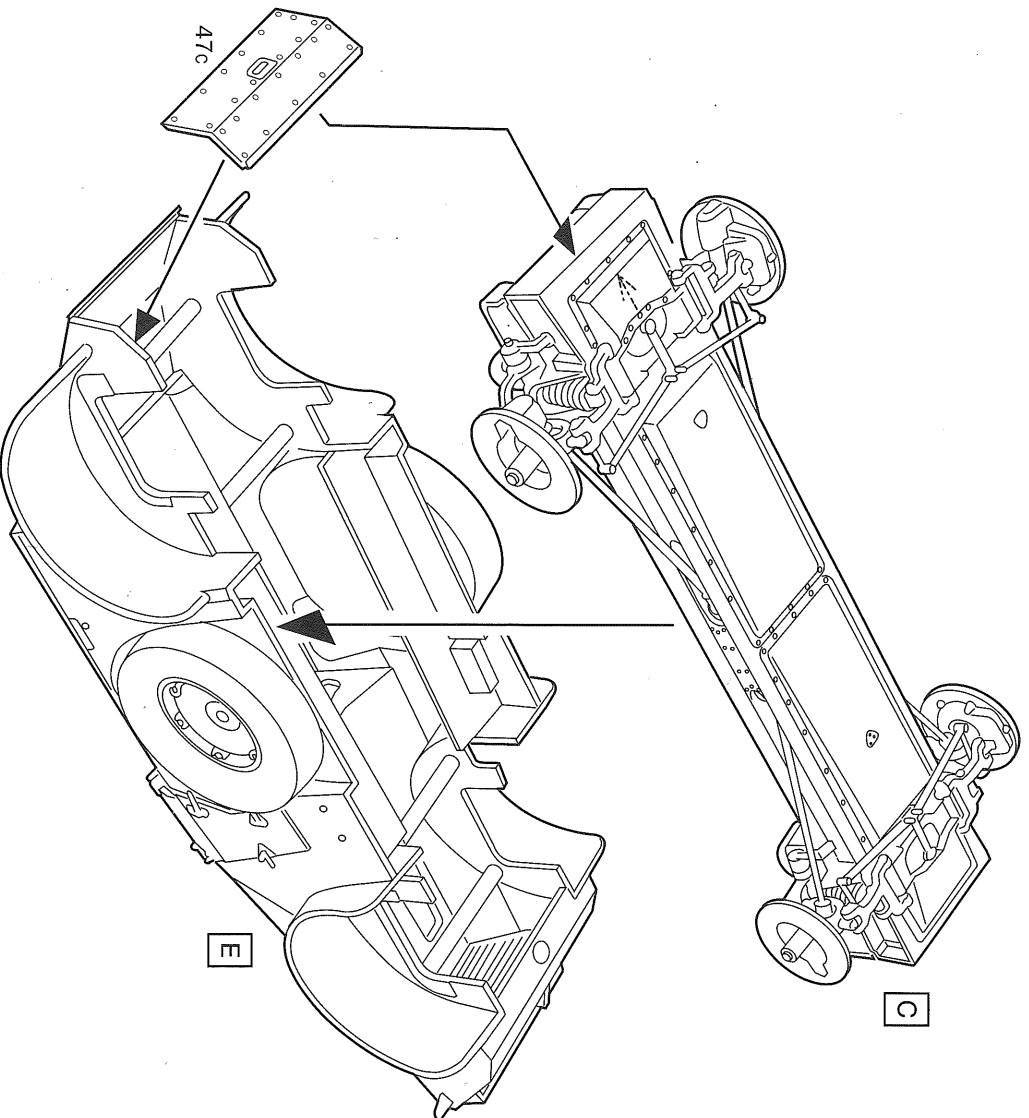

Rep (Gloss)

Model Master - 1503  
Model Master Acryl - 4630

C

1

A

ALTERNATIVE

F

ITALIAN POLICE VERSION