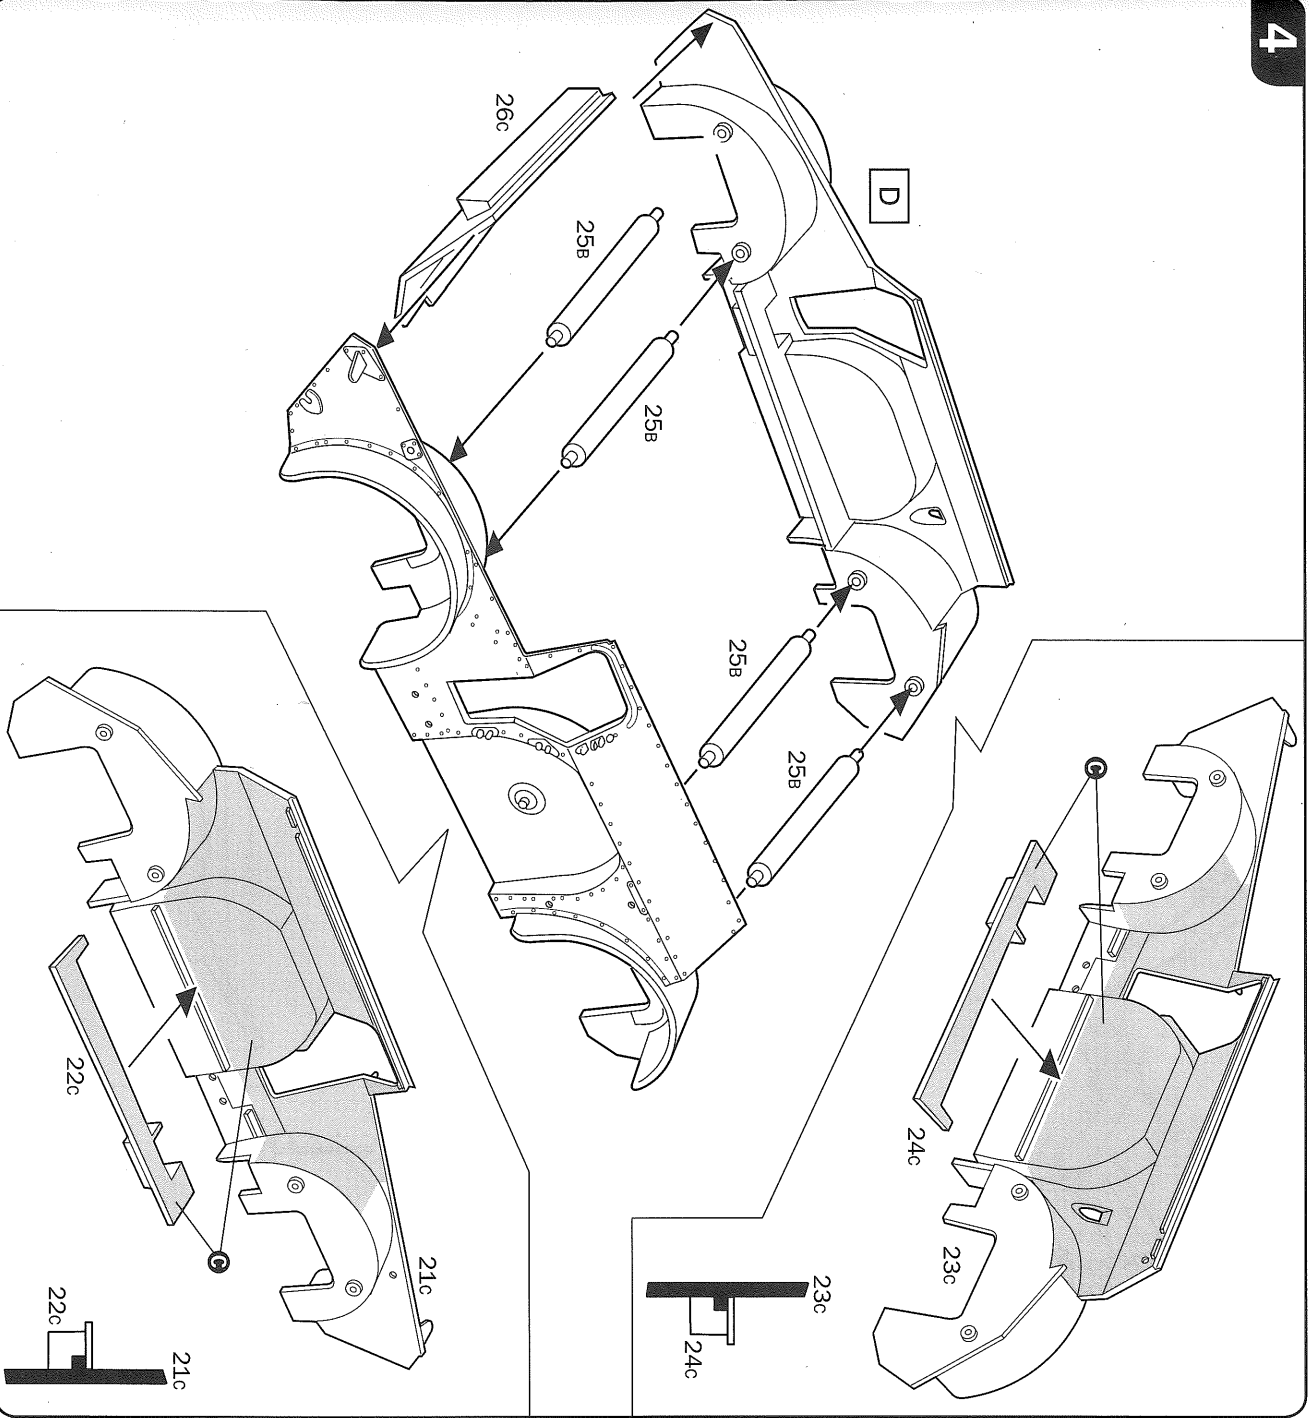

Rep (Gloss)

Model Master - 1503  
Model Master Acryl - 4630

C

1

A

ALTERNATIVE

F

ITALIAN POLICE VERSION